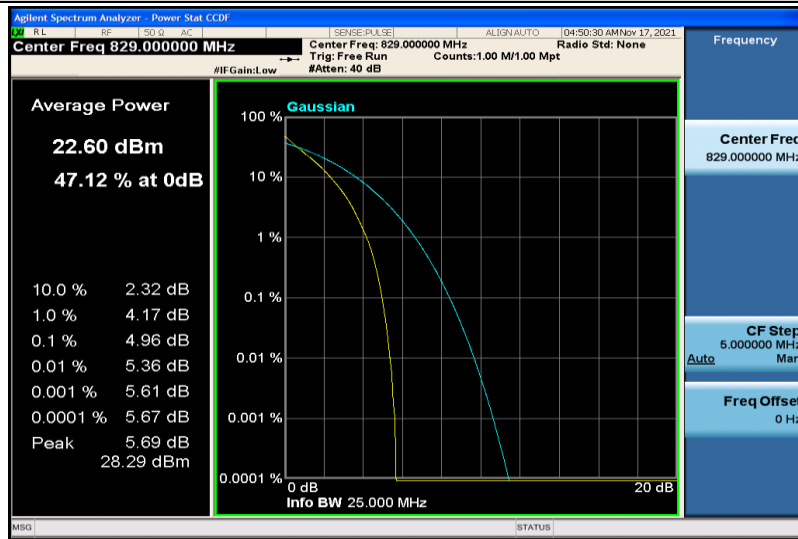

Band5-5MHz-16QAM-20425-1RB#0

Band5-5MHz-16QAM-20425-25RB#0

Band5-5MHz-16QAM-20525-1RB#0

Band5-5MHz-16QAM-20525-25RB#0

Band5-5MHz-16QAM-20625-1RB#0

Band5-5MHz-16QAM-20625-25RB#0

Band5-10MHz-QPSK-20450-1RB#0

Band5-10MHz-QPSK-20450-50RB#0