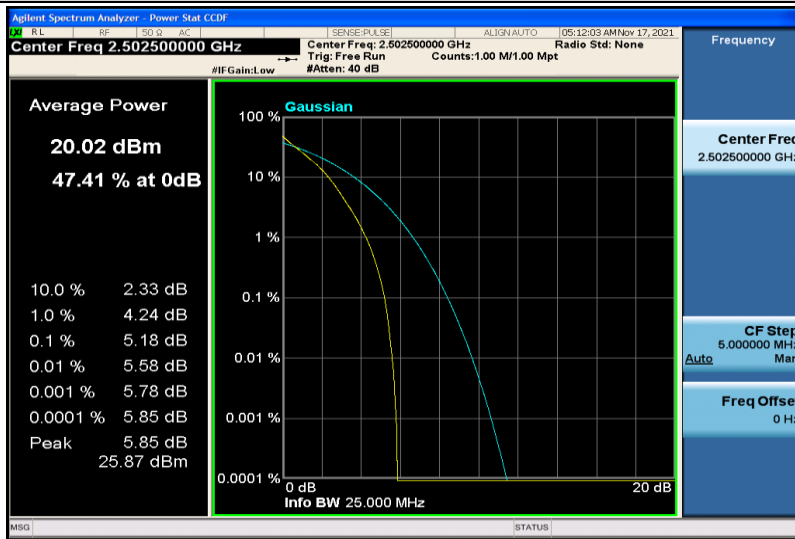

Band5-10MHz-16QAM-20525-50RB#0

Band5-10MHz-16QAM-20600-1RB#0

Band5-10MHz-16QAM-20600-50RB#0

Band7-5MHz-QPSK-20775-1RB#0

Band7-5MHz-QPSK-20775-25RB#0

Band7-5MHz-QPSK-21100-1RB#0

Band7-5MHz-QPSK-21100-25RB#0

Band7-5MHz-QPSK-21425-1RB#0