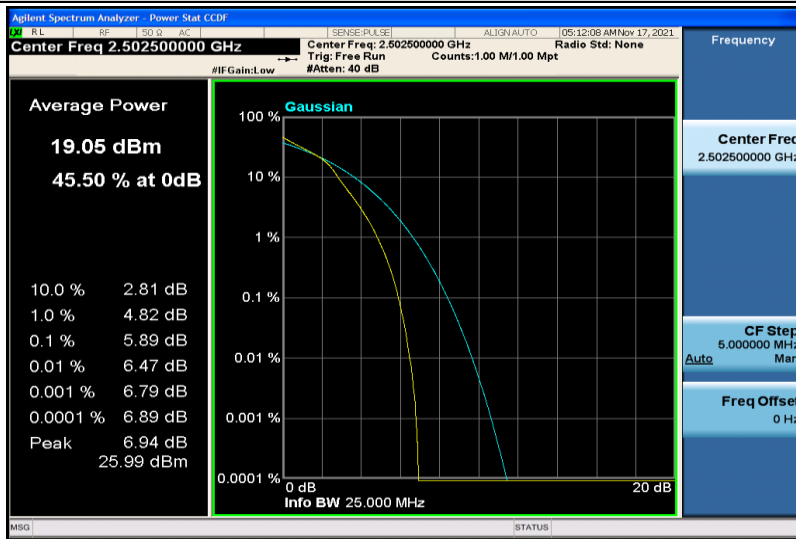

Band7-5MHz-16QAM-20775-1RB#0

Band7-5MHz-16QAM-20775-25RB#0