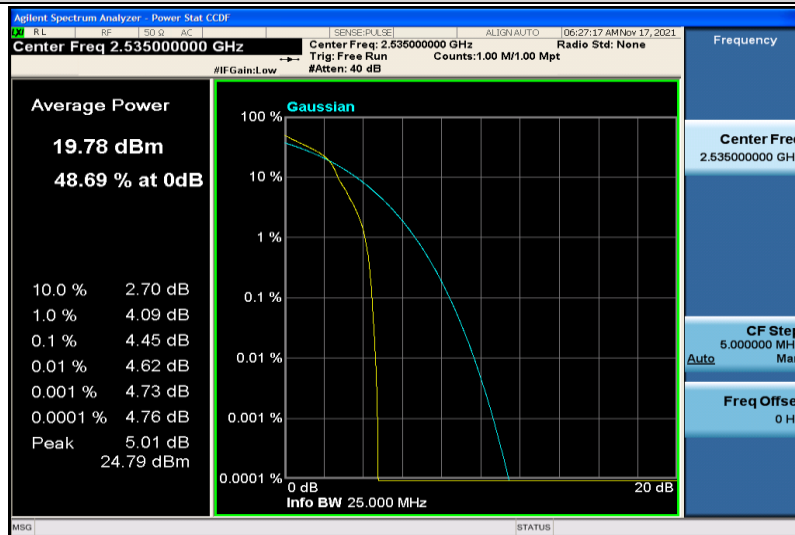

Band7-20MHz-16QAM-20850-100RB#0

Band7-20MHz-16QAM-21100-1RB#0