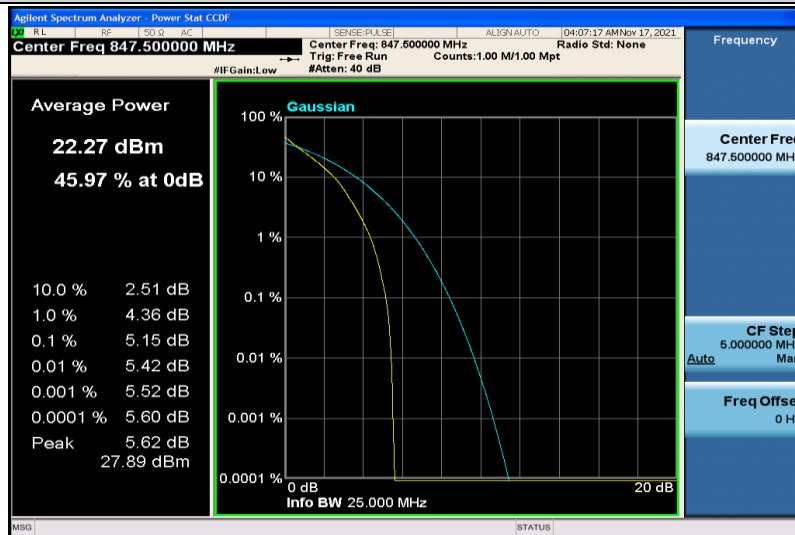

Band5-3MHz-QPSK-20635-1RB#0

Band5-3MHz-QPSK-20635-15RB#0