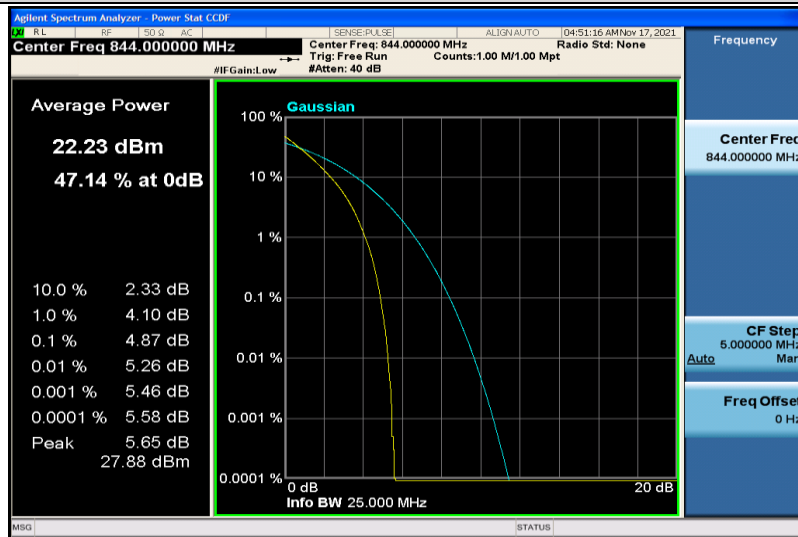

Band5-10MHz-QPSK-20600-1RB#0

Band5-10MHz-QPSK-20600-50RB#0