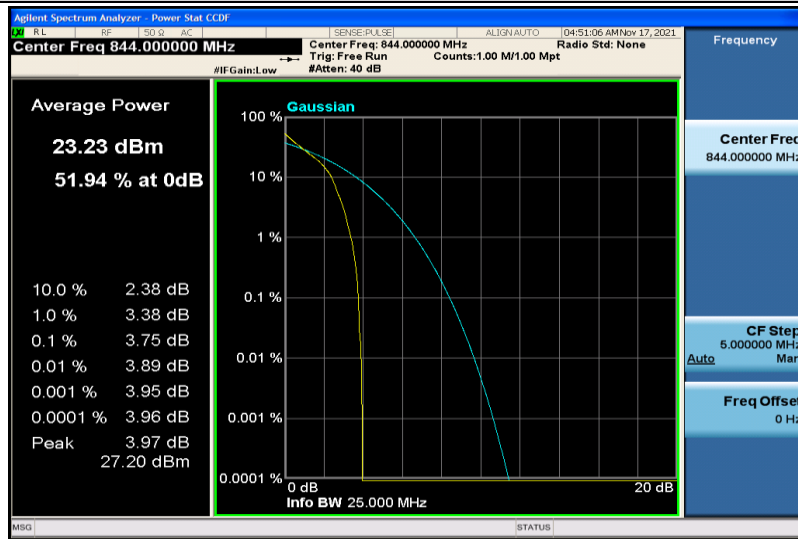

Band5-10MHz-QPSK-20525-50RB#0

Band5-10MHz-QPSK-20600-1RB#0