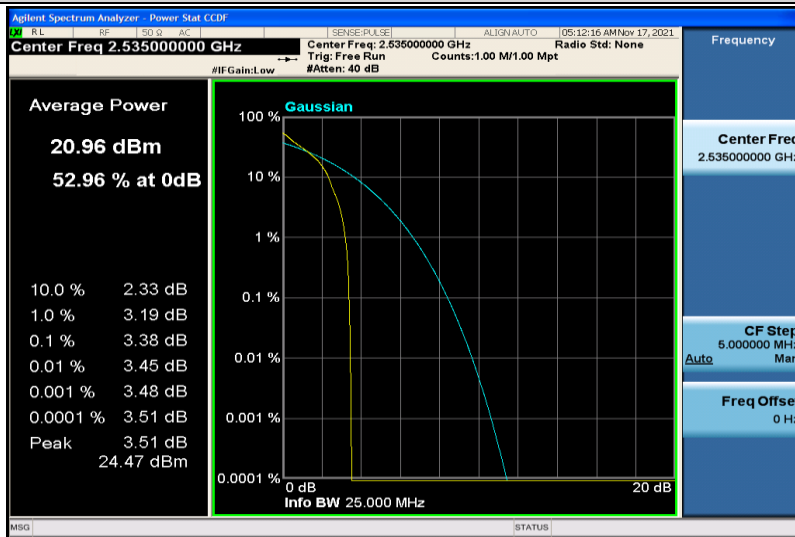

Band5-10MHz-16QAM-20525-50RB#0

Band5-10MHz-16QAM-20600-1RB#0

Band5-10MHz-16QAM-20600-50RB#0

Band7-5MHz-QPSK-20775-1RB#0

Band7-5MHz-QPSK-20775-25RB#0

Band7-5MHz-QPSK-21100-1RB#0

Band7-5MHz-QPSK-21100-25RB#0

Band7-5MHz-QPSK-21425-1RB#0