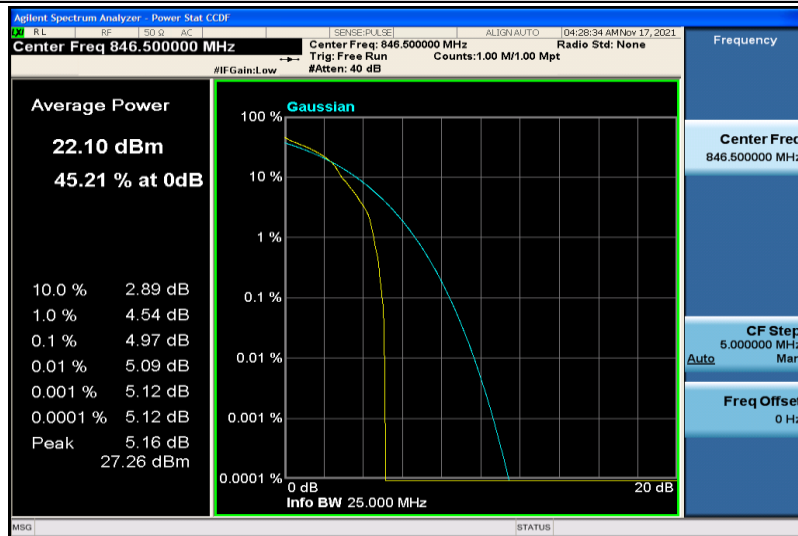

Band5-5MHz-16QAM-20425-1RB#0

Band5-5MHz-16QAM-20425-25RB#0

Band5-5MHz-16QAM-20525-1RB#0

Band5-5MHz-16QAM-20525-25RB#0

Band5-5MHz-16QAM-20625-1RB#0

Band5-5MHz-16QAM-20625-25RB#0

Band5-10MHz-QPSK-20450-1RB#0

Band5-10MHz-QPSK-20450-50RB#0