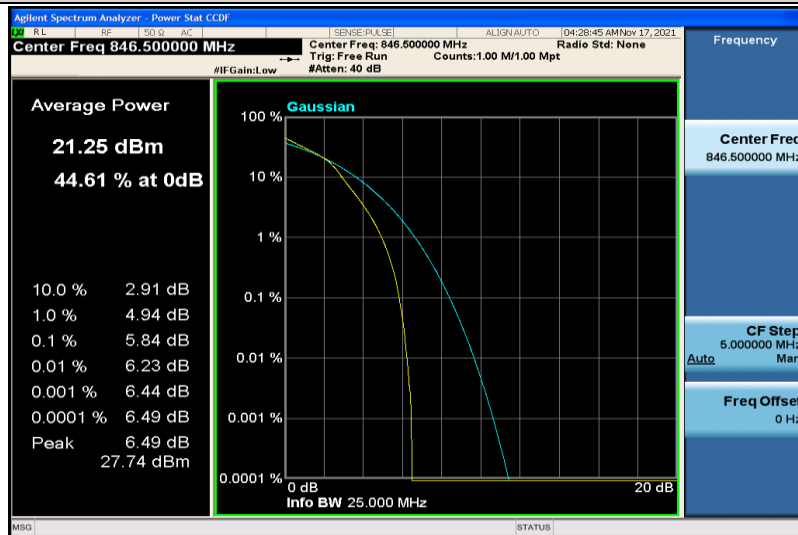

Band5-5MHz-16QAM-20425-1RB#0

Band5-5MHz-16QAM-20425-25RB#0

Band5-5MHz-16QAM-20525-1RB#0

Band5-5MHz-16QAM-20525-25RB#0

Band5-5MHz-16QAM-20625-1RB#0

Band5-5MHz-16QAM-20625-25RB#0

Band5-10MHz-QPSK-20450-1RB#0

Band5-10MHz-QPSK-20450-50RB#0