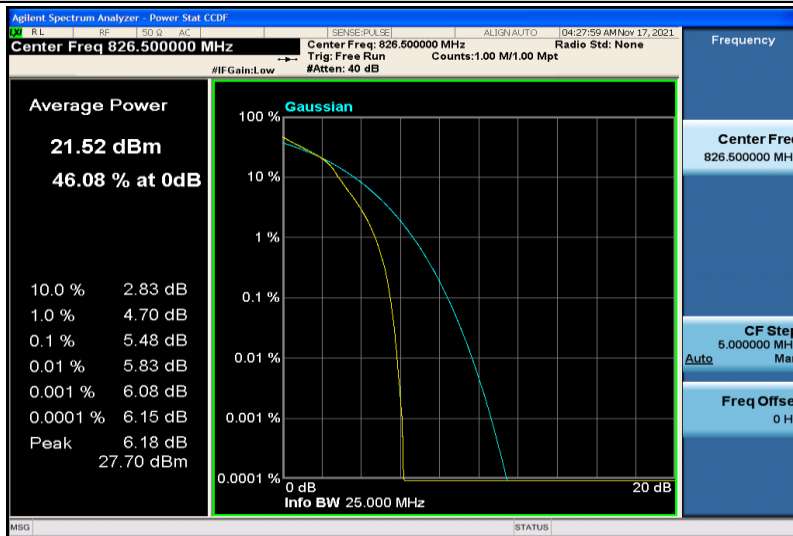

Band5-5MHz-16QAM-20425-1RB#0

Band5-5MHz-16QAM-20425-25RB#0