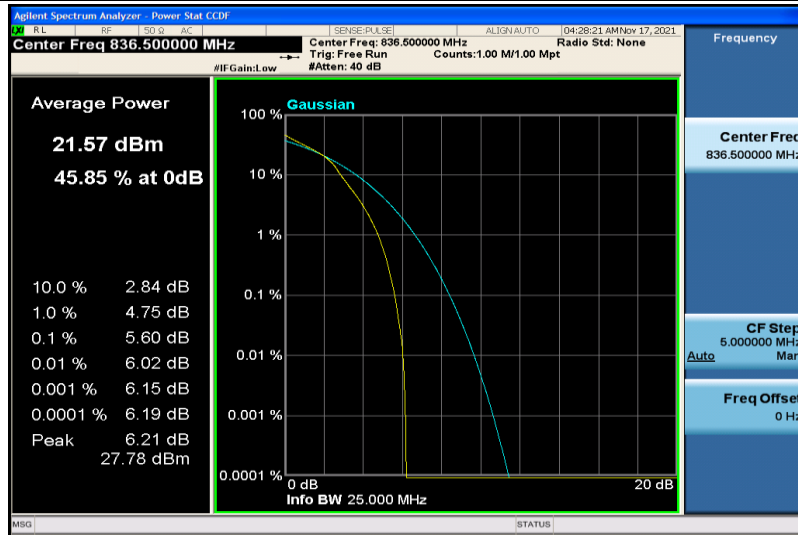

Band5-5MHz-16QAM-20525-1RB#0

Band5-5MHz-16QAM-20525-25RB#0