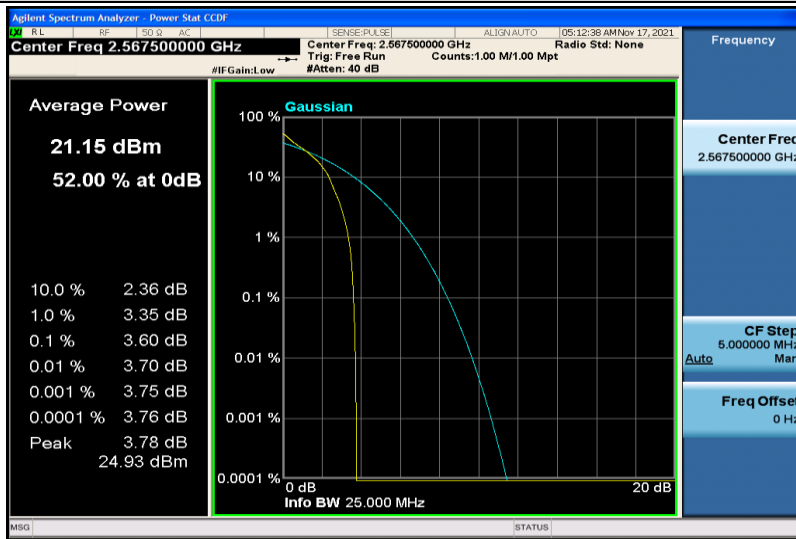

Band5-10MHz-16QAM-20525-50RB#0

Band5-10MHz-16QAM-20600-1RB#0

Band5-10MHz-16QAM-20600-50RB#0

Band7-5MHz-QPSK-20775-1RB#0

Band7-5MHz-QPSK-20775-25RB#0

Band7-5MHz-QPSK-21100-1RB#0

Band7-5MHz-QPSK-21100-25RB#0

Band7-5MHz-QPSK-21425-1RB#0