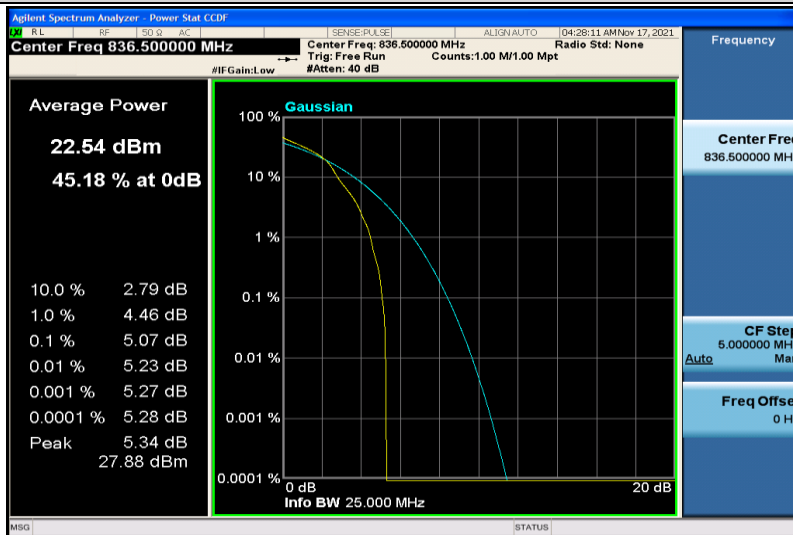

Band5-5MHz-16QAM-20425-25RB#0

Band5-5MHz-16QAM-20525-1RB#0