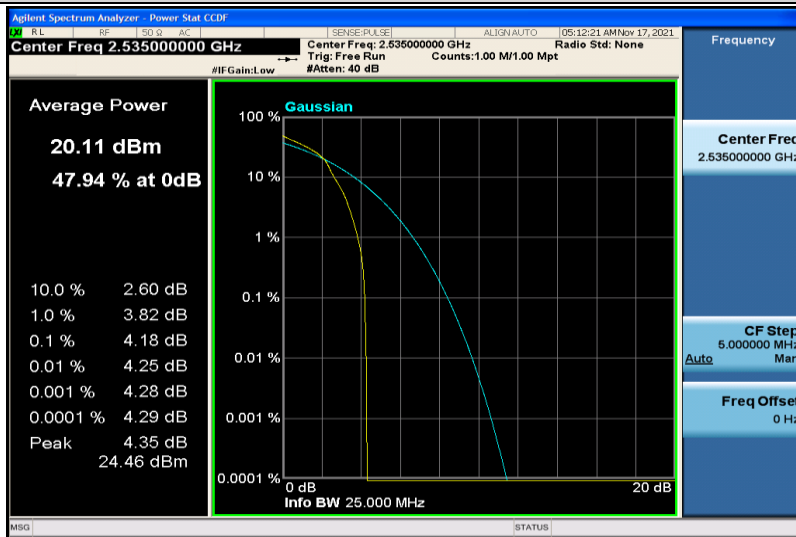

Band7-5MHz-16QAM-20775-25RB#0

Band7-5MHz-16QAM-21100-1RB#0