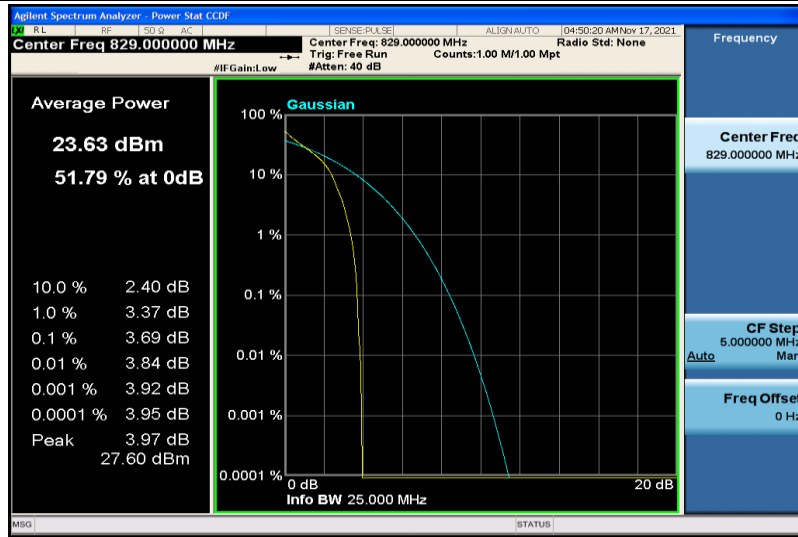

Band5-5MHz-16QAM-20425-1RB#0

Band5-5MHz-16QAM-20425-25RB#0

Band5-5MHz-16QAM-20525-1RB#0

Band5-5MHz-16QAM-20525-25RB#0

Band5-5MHz-16QAM-20625-1RB#0

Band5-5MHz-16QAM-20625-25RB#0

Band5-10MHz-QPSK-20450-1RB#0

Band5-10MHz-QPSK-20450-50RB#0