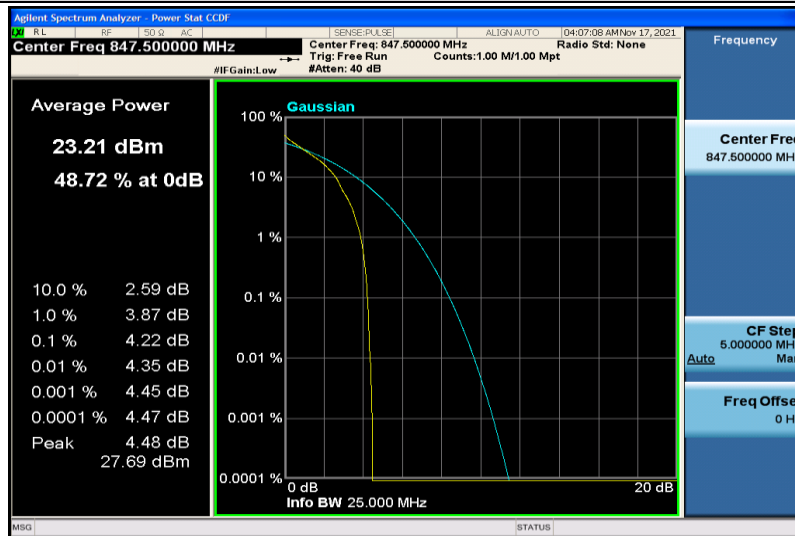

Band5-3MHz-QPSK-20525-15RB#0

Band5-3MHz-QPSK-20635-1RB#0