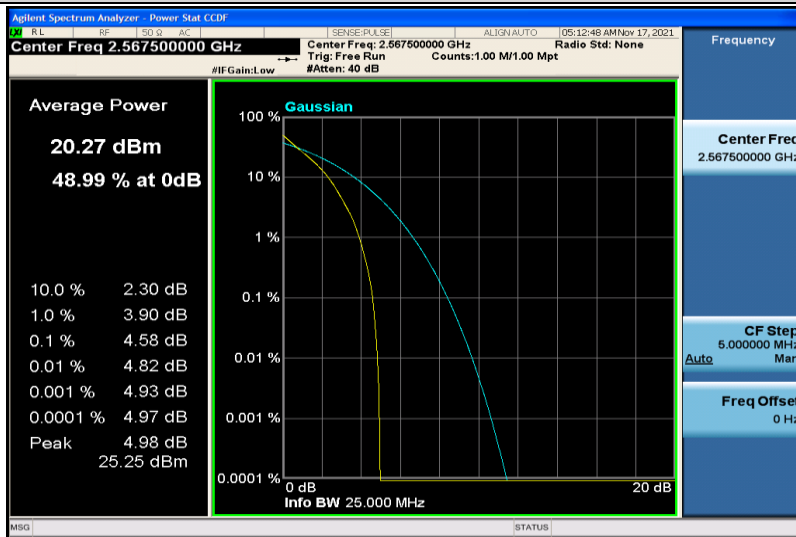

Band5-10MHz-16QAM-20525-50RB#0

Band5-10MHz-16QAM-20600-1RB#0

Band5-10MHz-16QAM-20600-50RB#0

Band7-5MHz-QPSK-20775-1RB#0

Band7-5MHz-QPSK-20775-25RB#0

Band7-5MHz-QPSK-21100-1RB#0

Band7-5MHz-QPSK-21100-25RB#0

Band7-5MHz-QPSK-21425-1RB#0