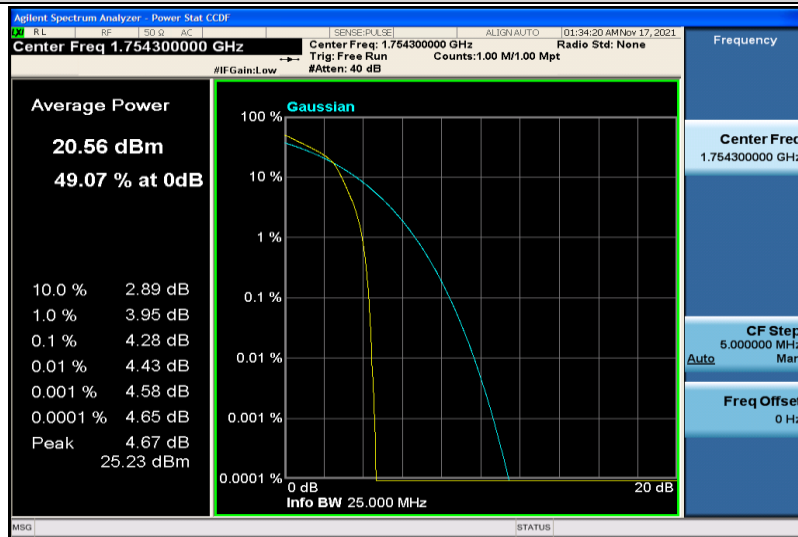

Band4-1.4MHz-QPSK-20393-1RB#0

Band4-1.4MHz-QPSK-20393-6RB#0

Band4-1.4MHz-16QAM-19957-1RB#0

Band4-1.4MHz-16QAM-19957-6RB#0

Band4-1.4MHz-16QAM-20175-1RB#0

Band4-1.4MHz-16QAM-20175-6RB#0

Band4-1.4MHz-16QAM-20393-1RB#0