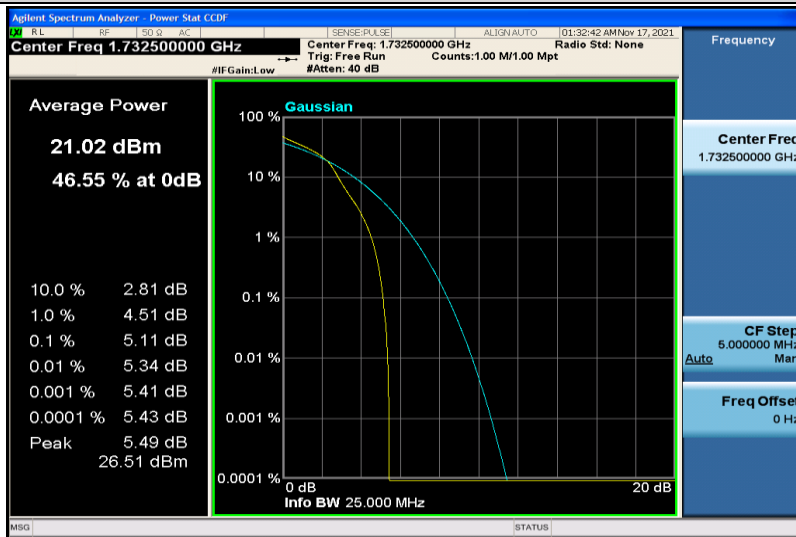

Band4-1.4MHz-QPSK-20393-1RB#0

Band4-1.4MHz-QPSK-20393-6RB#0

Band4-1.4MHz-16QAM-19957-1RB#0

Band4-1.4MHz-16QAM-19957-6RB#0

Band4-1.4MHz-16QAM-20175-1RB#0

Band4-1.4MHz-16QAM-20175-6RB#0

Band4-1.4MHz-16QAM-20393-1RB#0