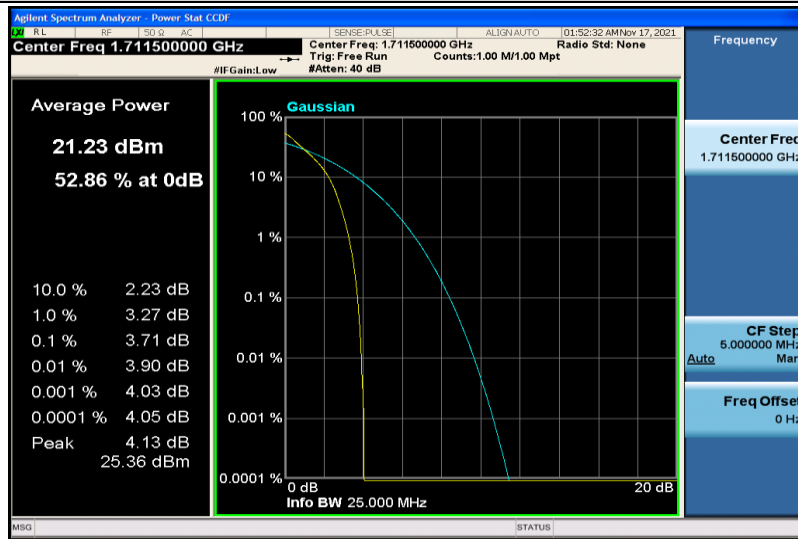

Band4-3MHz-QPSK-19965-1RB#0

Band4-3MHz-QPSK-19965-15RB#0