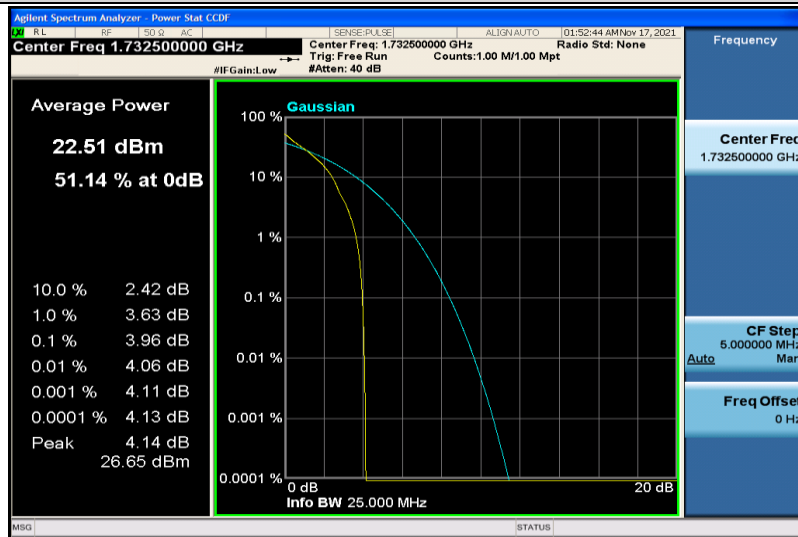

Band4-3MHz-QPSK-19965-15RB#0

Band4-3MHz-QPSK-20175-1RB#0