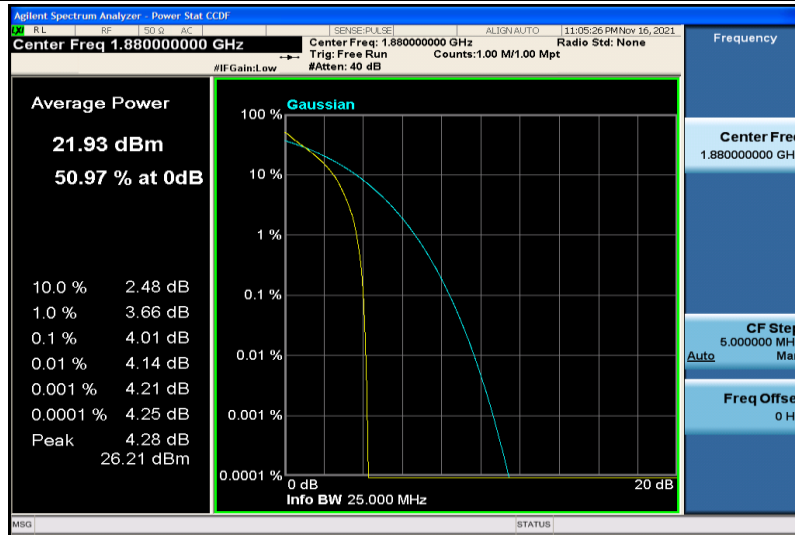

Band2-1.4MHz-QPSK-18900-6RB#0