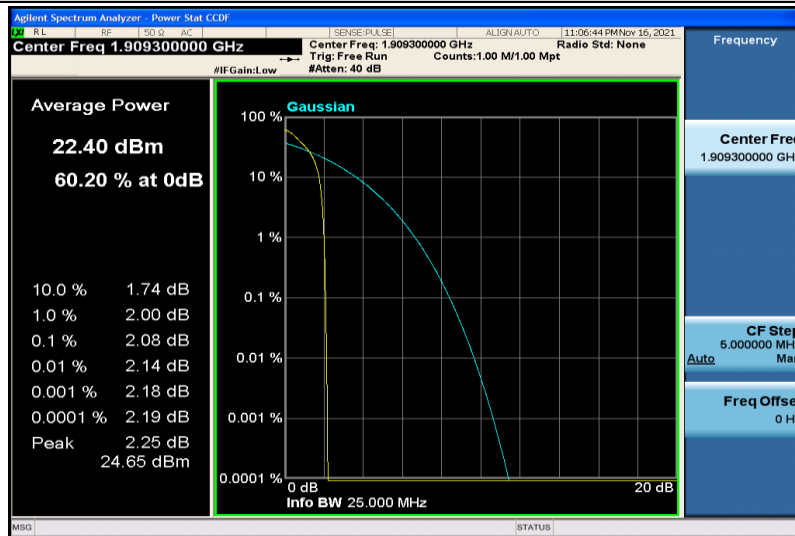

Band2-1.4MHz-QPSK-19193-1RB#0