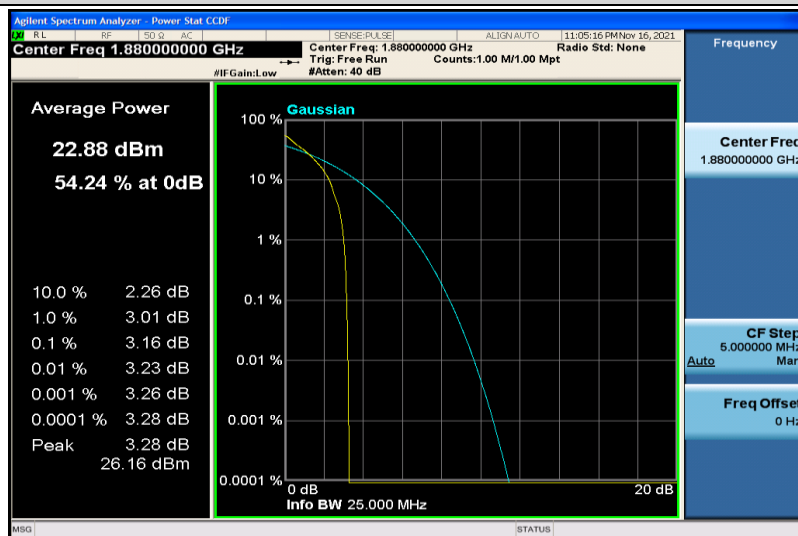

Band2-1.4MHz-QPSK-18900-1RB#0