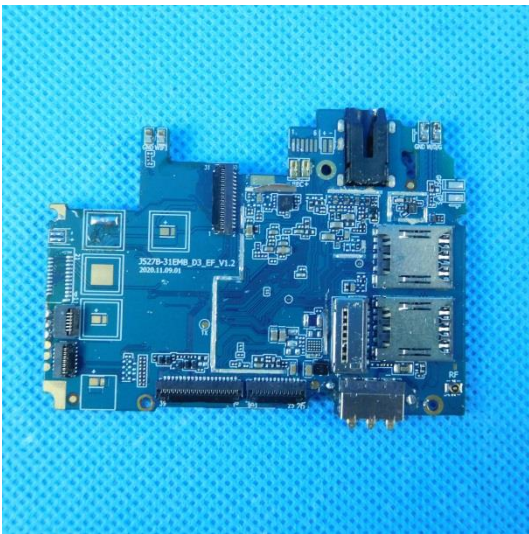

Model:C60

Internal photos of the EUT

- Can only use the appointed charger
- Don't disconnect or placed in fire
- Shouldn't be got in touch with by the metalware or short circuit electrode
- Avoid readjusting oneself to a certain extent being put in hot shot (Exceed 60 degrees centi or corrode environment)

CORN C60 Voltage:3.8V
Capacity:3000mAh
3.8V Li-ion BATTERY 11.4Wh
3.8V Li-ion BATERIA 11.4Wh