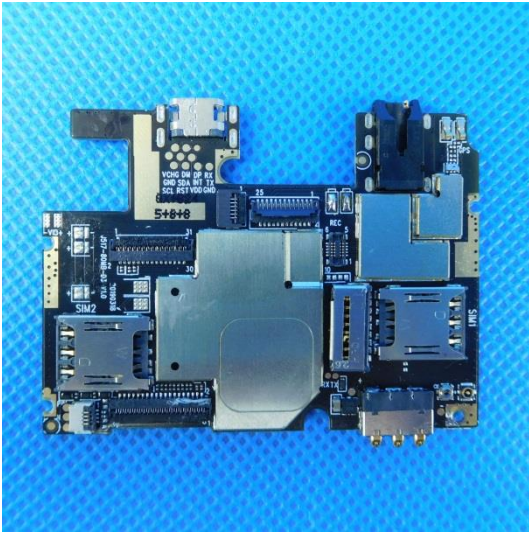

Model:C55

Internal photos of the EUT

- Can only use the appointed charger
- Don't disconnect or placed in fire
- Shouldn't be got in touch with by the metaleare or short circuit electode
- Avoid readjusting oneself to a certain extent being put in hot shot (Exceed 60 degrees centi) or corrode environment

Model:C55
Voltage:3.7V
Capacity:2600mAh
3.7 V Li-ion Battery 9.62Wh
3.7 V Li-ion Bateria 9.62Wh