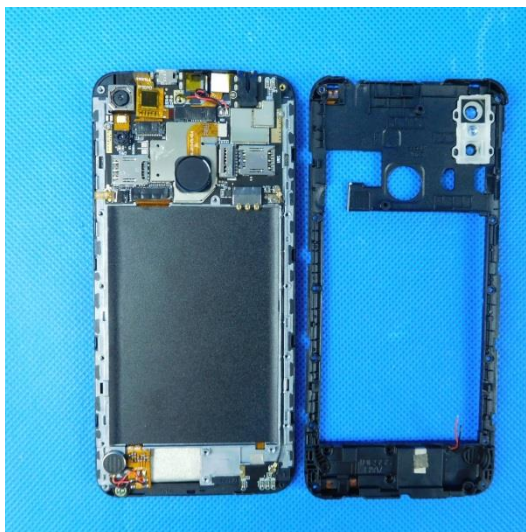

Model:C55

Internal photos of the EUT

- Can only use the appointed charger
- Don't disconnect or placed in fire
- Shouldn't be got in touch with by the metaleare or short circuit electode
- Avoid readjusting oneself to a certain extent being put in hot shot (Exceed 60 degrees centi) or corrode environment

Model:C55
Voltage:3.7V
Capacity:2600mAh
3.7 V Li-ion Battery 9.62Wh
3.7 V Li-ion Bateria 9.62Wh