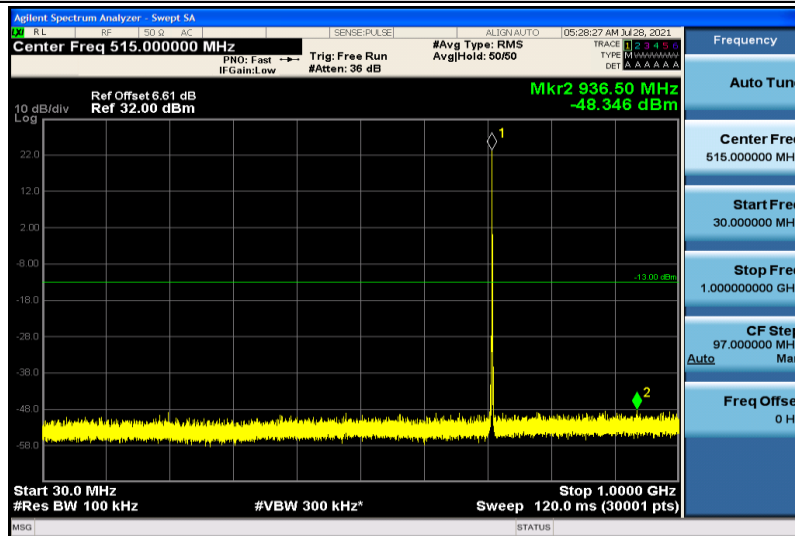

Band12-1.4MHz-16QAM-23095-1RB#0-1000~26000MHz

Band12-1.4MHz-16QAM-23173-1RB#0-30~1000MHz