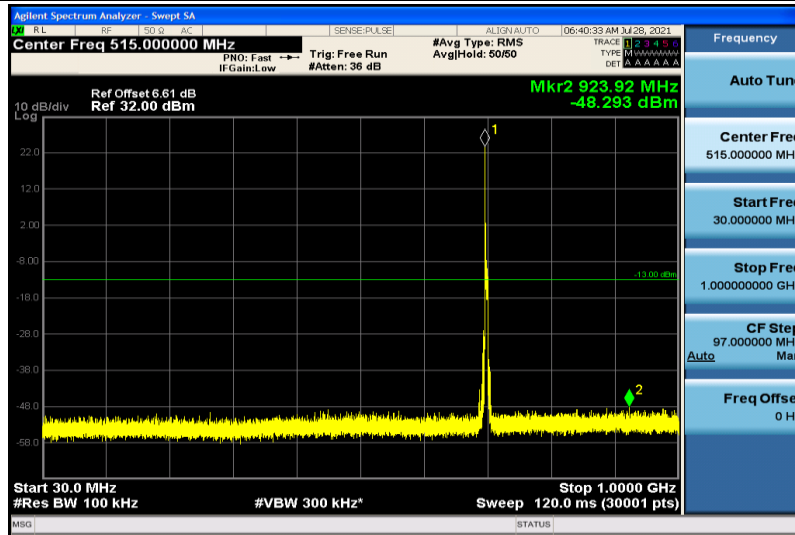

Band12-10MHz-16QAM-23060-1RB#0-1000~26000MHz

Band12-10MHz-16QAM-23095-1RB#0-30~1000MHz

Band12-10MHz-16QAM-23095-1RB#0-1000~26000MHz

Band12-10MHz-16QAM-23130-1RB#0-30~1000MHz

Band12-10MHz-16QAM-23130-1RB#0-1000~26000MHz