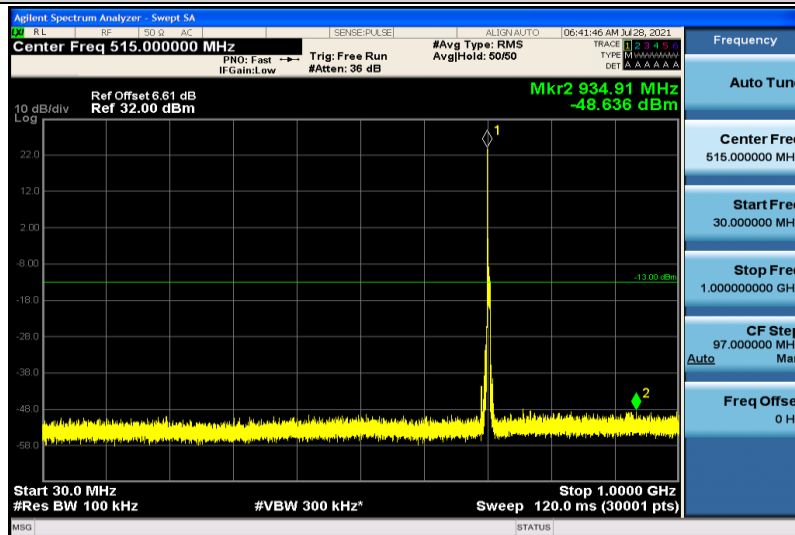

Band17-5MHz-QPSK-23755-1RB#0-1000~26000MHz

Band17-5MHz-QPSK-23790-1RB#0-30~1000MHz