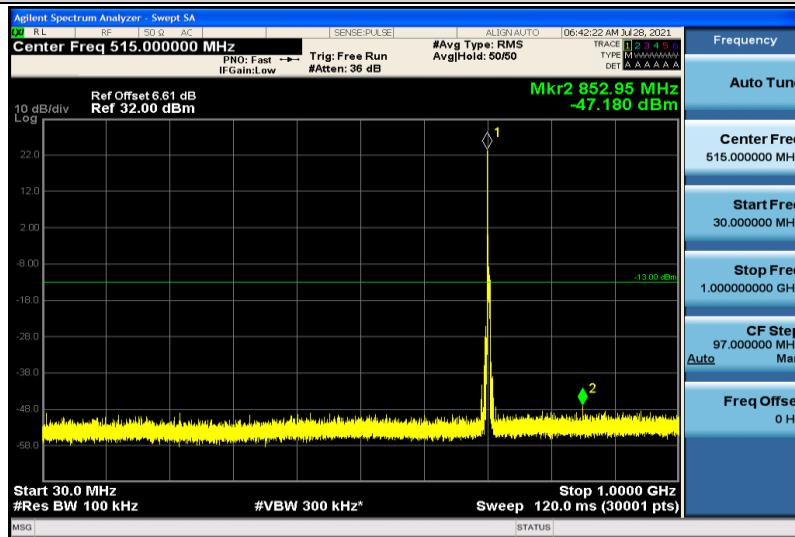

Band17-5MHz-16QAM-23755-1RB#0-1000~26000MHz

Band17-5MHz-16QAM-23790-1RB#0-30~1000MHz