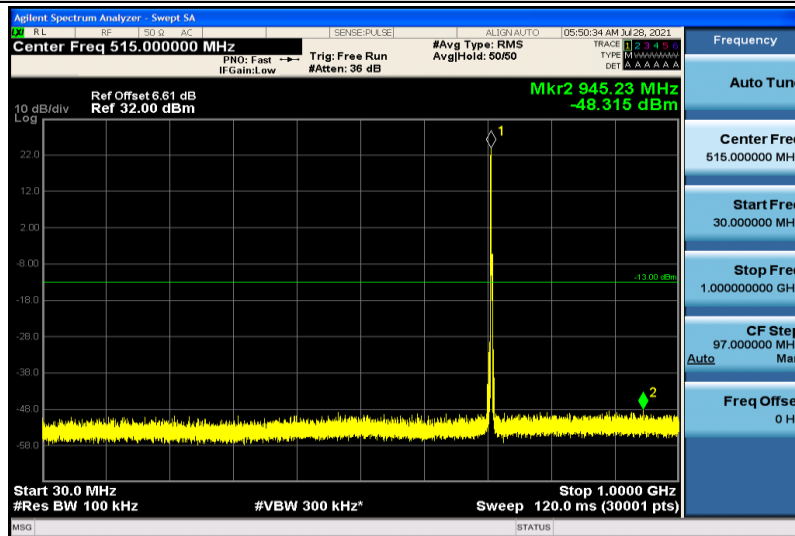

Band12-3MHz-QPSK-23095-1RB#0-1000~26000MHz

Band12-3MHz-QPSK-23165-1RB#0-30~1000MHz