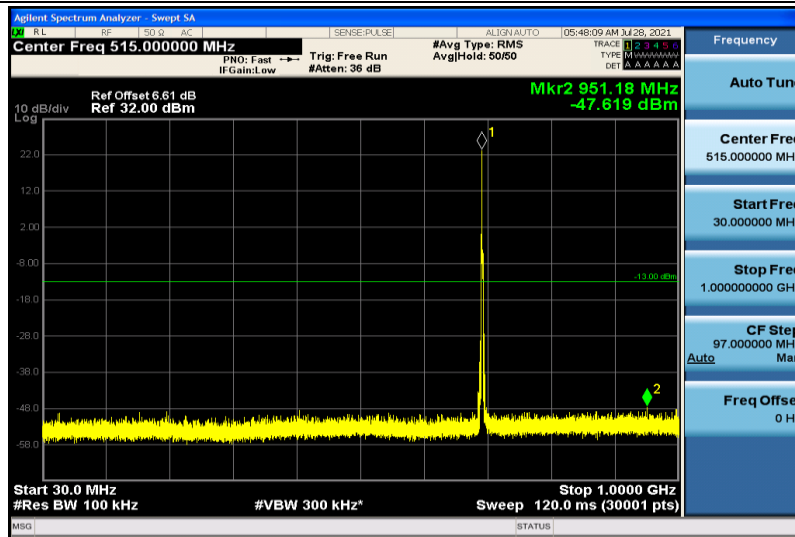

Band12-1.4MHz-16QAM-23095-1RB#0-30~1000MHz

Band12-1.4MHz-16QAM-23095-1RB#0-1000~26000MHz

Band12-1.4MHz-16QAM-23173-1RB#0-30~1000MHz

Band12-1.4MHz-16QAM-23173-1RB#0-1000~26000MHz

Band12-3MHz-QPSK-23025-1RB#0-30~1000MHz