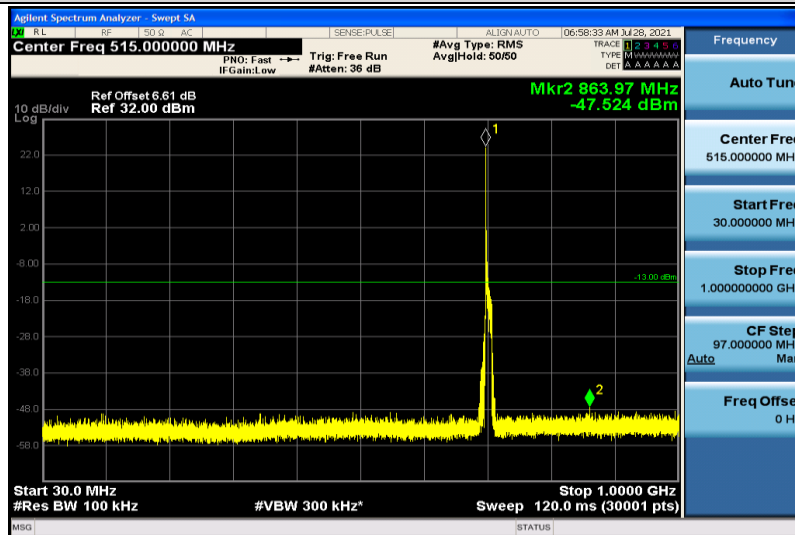

Band17-5MHz-16QAM-23825-1RB#0-30~1000MHz

Band17-5MHz-16QAM-23825-1RB#0-1000~26000MHz

Band17-10MHz-QPSK-23780-1RB#0-30~1000MHz

Band17-10MHz-QPSK-23780-1RB#0-1000~26000MHz

Band17-10MHz-QPSK-23790-1RB#0-30~1000MHz