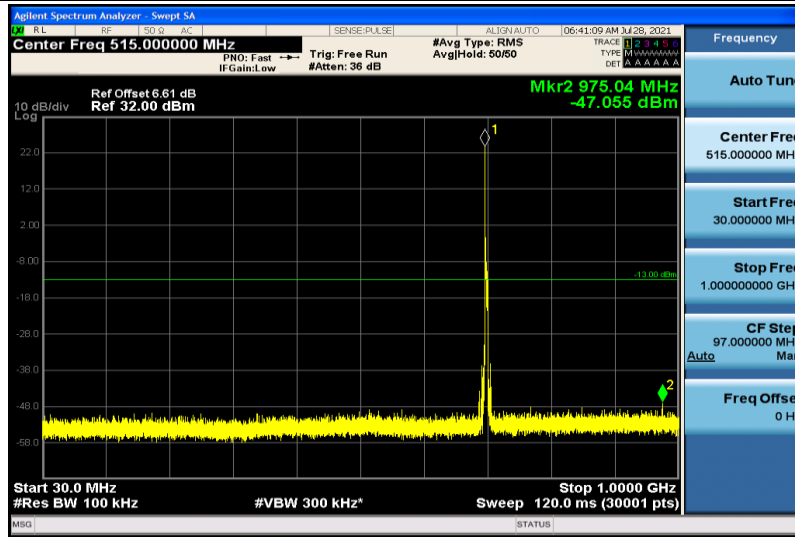

Band17-5MHz-QPSK-23825-1RB#0-1000~26000MHz

Band17-5MHz-16QAM-23755-1RB#0-30~1000MHz