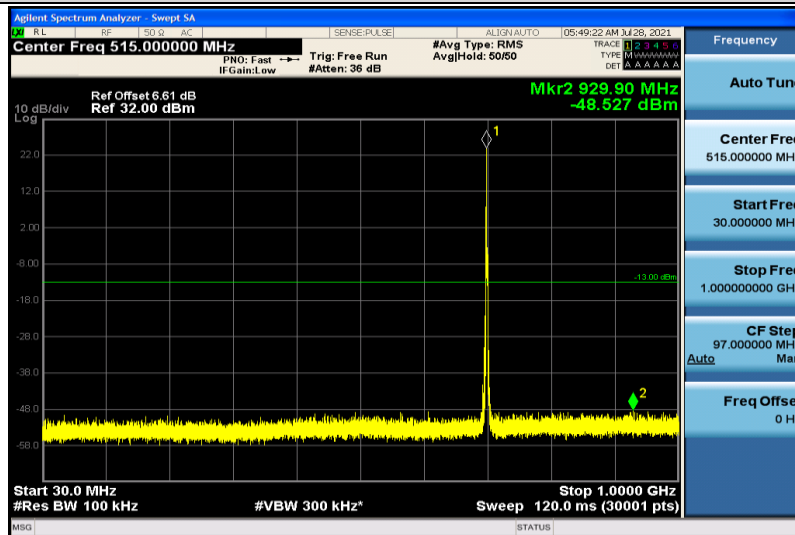

Band12-3MHz-QPSK-23025-1RB#0-1000~26000MHz

Band12-3MHz-QPSK-23095-1RB#0-30~1000MHz