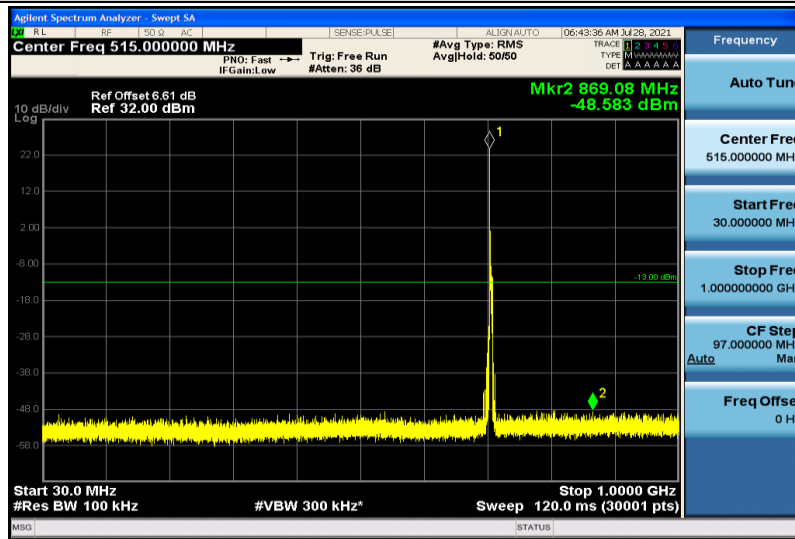

Band17-5MHz-QPSK-23825-1RB#0-1000~26000MHz

Band17-5MHz-16QAM-23755-1RB#0-30~1000MHz

Band17-5MHz-16QAM-23755-1RB#0-1000~26000MHz

Band17-5MHz-16QAM-23790-1RB#0-30~1000MHz

Band17-5MHz-16QAM-23790-1RB#0-1000~26000MHz