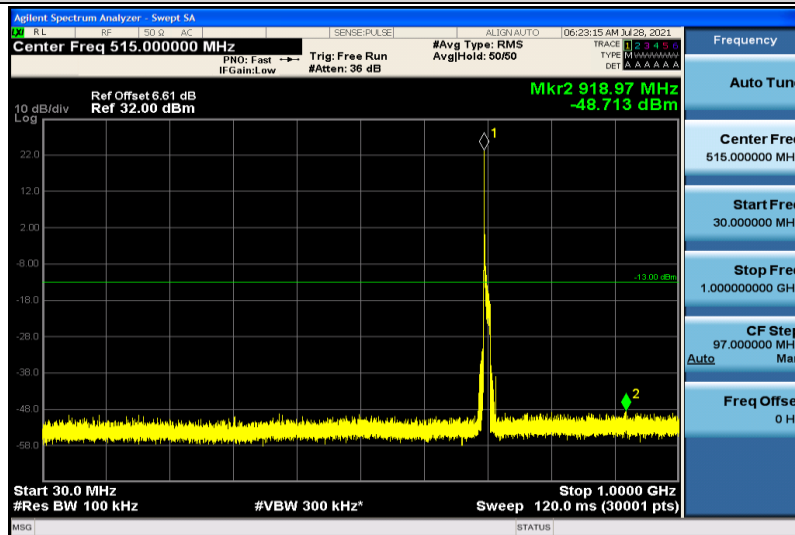

Band12-10MHz-16QAM-23060-1RB#0-1000~26000MHz

Band12-10MHz-16QAM-23095-1RB#0-30~1000MHz