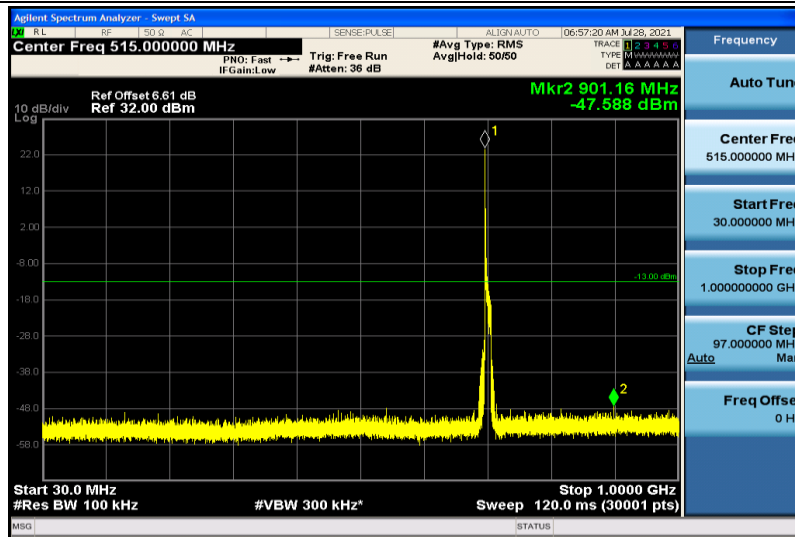

Band17-5MHz-16QAM-23825-1RB#0-1000~26000MHz

Band17-10MHz-QPSK-23780-1RB#0-30~1000MHz