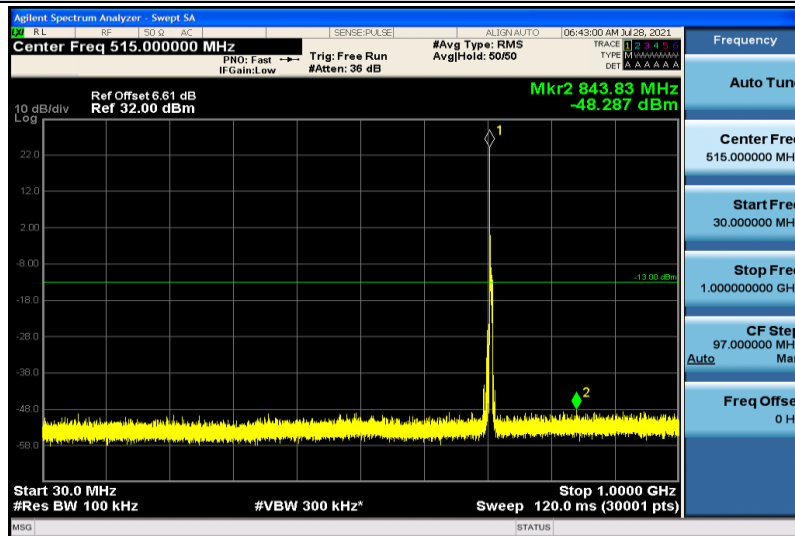

Band17-5MHz-QPSK-23755-1RB#0-30~1000MHz

Band17-5MHz-QPSK-23755-1RB#0-1000~26000MHz

Band17-5MHz-QPSK-23790-1RB#0-30~1000MHz

Band17-5MHz-QPSK-23790-1RB#0-1000~26000MHz

Band17-5MHz-QPSK-23825-1RB#0-30~1000MHz