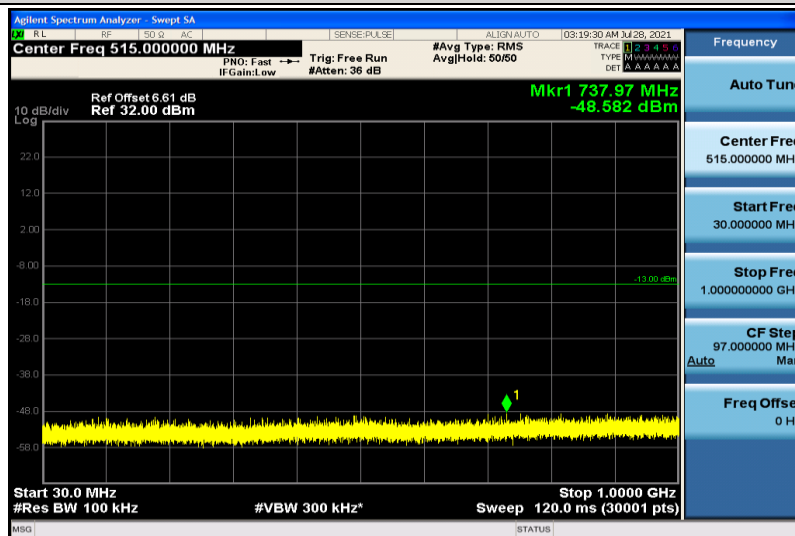

Band4-15MHz-16QAM-20175-1RB#0-1000~26000MHz

Band4-15MHz-16QAM-20325-1RB#0-30~1000MHz