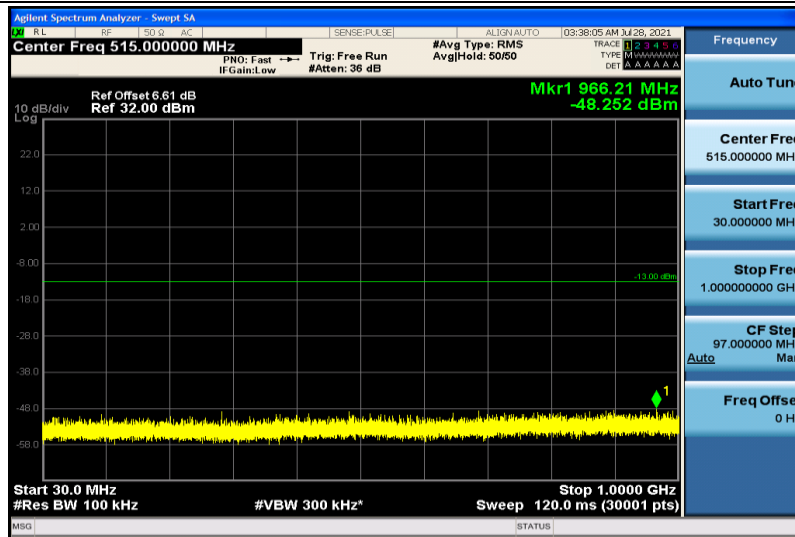

Band4-15MHz-16QAM-20025-1RB#0-1000~26000MHz

Band4-15MHz-16QAM-20175-1RB#0-30~1000MHz

Band4-15MHz-16QAM-20175-1RB#0-1000~26000MHz

Band4-15MHz-16QAM-20325-1RB#0-30~1000MHz

Band4-15MHz-16QAM-20325-1RB#0-1000~26000MHz