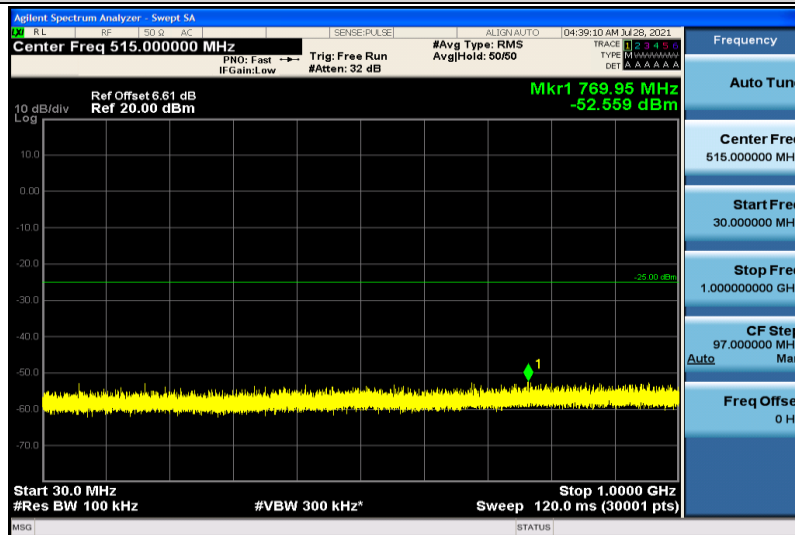

Band7-15MHz-QPSK-21375-1RB#0-30~1000MHz

Band7-15MHz-QPSK-21375-1RB#0-1000~26000MHz

Band7-15MHz-16QAM-20825-1RB#0-30~1000MHz

Band7-15MHz-16QAM-20825-1RB#0-1000~26000MHz

Band7-15MHz-16QAM-21100-1RB#0-30~1000MHz