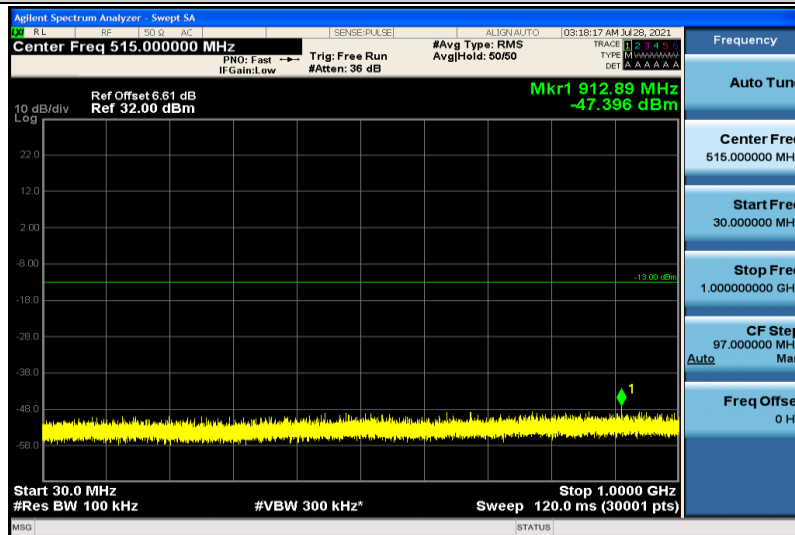

Band4-15MHz-16QAM-20025-1RB#0-1000~26000MHz

Band4-15MHz-16QAM-20175-1RB#0-30~1000MHz