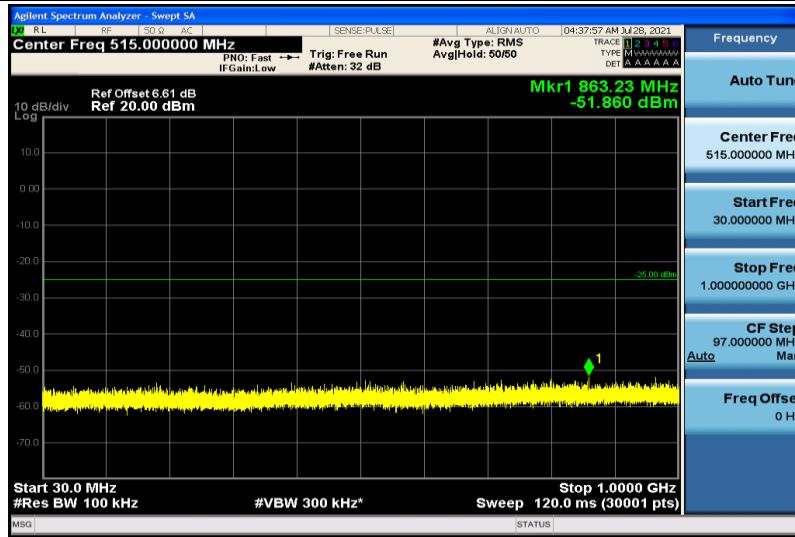

Band7-15MHz-QPSK-21375-1RB#0-1000~26000MHz

Band7-15MHz-16QAM-20825-1RB#0-30~1000MHz