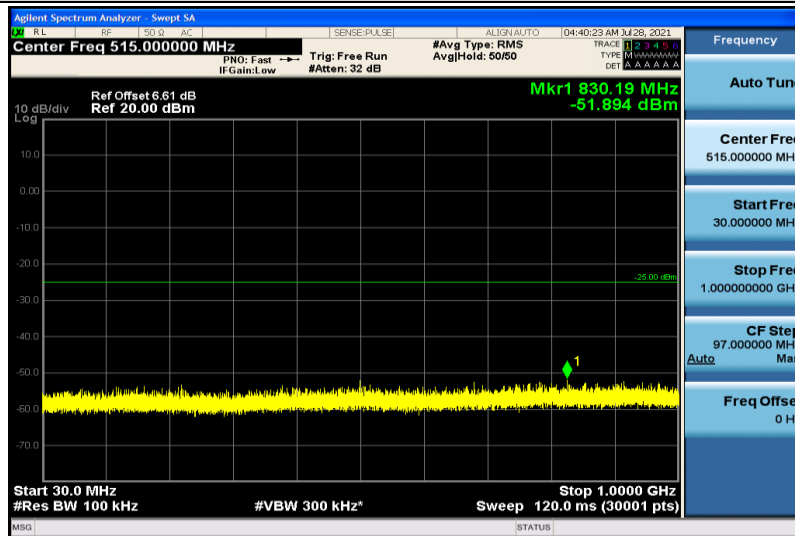

Band7-15MHz-16QAM-21100-1RB#0-1000~26000MHz

Band7-15MHz-16QAM-21375-1RB#0-30~1000MHz