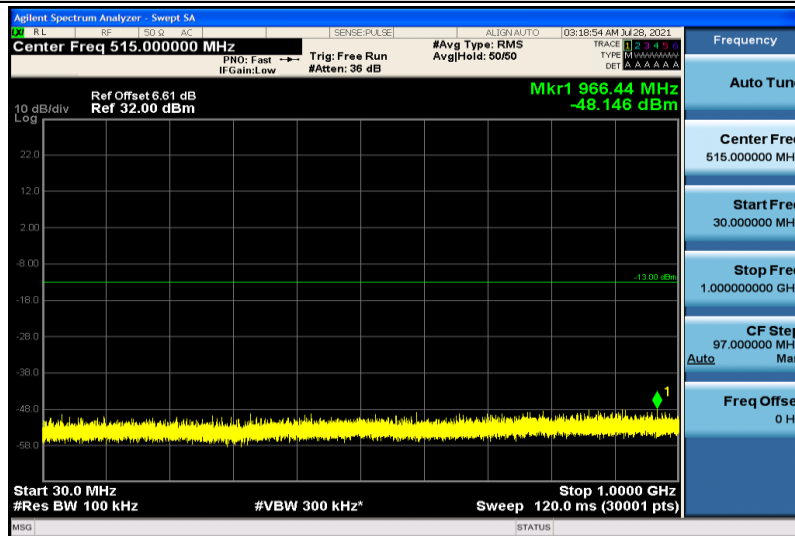

Band4-15MHz-QPSK-20175-1RB#0-1000~26000MHz

Band4-15MHz-QPSK-20325-1RB#0-30~1000MHz