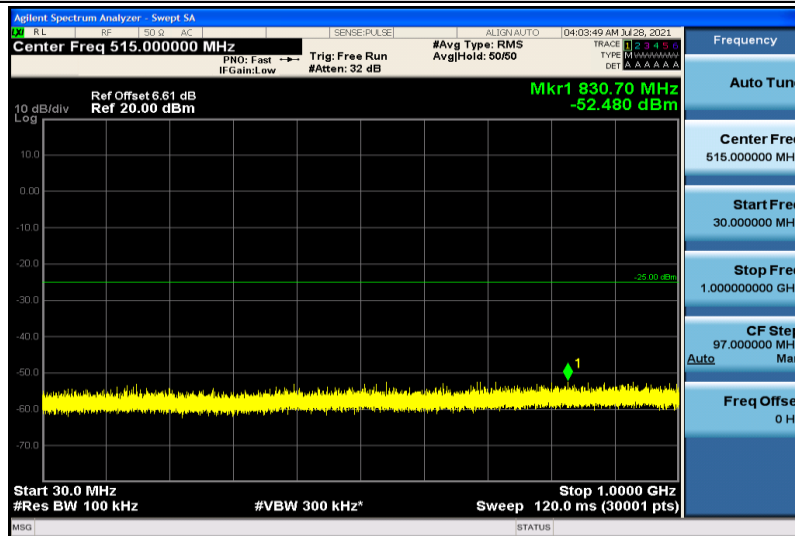

Band7-5MHz-16QAM-21100-1RB#0-1000~26000MHz

Band7-5MHz-16QAM-21425-1RB#0-30~1000MHz