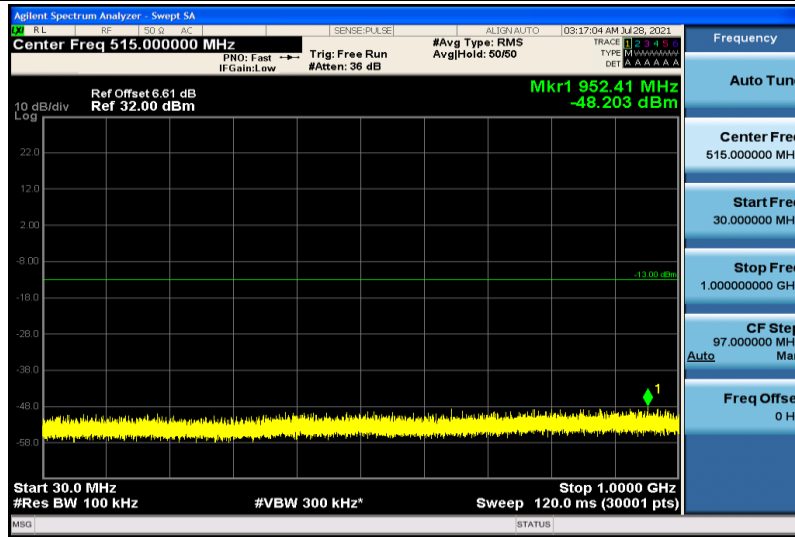

Band4-15MHz-QPSK-20175-1RB#0-30~1000MHz

Band4-15MHz-QPSK-20175-1RB#0-1000~26000MHz

Band4-15MHz-QPSK-20325-1RB#0-30~1000MHz

Band4-15MHz-QPSK-20325-1RB#0-1000~26000MHz

Band4-15MHz-16QAM-20025-1RB#0-30~1000MHz