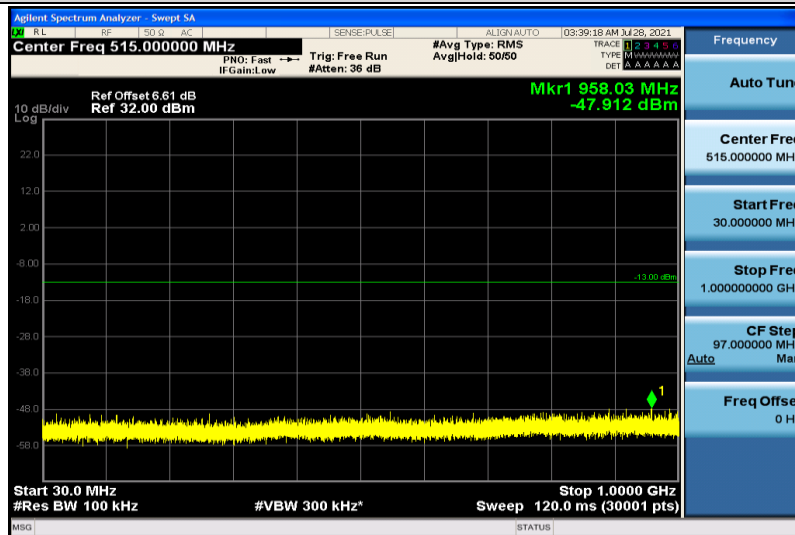

Band4-20MHz-QPSK-20050-1RB#0-1000~26000MHz

Band4-20MHz-QPSK-20175-1RB#0-30~1000MHz