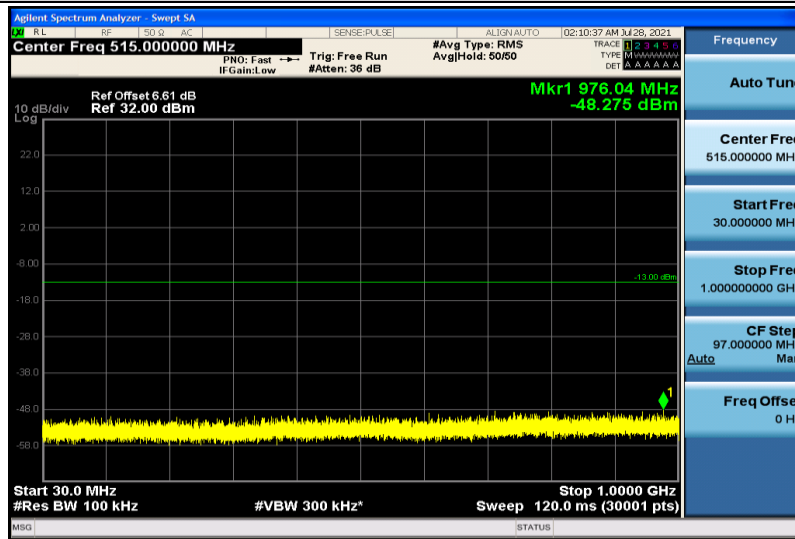

Band4-1.4MHz-16QAM-20175-1RB#0-1000~26000MHz

Band4-1.4MHz-16QAM-20393-1RB#0-30~1000MHz