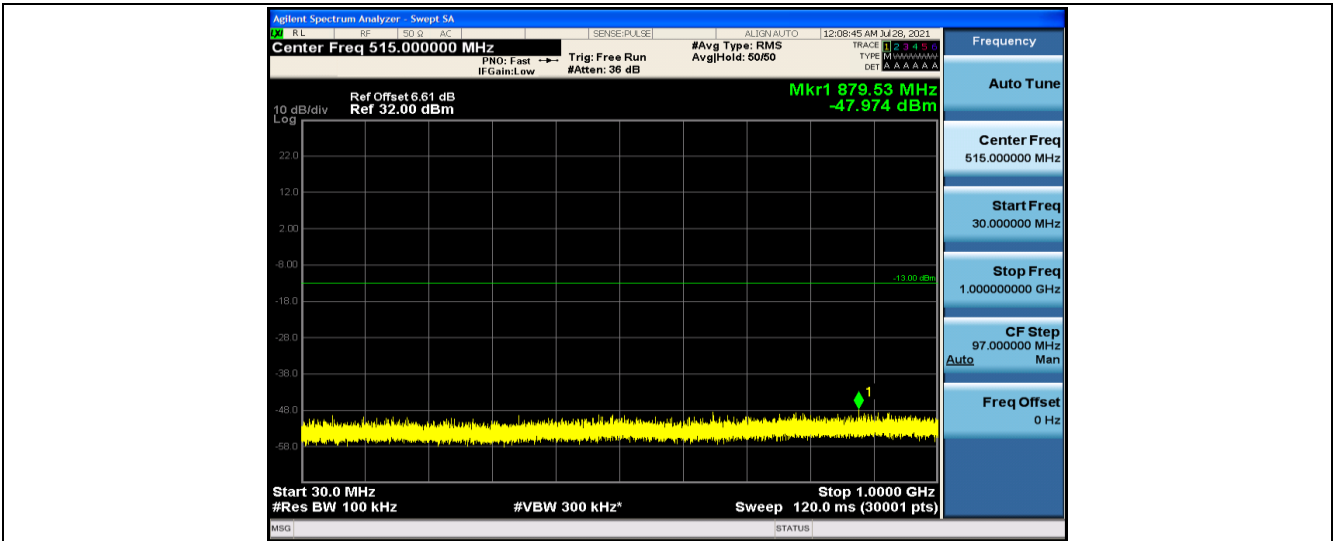

Band17	10MHz	16QAM	23800	1RB#0	30~1000MHz	-47.80	PASS
Band17	10MHz	16QAM	23800	1RB#0	1000~26000MHz	-31.49	PASS

Test Graphs

Band2-1.4MHz-QPSK-18607-1RB#0-30~1000MHz