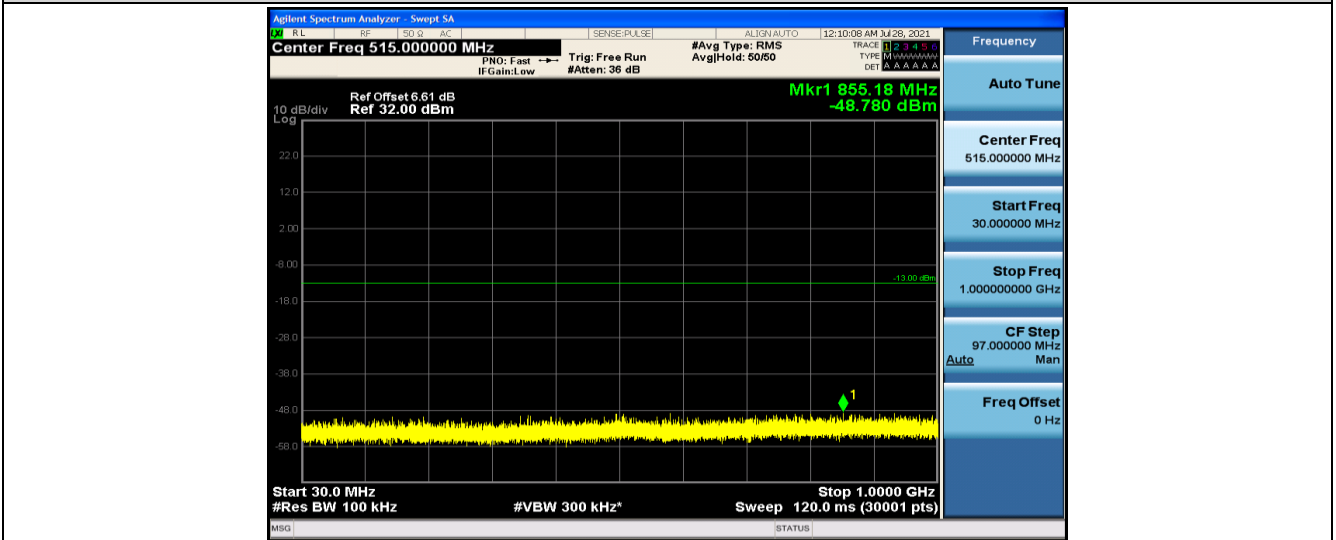

Band17	10MHz	16QAM	23800	1RB#0	30~1000MHz	-47.80	PASS
Band17	10MHz	16QAM	23800	1RB#0	1000~26000MHz	-31.49	PASS

Test Graphs