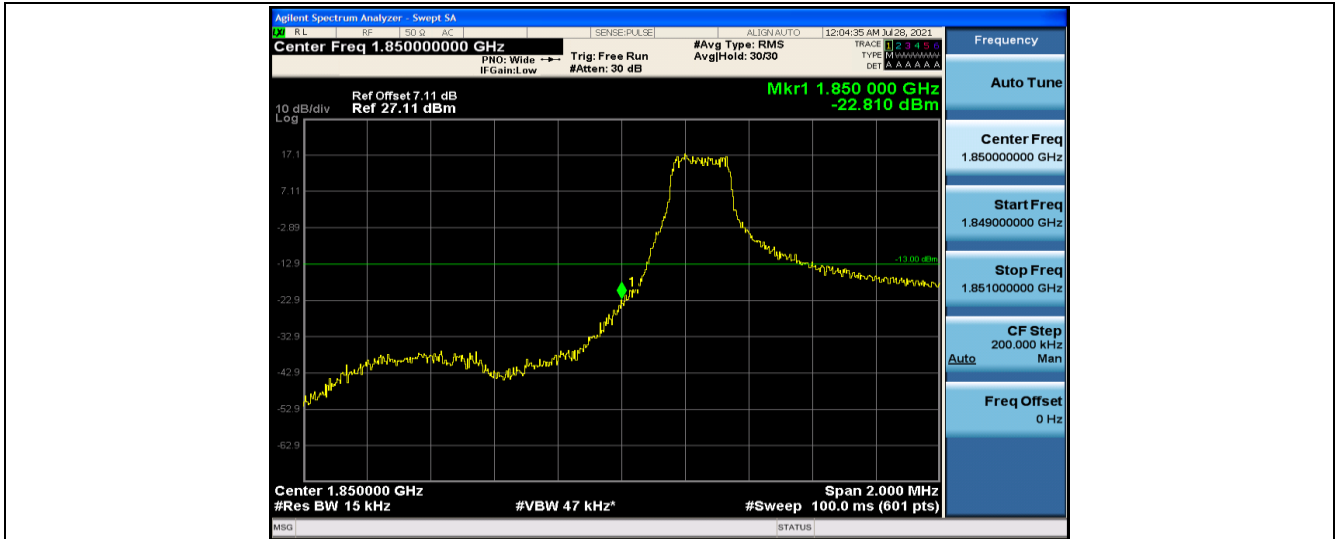

Band17	10MHz	16QAM	23780	50RB#0	-28.90	PASS
Band17	10MHz	16QAM	23800	1RB#49	-19.46	PASS
Band17	10MHz	16QAM	23800	50RB#0	-30.25	PASS

Test Graphs

Band2-1.4MHz-QPSK-18607-1RB#0