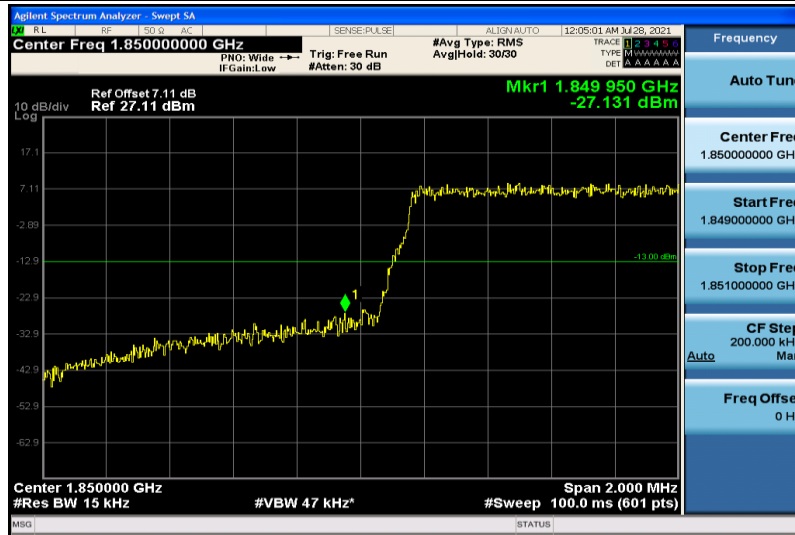

Band2-1.4MHz-16QAM-18607-6RB#0