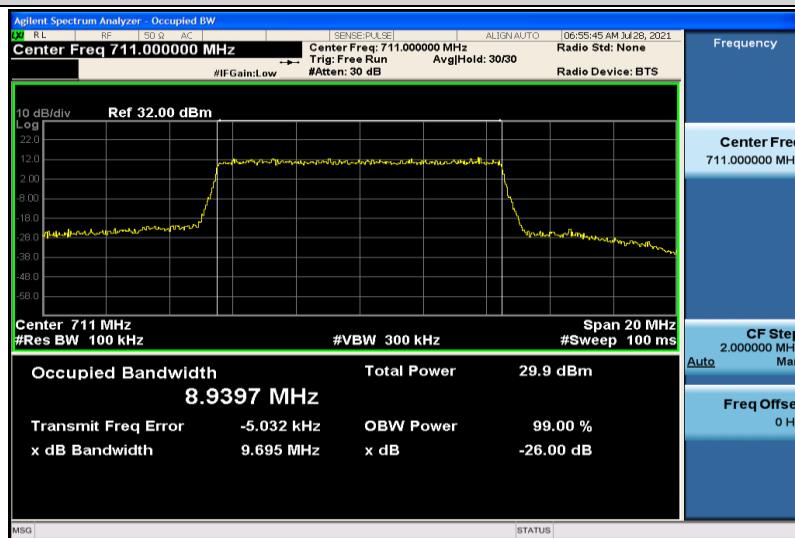

Band17-10MHz-16QAM-23790-50RB#0-8.9481

Band17-10MHz-16QAM-23800-50RB#0-8.9397