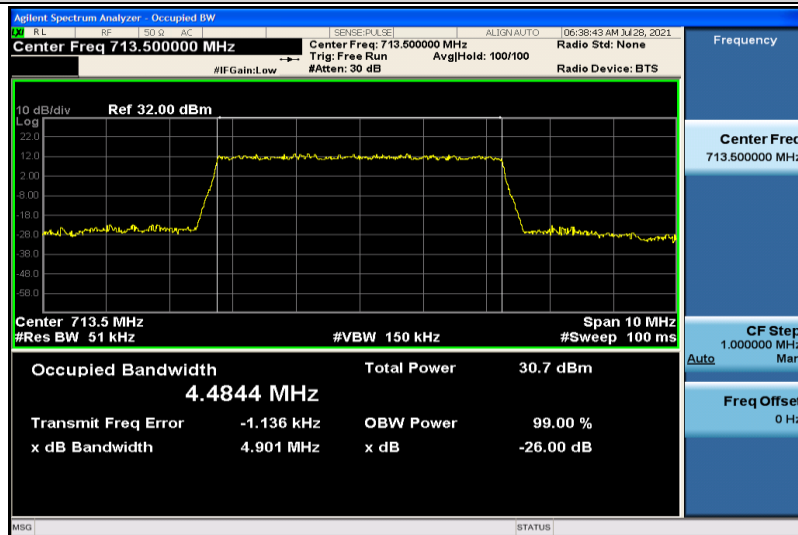

Band12-10MHz-16QAM-23060-50RB#0-8.9430

Band12-10MHz-16QAM-23095-50RB#0-8.9338

Band12-10MHz-16QAM-23130-50RB#0-8.9476

Band17-5MHz-QPSK-23755-25RB#0-4.4655

Band17-5MHz-QPSK-23790-25RB#0-4.4787

Band17-5MHz-QPSK-23825-25RB#0-4.4844