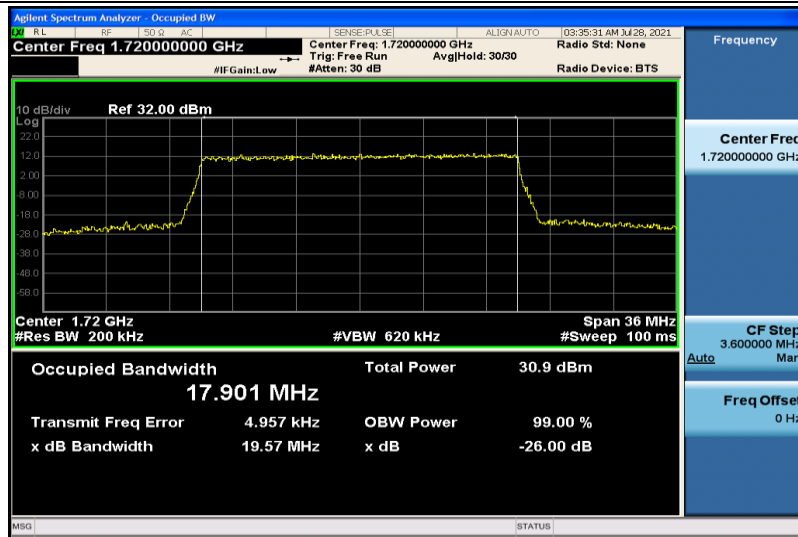

Band4-15MHz-16QAM-20325-75RB#0-13.407

Band4-20MHz-QPSK-20050-100RB#0-17.901