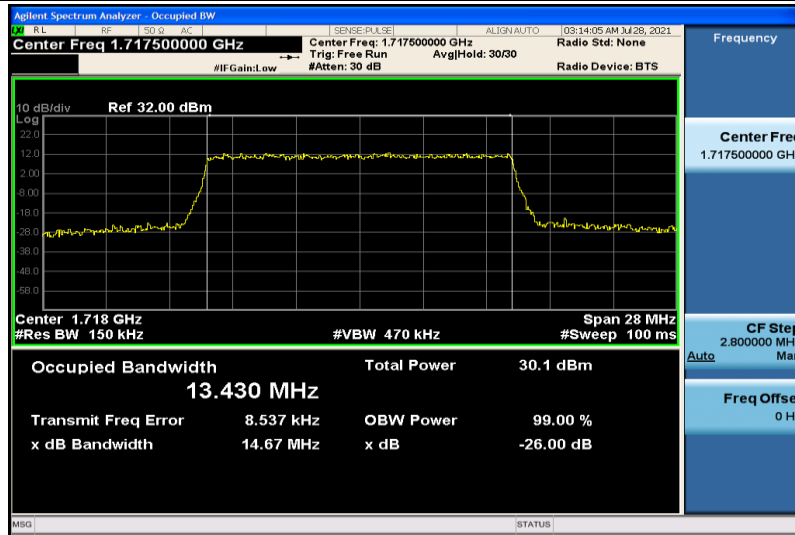

Band4-10MHz-16QAM-20000-50RB#0-8.9558

Band4-10MHz-16QAM-20175-50RB#0-8.9493

Band4-10MHz-16QAM-20350-50RB#0-8.9396

Band4-15MHz-QPSK-20025-75RB#0-13.410

Band4-15MHz-QPSK-20175-75RB#0-13.389

Band4-15MHz-QPSK-20325-75RB#0-13.429