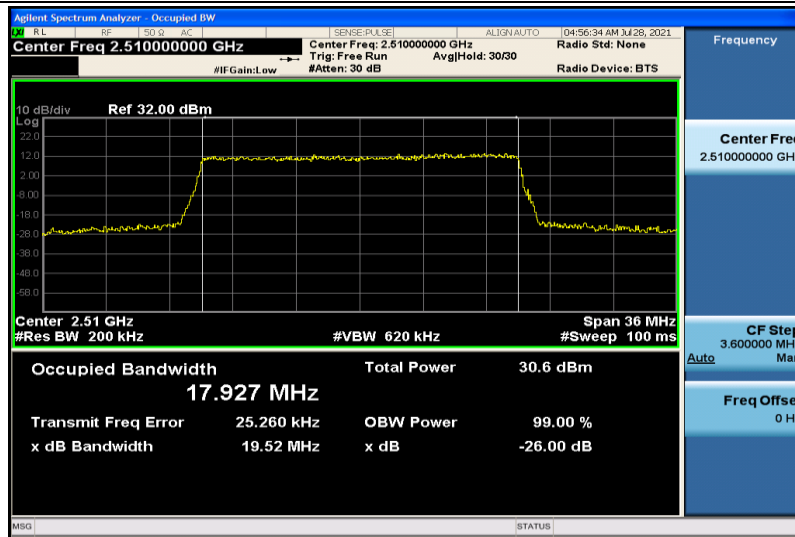

Band7-15MHz-16QAM-21375-75RB#0-13.420

Band7-20MHz-QPSK-20850-100RB#0-17.927