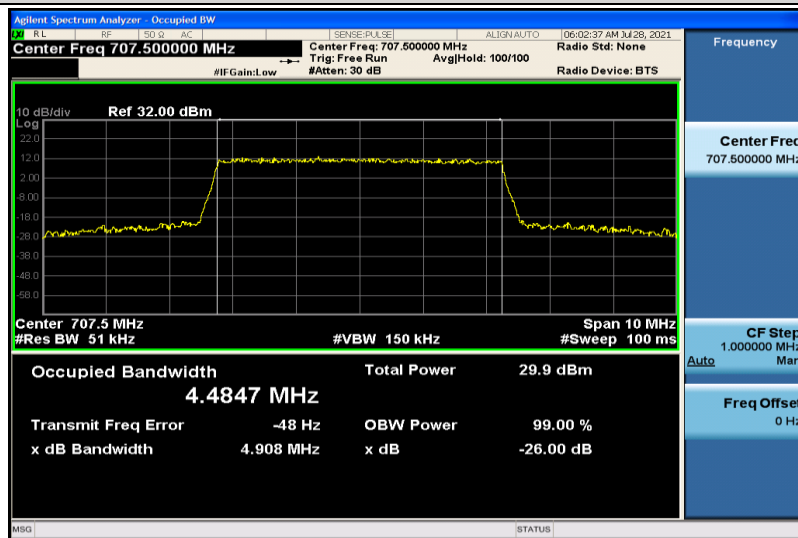

Band12-5MHz-16QAM-23035-25RB#0-4.4800

Band12-5MHz-16QAM-23095-25RB#0-4.4847