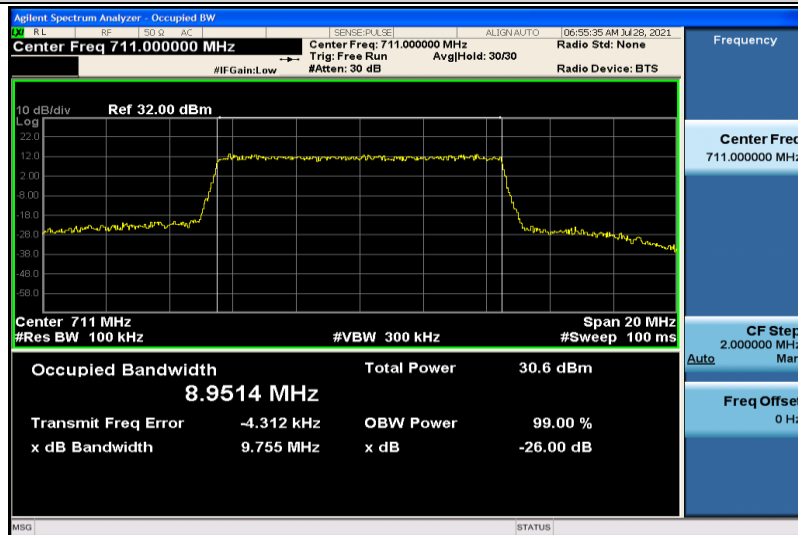

Band17-5MHz-16QAM-23755-25RB#0-4.4736

Band17-5MHz-16QAM-23790-25RB#0-4.4856

Band17-5MHz-16QAM-23825-25RB#0-4.4716

Band17-10MHz-QPSK-23780-50RB#0-8.9272

Band17-10MHz-QPSK-23790-50RB#0-8.9336

Band17-10MHz-QPSK-23800-50RB#0-8.9514