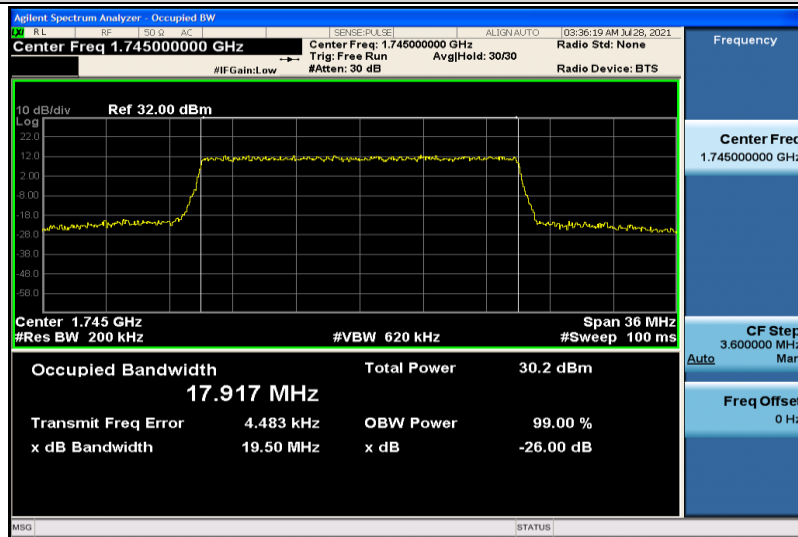

Band4-20MHz-16QAM-20175-100RB#0-17.905

Band4-20MHz-16QAM-20300-100RB#0-17.917