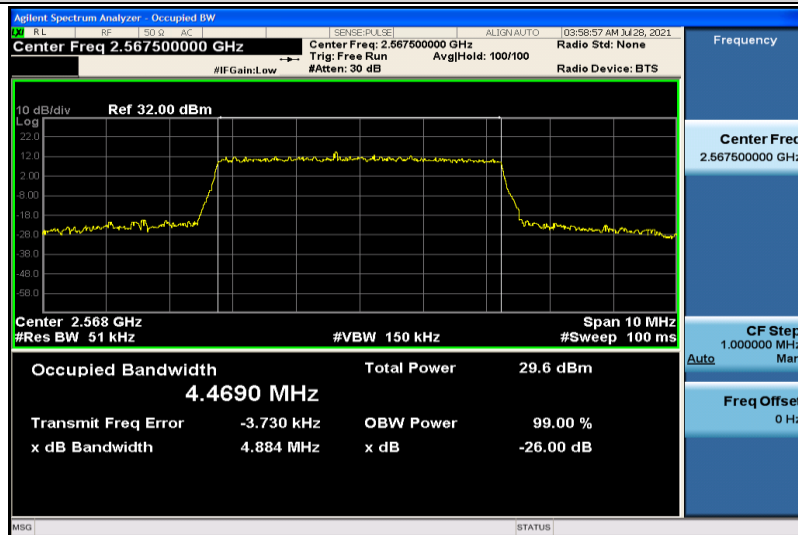

Band7-5MHz-16QAM-21100-25RB#0-4.4849

Band7-5MHz-16QAM-21425-25RB#0-4.4690