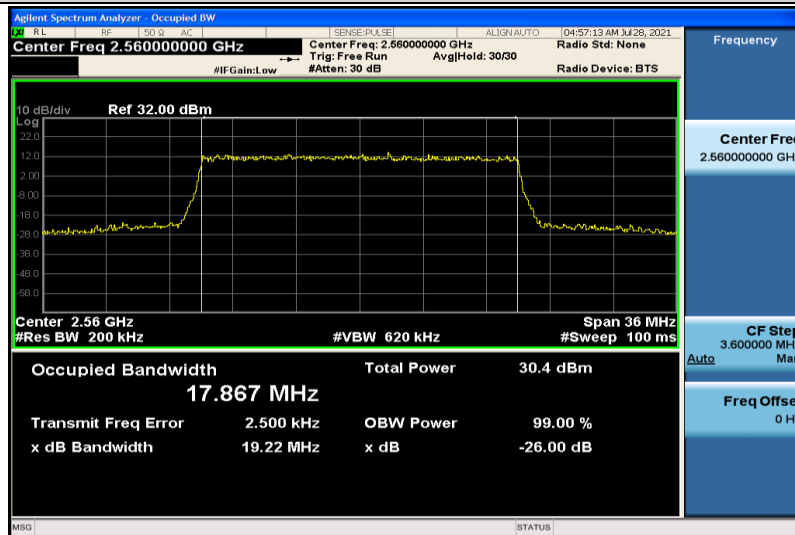

Band7-15MHz-16QAM-20825-75RB#0-13.450

Band7-15MHz-16QAM-21100-75RB#0-13.426

Band7-15MHz-16QAM-21375-75RB#0-13.420

Band7-20MHz-QPSK-20850-100RB#0-17.927

Band7-20MHz-QPSK-21100-100RB#0-17.904

Band7-20MHz-QPSK-21350-100RB#0-17.867