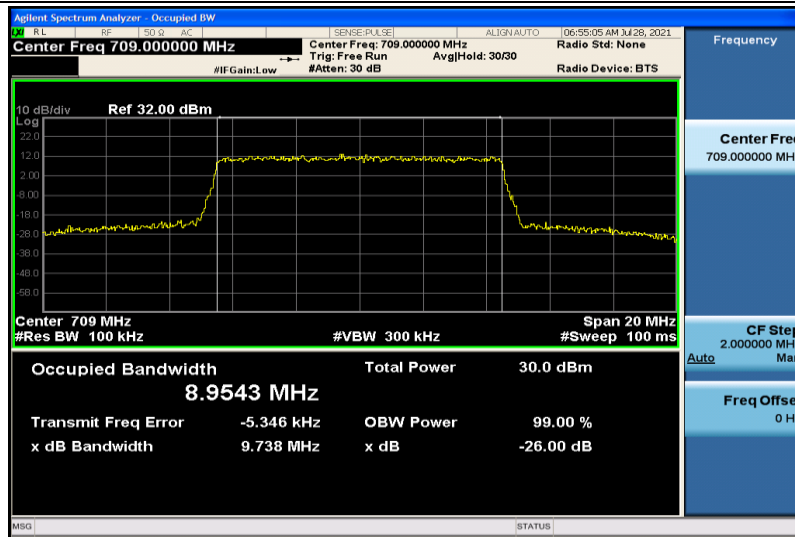

Band17-5MHz-16QAM-23755-25RB#0-4.4736

Band17-5MHz-16QAM-23790-25RB#0-4.4856

Band17-5MHz-16QAM-23825-25RB#0-4.4716

Band17-10MHz-QPSK-23780-50RB#0-8.9272

Band17-10MHz-QPSK-23790-50RB#0-8.9336

Band17-10MHz-QPSK-23800-50RB#0-8.9514