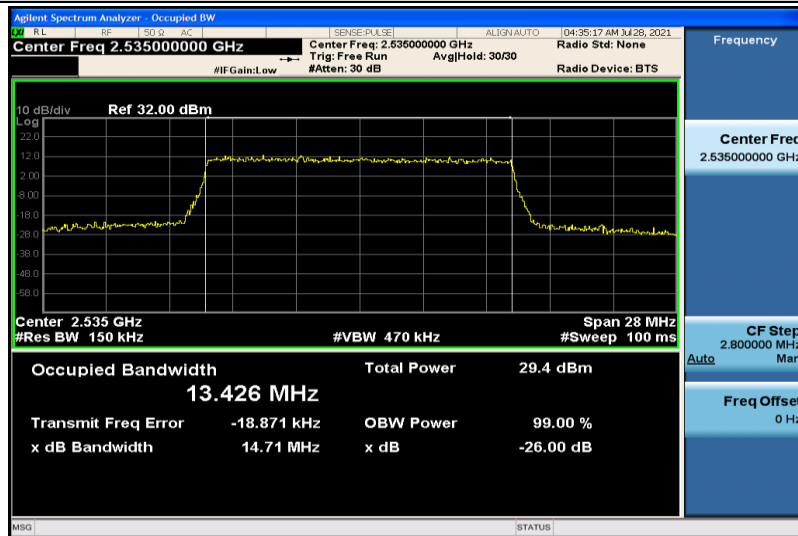

Band7-15MHz-16QAM-20825-75RB#0-13.450

Band7-15MHz-16QAM-21100-75RB#0-13.426