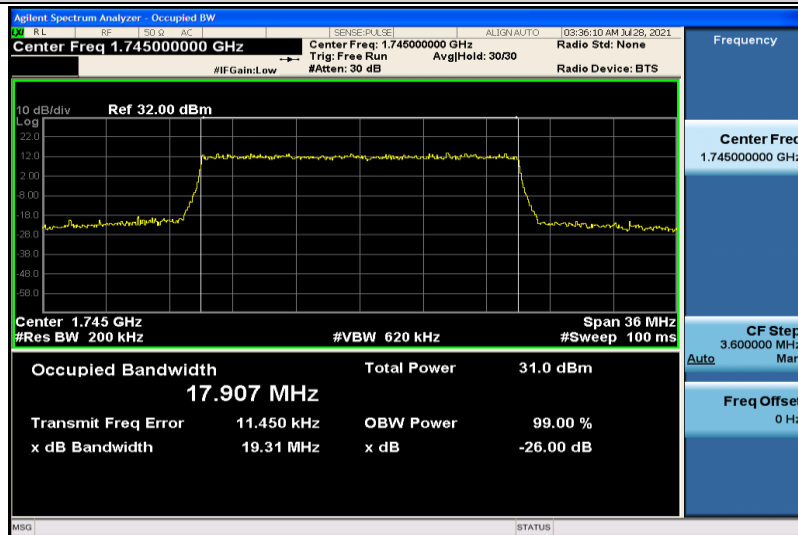

Band4-15MHz-16QAM-20025-75RB#0-13.430

Band4-15MHz-16QAM-20175-75RB#0-13.427

Band4-15MHz-16QAM-20325-75RB#0-13.407

Band4-20MHz-QPSK-20050-100RB#0-17.901

Band4-20MHz-QPSK-20175-100RB#0-17.872

Band4-20MHz-QPSK-20300-100RB#0-17.907