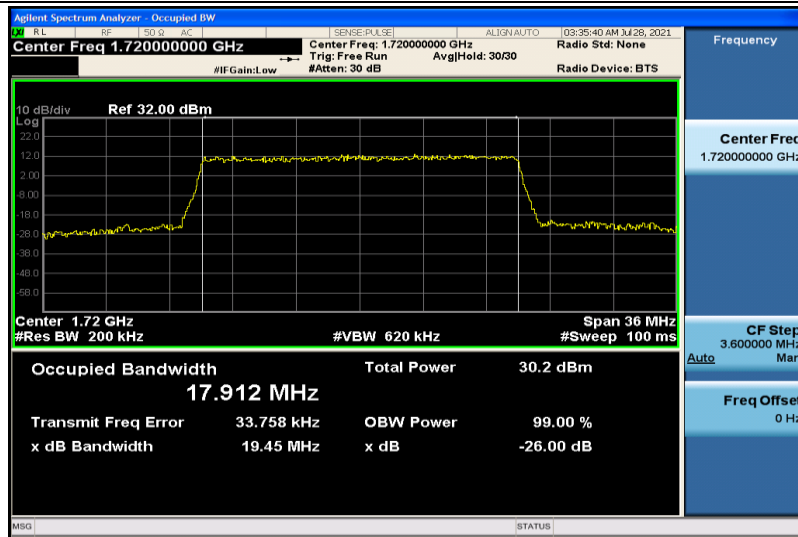

Band4-15MHz-16QAM-20025-75RB#0-13.430

Band4-15MHz-16QAM-20175-75RB#0-13.427

Band4-15MHz-16QAM-20325-75RB#0-13.407

Band4-20MHz-QPSK-20050-100RB#0-17.901

Band4-20MHz-QPSK-20175-100RB#0-17.872

Band4-20MHz-QPSK-20300-100RB#0-17.907