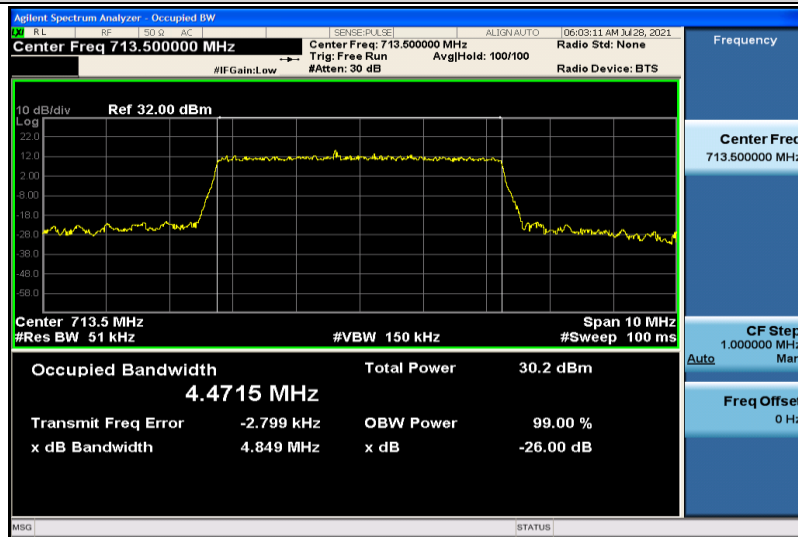

Band12-5MHz-16QAM-23095-25RB#0-4.4847

Band12-5MHz-16QAM-23155-25RB#0-4.4715