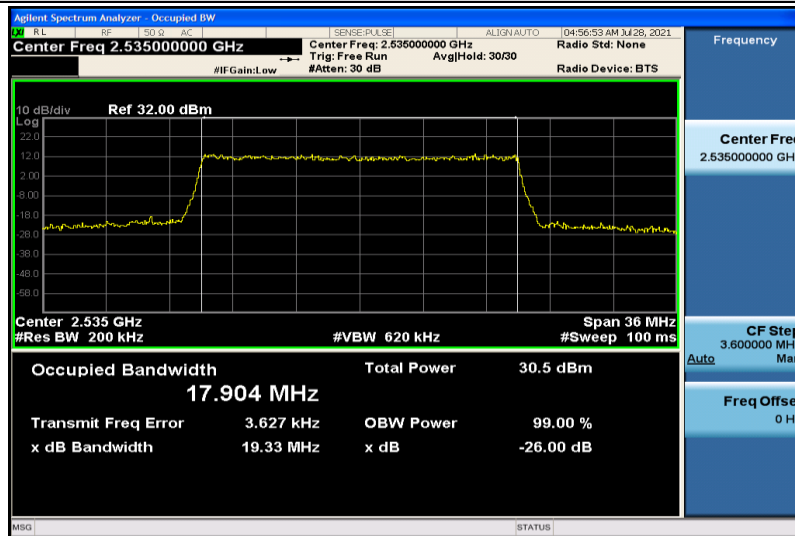

Band7-15MHz-16QAM-20825-75RB#0-13.450

Band7-15MHz-16QAM-21100-75RB#0-13.426

Band7-15MHz-16QAM-21375-75RB#0-13.420

Band7-20MHz-QPSK-20850-100RB#0-17.927

Band7-20MHz-QPSK-21100-100RB#0-17.904

Band7-20MHz-QPSK-21350-100RB#0-17.867