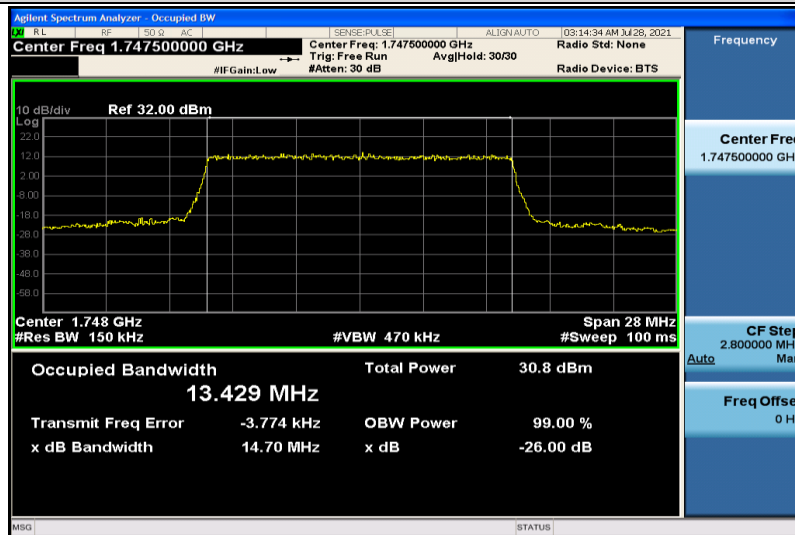

Band4-10MHz-16QAM-20000-50RB#0-8.9558

Band4-10MHz-16QAM-20175-50RB#0-8.9493

Band4-10MHz-16QAM-20350-50RB#0-8.9396

Band4-15MHz-QPSK-20025-75RB#0-13.410

Band4-15MHz-QPSK-20175-75RB#0-13.389

Band4-15MHz-QPSK-20325-75RB#0-13.429