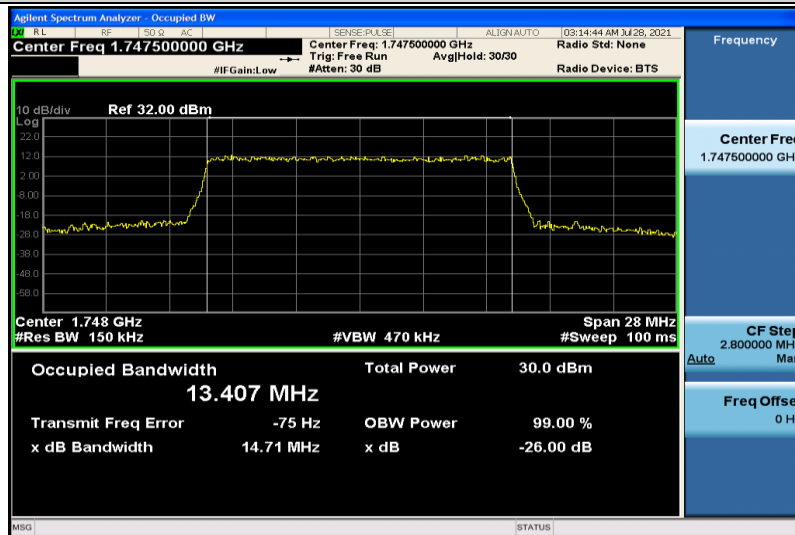

Band4-15MHz-16QAM-20175-75RB#0-13.427

Band4-15MHz-16QAM-20325-75RB#0-13.407