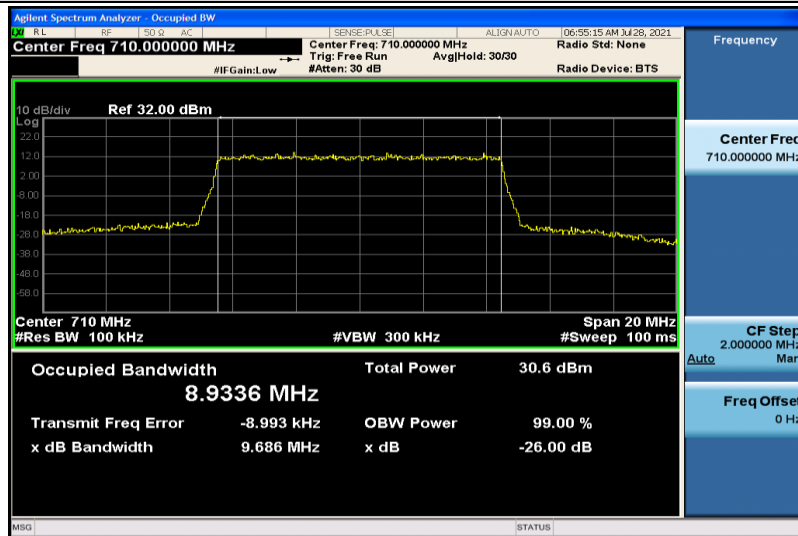

Band17-5MHz-16QAM-23755-25RB#0-4.4736

Band17-5MHz-16QAM-23790-25RB#0-4.4856

Band17-5MHz-16QAM-23825-25RB#0-4.4716

Band17-10MHz-QPSK-23780-50RB#0-8.9272

Band17-10MHz-QPSK-23790-50RB#0-8.9336

Band17-10MHz-QPSK-23800-50RB#0-8.9514