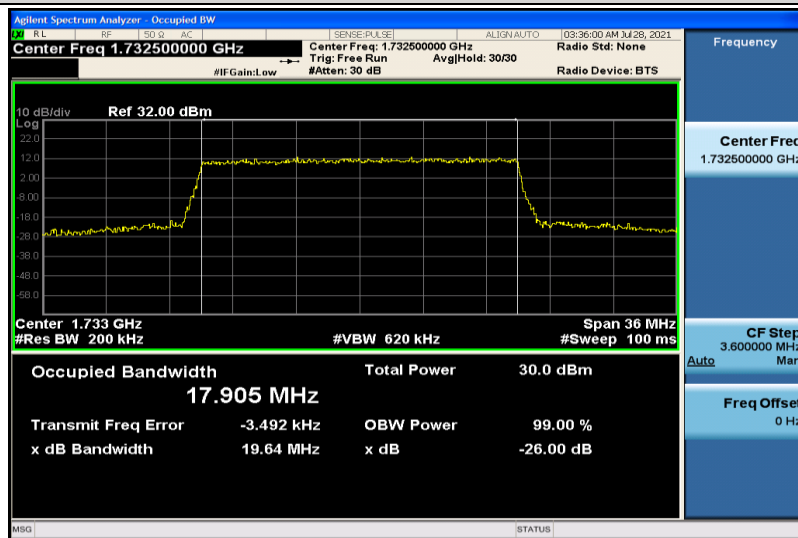

Band4-20MHz-16QAM-20050-100RB#0-17.912

Band4-20MHz-16QAM-20175-100RB#0-17.905