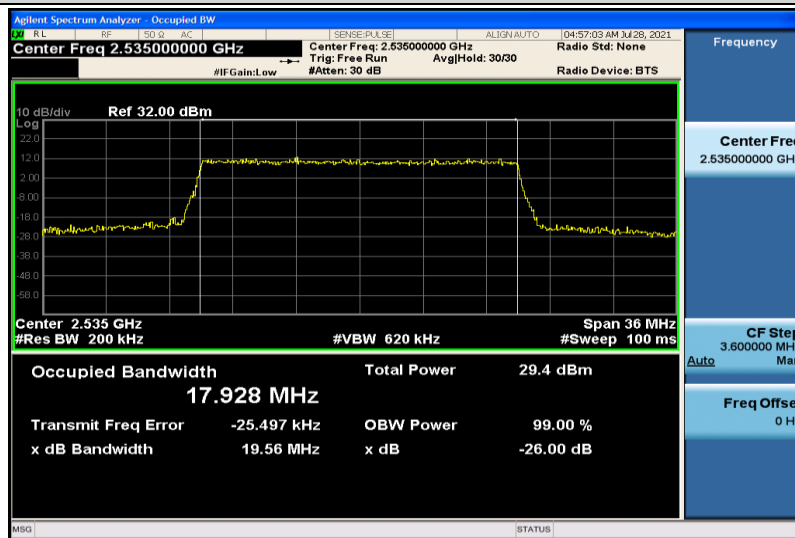

Band7-20MHz-16QAM-20850-100RB#0-17.897

Band7-20MHz-16QAM-21100-100RB#0-17.928