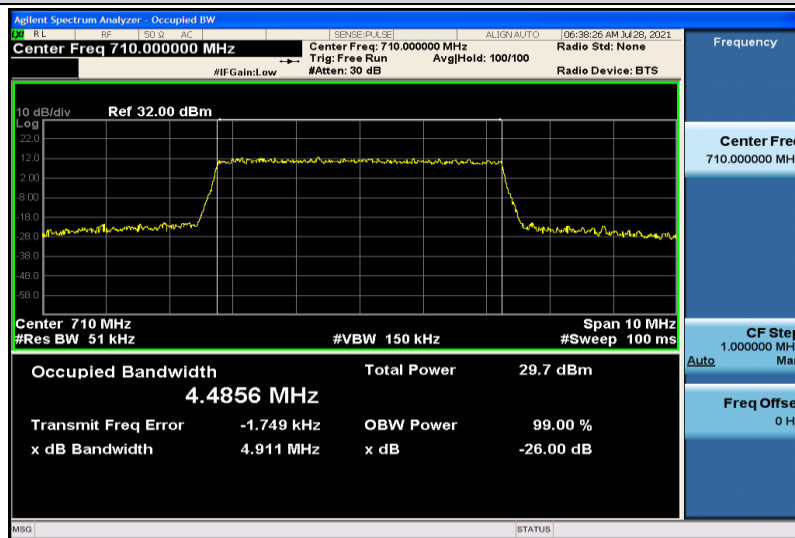

Band17-5MHz-16QAM-23755-25RB#0-4.4736

Band17-5MHz-16QAM-23790-25RB#0-4.4856