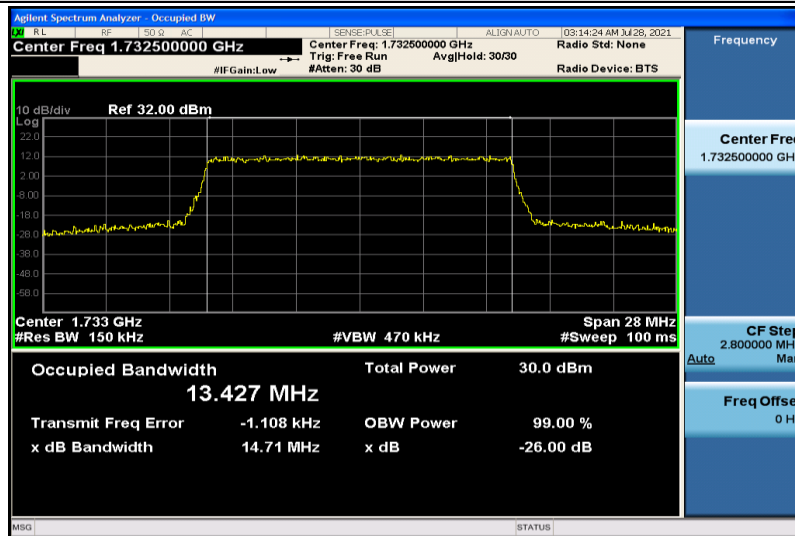

Band4-15MHz-16QAM-20025-75RB#0-13.430

Band4-15MHz-16QAM-20175-75RB#0-13.427