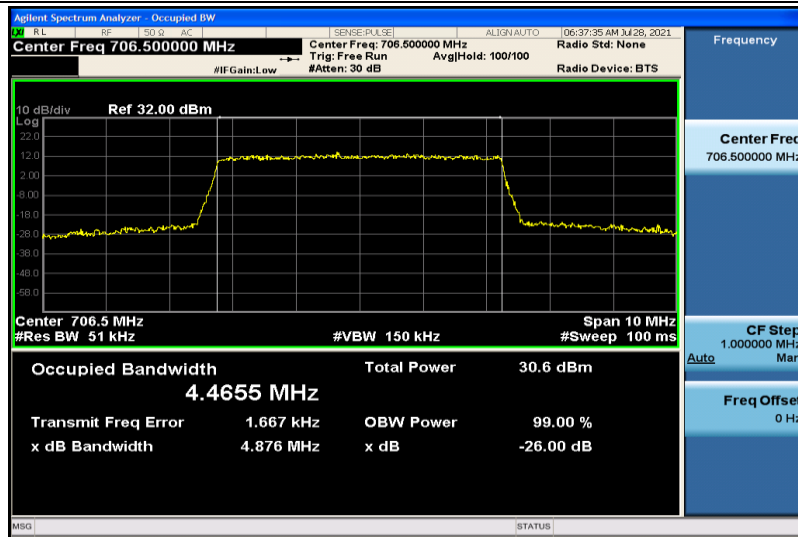

Band12-10MHz-16QAM-23130-50RB#0-8.9476

Band17-5MHz-QPSK-23755-25RB#0-4.4655