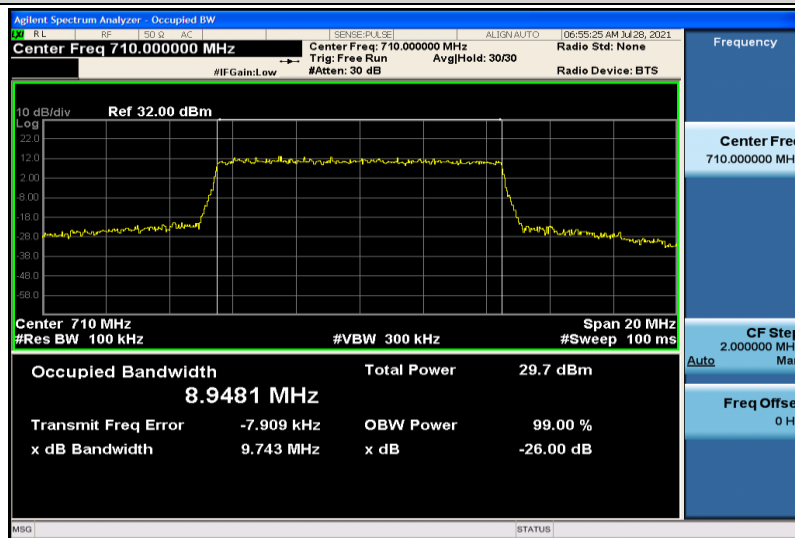

Band17-10MHz-16QAM-23780-50RB#0-8.9543

Band17-10MHz-16QAM-23790-50RB#0-8.9481