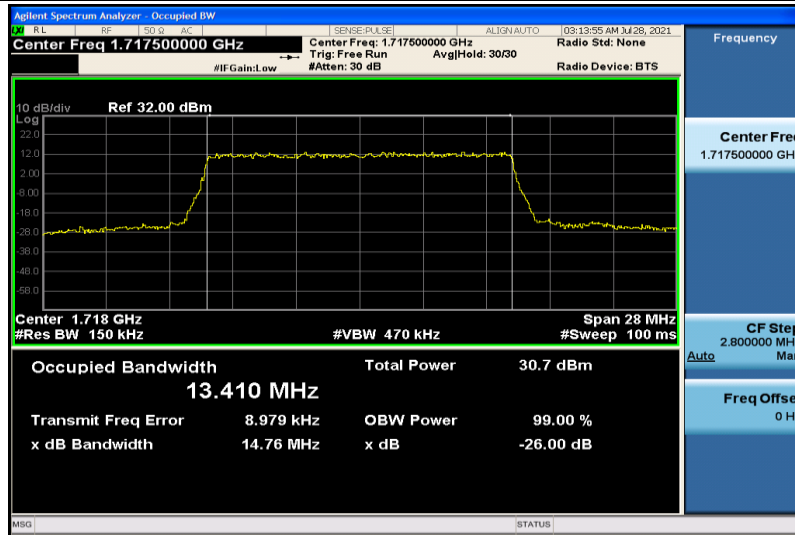

Band4-10MHz-16QAM-20350-50RB#0-8.9396

Band4-15MHz-QPSK-20025-75RB#0-13.410