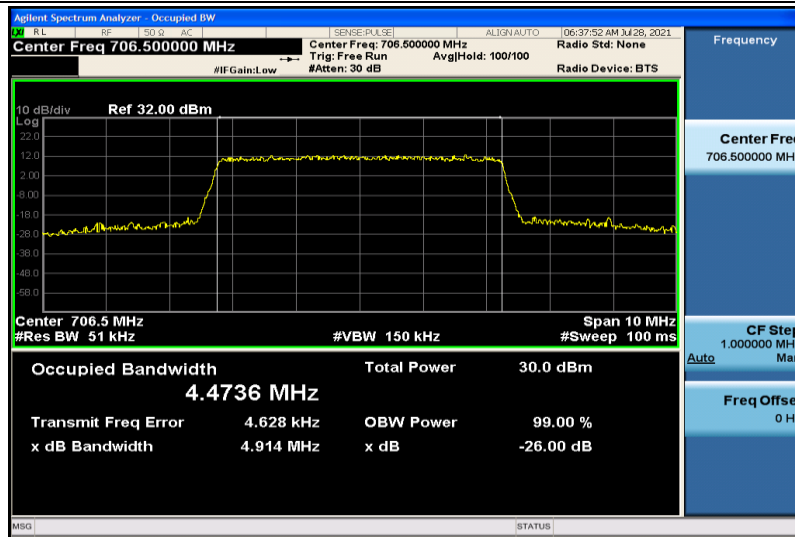

Band12-10MHz-16QAM-23060-50RB#0-8.9430

Band12-10MHz-16QAM-23095-50RB#0-8.9338

Band12-10MHz-16QAM-23130-50RB#0-8.9476

Band17-5MHz-QPSK-23755-25RB#0-4.4655

Band17-5MHz-QPSK-23790-25RB#0-4.4787

Band17-5MHz-QPSK-23825-25RB#0-4.4844