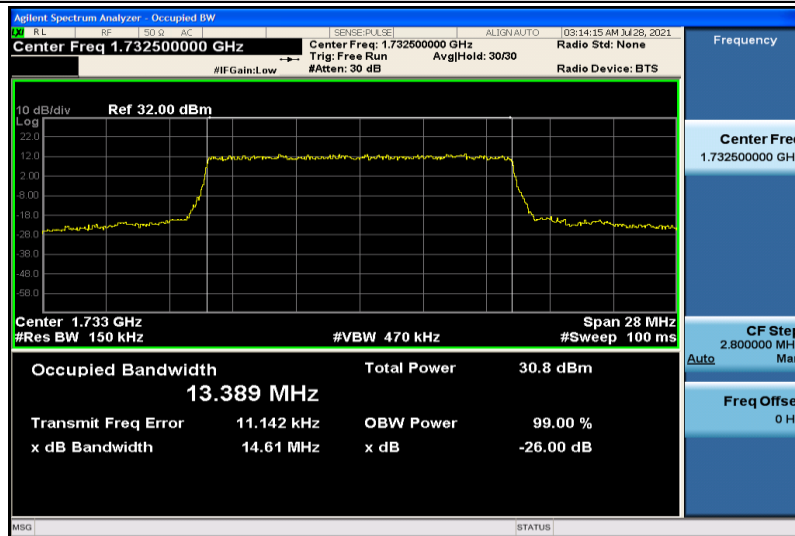

Band4-10MHz-16QAM-20000-50RB#0-8.9558

Band4-10MHz-16QAM-20175-50RB#0-8.9493

Band4-10MHz-16QAM-20350-50RB#0-8.9396

Band4-15MHz-QPSK-20025-75RB#0-13.410

Band4-15MHz-QPSK-20175-75RB#0-13.389

Band4-15MHz-QPSK-20325-75RB#0-13.429