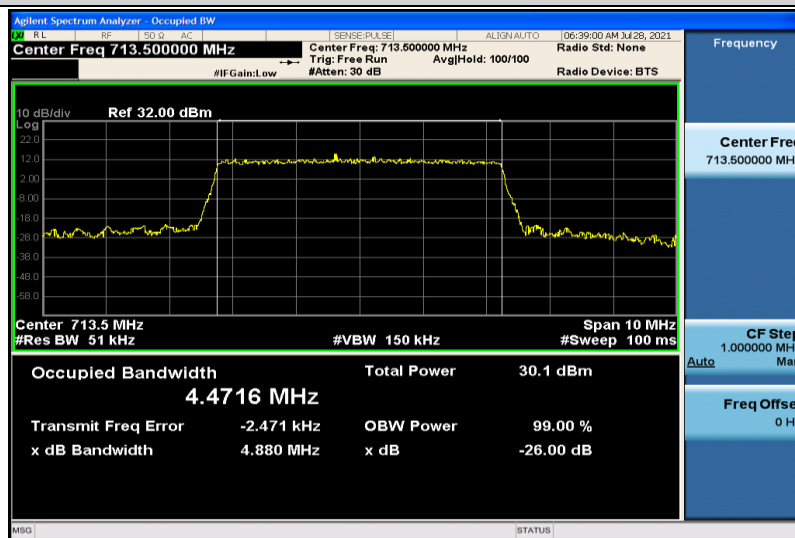

Band17-5MHz-16QAM-23790-25RB#0-4.4856

Band17-5MHz-16QAM-23825-25RB#0-4.4716