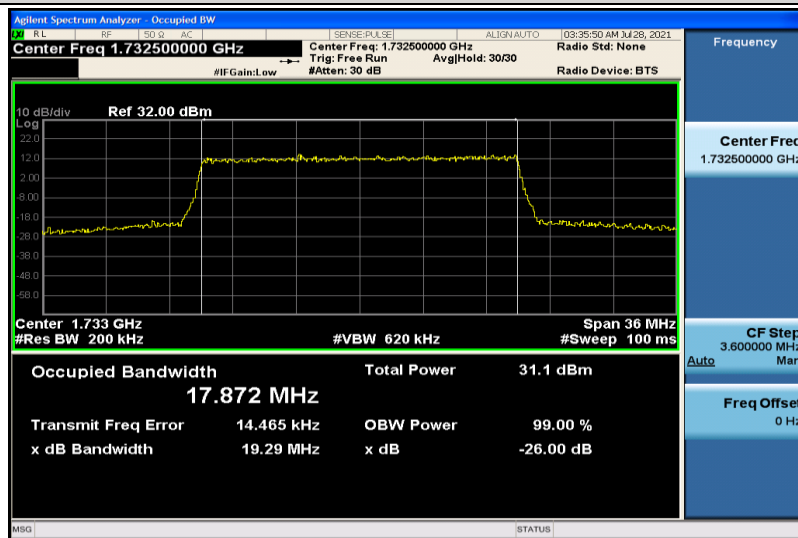

Band4-15MHz-16QAM-20025-75RB#0-13.430

Band4-15MHz-16QAM-20175-75RB#0-13.427

Band4-15MHz-16QAM-20325-75RB#0-13.407

Band4-20MHz-QPSK-20050-100RB#0-17.901

Band4-20MHz-QPSK-20175-100RB#0-17.872

Band4-20MHz-QPSK-20300-100RB#0-17.907