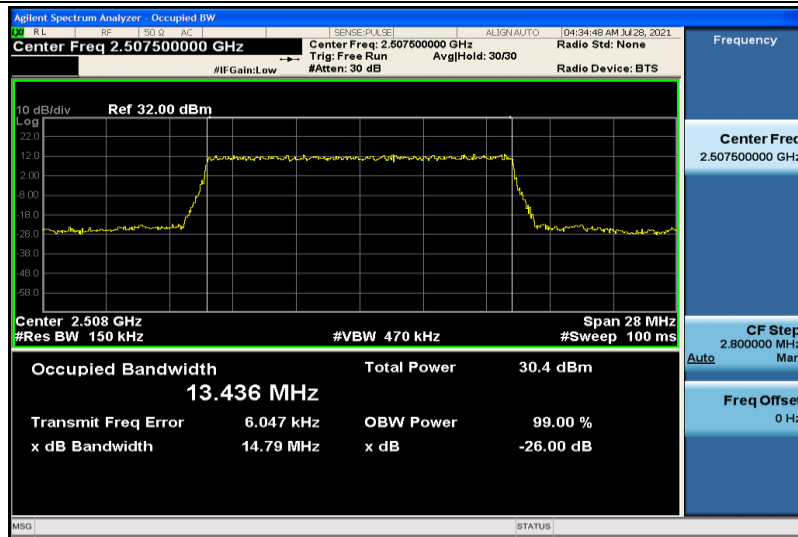

Band7-10MHz-16QAM-21400-50RB#0-8.9430

Band7-15MHz-QPSK-20825-75RB#0-13.436