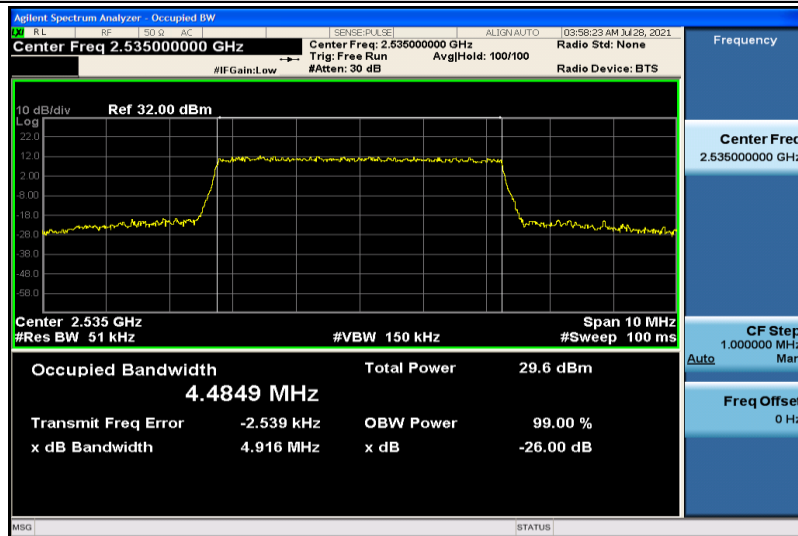

Band7-5MHz-16QAM-20775-25RB#0-4.4815

Band7-5MHz-16QAM-21100-25RB#0-4.4849