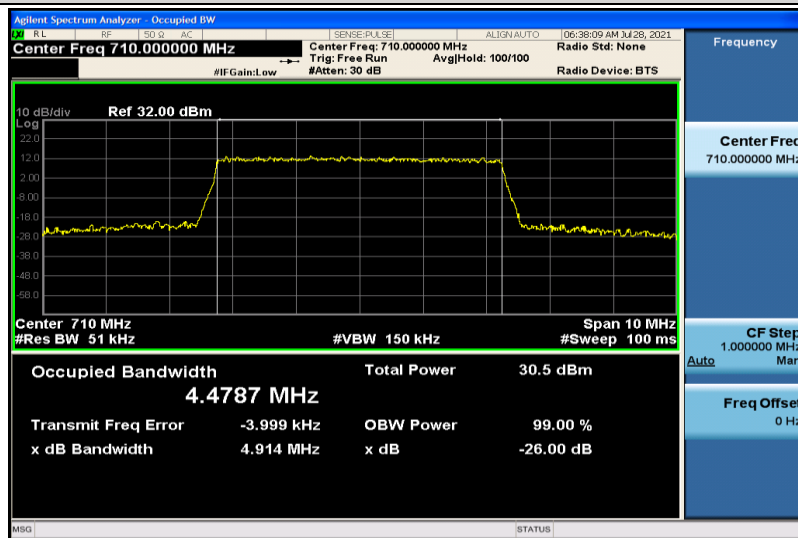

Band12-10MHz-16QAM-23060-50RB#0-8.9430

Band12-10MHz-16QAM-23095-50RB#0-8.9338

Band12-10MHz-16QAM-23130-50RB#0-8.9476

Band17-5MHz-QPSK-23755-25RB#0-4.4655

Band17-5MHz-QPSK-23790-25RB#0-4.4787

Band17-5MHz-QPSK-23825-25RB#0-4.4844