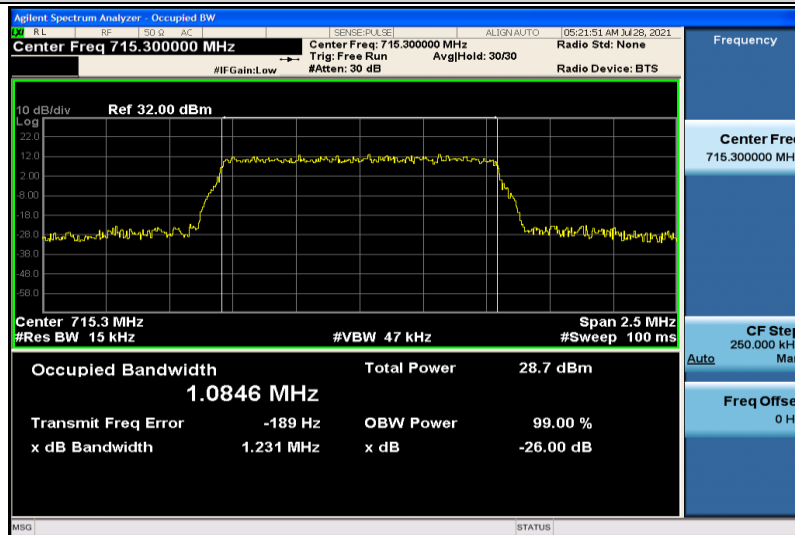

Band12-1.4MHz-16QAM-23095-6RB#0-1.0766

Band12-1.4MHz-16QAM-23173-6RB#0-1.0846