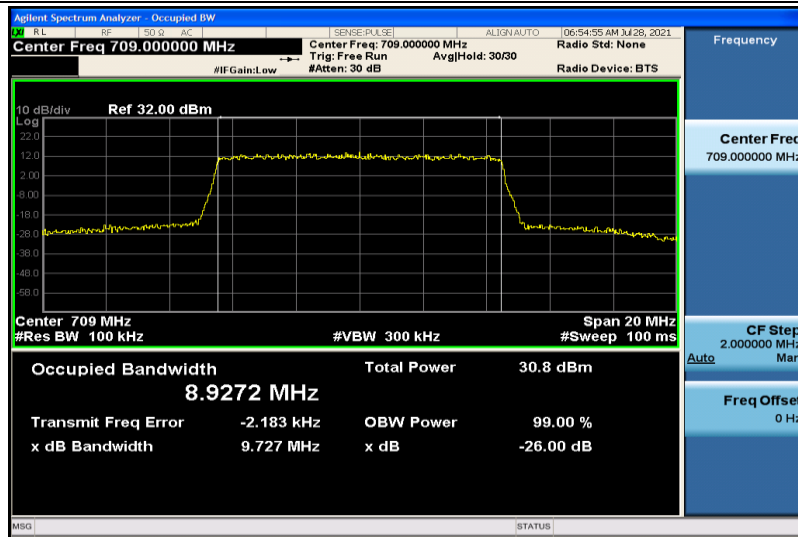

Band17-5MHz-16QAM-23825-25RB#0-4.4716

Band17-10MHz-QPSK-23780-50RB#0-8.9272