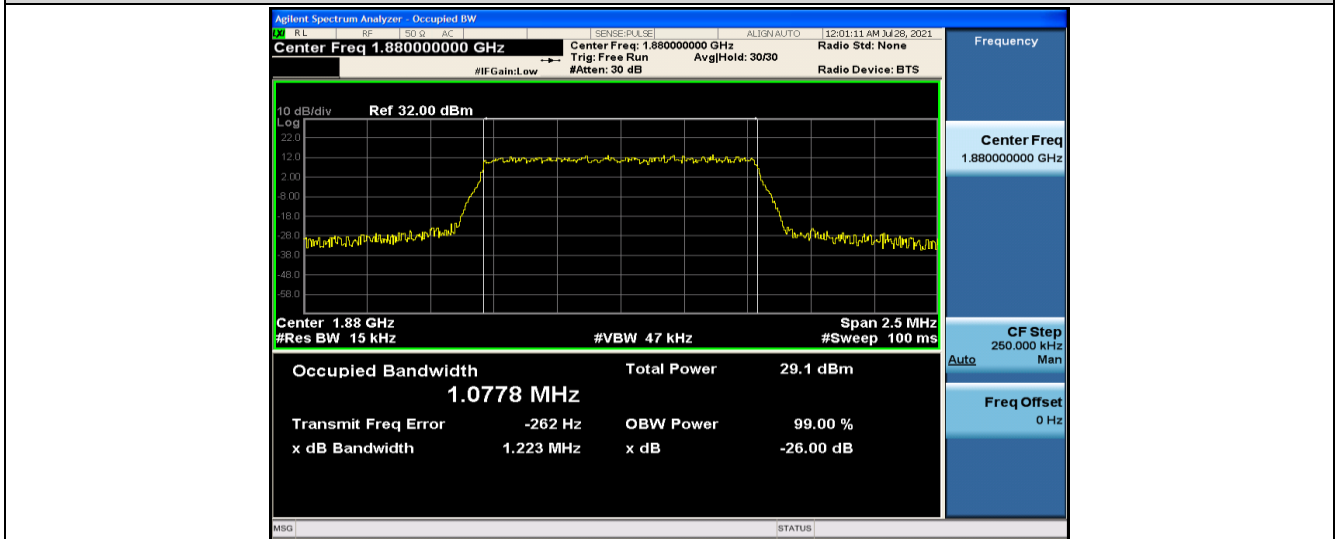

Band2-1.4MHz-QPSK-18900-6RB#0-1.0778