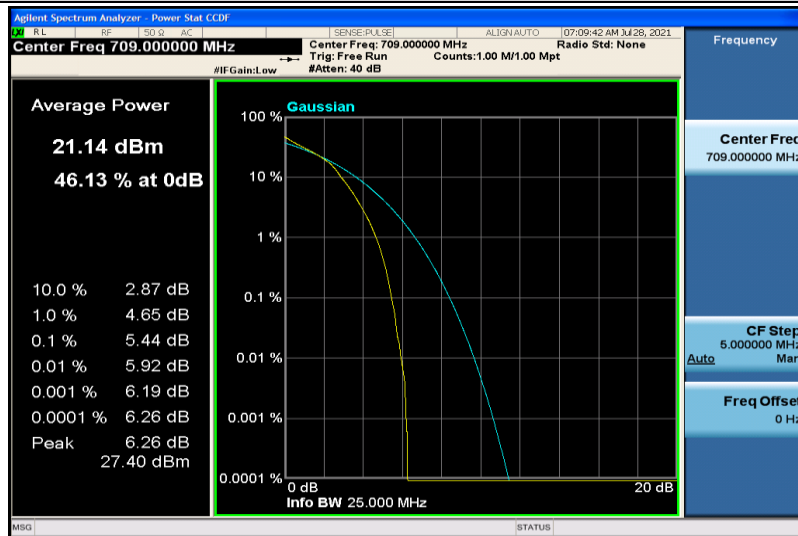

Band17-10MHz-QPSK-23790-1RB#0

Band17-10MHz-QPSK-23790-50RB#0

Band17-10MHz-QPSK-23800-1RB#0

Band17-10MHz-QPSK-23800-50RB#0

Band17-10MHz-16QAM-23780-1RB#0

Band17-10MHz-16QAM-23780-50RB#0

Band17-10MHz-16QAM-23790-1RB#0