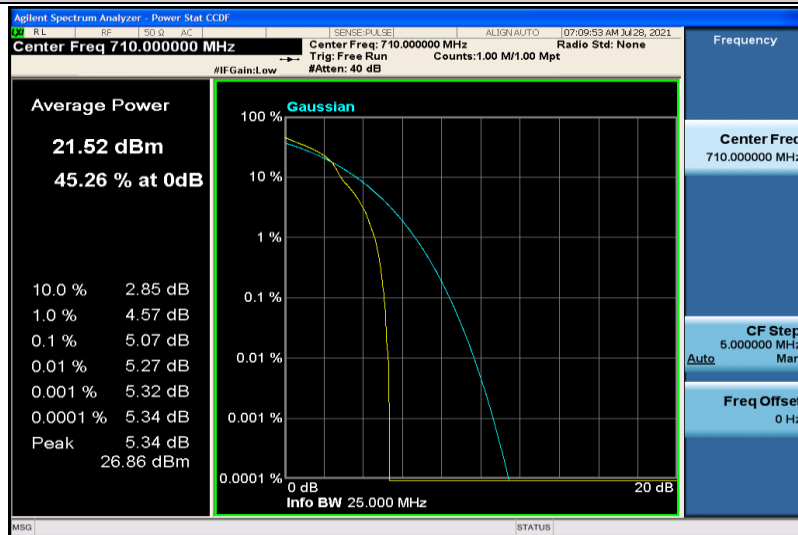

Band17-10MHz-QPSK-23790-1RB#0

Band17-10MHz-QPSK-23790-50RB#0

Band17-10MHz-QPSK-23800-1RB#0

Band17-10MHz-QPSK-23800-50RB#0

Band17-10MHz-16QAM-23780-1RB#0

Band17-10MHz-16QAM-23780-50RB#0

Band17-10MHz-16QAM-23790-1RB#0