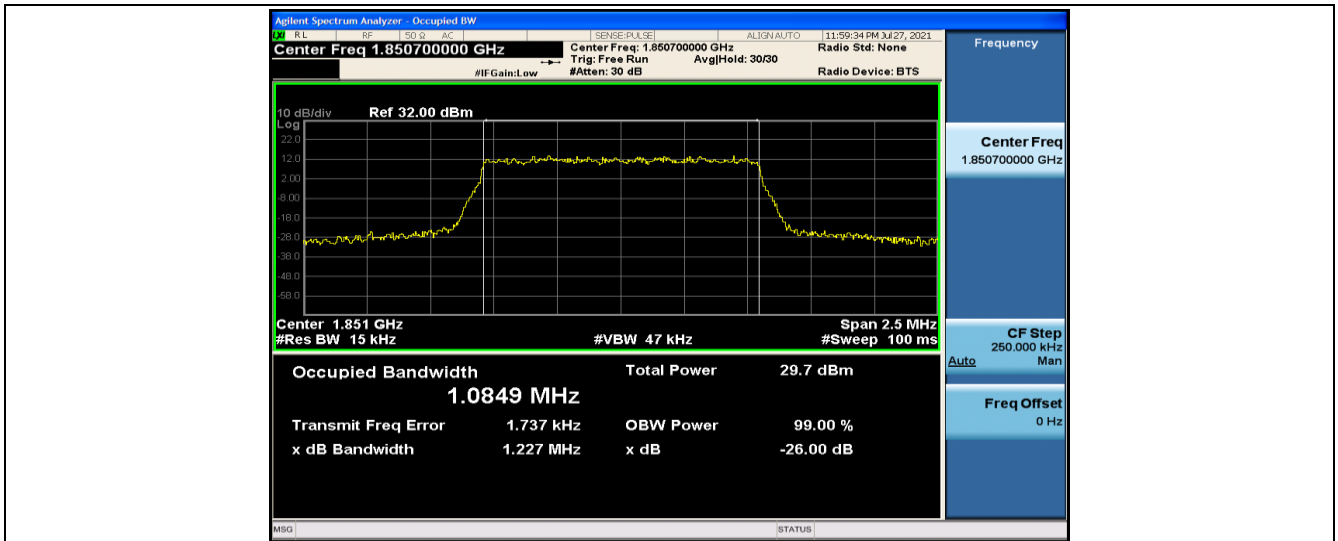

Test Graphs

Band2-1.4MHz-QPSK-18607-6RB#0-1.0849