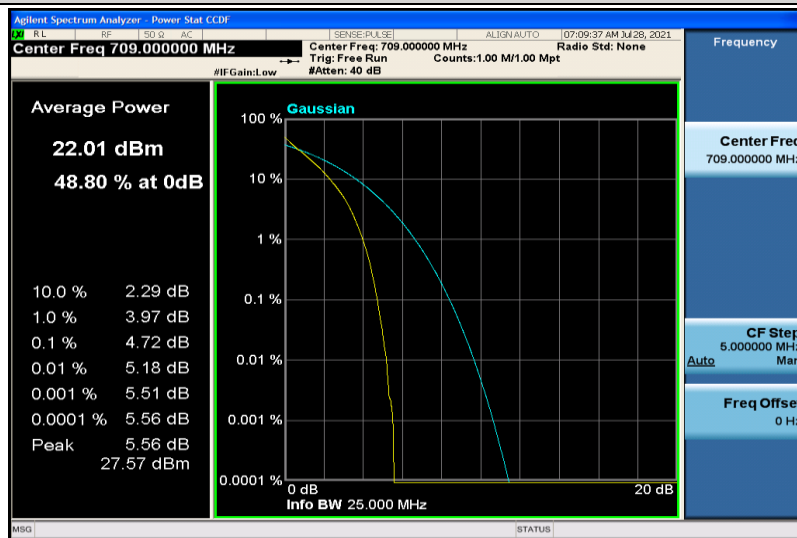

Band17-5MHz-16QAM-23755-25RB#0

Band17-5MHz-16QAM-23790-1RB#0

Band17-5MHz-16QAM-23790-25RB#0

Band17-5MHz-16QAM-23825-1RB#0

Band17-5MHz-16QAM-23825-25RB#0

Band17-10MHz-QPSK-23780-1RB#0

Band17-10MHz-QPSK-23780-50RB#0