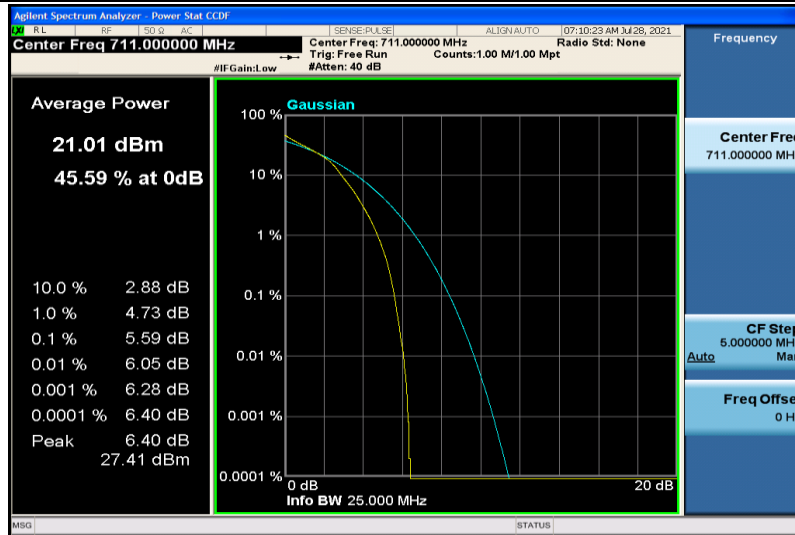

Band17-10MHz-16QAM-23800-50RB#0