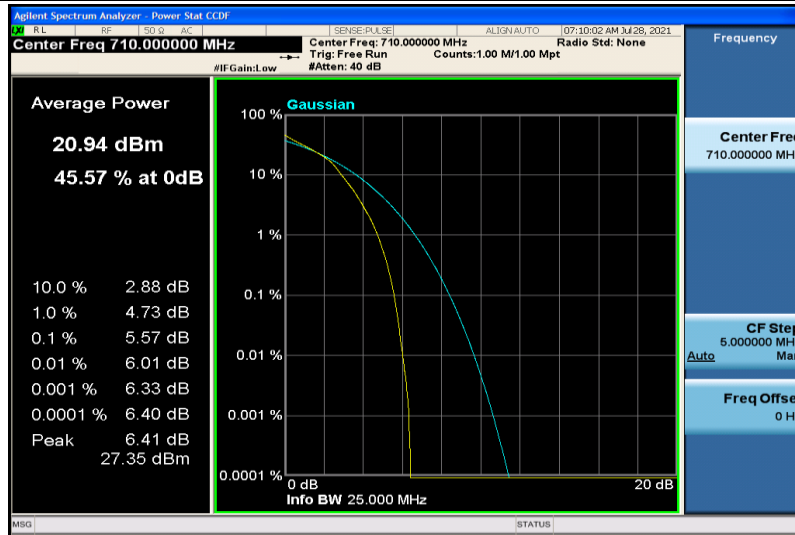

Band17-10MHz-QPSK-23790-1RB#0

Band17-10MHz-QPSK-23790-50RB#0

Band17-10MHz-QPSK-23800-1RB#0

Band17-10MHz-QPSK-23800-50RB#0

Band17-10MHz-16QAM-23780-1RB#0

Band17-10MHz-16QAM-23780-50RB#0

Band17-10MHz-16QAM-23790-1RB#0