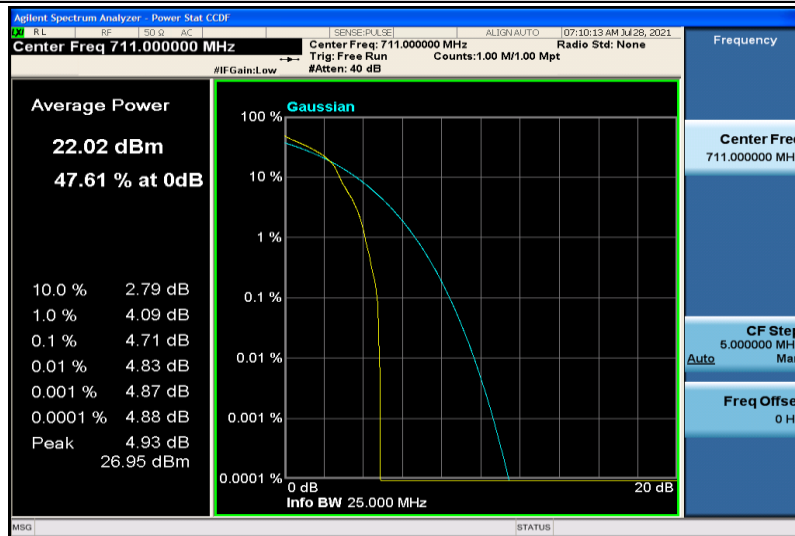

Band17-10MHz-16QAM-23800-1RB#0