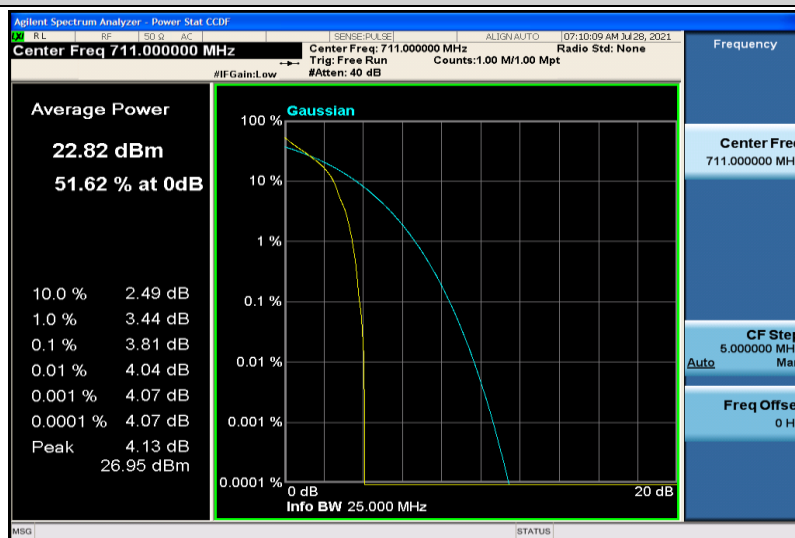

Band17-10MHz-QPSK-23800-1RB#0