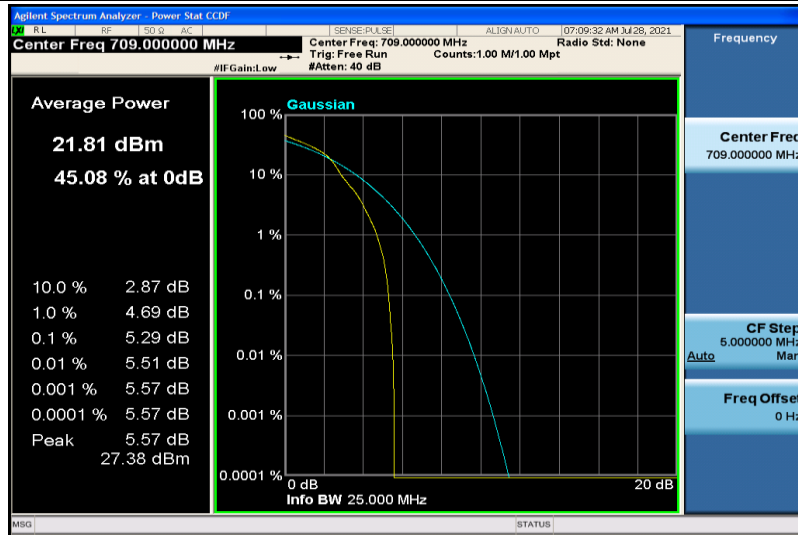

Band17-10MHz-QPSK-23790-1RB#0

Band17-10MHz-QPSK-23790-50RB#0

Band17-10MHz-QPSK-23800-1RB#0

Band17-10MHz-QPSK-23800-50RB#0

Band17-10MHz-16QAM-23780-1RB#0

Band17-10MHz-16QAM-23780-50RB#0

Band17-10MHz-16QAM-23790-1RB#0