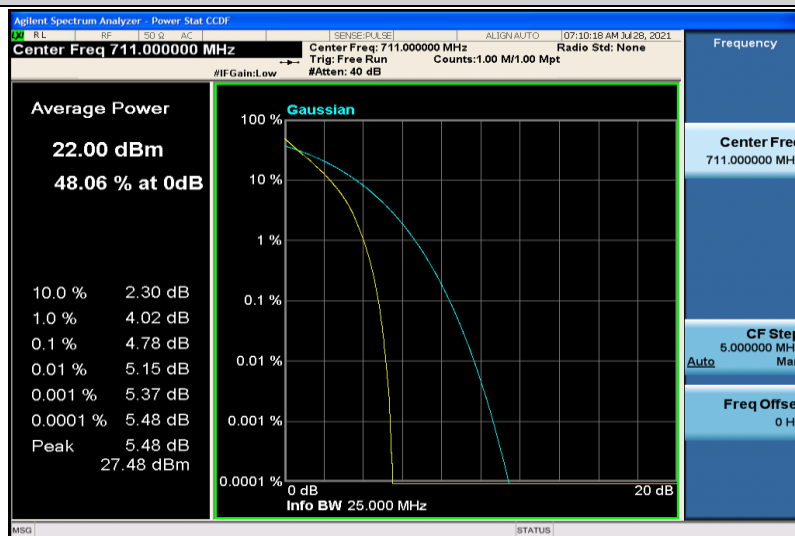

Band17-10MHz-QPSK-23800-50RB#0