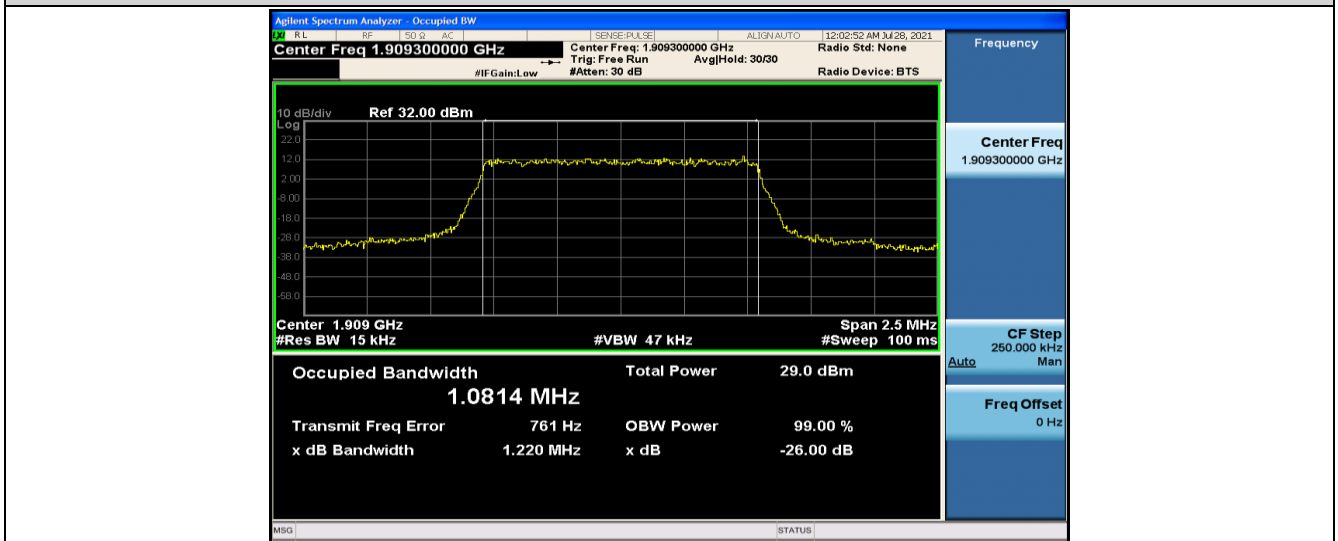

Band2-1.4MHz-QPSK-19193-6RB#0-1.0814