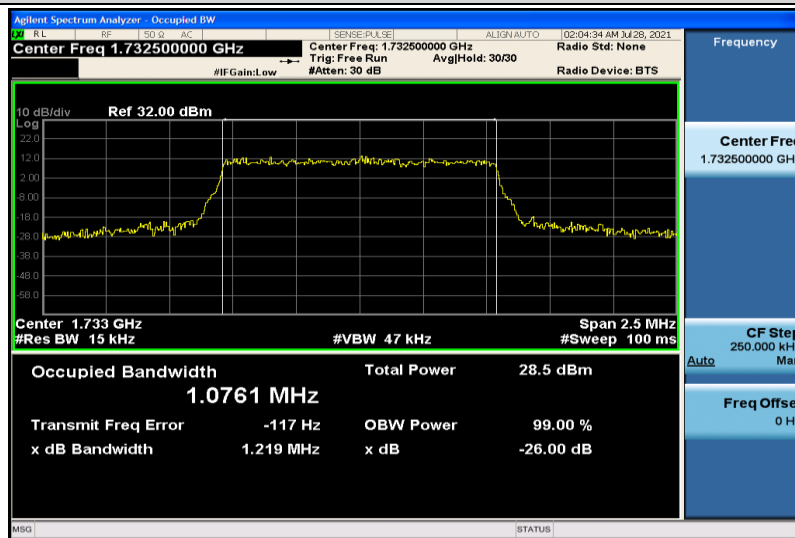

Band4-1.4MHz-QPSK-19957-6RB#0-1.0792

Band4-1.4MHz-QPSK-20175-6RB#0-1.0802

Band4-1.4MHz-QPSK-20393-6RB#0-1.0773

Band4-1.4MHz-16QAM-19957-6RB#0-1.0772

Band4-1.4MHz-16QAM-20175-6RB#0-1.0761

Band4-1.4MHz-16QAM-20393-6RB#0-1.0769