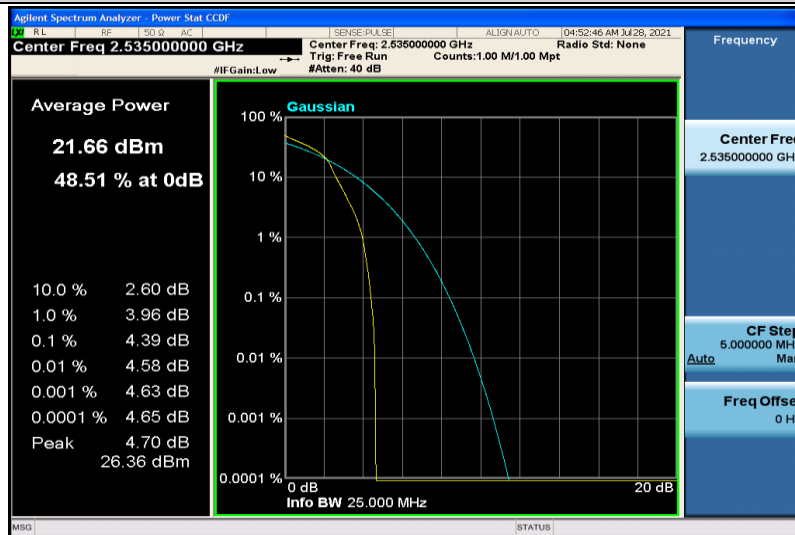

Band7-15MHz-QPSK-20825-75RB#0

Band7-15MHz-QPSK-21100-1RB#0

Band7-15MHz-QPSK-21100-75RB#0

Band7-15MHz-QPSK-21375-1RB#0

Band7-15MHz-QPSK-21375-75RB#0

Band7-15MHz-16QAM-20825-1RB#0

Band7-15MHz-16QAM-20825-75RB#0