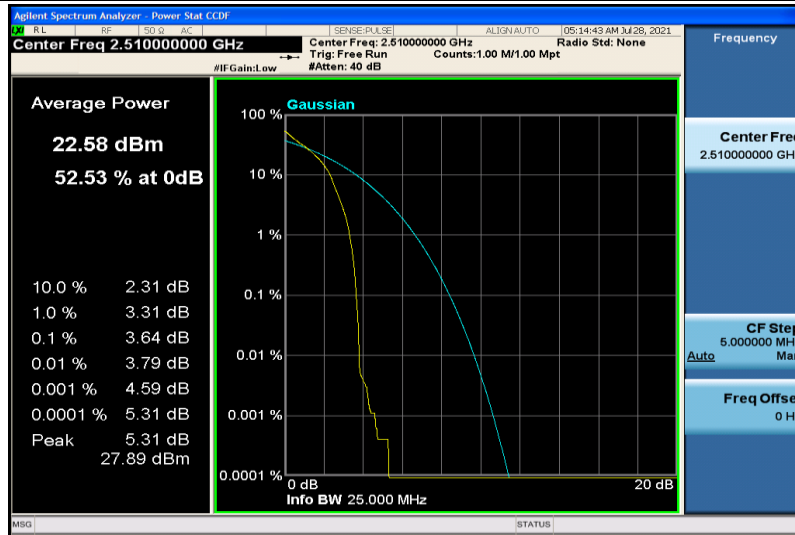

Band7-15MHz-16QAM-21100-1RB#0

Band7-15MHz-16QAM-21100-75RB#0

Band7-15MHz-16QAM-21375-1RB#0

Band7-15MHz-16QAM-21375-75RB#0

Band7-20MHz-QPSK-20850-1RB#0

Band7-20MHz-QPSK-20850-100RB#0

Band7-20MHz-QPSK-21100-1RB#0