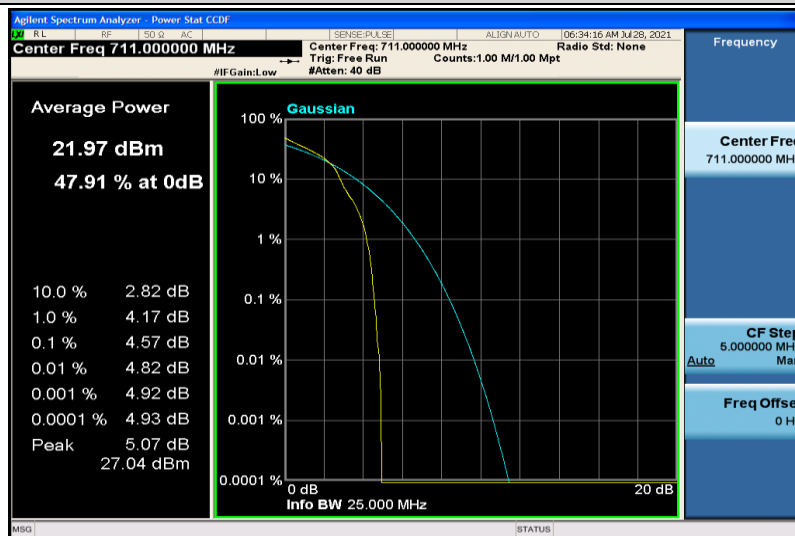

Band12-10MHz-16QAM-23095-50RB#0

Band12-10MHz-16QAM-23130-1RB#0