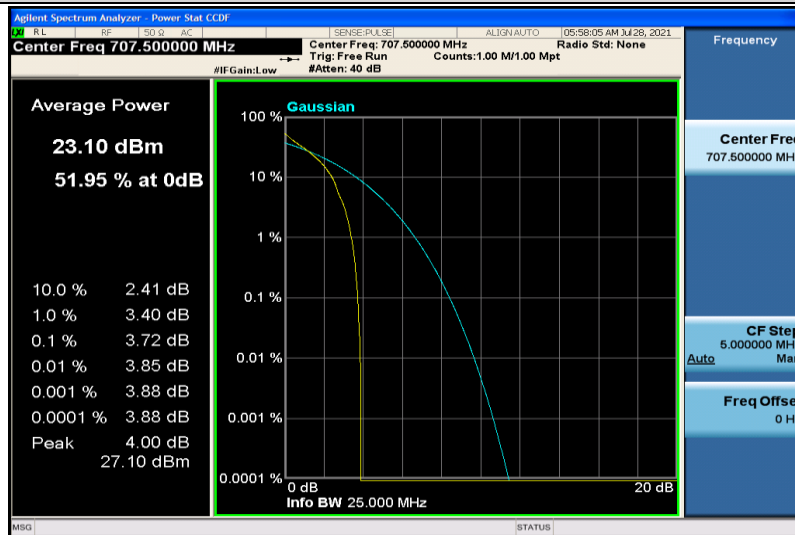

Band12-3MHz-QPSK-23025-15RB#0

Band12-3MHz-QPSK-23095-1RB#0