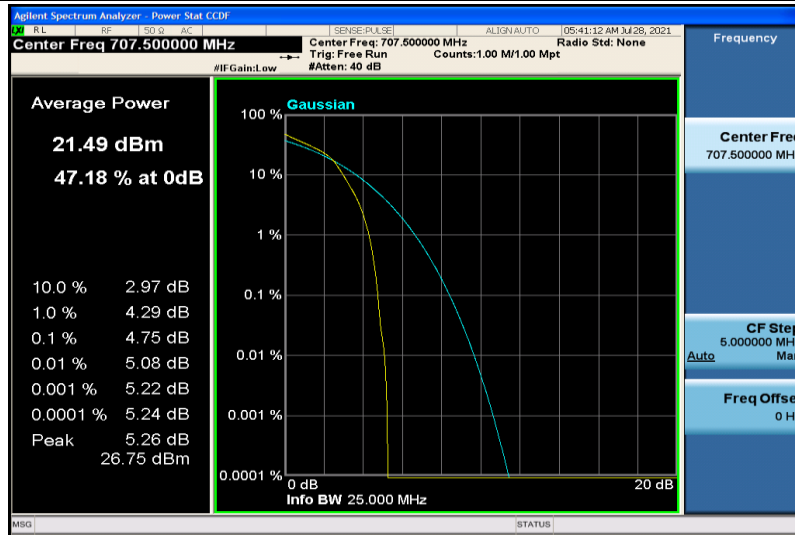

Band12-1.4MHz-QPSK-23173-6RB#0

Band12-1.4MHz-16QAM-23017-1RB#0

Band12-1.4MHz-16QAM-23017-6RB#0

Band12-1.4MHz-16QAM-23095-1RB#0

Band12-1.4MHz-16QAM-23095-6RB#0

Band12-1.4MHz-16QAM-23173-1RB#0

Band12-1.4MHz-16QAM-23173-6RB#0