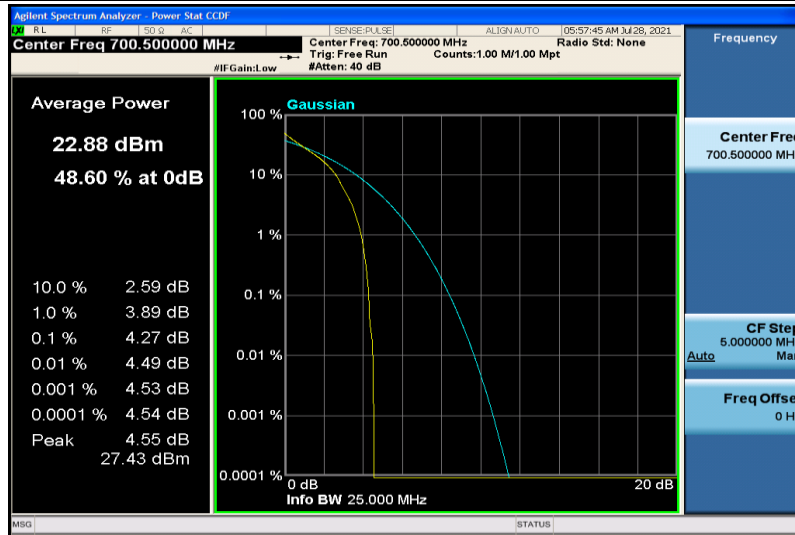

Band12-1.4MHz-QPSK-23173-6RB#0

Band12-1.4MHz-16QAM-23017-1RB#0

Band12-1.4MHz-16QAM-23017-6RB#0

Band12-1.4MHz-16QAM-23095-1RB#0

Band12-1.4MHz-16QAM-23095-6RB#0

Band12-1.4MHz-16QAM-23173-1RB#0

Band12-1.4MHz-16QAM-23173-6RB#0