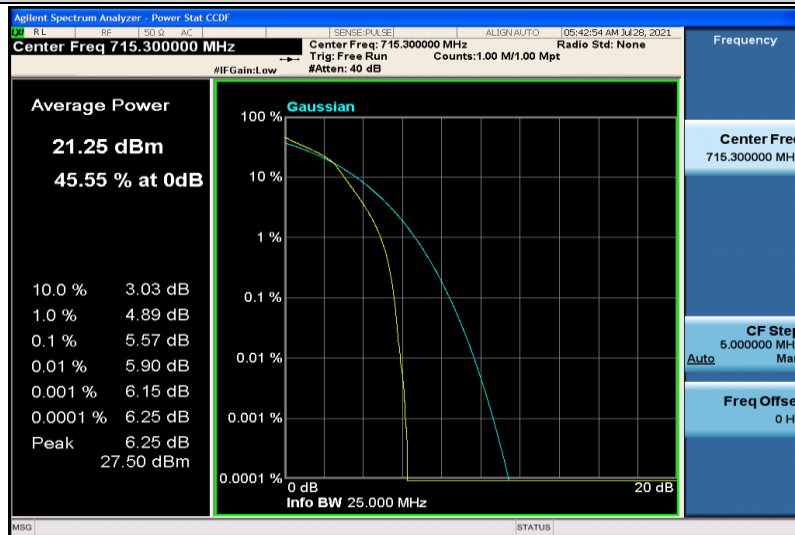

Band12-1.4MHz-QPSK-23173-6RB#0

Band12-1.4MHz-16QAM-23017-1RB#0

Band12-1.4MHz-16QAM-23017-6RB#0

Band12-1.4MHz-16QAM-23095-1RB#0

Band12-1.4MHz-16QAM-23095-6RB#0

Band12-1.4MHz-16QAM-23173-1RB#0

Band12-1.4MHz-16QAM-23173-6RB#0