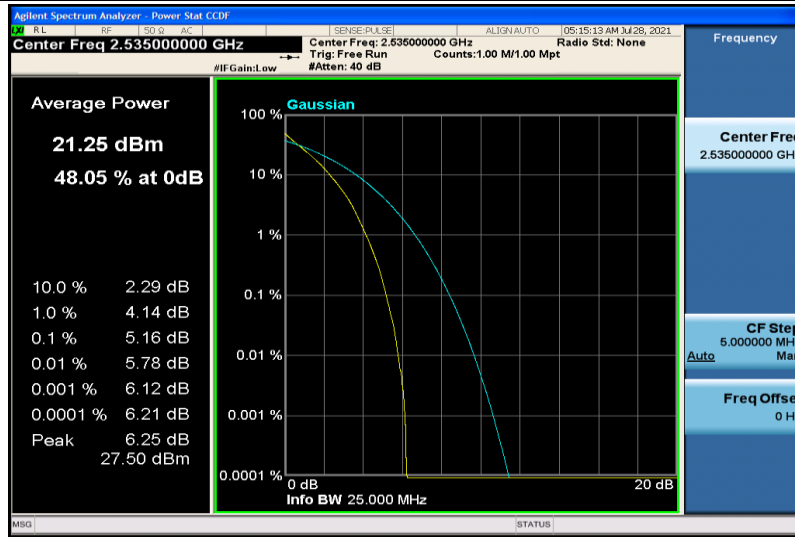

Band7-15MHz-16QAM-21100-1RB#0

Band7-15MHz-16QAM-21100-75RB#0

Band7-15MHz-16QAM-21375-1RB#0

Band7-15MHz-16QAM-21375-75RB#0

Band7-20MHz-QPSK-20850-1RB#0

Band7-20MHz-QPSK-20850-100RB#0

Band7-20MHz-QPSK-21100-1RB#0