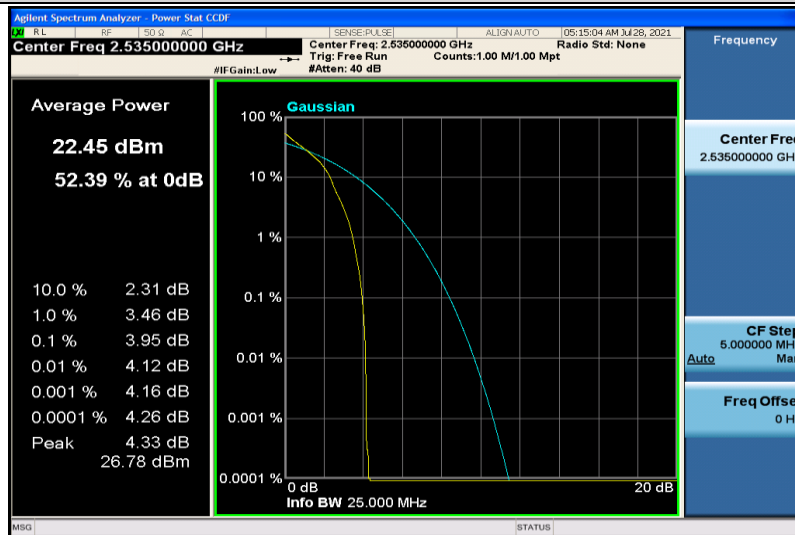

Band7-15MHz-16QAM-21100-1RB#0

Band7-15MHz-16QAM-21100-75RB#0

Band7-15MHz-16QAM-21375-1RB#0

Band7-15MHz-16QAM-21375-75RB#0

Band7-20MHz-QPSK-20850-1RB#0

Band7-20MHz-QPSK-20850-100RB#0

Band7-20MHz-QPSK-21100-1RB#0