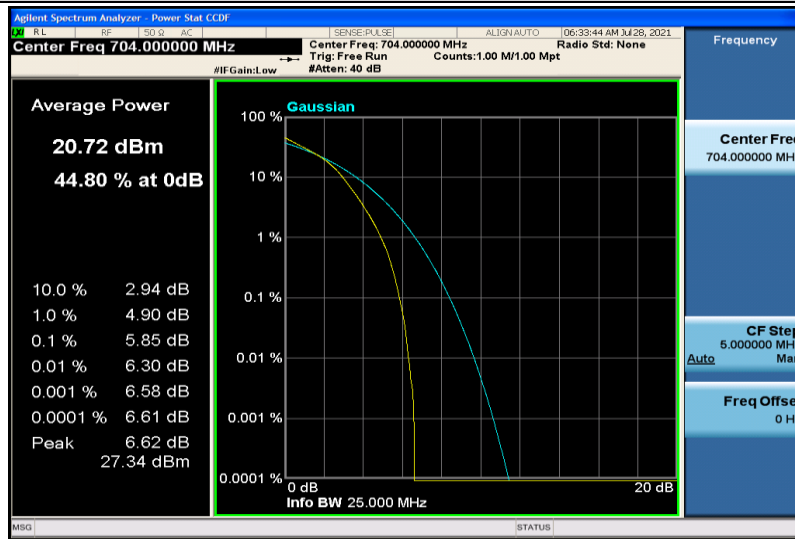

Band12-10MHz-16QAM-23060-1RB#0

Band12-10MHz-16QAM-23060-50RB#0