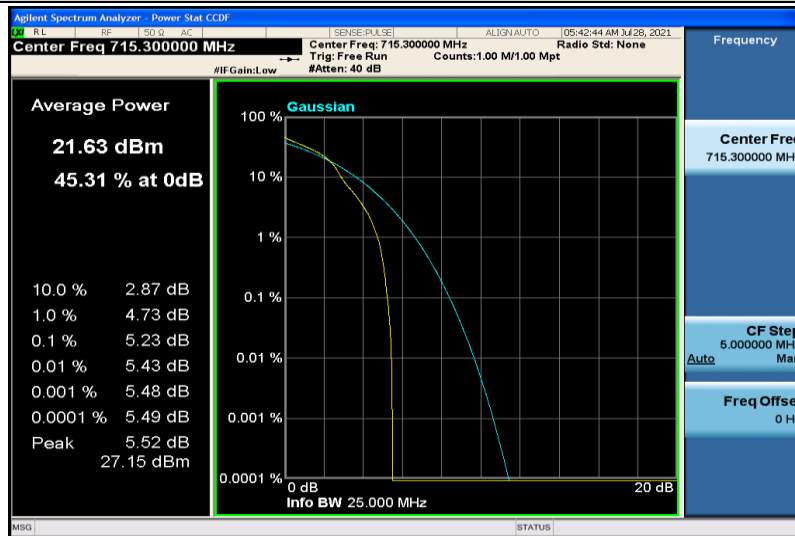

Band12-1.4MHz-QPSK-23173-6RB#0

Band12-1.4MHz-16QAM-23017-1RB#0

Band12-1.4MHz-16QAM-23017-6RB#0

Band12-1.4MHz-16QAM-23095-1RB#0

Band12-1.4MHz-16QAM-23095-6RB#0

Band12-1.4MHz-16QAM-23173-1RB#0

Band12-1.4MHz-16QAM-23173-6RB#0