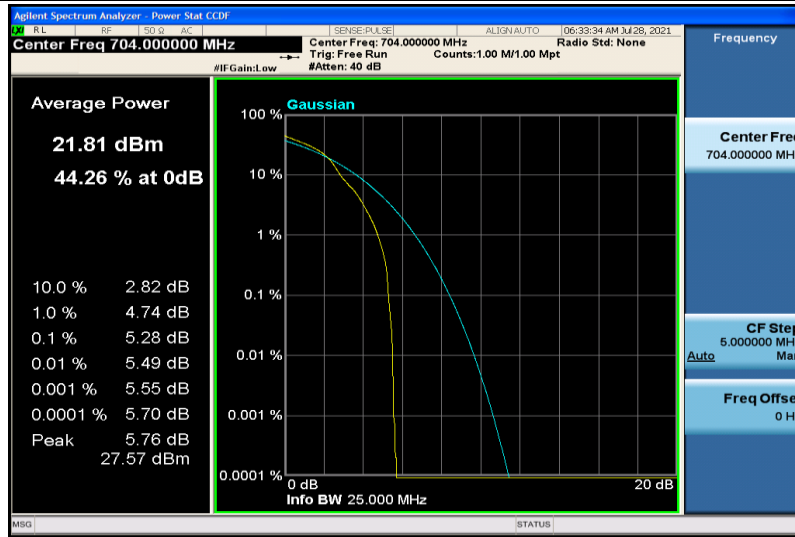

Band12-10MHz-QPSK-23130-50RB#0

Band12-10MHz-16QAM-23060-1RB#0