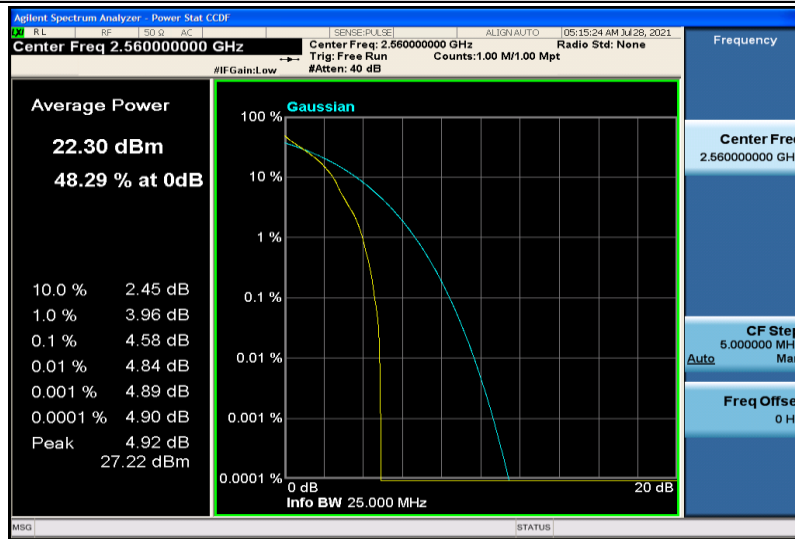

Band7-20MHz-QPSK-21100-100RB#0

Band7-20MHz-QPSK-21350-1RB#0