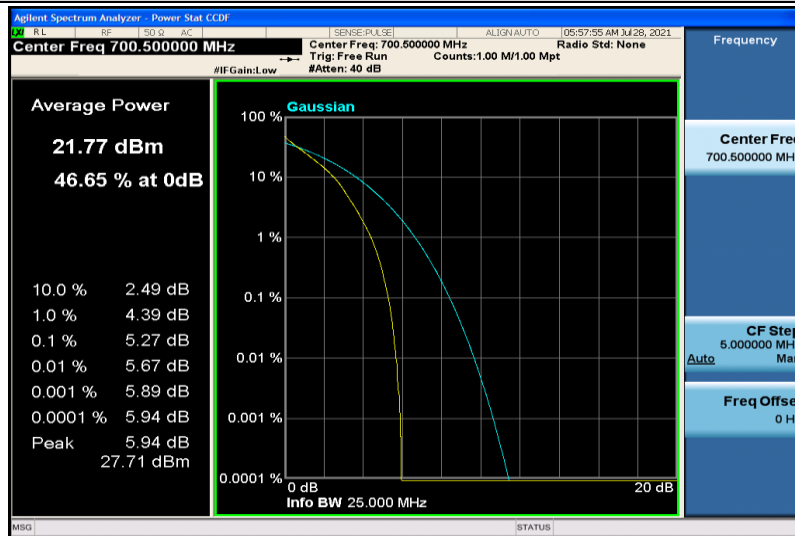

Band12-3MHz-QPSK-23025-1RB#0

Band12-3MHz-QPSK-23025-15RB#0