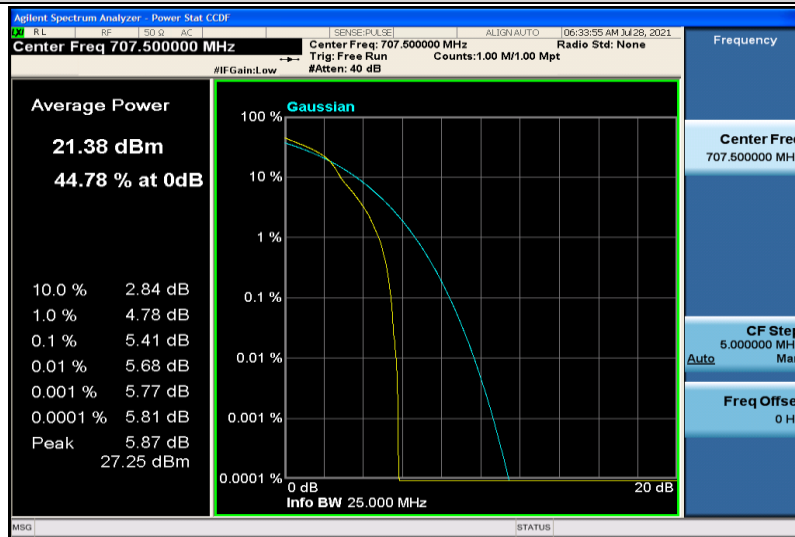

Band12-10MHz-16QAM-23060-50RB#0

Band12-10MHz-16QAM-23095-1RB#0