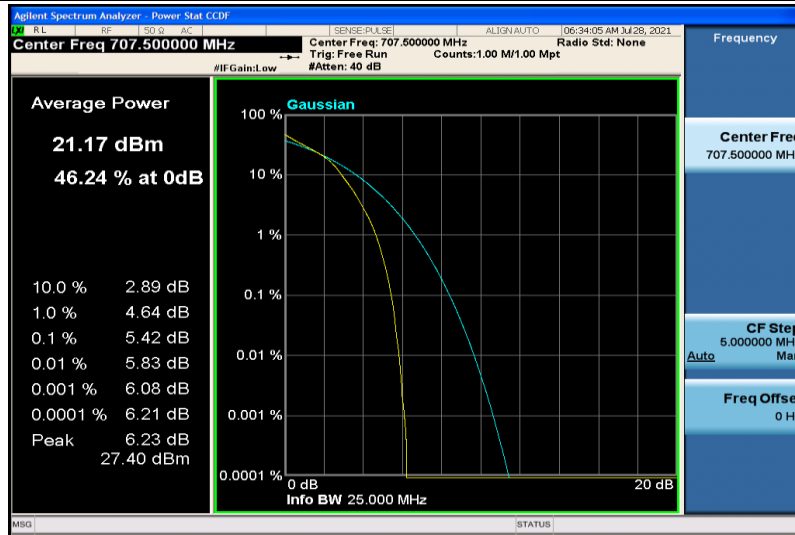

Band12-10MHz-16QAM-23095-1RB#0

Band12-10MHz-16QAM-23095-50RB#0