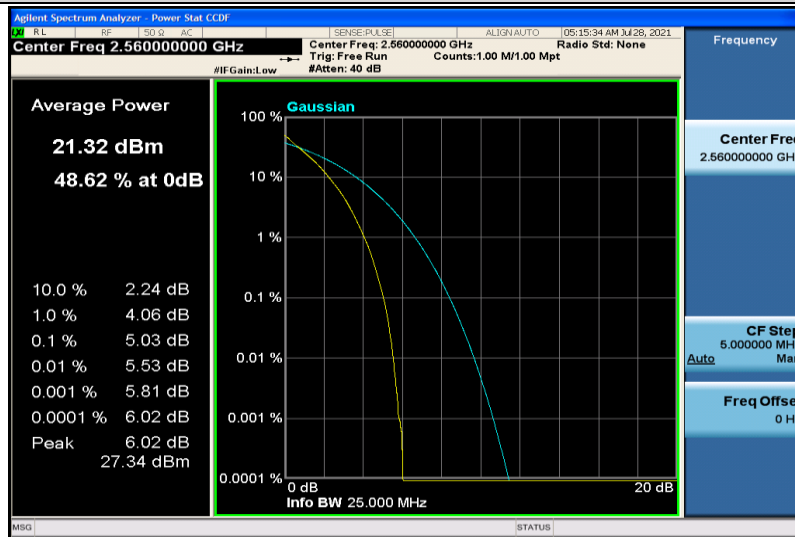

Band7-20MHz-QPSK-21350-1RB#0

Band7-20MHz-QPSK-21350-100RB#0