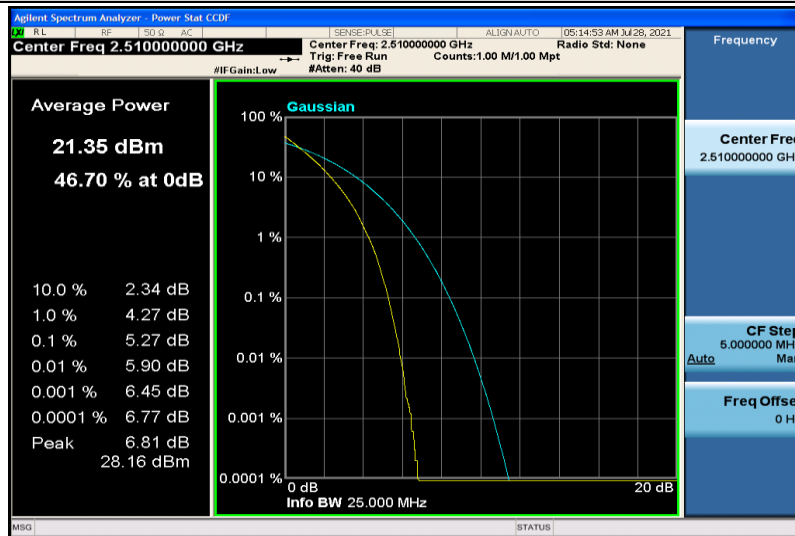

Band7-15MHz-16QAM-21100-1RB#0

Band7-15MHz-16QAM-21100-75RB#0

Band7-15MHz-16QAM-21375-1RB#0

Band7-15MHz-16QAM-21375-75RB#0

Band7-20MHz-QPSK-20850-1RB#0

Band7-20MHz-QPSK-20850-100RB#0

Band7-20MHz-QPSK-21100-1RB#0