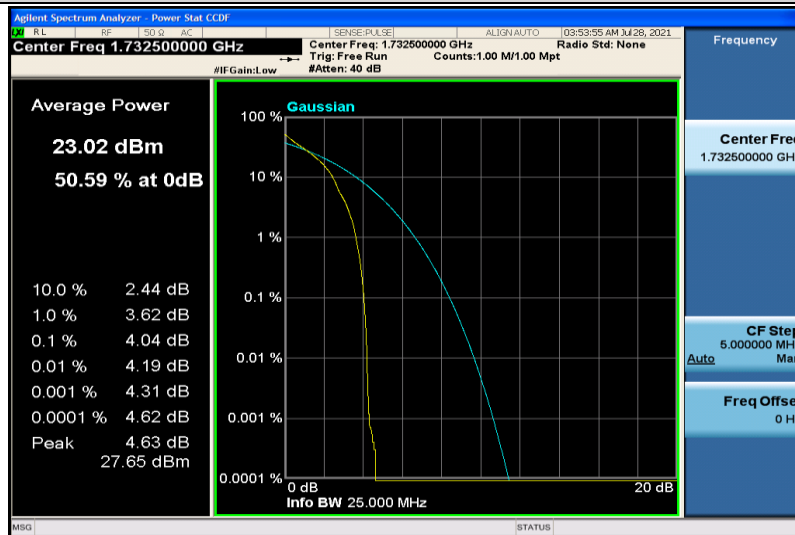

Band4-15MHz-16QAM-20175-75RB#0

Band4-15MHz-16QAM-20325-1RB#0

Band4-15MHz-16QAM-20325-75RB#0

Band4-20MHz-QPSK-20050-1RB#0

Band4-20MHz-QPSK-20050-100RB#0

Band4-20MHz-QPSK-20175-1RB#0

Band4-20MHz-QPSK-20175-100RB#0