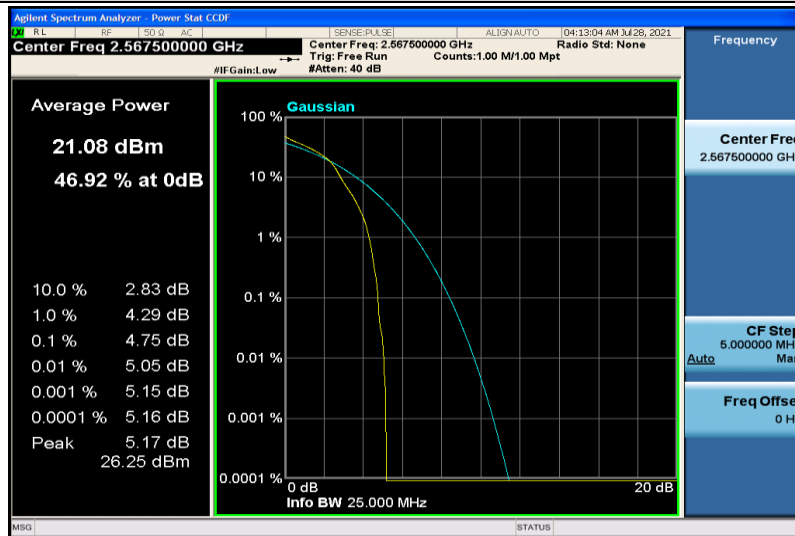

Band7-5MHz-16QAM-21100-25RB#0

Band7-5MHz-16QAM-21425-1RB#0