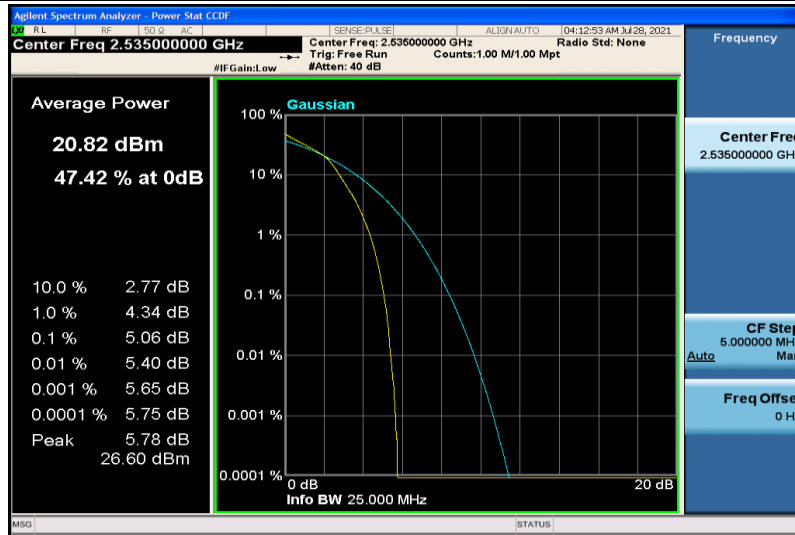

Band7-5MHz-16QAM-21100-1RB#0

Band7-5MHz-16QAM-21100-25RB#0