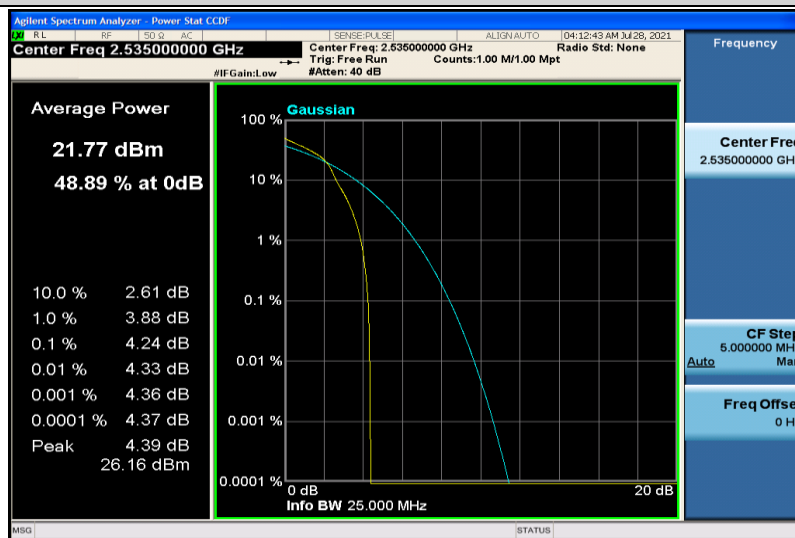

Band7-5MHz-16QAM-20775-25RB#0

Band7-5MHz-16QAM-21100-1RB#0