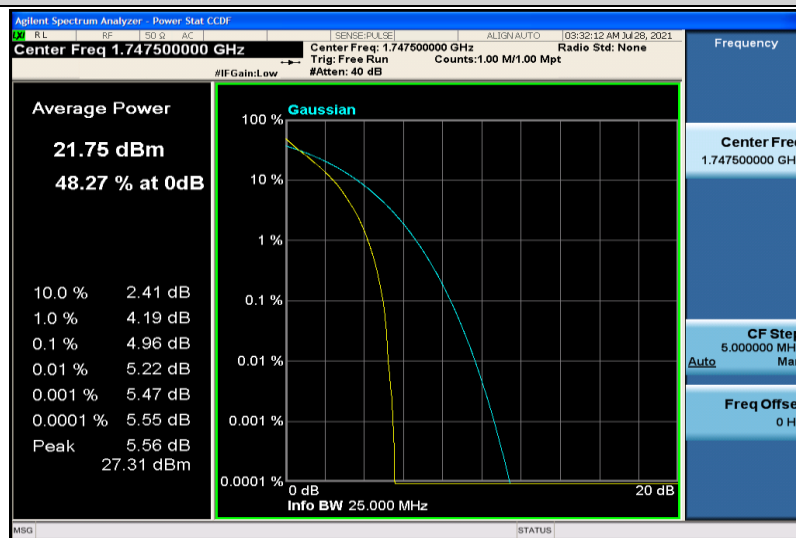

Band4-15MHz-QPSK-20325-1RB#0

Band4-15MHz-QPSK-20325-75RB#0