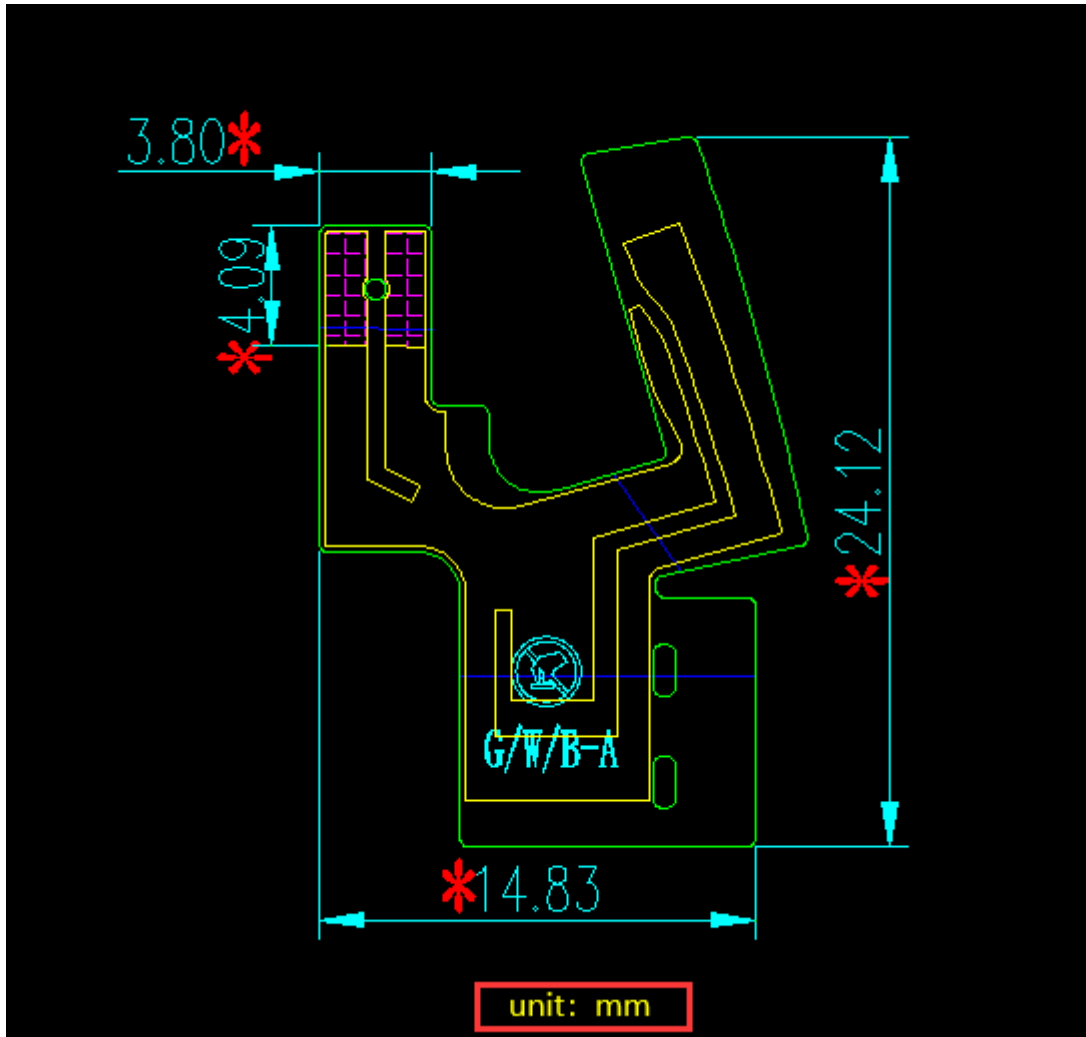

Technical Specification		
product model	S55309A	
		Antenna Gain(dBi):
GPS	1.57GHz	1.3
Bluetooth	2.4~2.48GHz	1.4
WIFI	2.4~2.5GHz	1.5

Antenna size diagram:

Apple picture: