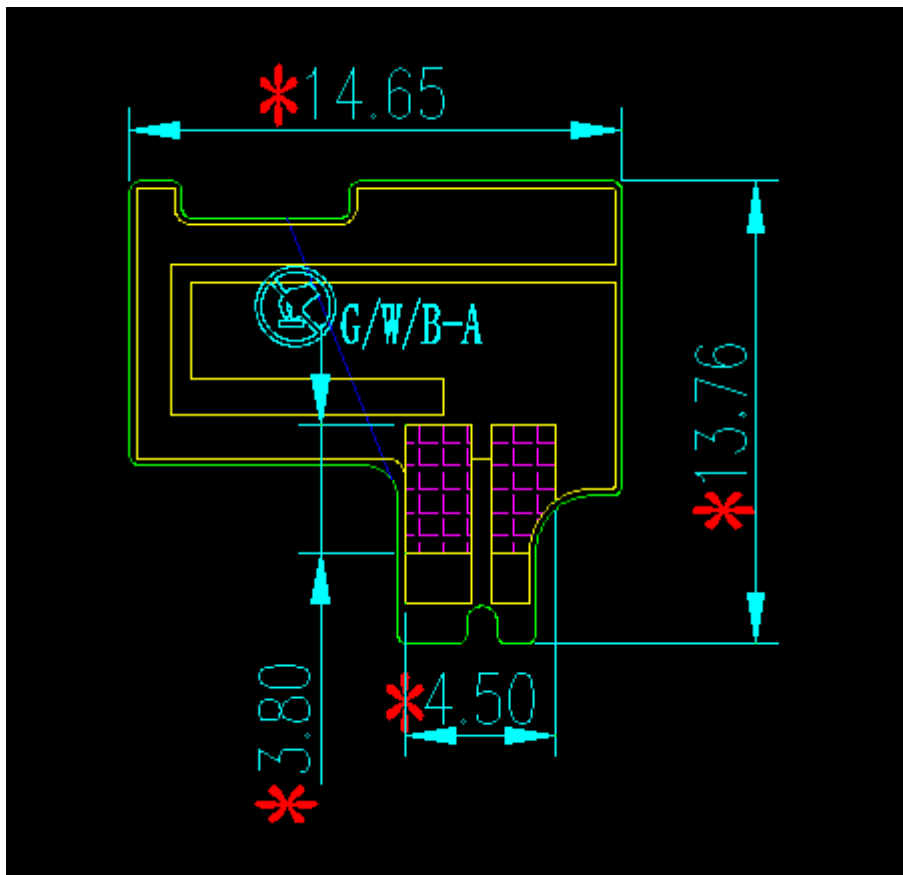

Technical Specification		
product model	S55309A	
		Antenna Gain(dBi):
GPS	1.57GHz	1.0
Bluetooth	2.4~2.48GHz	1.1
WIFI	2.4~2.5GHz	1.1

Antenna size diagram:

## Apple picture: GPS(1575Mhz)

## 2.4G WIFI(2.4G~2.5G)