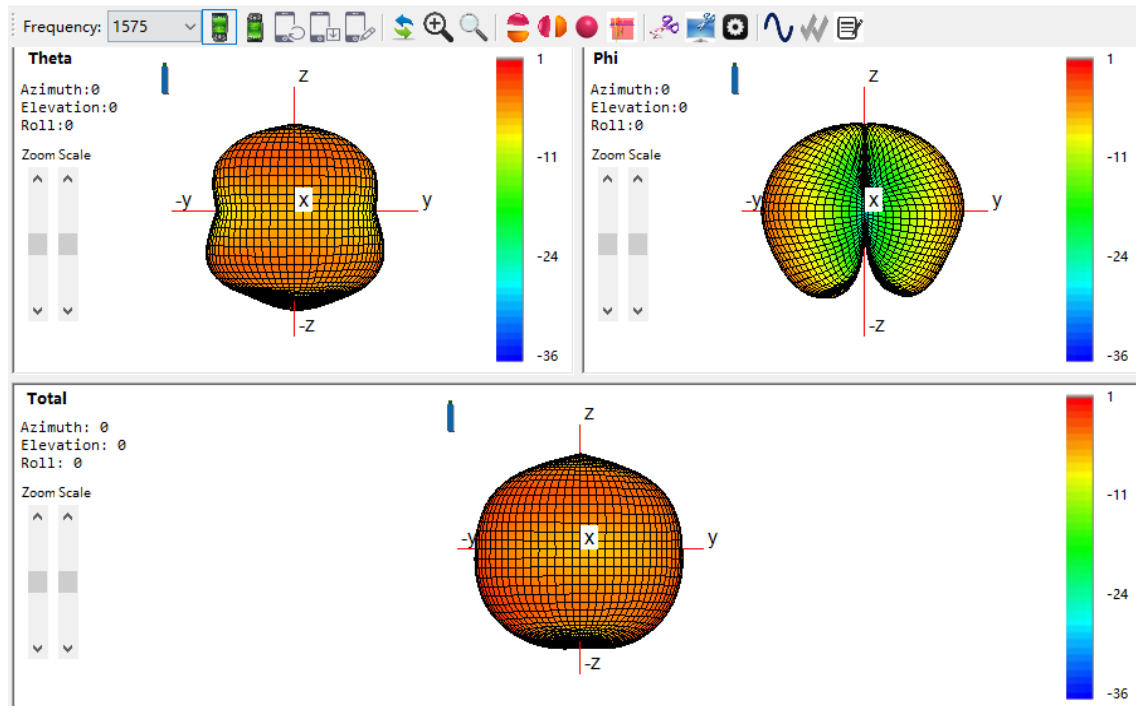

Technical Specification		
product model	S55309A	
		Antenna Gain(dBi):
GPS	1.57GHz	1.0
Bluetooth	2.4~2.48GHz	1.1
WIFI	2.4~2.5GHz	1.1

Antenna size diagram:

## Apple picture: GPS(1575Mhz)

## 2.4G WIFI(2.4G~2.5G)