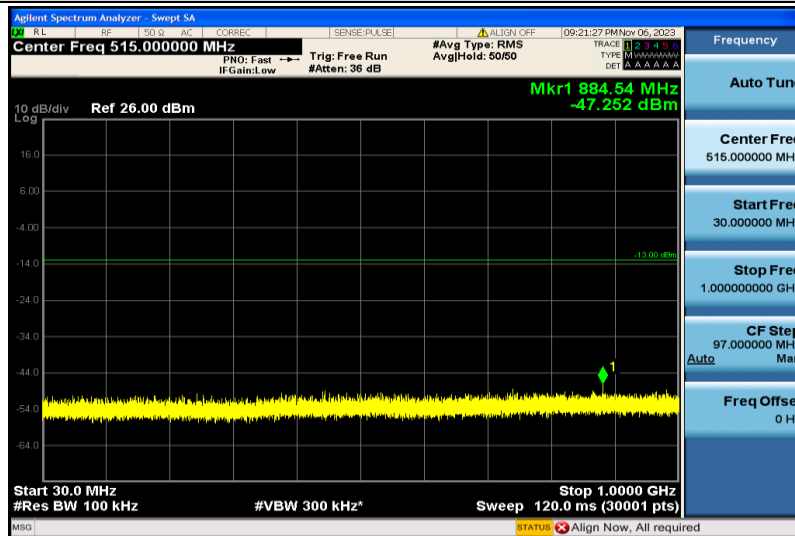

Band4-1.4MHz-16QAM-20175-1RB#0-1000~26000MHz

Band4-1.4MHz-16QAM-20393-1RB#0-30~1000MHz