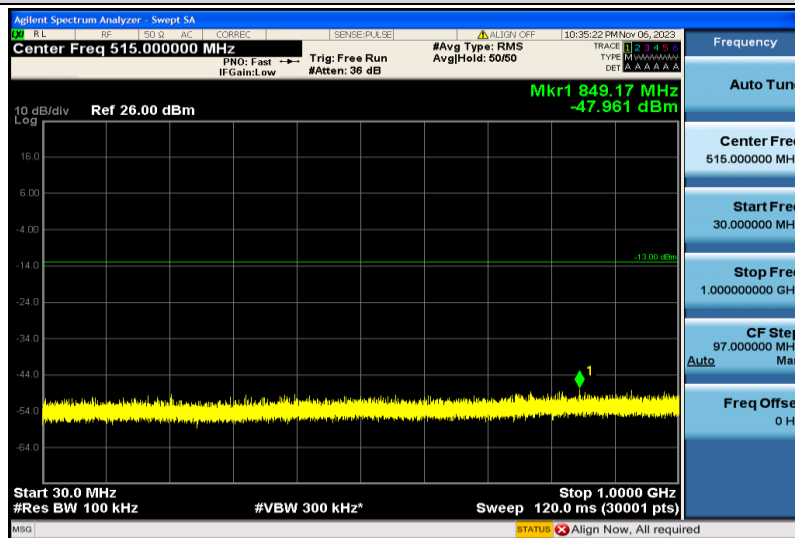

Band4-15MHz-QPSK-20175-1RB#0-1000~26000MHz

Band4-15MHz-QPSK-20325-1RB#0-30~1000MHz