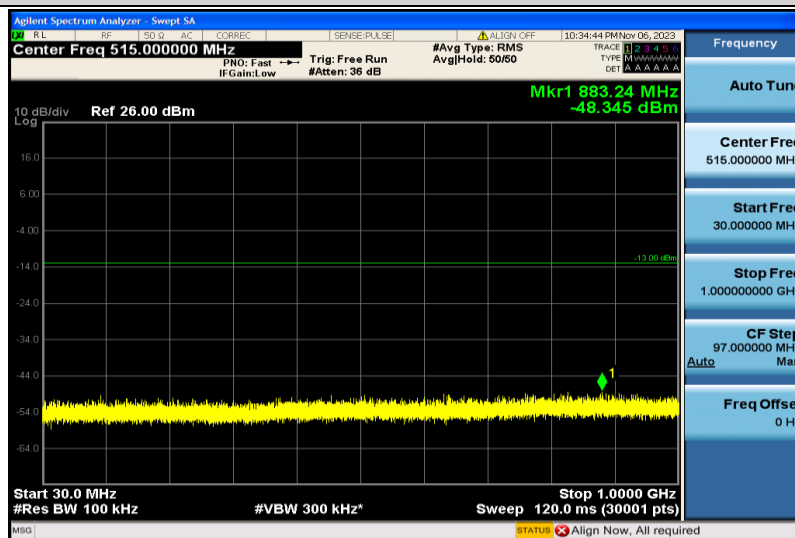

Band4-15MHz-16QAM-20025-1RB#0-1000~26000MHz

Band4-15MHz-16QAM-20175-1RB#0-30~1000MHz