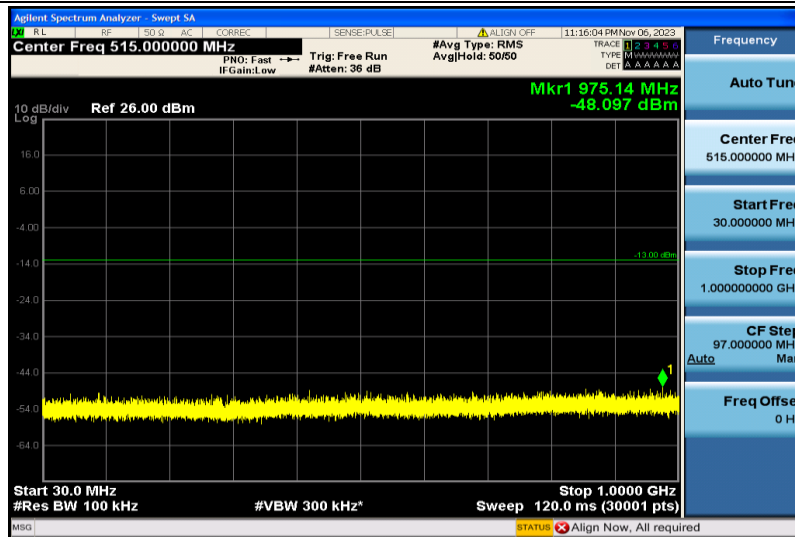

Band4-15MHz-16QAM-20025-1RB#0-1000~26000MHz

Band4-15MHz-16QAM-20175-1RB#0-30~1000MHz

Band4-15MHz-16QAM-20175-1RB#0-1000~26000MHz

Band4-15MHz-16QAM-20325-1RB#0-30~1000MHz

Band4-15MHz-16QAM-20325-1RB#0-1000~26000MHz