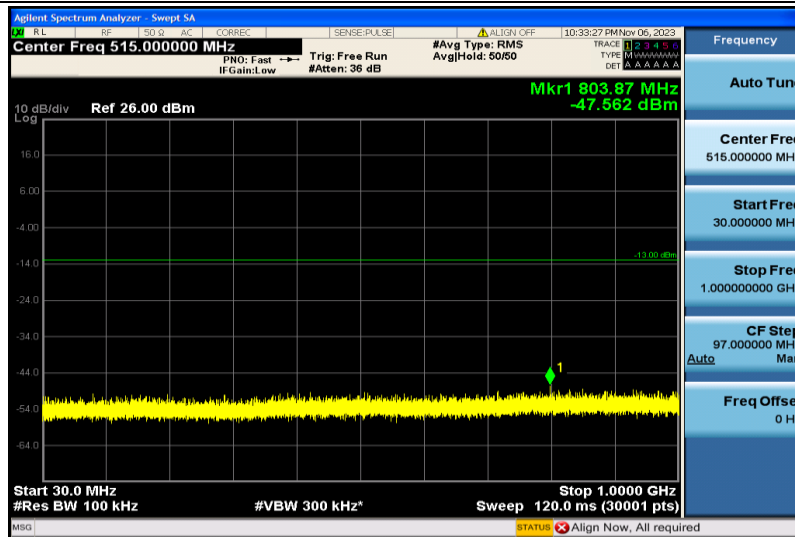

Band4-15MHz-QPSK-20175-1RB#0-30~1000MHz

Band4-15MHz-QPSK-20175-1RB#0-1000~26000MHz

Band4-15MHz-QPSK-20325-1RB#0-30~1000MHz

Band4-15MHz-QPSK-20325-1RB#0-1000~26000MHz

Band4-15MHz-16QAM-20025-1RB#0-30~1000MHz