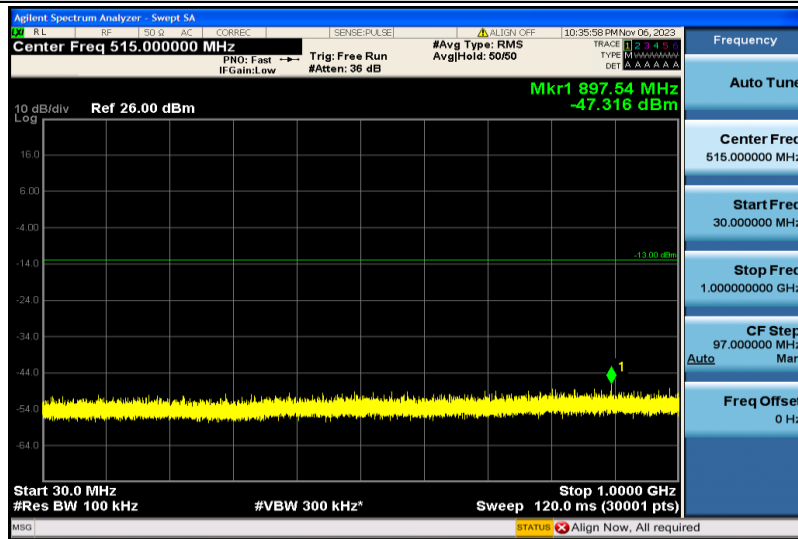

Band4-15MHz-16QAM-20175-1RB#0-1000~26000MHz

Band4-15MHz-16QAM-20325-1RB#0-30~1000MHz