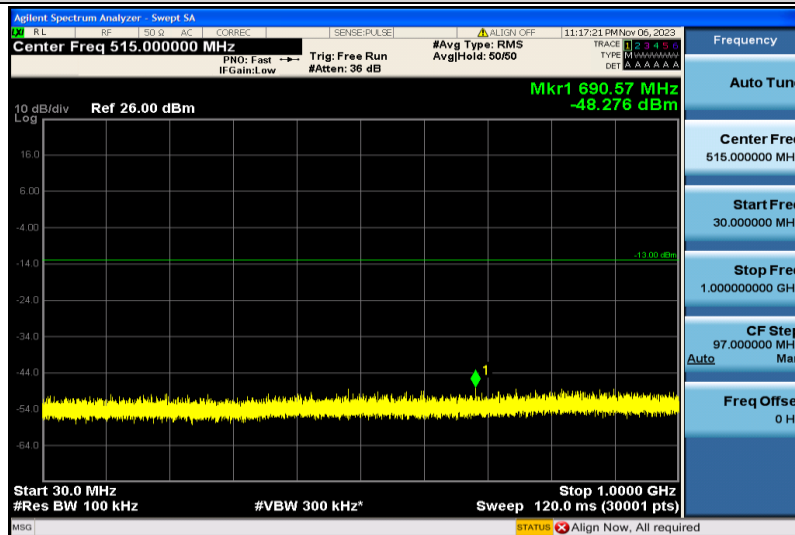

Band4-20MHz-QPSK-20050-1RB#0-1000~26000MHz

Band4-20MHz-QPSK-20175-1RB#0-30~1000MHz