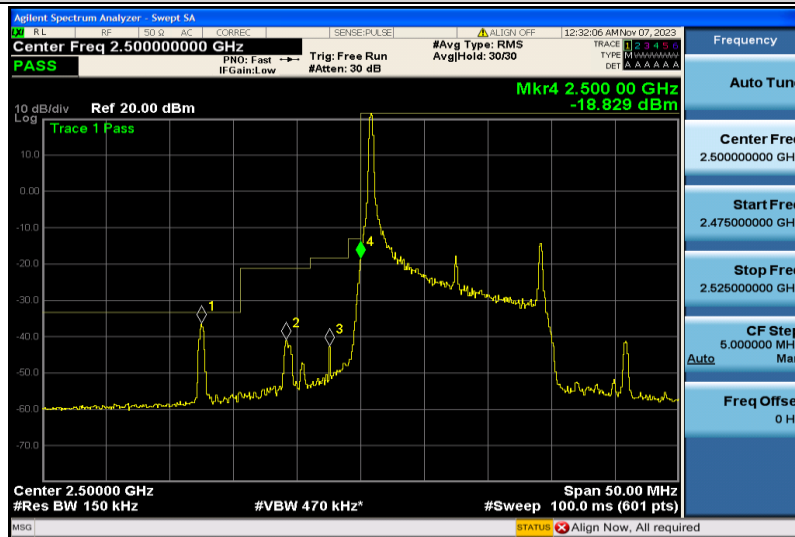

Band7-10MHz-16QAM-21400-50RB#0

Band7-15MHz-QPSK-20825-1RB#0