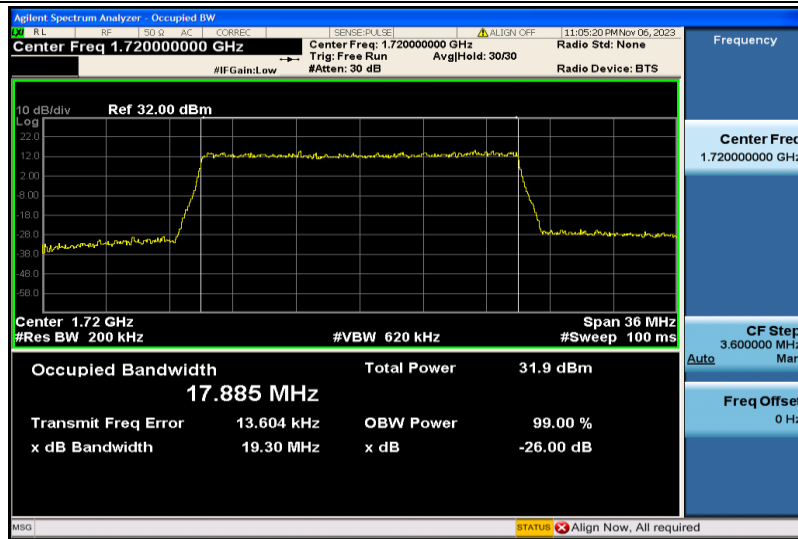

Band4-20MHz-QPSK-20050-100RB#0-17.885