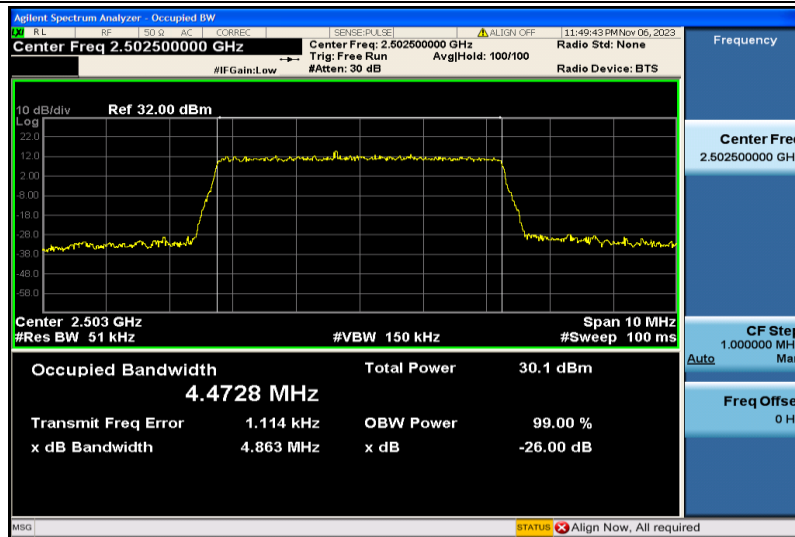

Band4-20MHz-16QAM-20050-100RB#0-17.913

Band4-20MHz-16QAM-20175-100RB#0-17.888

Band4-20MHz-16QAM-20300-100RB#0-17.887

Band7-5MHz-QPSK-20775-25RB#0-4.4829

Band7-5MHz-QPSK-21100-25RB#0-4.4688

Band7-5MHz-QPSK-21425-25RB#0-4.4777