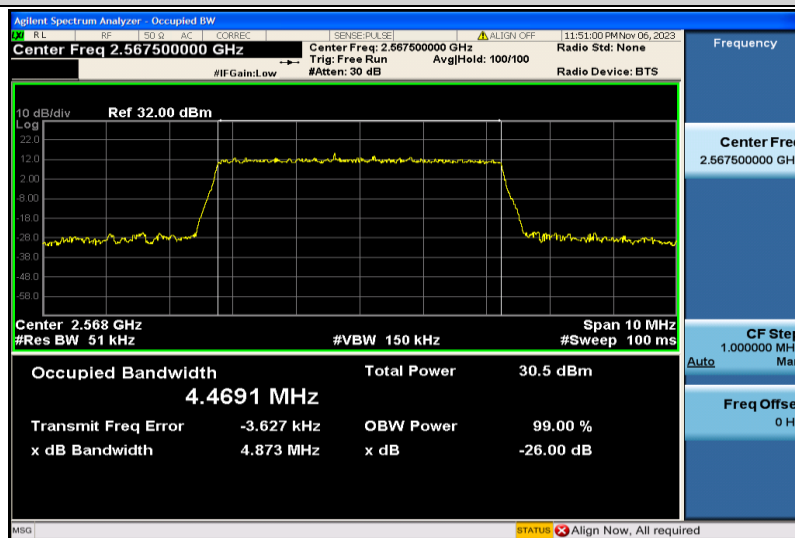

Band7-5MHz-16QAM-21425-25RB#0-4.4691