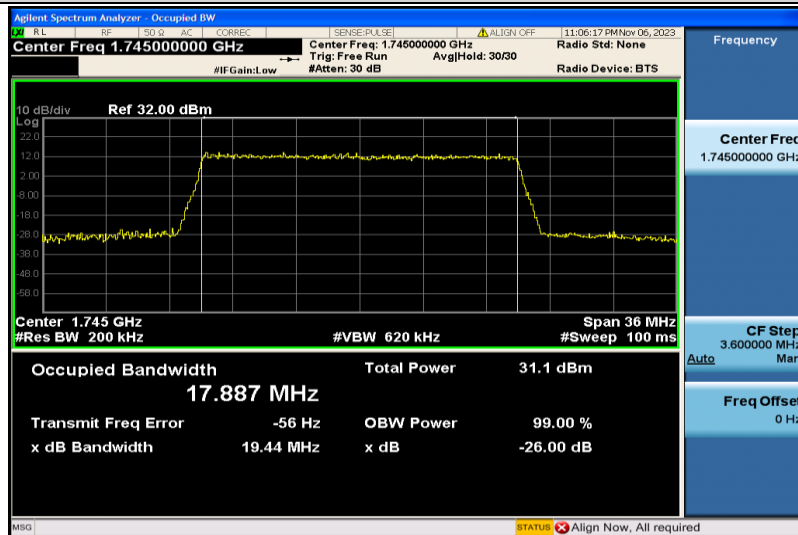

Band4-20MHz-16QAM-20300-100RB#0-17.887