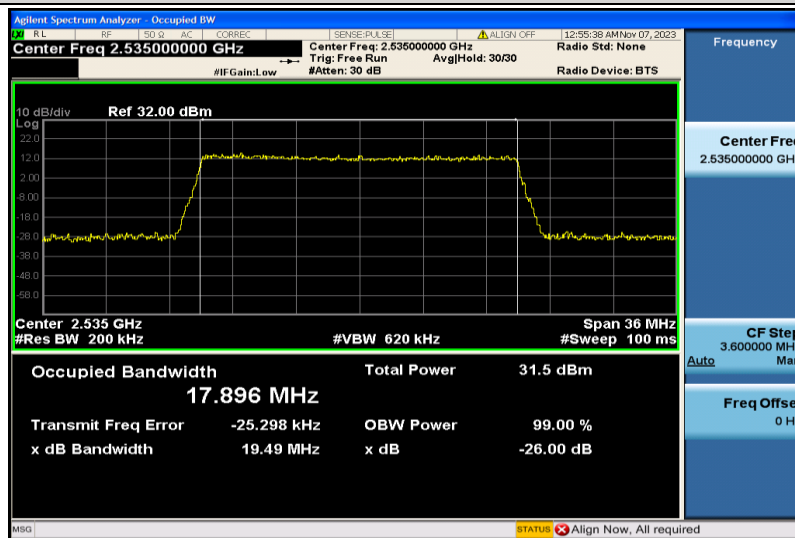

Band7-15MHz-16QAM-20825-75RB#0-13.418

Band7-15MHz-16QAM-21100-75RB#0-13.444

Band7-15MHz-16QAM-21375-75RB#0-13.405

Band7-20MHz-QPSK-20850-100RB#0-17.883

Band7-20MHz-QPSK-21100-100RB#0-17.896

Band7-20MHz-QPSK-21350-100RB#0-17.883