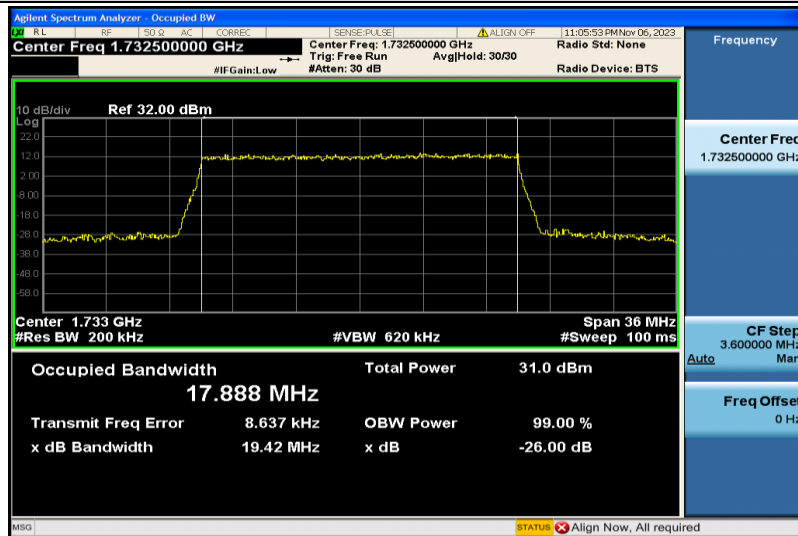

Band4-20MHz-16QAM-20175-100RB#0-17.888