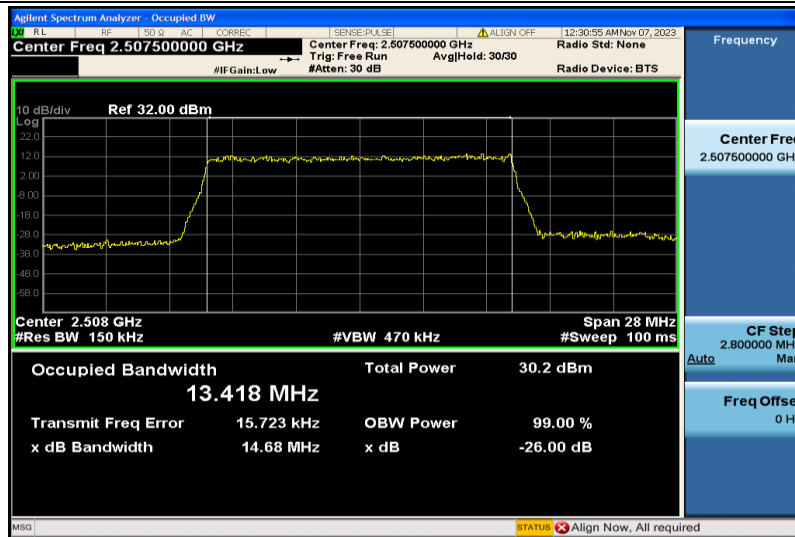

Band7-10MHz-16QAM-20800-50RB#0-8.9376

Band7-10MHz-16QAM-21100-50RB#0-8.9522

Band7-10MHz-16QAM-21400-50RB#0-8.9576

Band7-15MHz-QPSK-20825-75RB#0-13.422

Band7-15MHz-QPSK-21100-75RB#0-13.432

Band7-15MHz-QPSK-21375-75RB#0-13.416