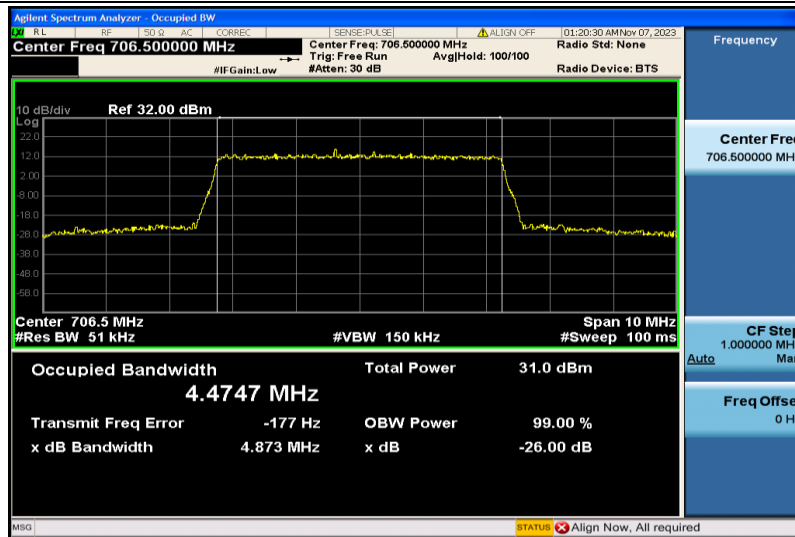

Band7-20MHz-16QAM-20850-100RB#0-17.931

Band7-20MHz-16QAM-21100-100RB#0-17.903

Band7-20MHz-16QAM-21350-100RB#0-17.909

Band17-5MHz-QPSK-23755-25RB#0-4.4838

Band17-5MHz-QPSK-23790-25RB#0-4.4656

Band17-5MHz-QPSK-23825-25RB#0-4.4787