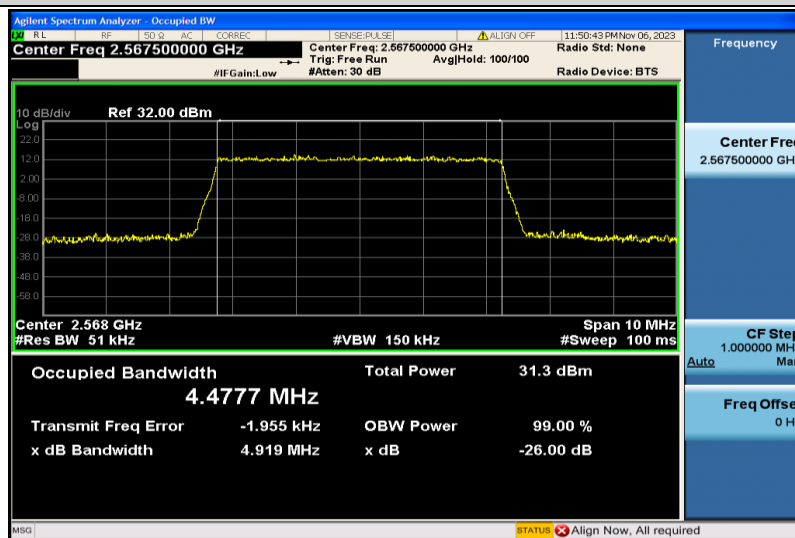

Band4-20MHz-16QAM-20050-100RB#0-17.913

Band4-20MHz-16QAM-20175-100RB#0-17.888

Band4-20MHz-16QAM-20300-100RB#0-17.887

Band7-5MHz-QPSK-20775-25RB#0-4.4829

Band7-5MHz-QPSK-21100-25RB#0-4.4688

Band7-5MHz-QPSK-21425-25RB#0-4.4777