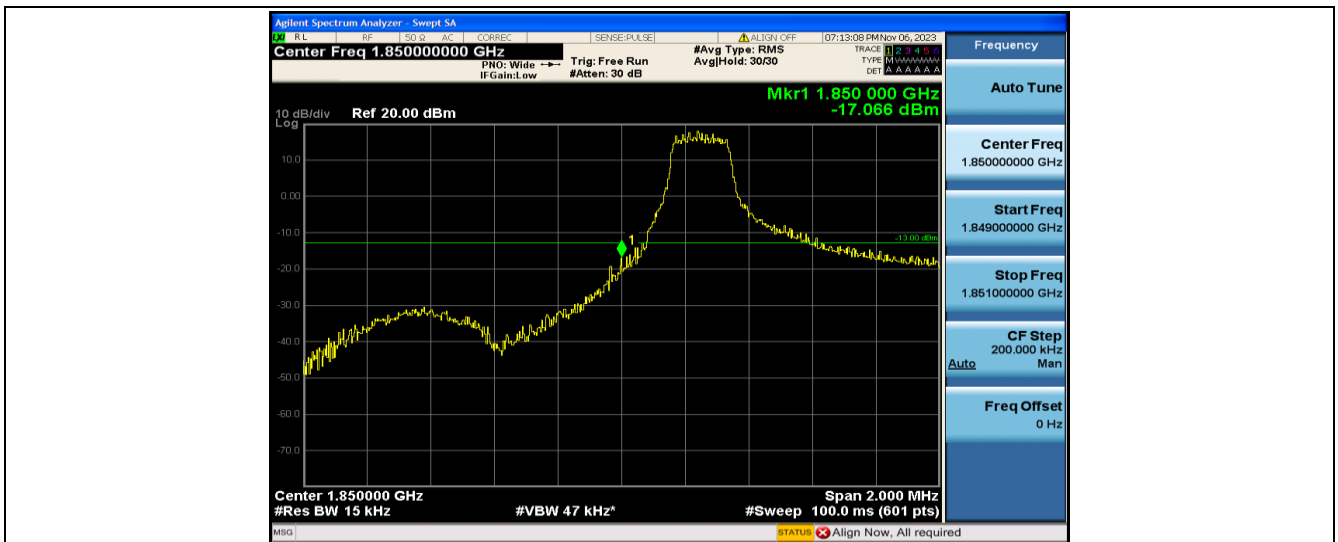

Band17	5MHz	QPSK	23755	1RB#0	-15.71	PASS
Band17	5MHz	QPSK	23755	25RB#0	-23.69	PASS
Band17	5MHz	QPSK	23825	1RB#24	-16.32	PASS
Band17	5MHz	QPSK	23825	25RB#0	-27.41	PASS
Band17	5MHz	16QAM	23755	1RB#0	-16.68	PASS
Band17	5MHz	16QAM	23755	25RB#0	-25.81	PASS
Band17	5MHz	16QAM	23825	1RB#24	-15.92	PASS
Band17	5MHz	16QAM	23825	25RB#0	-28.12	PASS
Band17	10MHz	QPSK	23780	1RB#0	-18.45	PASS
Band17	10MHz	QPSK	23780	50RB#0	-28.91	PASS
Band17	10MHz	QPSK	23800	1RB#49	-18.83	PASS
Band17	10MHz	QPSK	23800	50RB#0	-29.49	PASS
Band17	10MHz	16QAM	23780	1RB#0	-19.43	PASS
Band17	10MHz	16QAM	23780	50RB#0	-28.34	PASS
Band17	10MHz	16QAM	23800	1RB#49	-18.83	PASS
Band17	10MHz	16QAM	23800	50RB#0	-29.39	PASS

Test Graphs

Band2-1.4MHz-QPSK-18607-1RB#0