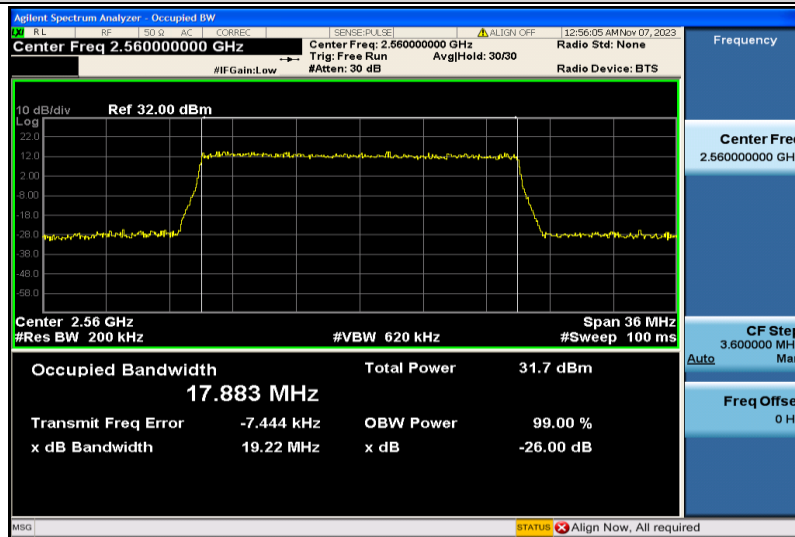

Band7-15MHz-16QAM-20825-75RB#0-13.418

Band7-15MHz-16QAM-21100-75RB#0-13.444

Band7-15MHz-16QAM-21375-75RB#0-13.405

Band7-20MHz-QPSK-20850-100RB#0-17.883

Band7-20MHz-QPSK-21100-100RB#0-17.896

Band7-20MHz-QPSK-21350-100RB#0-17.883