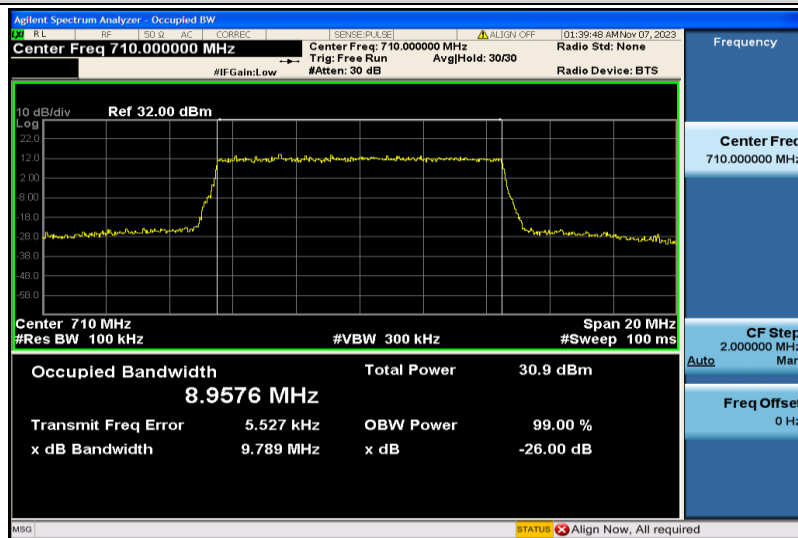

Band17-10MHz-16QAM-23790-50RB#0-8.9576