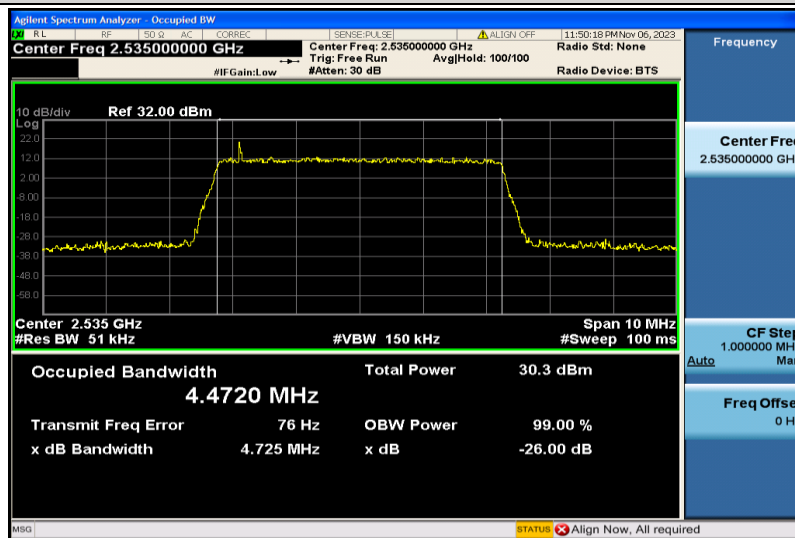

Band7-5MHz-16QAM-21100-25RB#0-4.4720