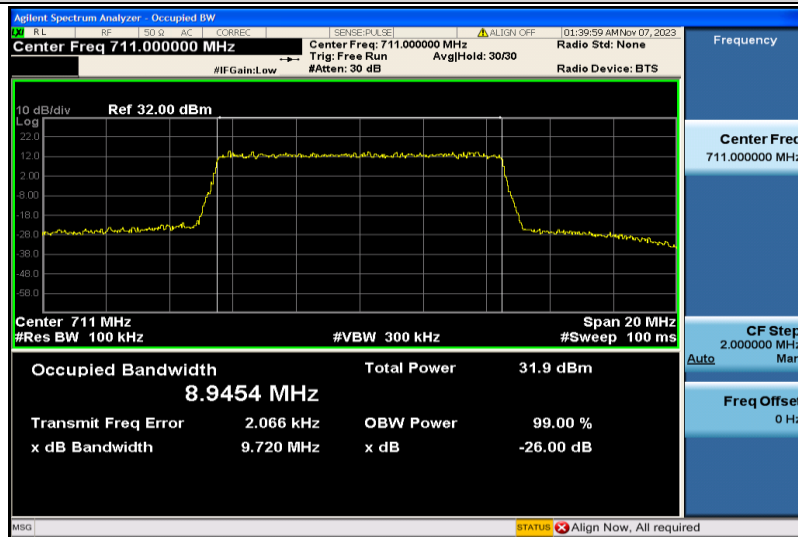

Band17-5MHz-16QAM-23755-25RB#0-4.4747

Band17-5MHz-16QAM-23790-25RB#0-4.4768

Band17-5MHz-16QAM-23825-25RB#0-4.4799

Band17-10MHz-QPSK-23780-50RB#0-8.9457

Band17-10MHz-QPSK-23790-50RB#0-8.9330

Band17-10MHz-QPSK-23800-50RB#0-8.9454