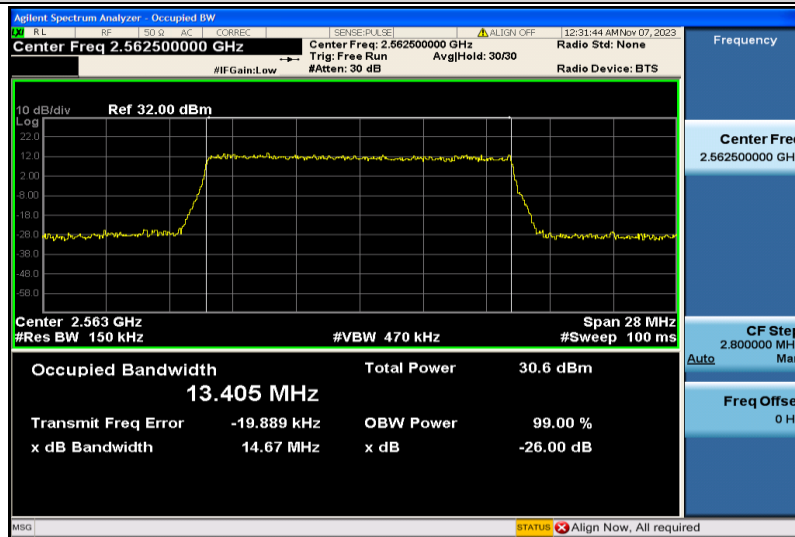

Band7-15MHz-16QAM-21375-75RB#0-13.405