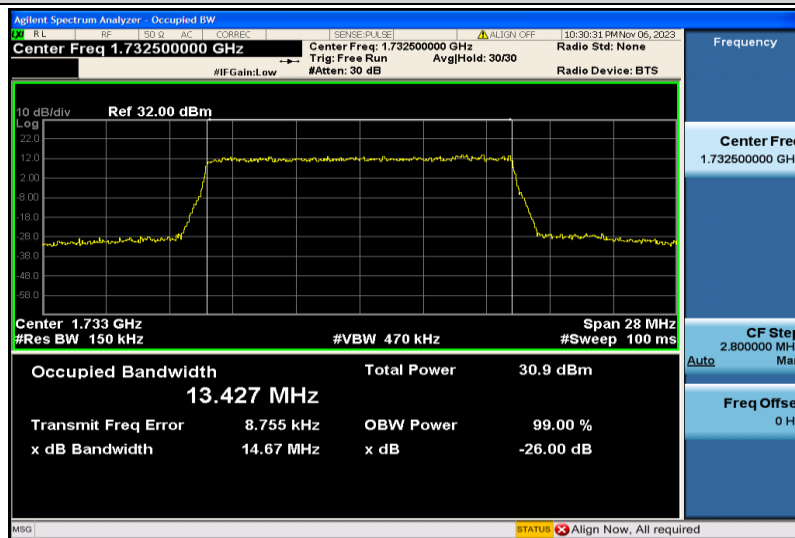

Band4-15MHz-16QAM-20175-75RB#0-13.427