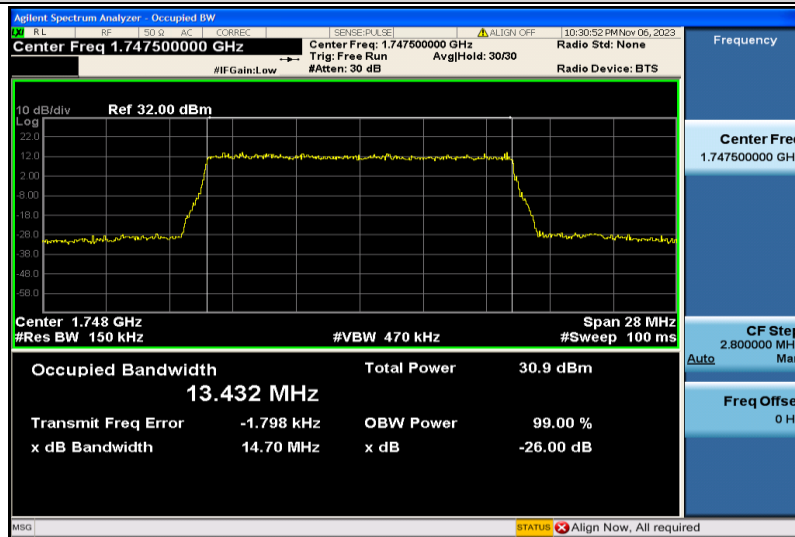

Band4-15MHz-16QAM-20325-75RB#0-13.432