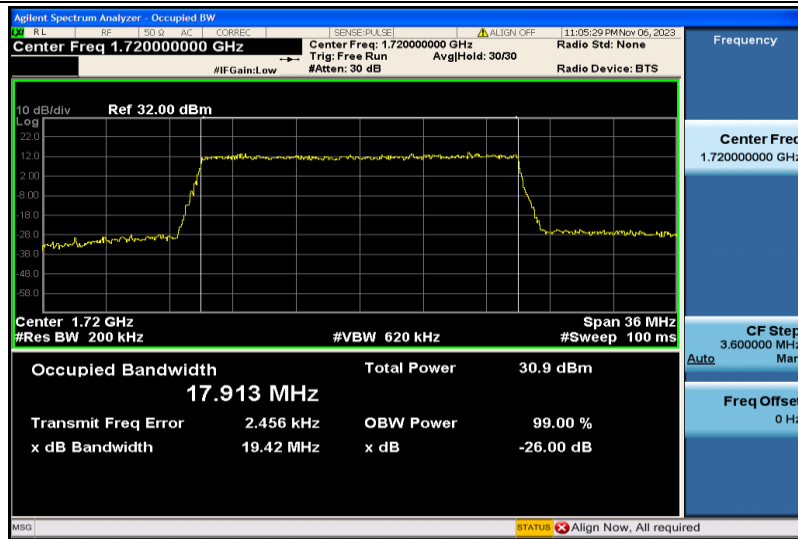

Band4-15MHz-16QAM-20025-75RB#0-13.425

Band4-15MHz-16QAM-20175-75RB#0-13.427

Band4-15MHz-16QAM-20325-75RB#0-13.432

Band4-20MHz-QPSK-20050-100RB#0-17.885

Band4-20MHz-QPSK-20175-100RB#0-17.890

Band4-20MHz-QPSK-20300-100RB#0-17.922