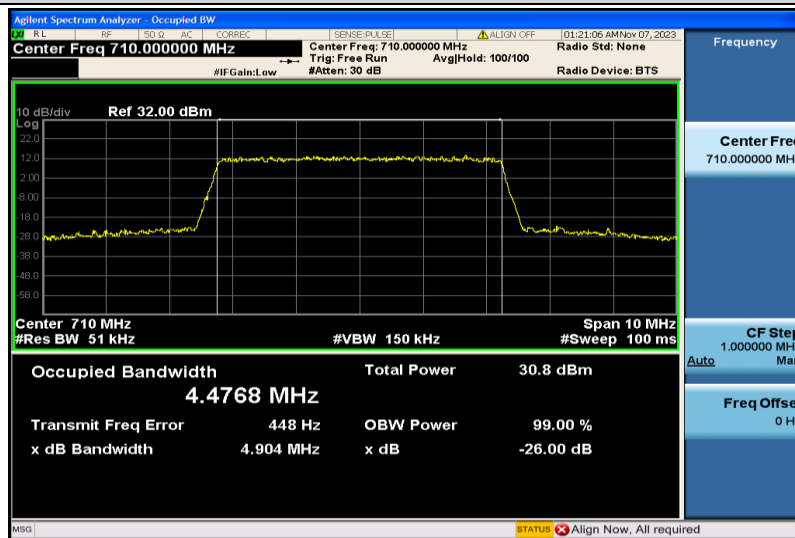

Band17-5MHz-16QAM-23790-25RB#0-4.4768