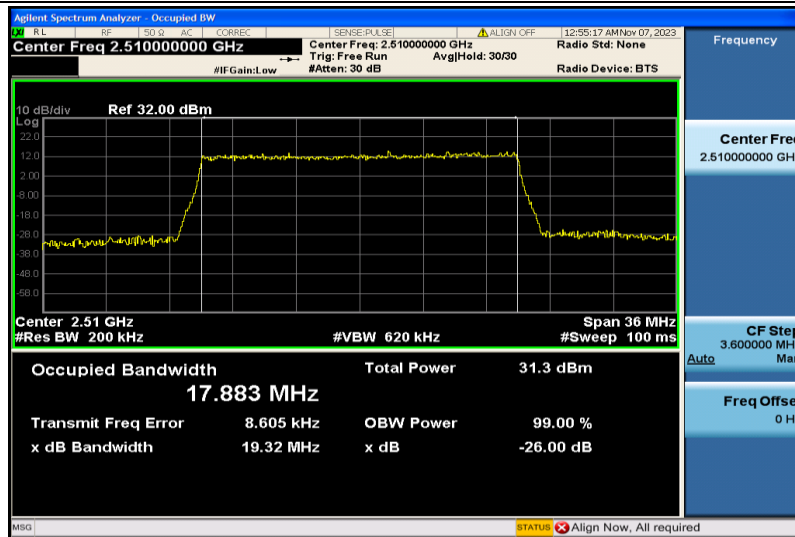

Band7-20MHz-QPSK-20850-100RB#0-17.883