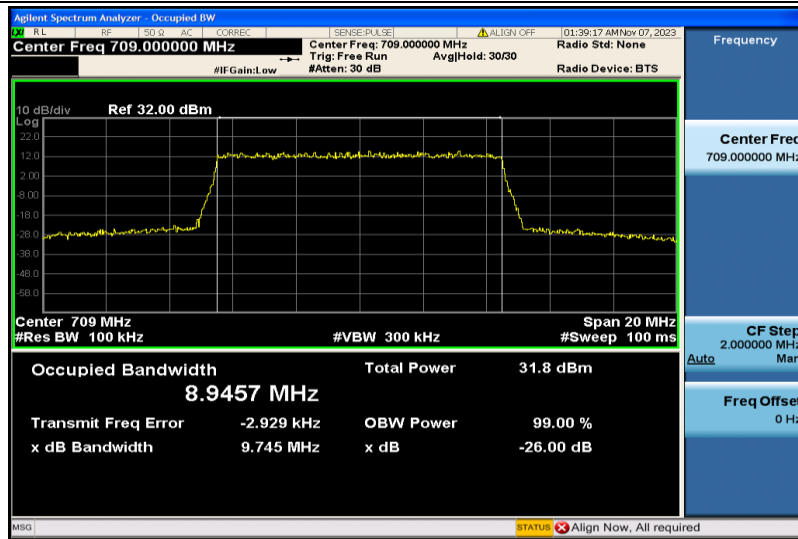

Band17-10MHz-QPSK-23780-50RB#0-8.9457