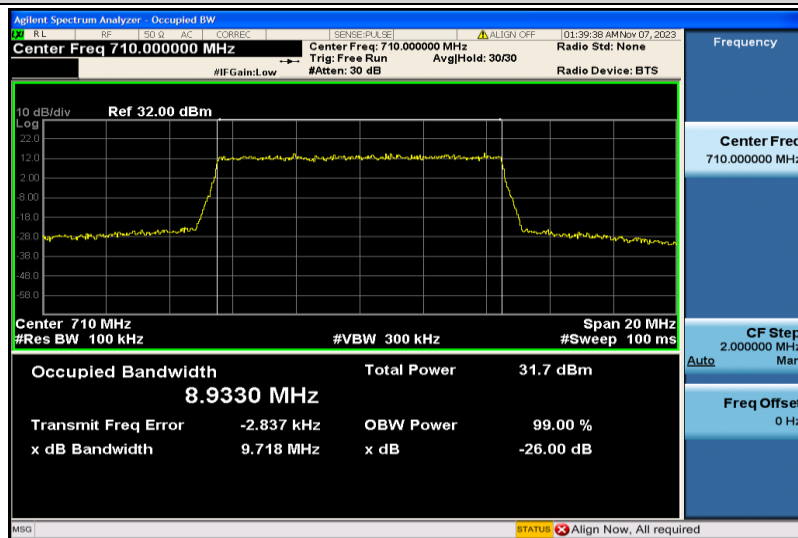

Band17-5MHz-16QAM-23755-25RB#0-4.4747

Band17-5MHz-16QAM-23790-25RB#0-4.4768

Band17-5MHz-16QAM-23825-25RB#0-4.4799

Band17-10MHz-QPSK-23780-50RB#0-8.9457

Band17-10MHz-QPSK-23790-50RB#0-8.9330

Band17-10MHz-QPSK-23800-50RB#0-8.9454