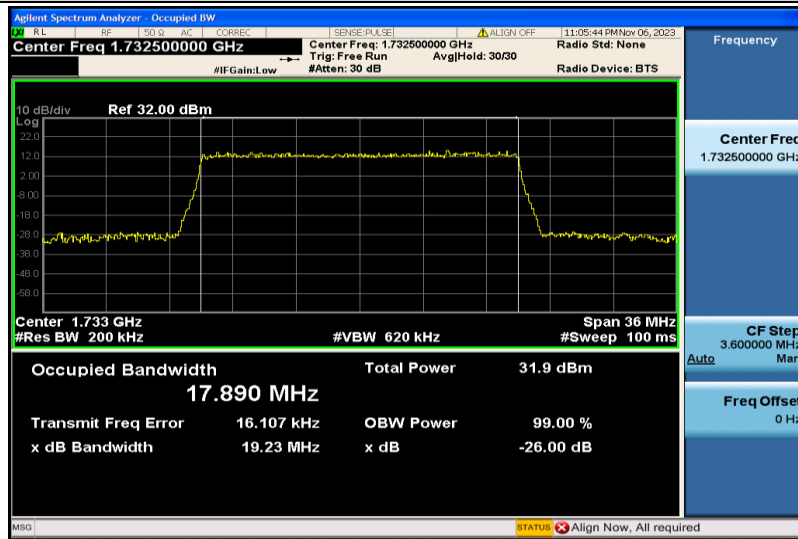

Band4-15MHz-16QAM-20025-75RB#0-13.425

Band4-15MHz-16QAM-20175-75RB#0-13.427

Band4-15MHz-16QAM-20325-75RB#0-13.432

Band4-20MHz-QPSK-20050-100RB#0-17.885

Band4-20MHz-QPSK-20175-100RB#0-17.890

Band4-20MHz-QPSK-20300-100RB#0-17.922