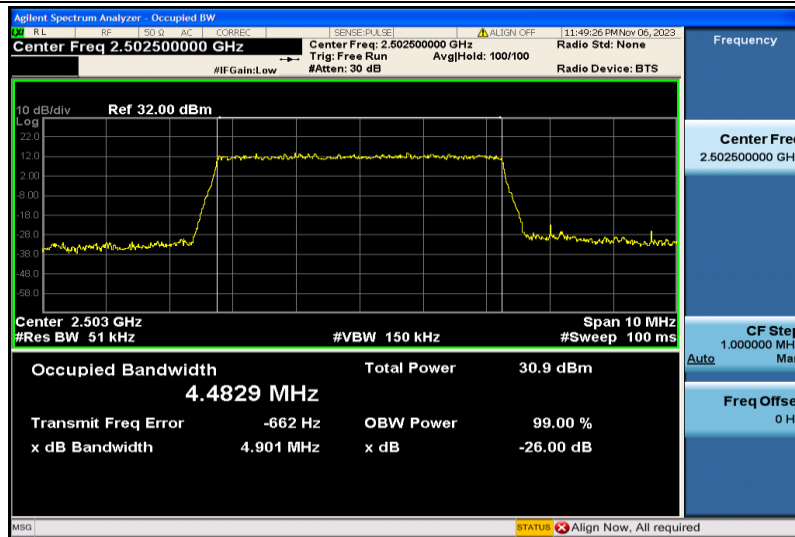

Band7-5MHz-QPSK-20775-25RB#0-4.4829