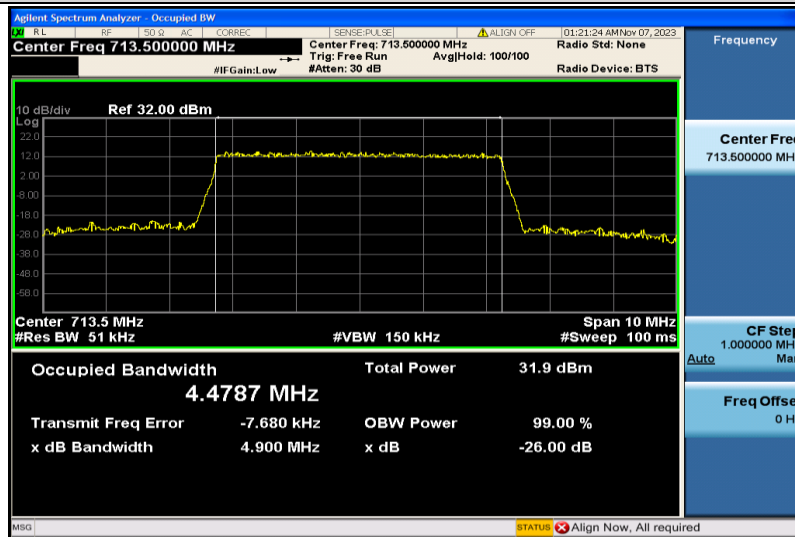

Band7-20MHz-16QAM-20850-100RB#0-17.931

Band7-20MHz-16QAM-21100-100RB#0-17.903

Band7-20MHz-16QAM-21350-100RB#0-17.909

Band17-5MHz-QPSK-23755-25RB#0-4.4838

Band17-5MHz-QPSK-23790-25RB#0-4.4656

Band17-5MHz-QPSK-23825-25RB#0-4.4787