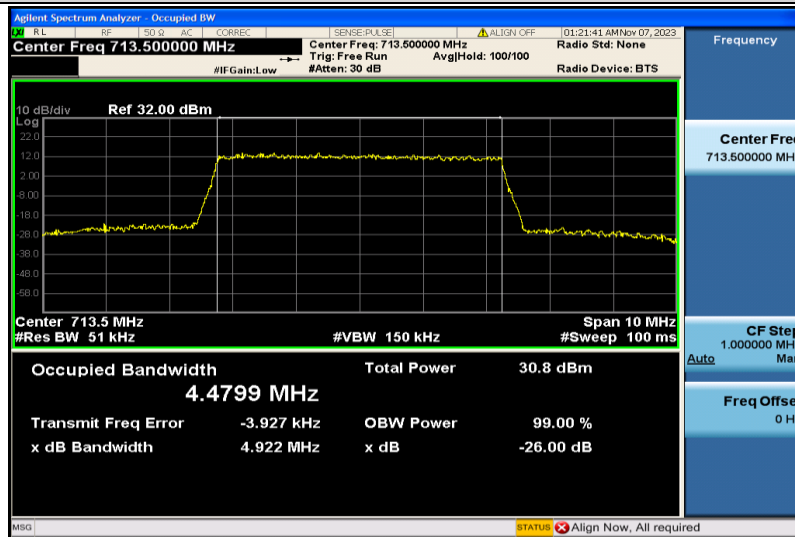

Band17-5MHz-16QAM-23825-25RB#0-4.4799