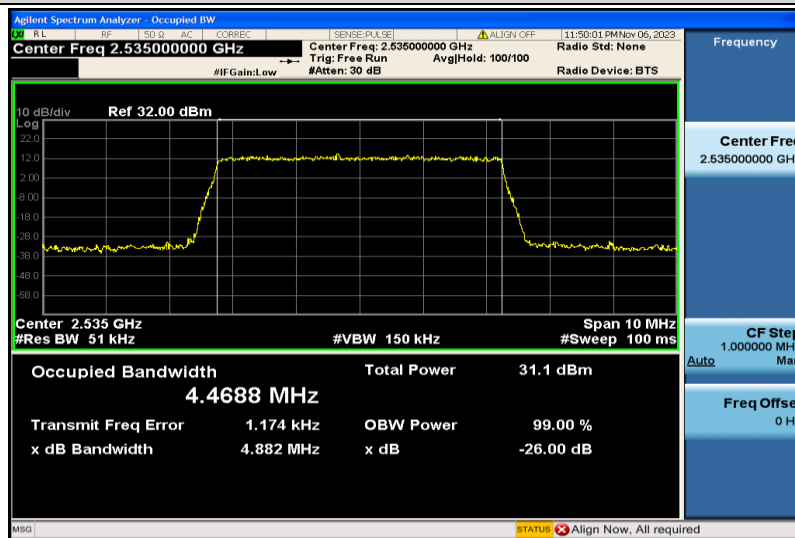

Band4-20MHz-16QAM-20050-100RB#0-17.913

Band4-20MHz-16QAM-20175-100RB#0-17.888

Band4-20MHz-16QAM-20300-100RB#0-17.887

Band7-5MHz-QPSK-20775-25RB#0-4.4829

Band7-5MHz-QPSK-21100-25RB#0-4.4688

Band7-5MHz-QPSK-21425-25RB#0-4.4777