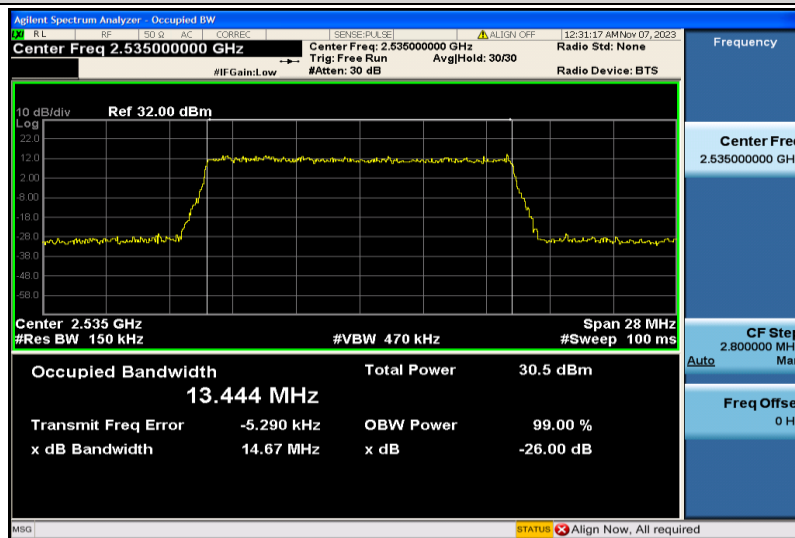

Band7-15MHz-16QAM-21100-75RB#0-13.444