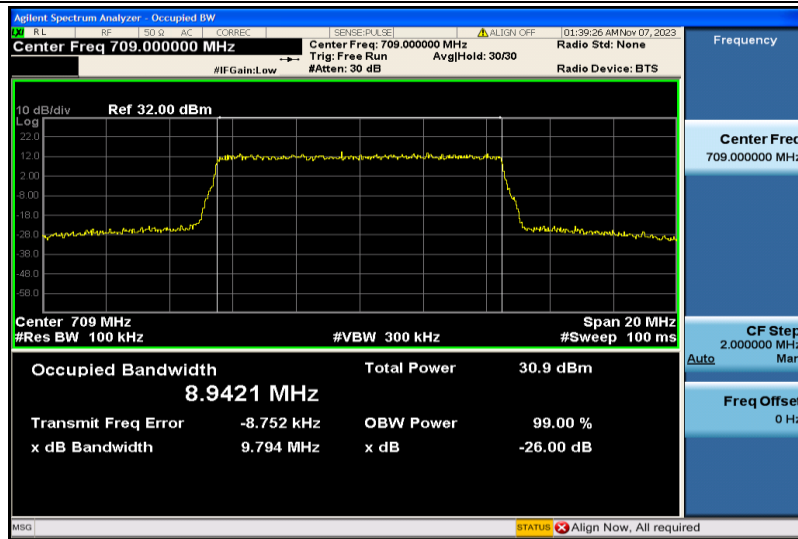

Band17-5MHz-16QAM-23755-25RB#0-4.4747

Band17-5MHz-16QAM-23790-25RB#0-4.4768

Band17-5MHz-16QAM-23825-25RB#0-4.4799

Band17-10MHz-QPSK-23780-50RB#0-8.9457

Band17-10MHz-QPSK-23790-50RB#0-8.9330

Band17-10MHz-QPSK-23800-50RB#0-8.9454