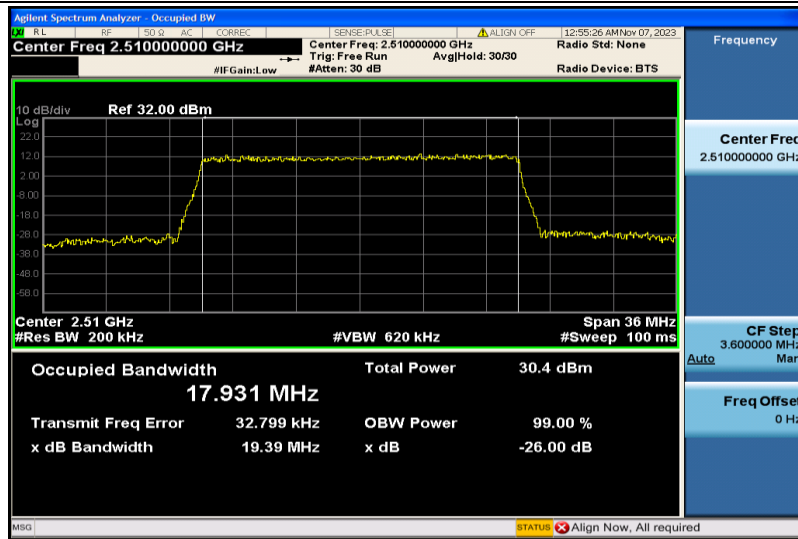

Band7-15MHz-16QAM-20825-75RB#0-13.418

Band7-15MHz-16QAM-21100-75RB#0-13.444

Band7-15MHz-16QAM-21375-75RB#0-13.405

Band7-20MHz-QPSK-20850-100RB#0-17.883

Band7-20MHz-QPSK-21100-100RB#0-17.896

Band7-20MHz-QPSK-21350-100RB#0-17.883