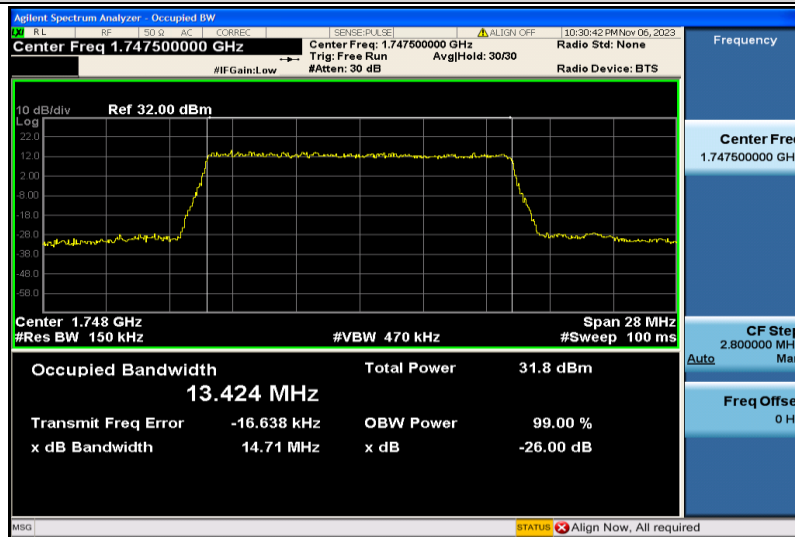

Band4-10MHz-16QAM-20000-50RB#0-8.9387

Band4-10MHz-16QAM-20175-50RB#0-8.9385

Band4-10MHz-16QAM-20350-50RB#0-8.9586

Band4-15MHz-QPSK-20025-75RB#0-13.424

Band4-15MHz-QPSK-20175-75RB#0-13.400

Band4-15MHz-QPSK-20325-75RB#0-13.424