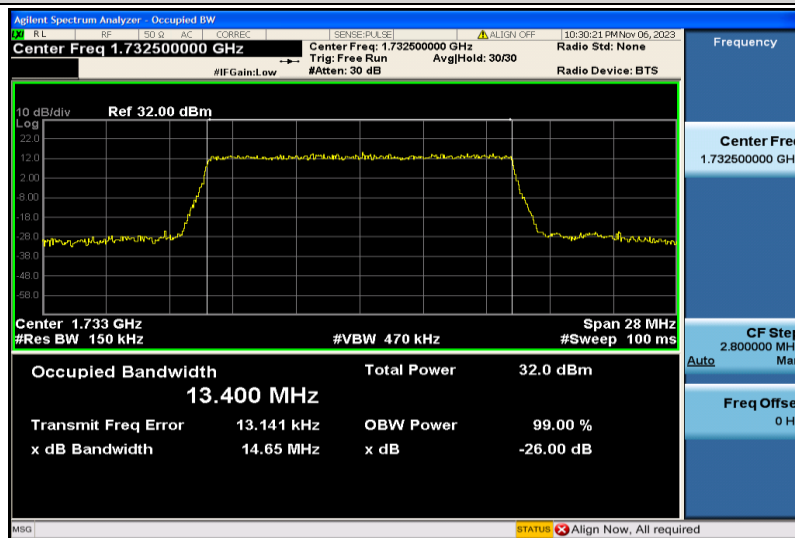

Band4-10MHz-16QAM-20000-50RB#0-8.9387

Band4-10MHz-16QAM-20175-50RB#0-8.9385

Band4-10MHz-16QAM-20350-50RB#0-8.9586

Band4-15MHz-QPSK-20025-75RB#0-13.424

Band4-15MHz-QPSK-20175-75RB#0-13.400

Band4-15MHz-QPSK-20325-75RB#0-13.424