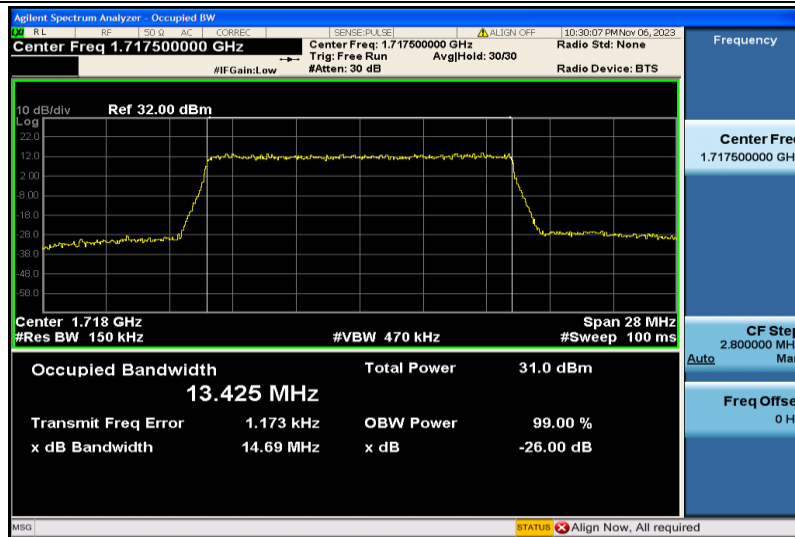

Band4-10MHz-16QAM-20000-50RB#0-8.9387

Band4-10MHz-16QAM-20175-50RB#0-8.9385

Band4-10MHz-16QAM-20350-50RB#0-8.9586

Band4-15MHz-QPSK-20025-75RB#0-13.424

Band4-15MHz-QPSK-20175-75RB#0-13.400

Band4-15MHz-QPSK-20325-75RB#0-13.424