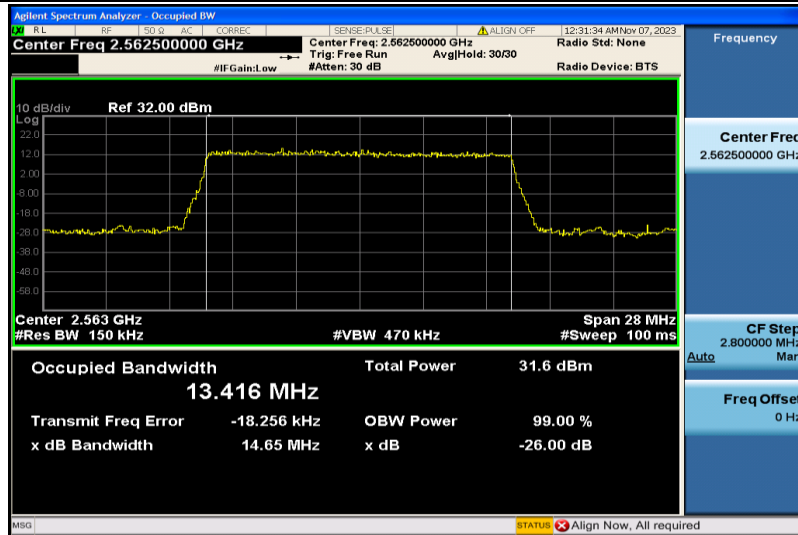

Band7-10MHz-16QAM-20800-50RB#0-8.9376

Band7-10MHz-16QAM-21100-50RB#0-8.9522

Band7-10MHz-16QAM-21400-50RB#0-8.9576

Band7-15MHz-QPSK-20825-75RB#0-13.422

Band7-15MHz-QPSK-21100-75RB#0-13.432

Band7-15MHz-QPSK-21375-75RB#0-13.416