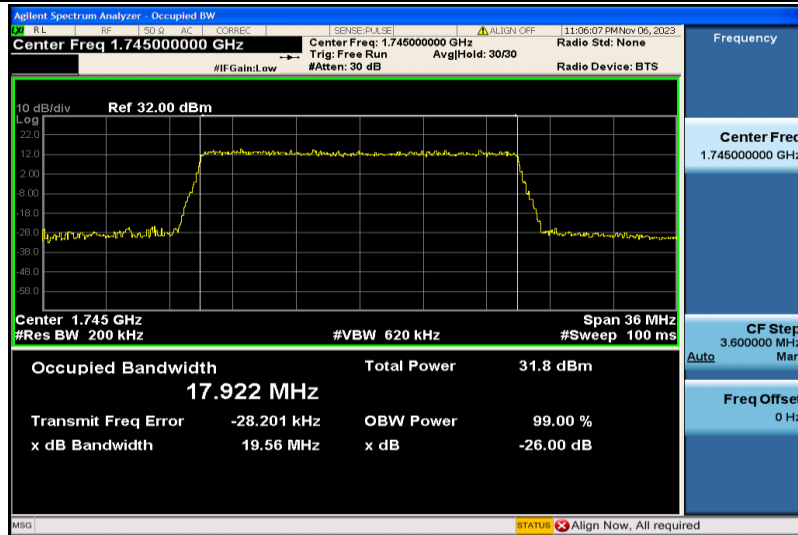

Band4-15MHz-16QAM-20025-75RB#0-13.425

Band4-15MHz-16QAM-20175-75RB#0-13.427

Band4-15MHz-16QAM-20325-75RB#0-13.432

Band4-20MHz-QPSK-20050-100RB#0-17.885

Band4-20MHz-QPSK-20175-100RB#0-17.890

Band4-20MHz-QPSK-20300-100RB#0-17.922