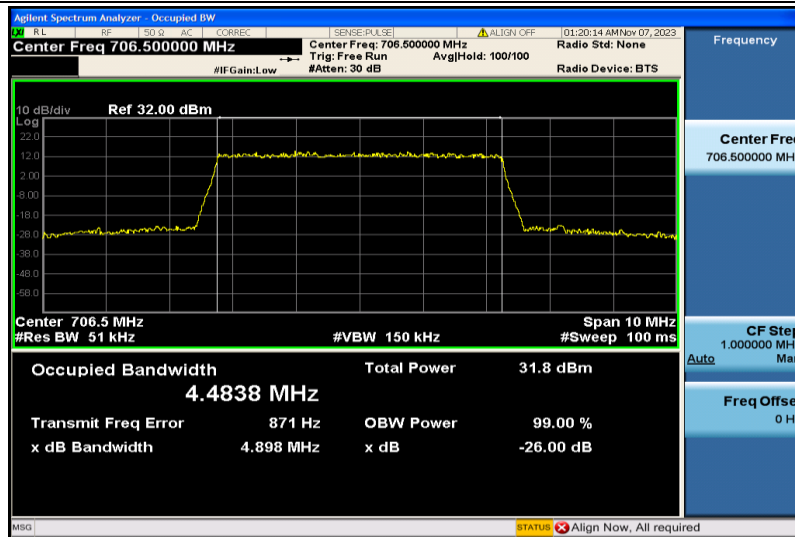

Band17-5MHz-QPSK-23755-25RB#0-4.4838