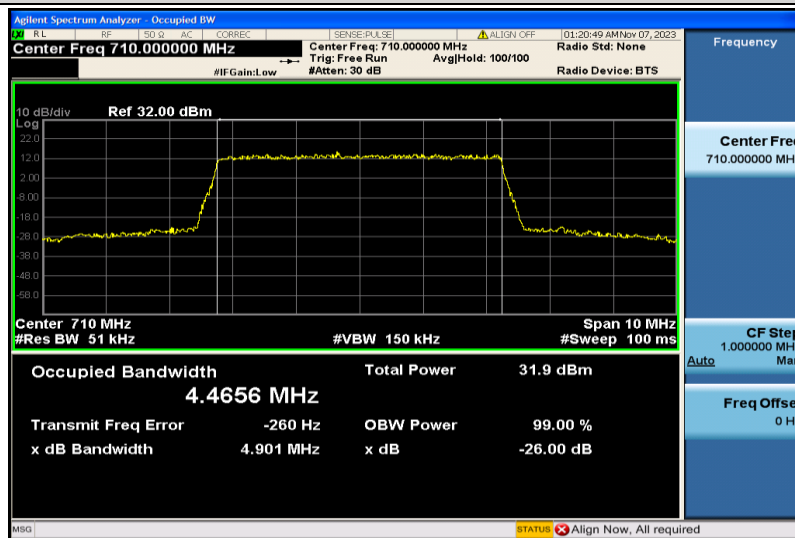

Band7-20MHz-16QAM-20850-100RB#0-17.931

Band7-20MHz-16QAM-21100-100RB#0-17.903

Band7-20MHz-16QAM-21350-100RB#0-17.909

Band17-5MHz-QPSK-23755-25RB#0-4.4838

Band17-5MHz-QPSK-23790-25RB#0-4.4656

Band17-5MHz-QPSK-23825-25RB#0-4.4787