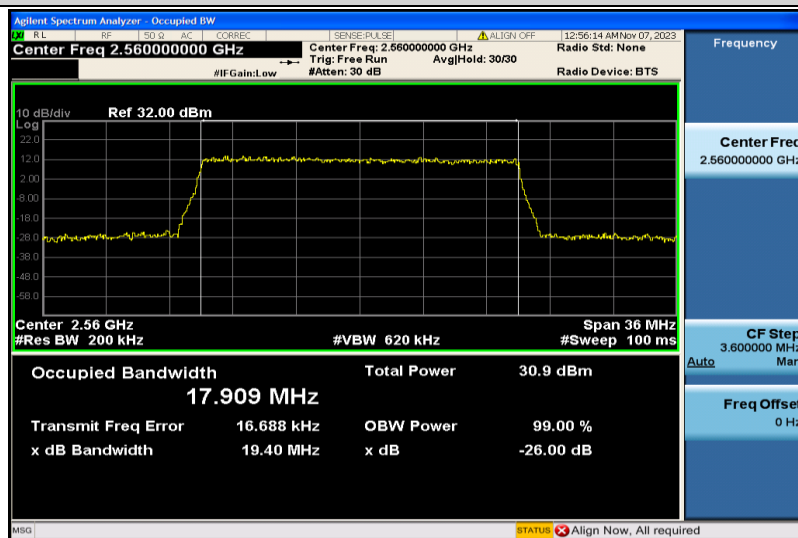

Band7-20MHz-16QAM-21350-100RB#0-17.909