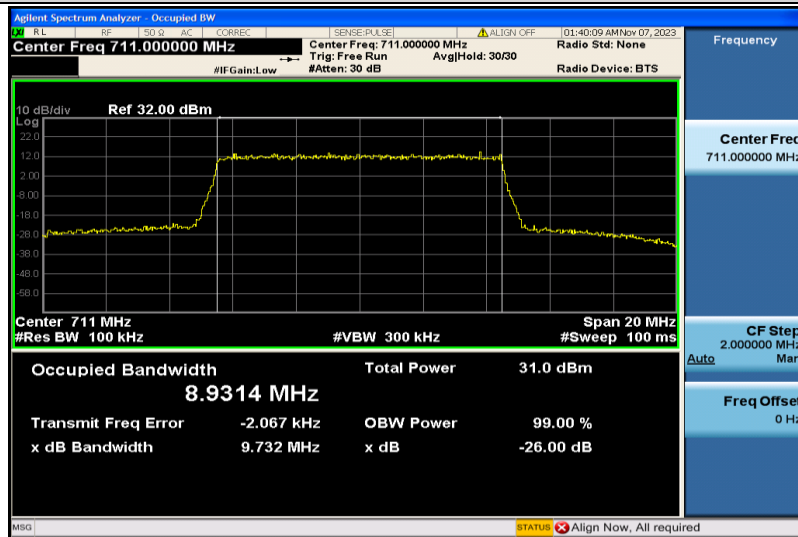

Band17-10MHz-16QAM-23800-50RB#0-8.9314