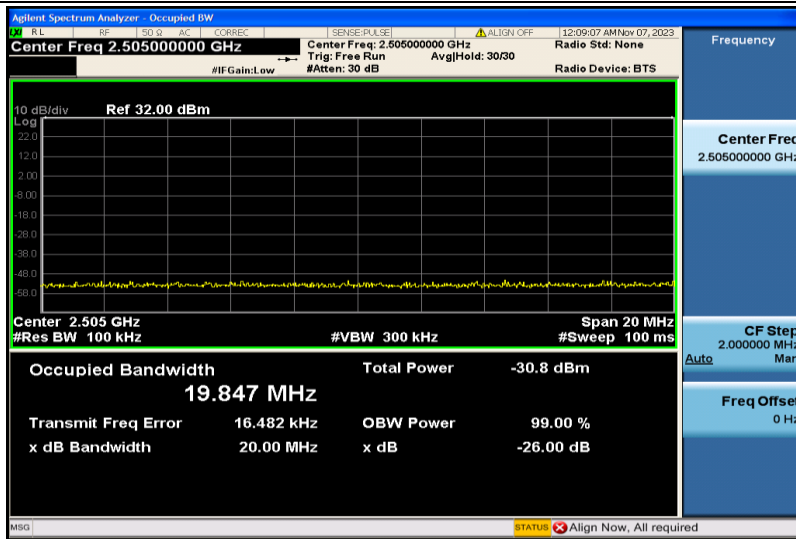

Band7-10MHz-QPSK-20800-50RB#0-19.847