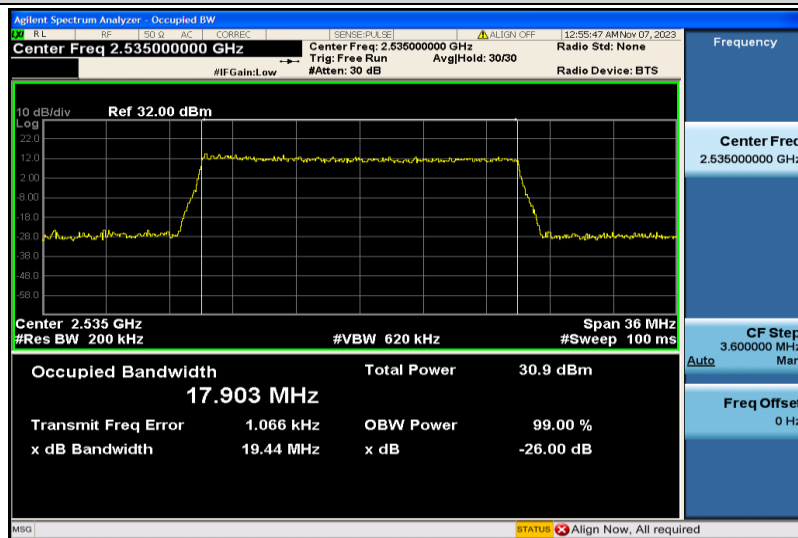

Band7-20MHz-16QAM-21100-100RB#0-17.903