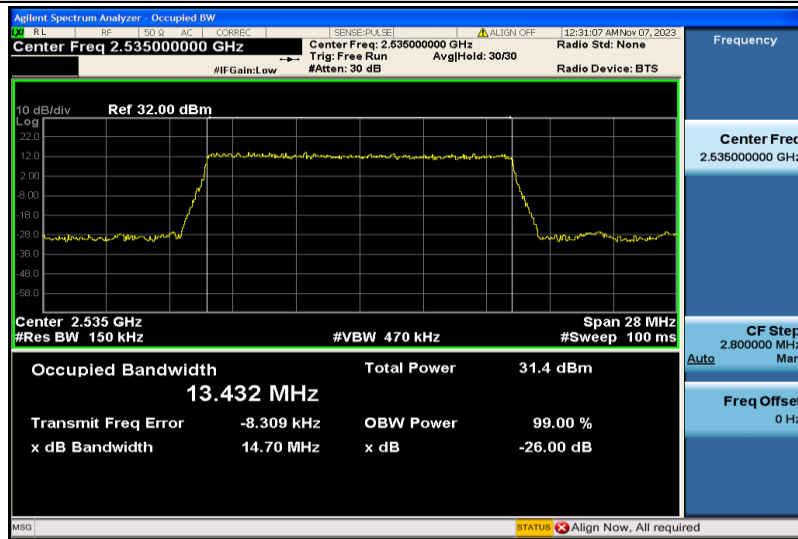

Band7-10MHz-16QAM-20800-50RB#0-8.9376

Band7-10MHz-16QAM-21100-50RB#0-8.9522

Band7-10MHz-16QAM-21400-50RB#0-8.9576

Band7-15MHz-QPSK-20825-75RB#0-13.422

Band7-15MHz-QPSK-21100-75RB#0-13.432

Band7-15MHz-QPSK-21375-75RB#0-13.416