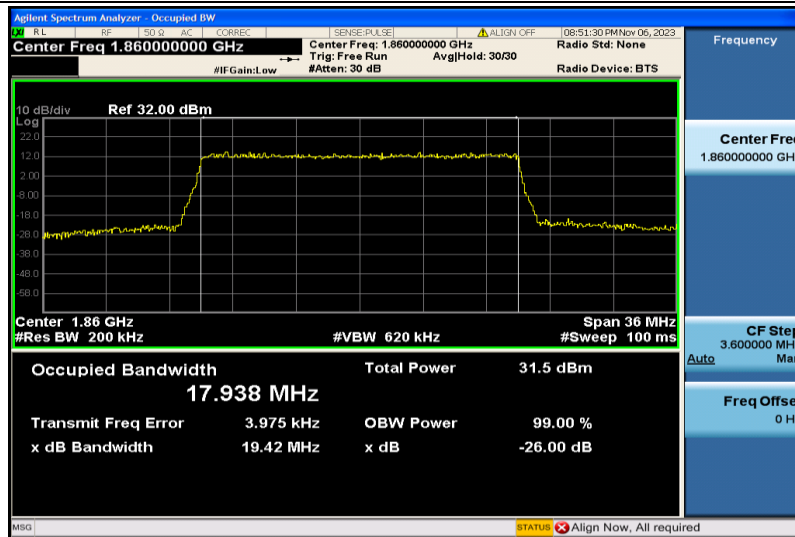

Band2-20MHz-16QAM-18700-100RB#0-17.938