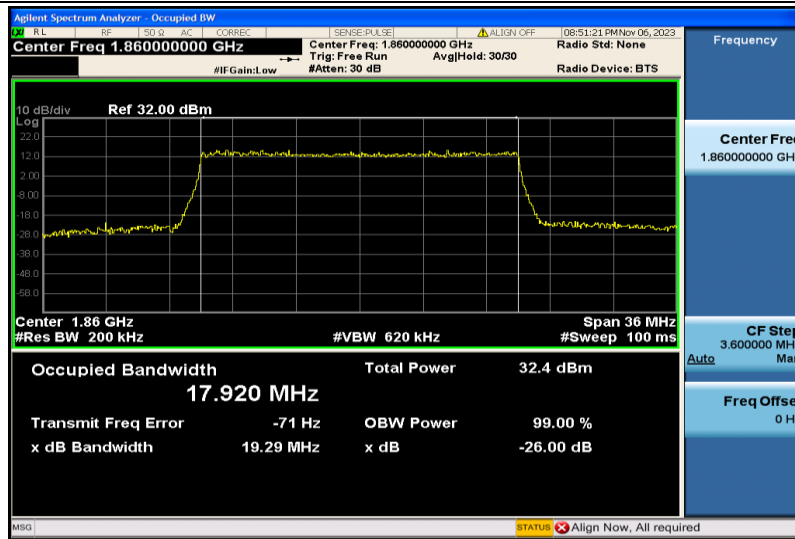

Band2-15MHz-QPSK-18675-75RB#0-13.449

Band2-15MHz-QPSK-18900-75RB#0-13.431

Band2-15MHz-QPSK-19125-75RB#0-13.416

Band2-15MHz-16QAM-18675-75RB#0-13.432

Band2-15MHz-16QAM-18900-75RB#0-13.411

Band2-15MHz-16QAM-19125-75RB#0-13.431