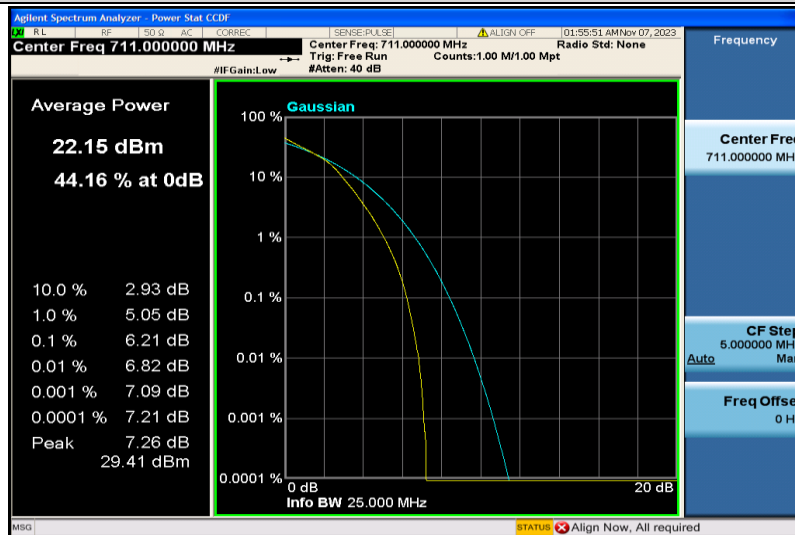

Band17-10MHz-16QAM-23800-50RB#0