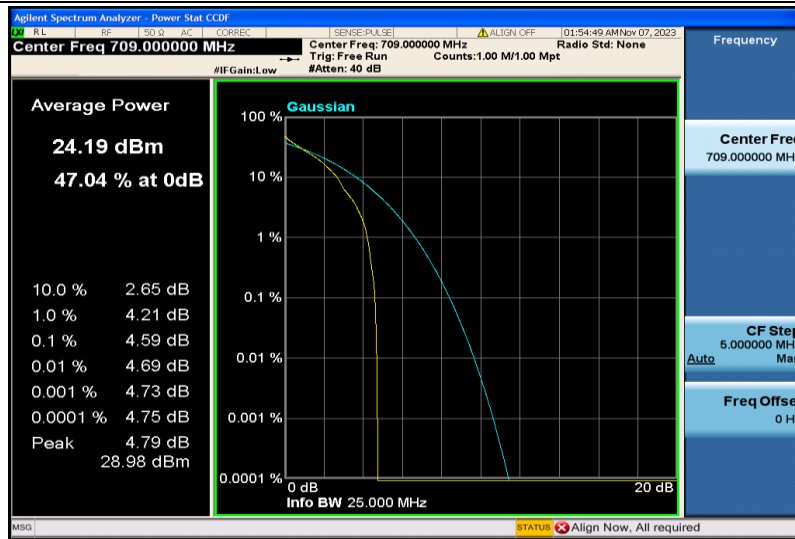

Band17-5MHz-16QAM-23755-25RB#0

Band17-5MHz-16QAM-23790-1RB#0

Band17-5MHz-16QAM-23790-25RB#0

Band17-5MHz-16QAM-23825-1RB#0

Band17-5MHz-16QAM-23825-25RB#0

Band17-10MHz-QPSK-23780-1RB#0

Band17-10MHz-QPSK-23780-50RB#0