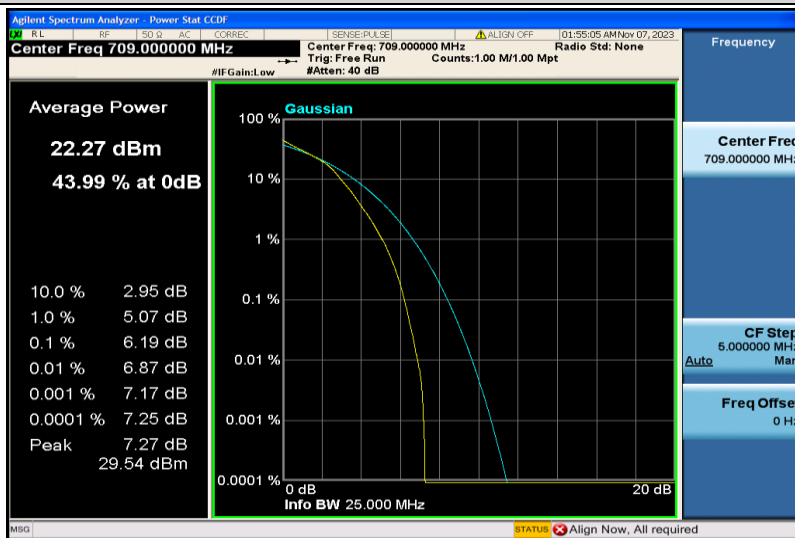

Band17-10MHz-QPSK-23790-1RB#0

Band17-10MHz-QPSK-23790-50RB#0

Band17-10MHz-QPSK-23800-1RB#0

Band17-10MHz-QPSK-23800-50RB#0

Band17-10MHz-16QAM-23780-1RB#0

Band17-10MHz-16QAM-23780-50RB#0

Band17-10MHz-16QAM-23790-1RB#0