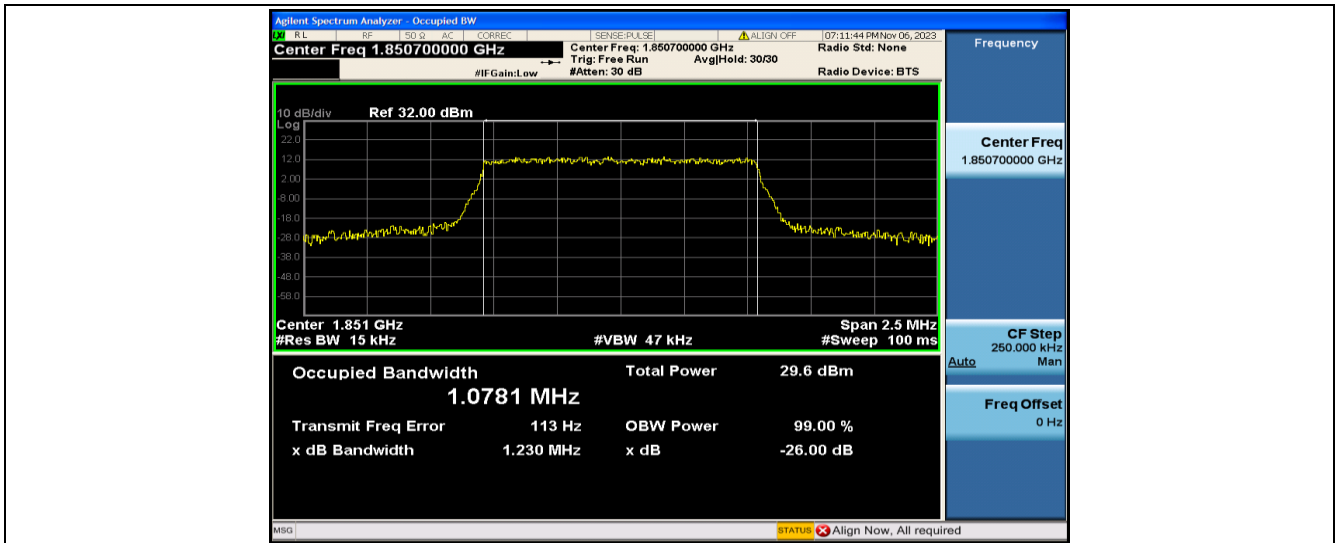

Test Graphs

Band2-1.4MHz-QPSK-18607-6RB#0-1.0781