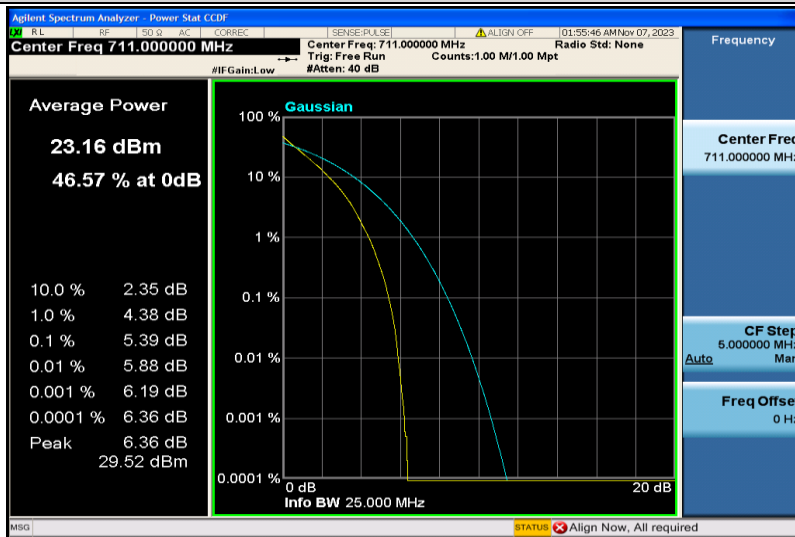

Band17-10MHz-QPSK-23800-50RB#0