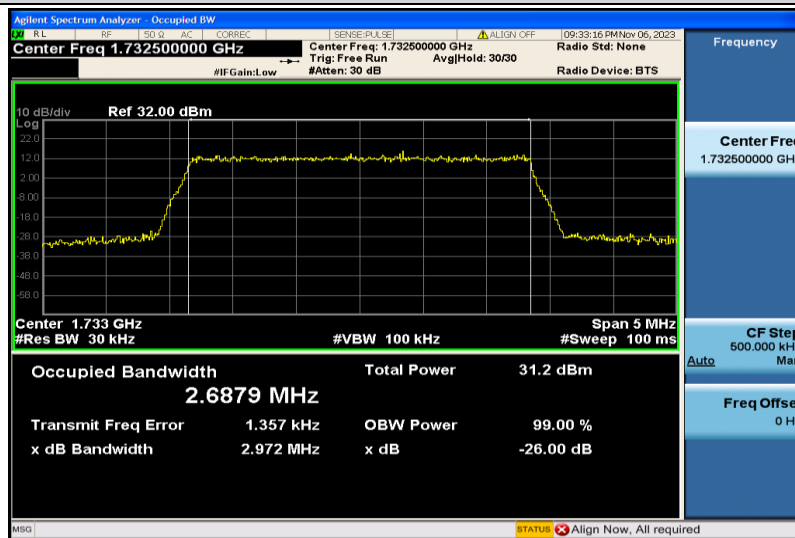

Band4-3MHz-QPSK-20175-15RB#0-2.6879