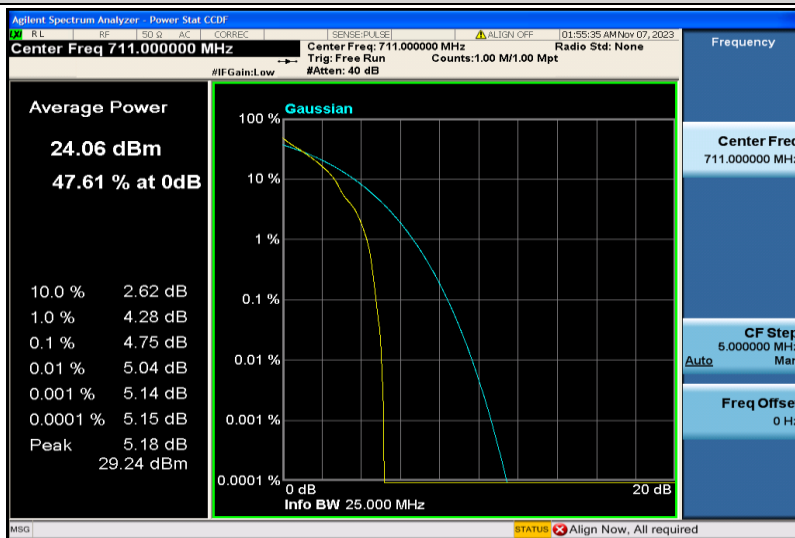

Band17-10MHz-QPSK-23800-1RB#0