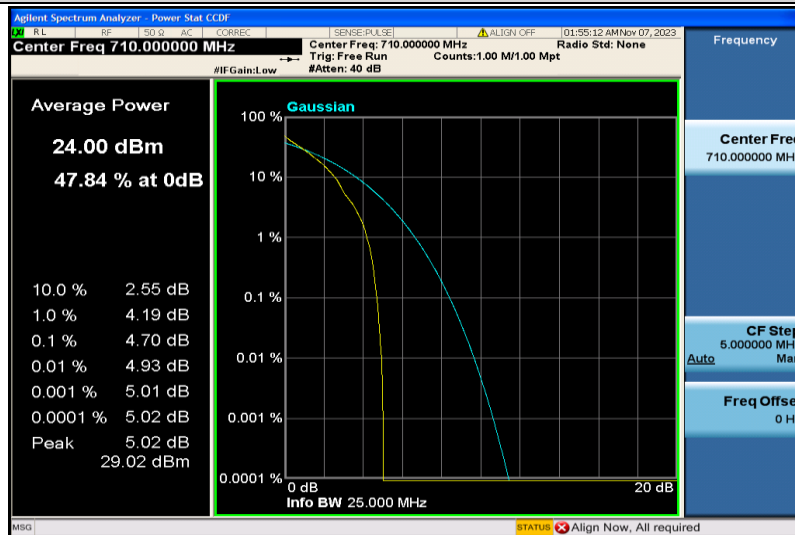

Band17-5MHz-16QAM-23755-25RB#0

Band17-5MHz-16QAM-23790-1RB#0

Band17-5MHz-16QAM-23790-25RB#0

Band17-5MHz-16QAM-23825-1RB#0

Band17-5MHz-16QAM-23825-25RB#0

Band17-10MHz-QPSK-23780-1RB#0

Band17-10MHz-QPSK-23780-50RB#0