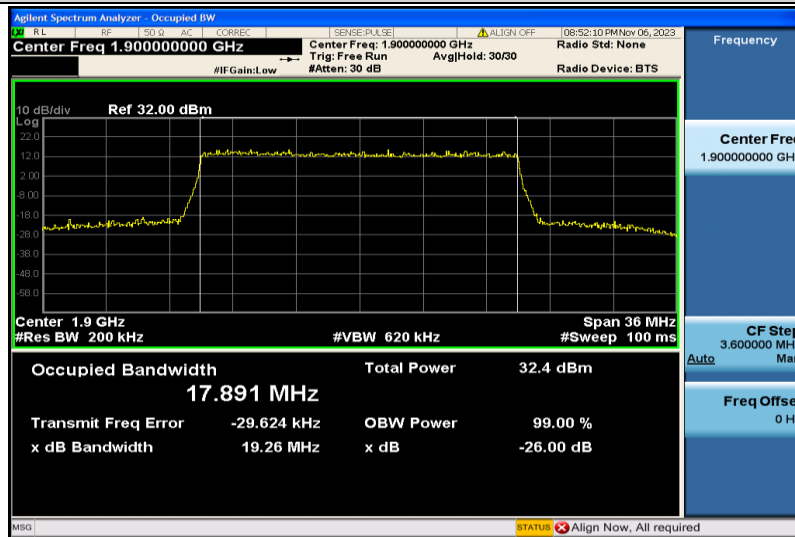

Band2-20MHz-QPSK-19100-100RB#0-17.891