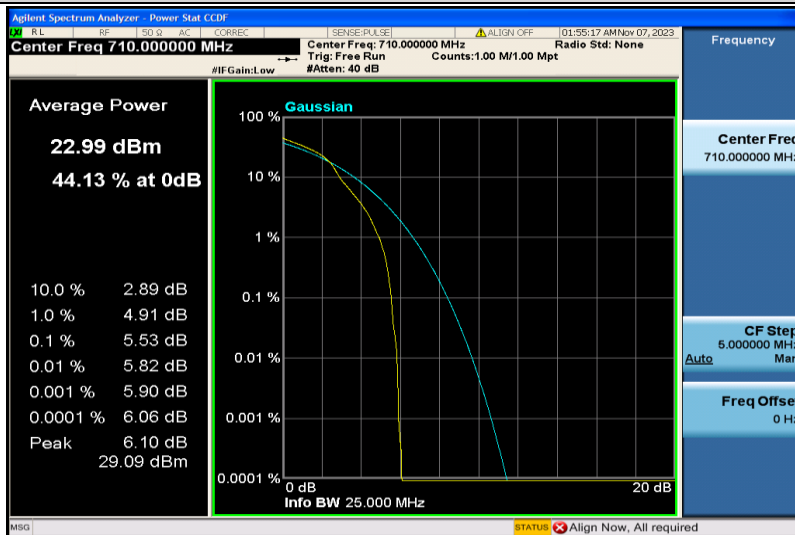

Band17-10MHz-QPSK-23790-1RB#0

Band17-10MHz-QPSK-23790-50RB#0

Band17-10MHz-QPSK-23800-1RB#0

Band17-10MHz-QPSK-23800-50RB#0

Band17-10MHz-16QAM-23780-1RB#0

Band17-10MHz-16QAM-23780-50RB#0

Band17-10MHz-16QAM-23790-1RB#0