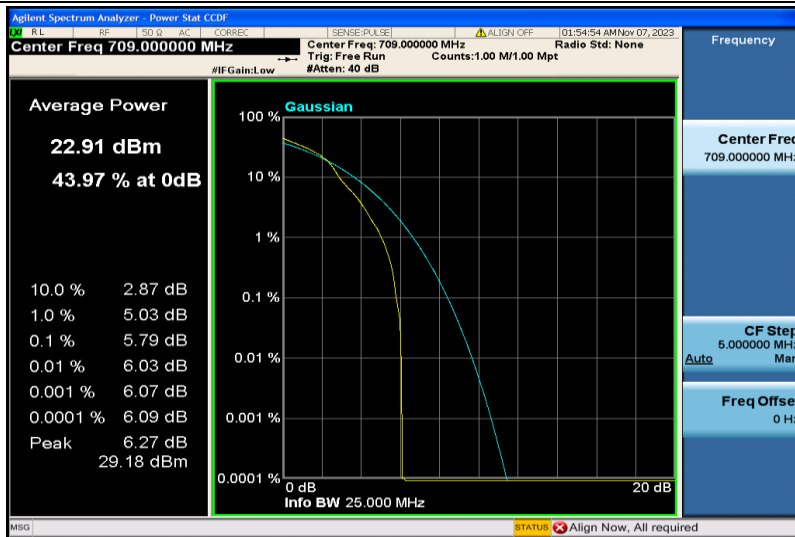

Band17-10MHz-QPSK-23790-1RB#0

Band17-10MHz-QPSK-23790-50RB#0

Band17-10MHz-QPSK-23800-1RB#0

Band17-10MHz-QPSK-23800-50RB#0

Band17-10MHz-16QAM-23780-1RB#0

Band17-10MHz-16QAM-23780-50RB#0

Band17-10MHz-16QAM-23790-1RB#0