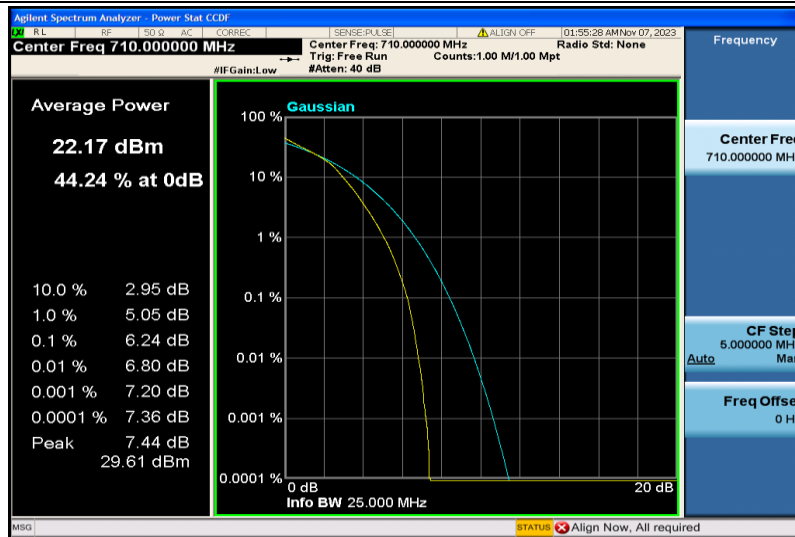

Band17-10MHz-QPSK-23790-1RB#0

Band17-10MHz-QPSK-23790-50RB#0

Band17-10MHz-QPSK-23800-1RB#0

Band17-10MHz-QPSK-23800-50RB#0

Band17-10MHz-16QAM-23780-1RB#0

Band17-10MHz-16QAM-23780-50RB#0

Band17-10MHz-16QAM-23790-1RB#0