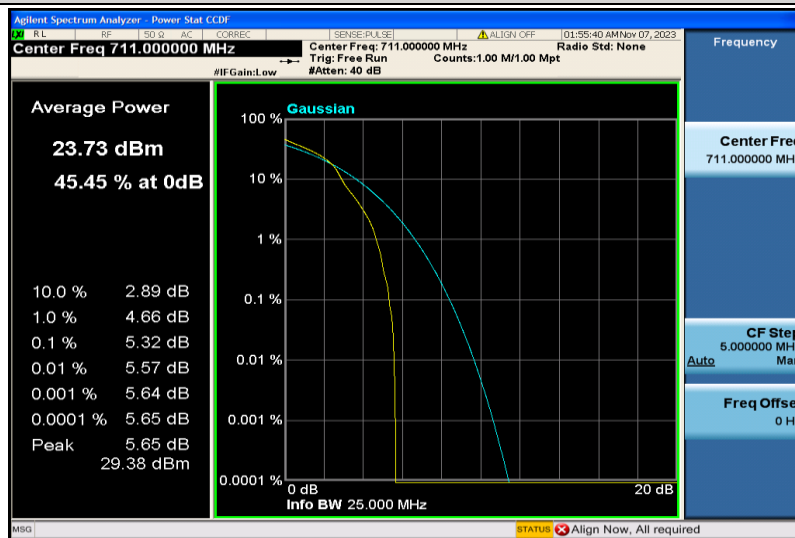

Band17-10MHz-16QAM-23800-1RB#0