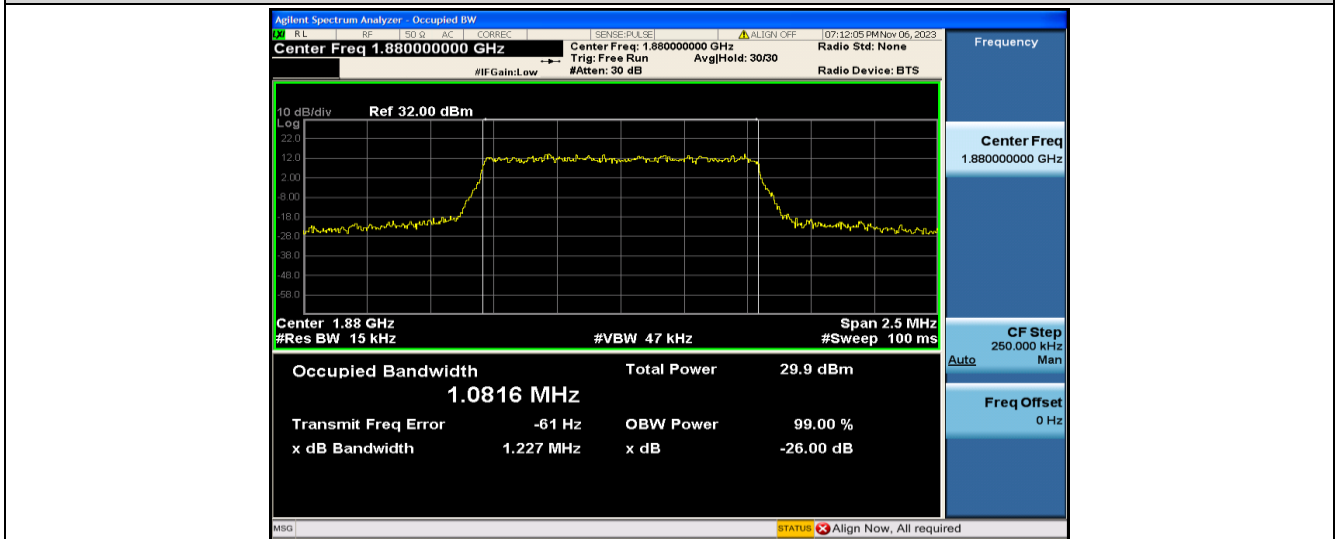

Band2-1.4MHz-QPSK-18900-6RB#0-1.0816