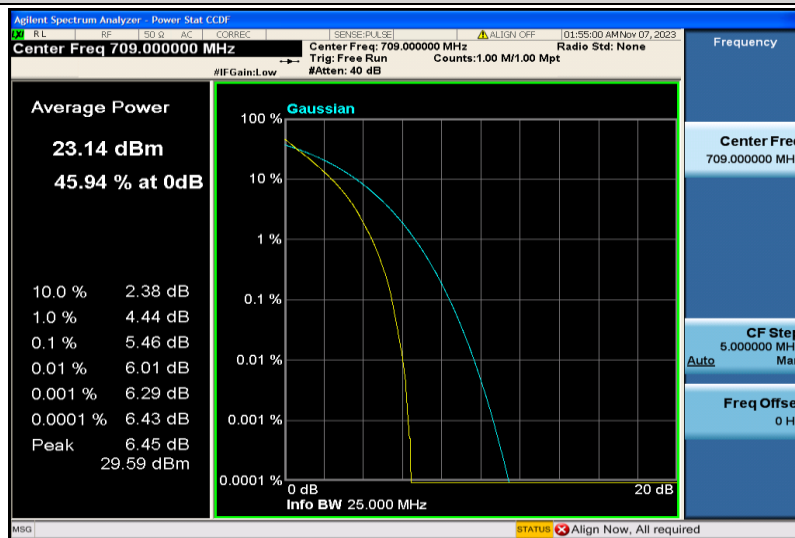

Band17-5MHz-16QAM-23755-25RB#0

Band17-5MHz-16QAM-23790-1RB#0

Band17-5MHz-16QAM-23790-25RB#0

Band17-5MHz-16QAM-23825-1RB#0

Band17-5MHz-16QAM-23825-25RB#0

Band17-10MHz-QPSK-23780-1RB#0

Band17-10MHz-QPSK-23780-50RB#0