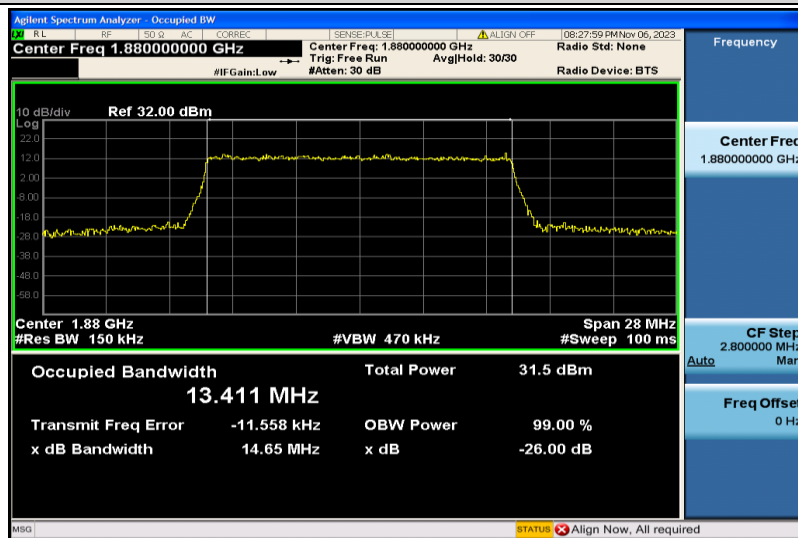

Band2-15MHz-QPSK-18675-75RB#0-13.449

Band2-15MHz-QPSK-18900-75RB#0-13.431

Band2-15MHz-QPSK-19125-75RB#0-13.416

Band2-15MHz-16QAM-18675-75RB#0-13.432

Band2-15MHz-16QAM-18900-75RB#0-13.411

Band2-15MHz-16QAM-19125-75RB#0-13.431