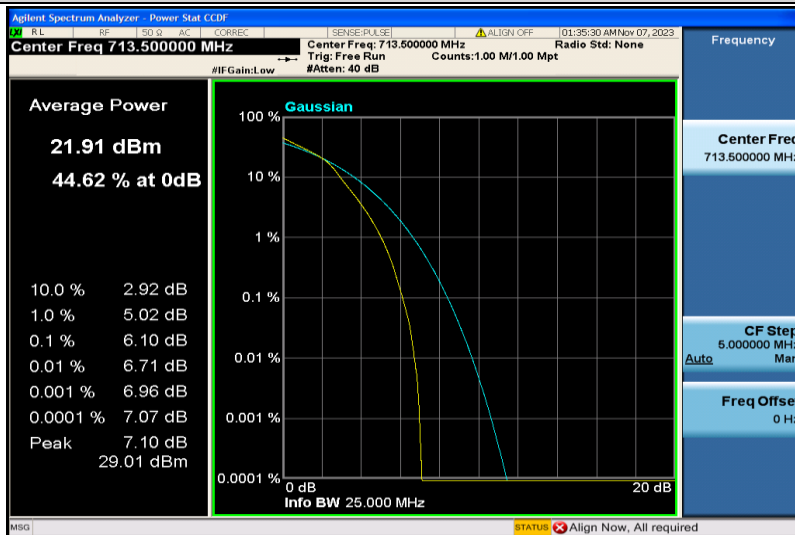

Band17-5MHz-16QAM-23755-25RB#0

Band17-5MHz-16QAM-23790-1RB#0

Band17-5MHz-16QAM-23790-25RB#0

Band17-5MHz-16QAM-23825-1RB#0

Band17-5MHz-16QAM-23825-25RB#0

Band17-10MHz-QPSK-23780-1RB#0

Band17-10MHz-QPSK-23780-50RB#0