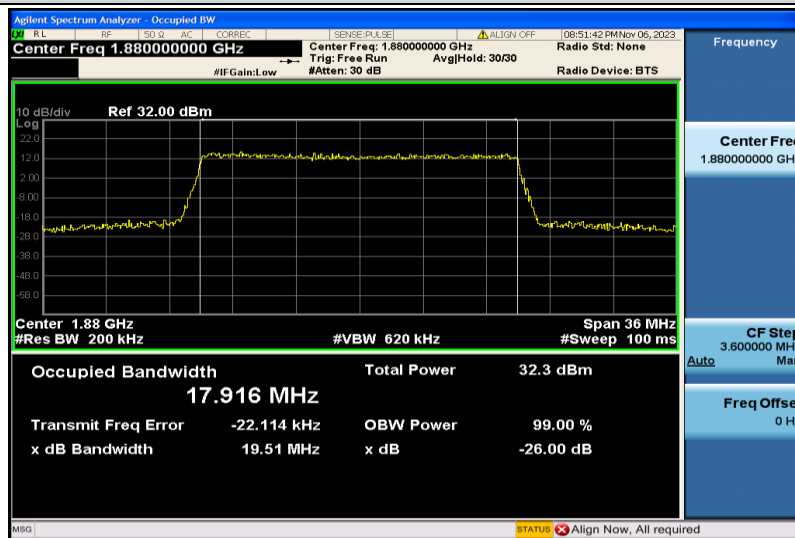

Band2-20MHz-QPSK-18900-100RB#0-17.916