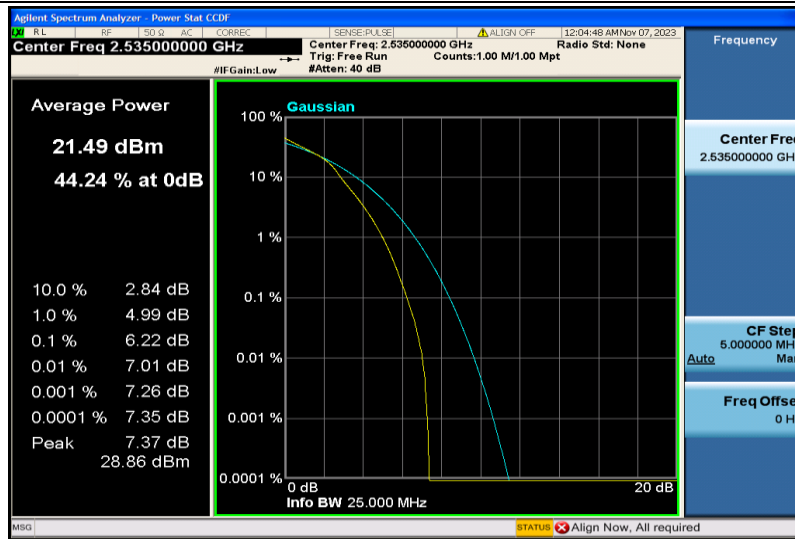

Band7-5MHz-16QAM-21100-1RB#0

Band7-5MHz-16QAM-21100-25RB#0