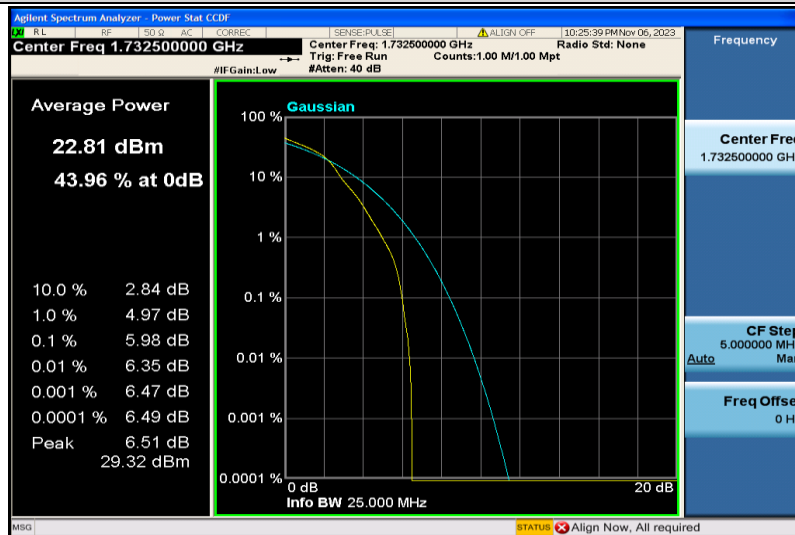

Band4-10MHz-16QAM-20000-50RB#0

Band4-10MHz-16QAM-20175-1RB#0