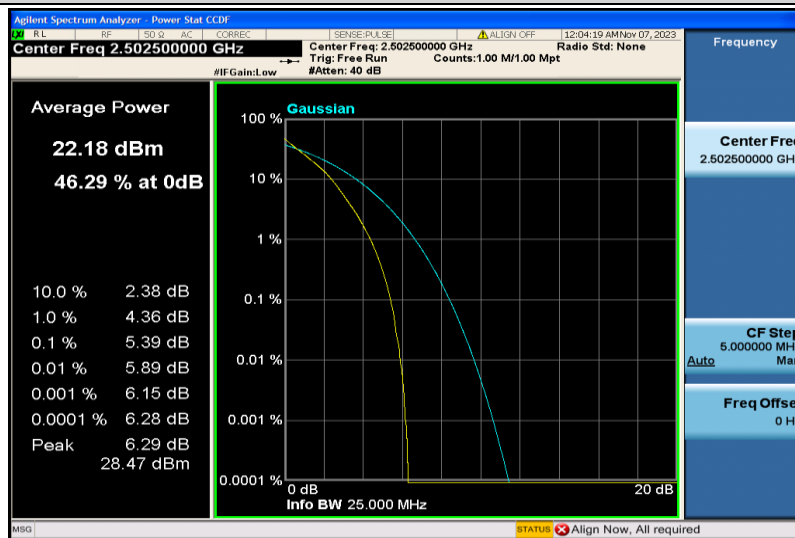

Band7-5MHz-QPSK-20775-1RB#0

Band7-5MHz-QPSK-20775-25RB#0