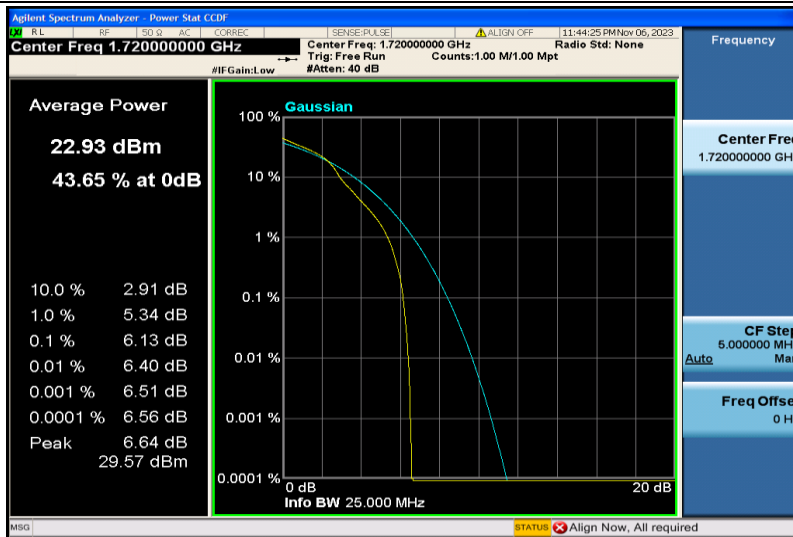

Band4-20MHz-QPSK-20300-100RB#0

Band4-20MHz-16QAM-20050-1RB#0