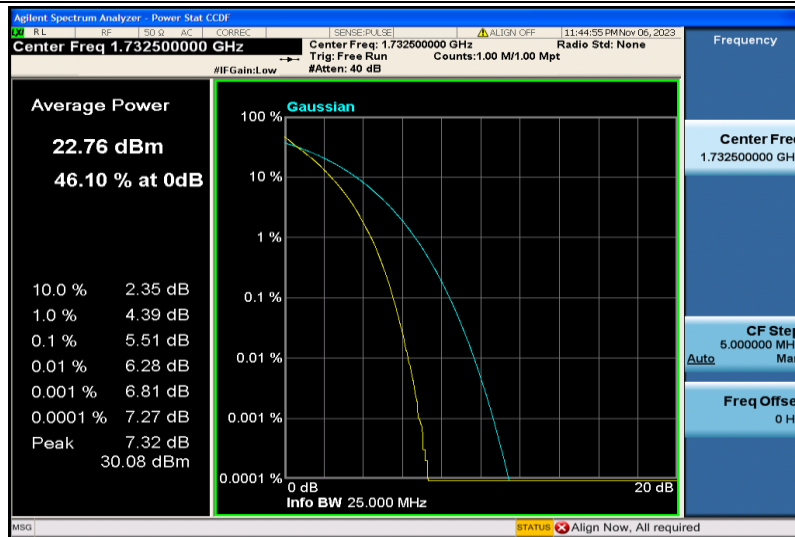

Band4-15MHz-16QAM-20175-75RB#0

Band4-15MHz-16QAM-20325-1RB#0

Band4-15MHz-16QAM-20325-75RB#0

Band4-20MHz-QPSK-20050-1RB#0

Band4-20MHz-QPSK-20050-100RB#0

Band4-20MHz-QPSK-20175-1RB#0

Band4-20MHz-QPSK-20175-100RB#0