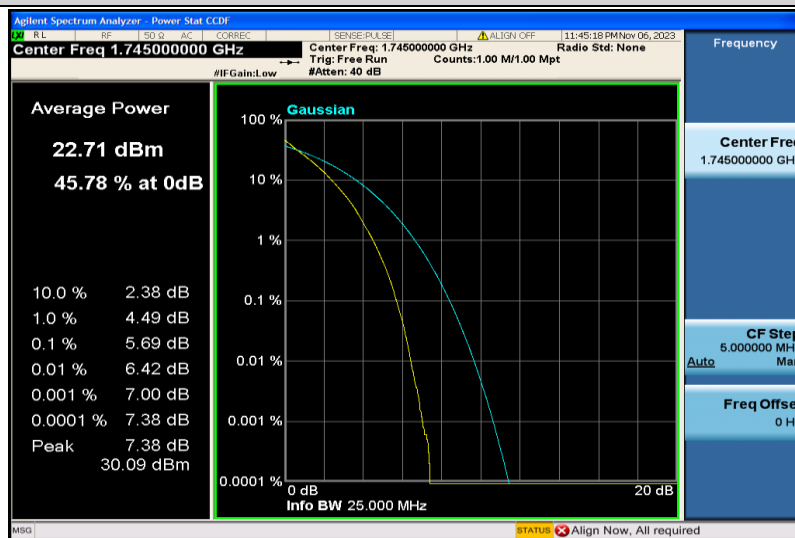

Band4-20MHz-QPSK-20300-1RB#0

Band4-20MHz-QPSK-20300-100RB#0