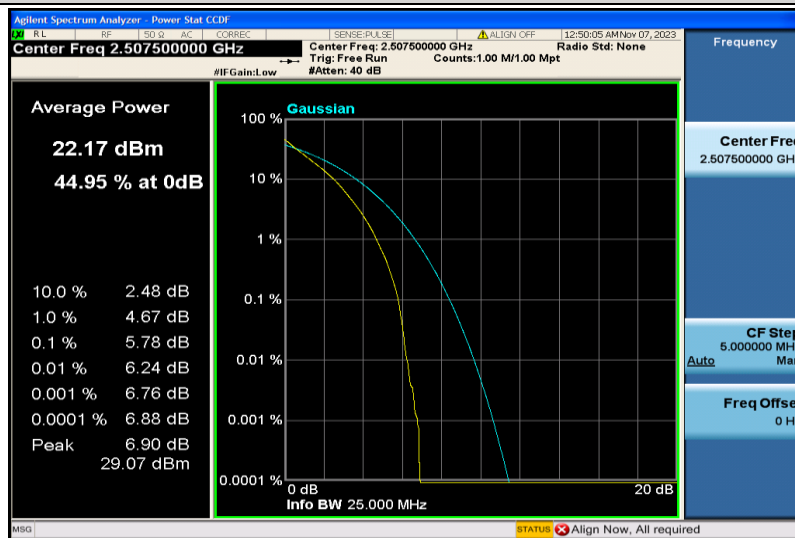

Band7-10MHz-16QAM-21100-50RB#0

Band7-10MHz-16QAM-21400-1RB#0

Band7-10MHz-16QAM-21400-50RB#0

Band7-15MHz-QPSK-20825-1RB#0

Band7-15MHz-QPSK-20825-75RB#0

Band7-15MHz-QPSK-21100-1RB#0