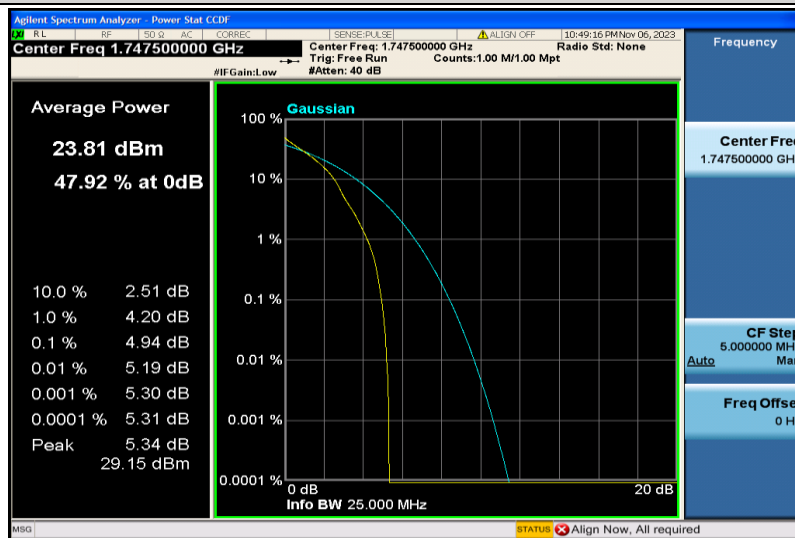

Band4-15MHz-QPSK-20175-75RB#0

Band4-15MHz-QPSK-20325-1RB#0