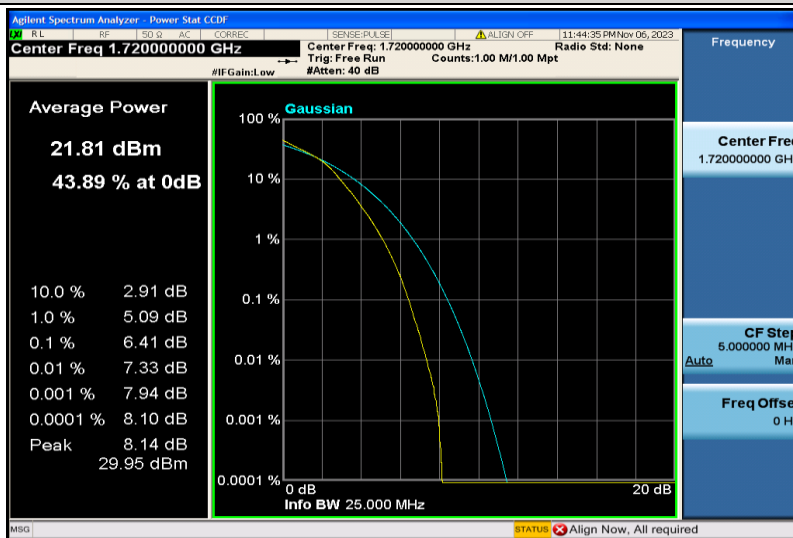

Band4-20MHz-16QAM-20050-1RB#0

Band4-20MHz-16QAM-20050-100RB#0