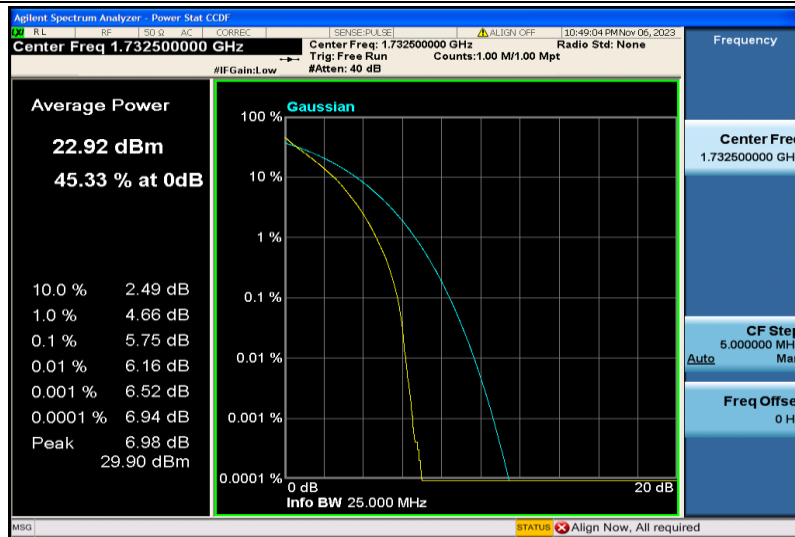

Band4-15MHz-QPSK-20175-1RB#0

Band4-15MHz-QPSK-20175-75RB#0