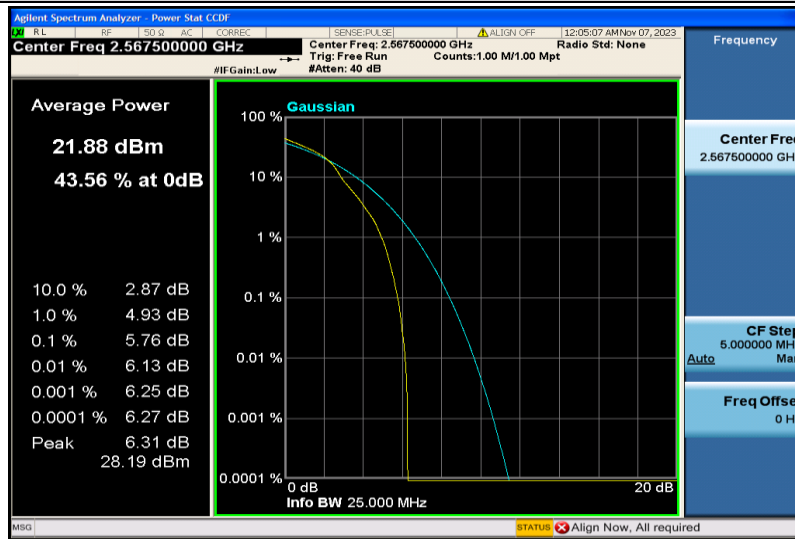

Band7-5MHz-16QAM-21100-25RB#0

Band7-5MHz-16QAM-21425-1RB#0