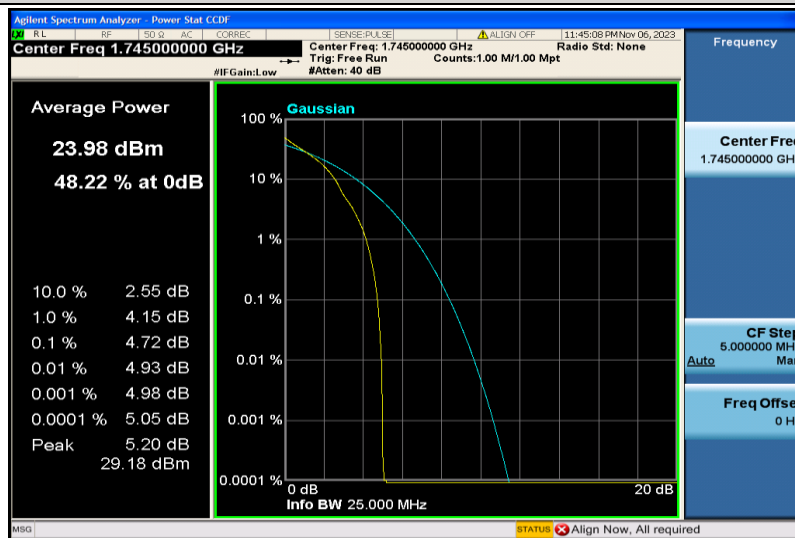

Band4-15MHz-16QAM-20175-75RB#0

Band4-15MHz-16QAM-20325-1RB#0

Band4-15MHz-16QAM-20325-75RB#0

Band4-20MHz-QPSK-20050-1RB#0

Band4-20MHz-QPSK-20050-100RB#0

Band4-20MHz-QPSK-20175-1RB#0

Band4-20MHz-QPSK-20175-100RB#0