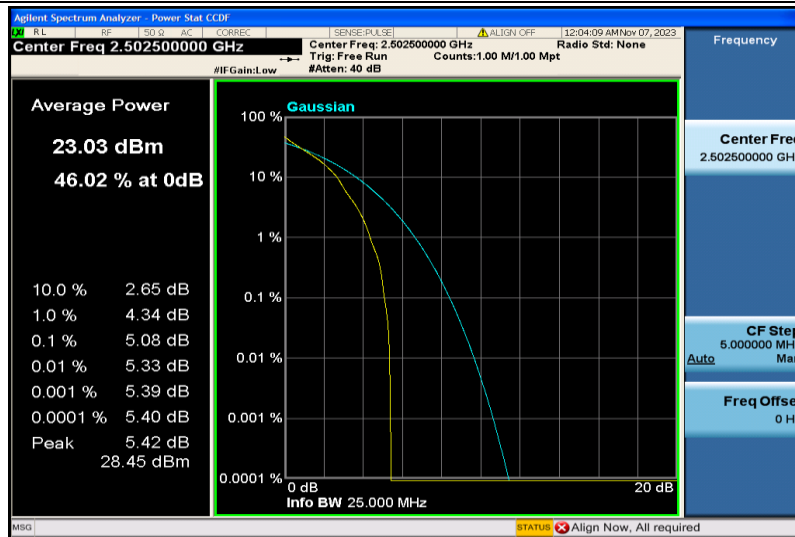

Band4-20MHz-16QAM-20300-100RB#0

Band7-5MHz-QPSK-20775-1RB#0