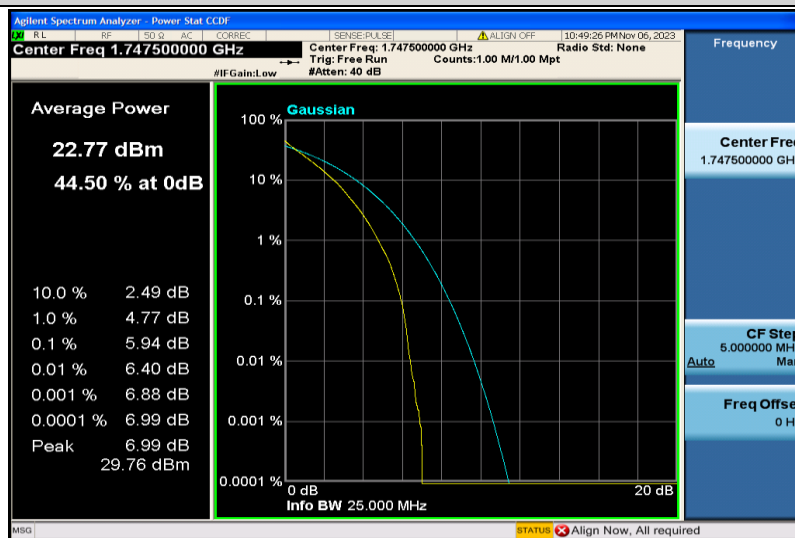

Band4-15MHz-QPSK-20325-1RB#0

Band4-15MHz-QPSK-20325-75RB#0