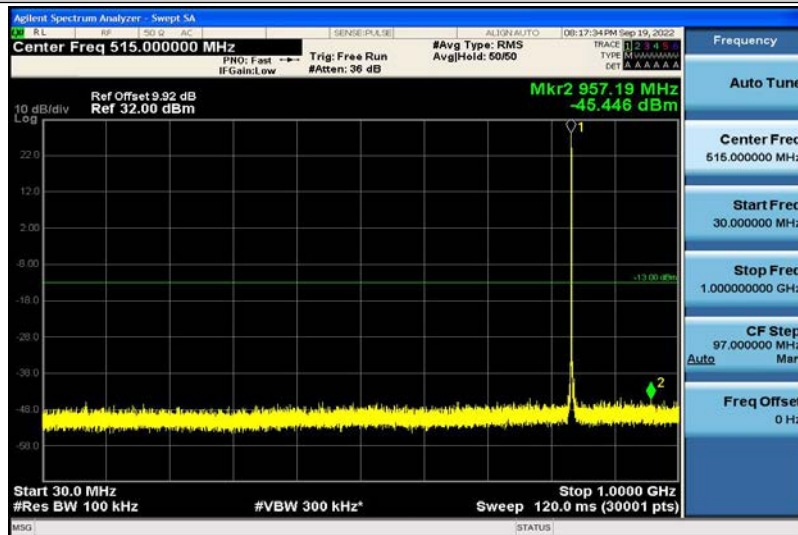

Band5-1.4MHz-16QAM-20407-1RB#0-1000~26000MHz

Band5-1.4MHz-16QAM-20525-1RB#0-30~1000MHz