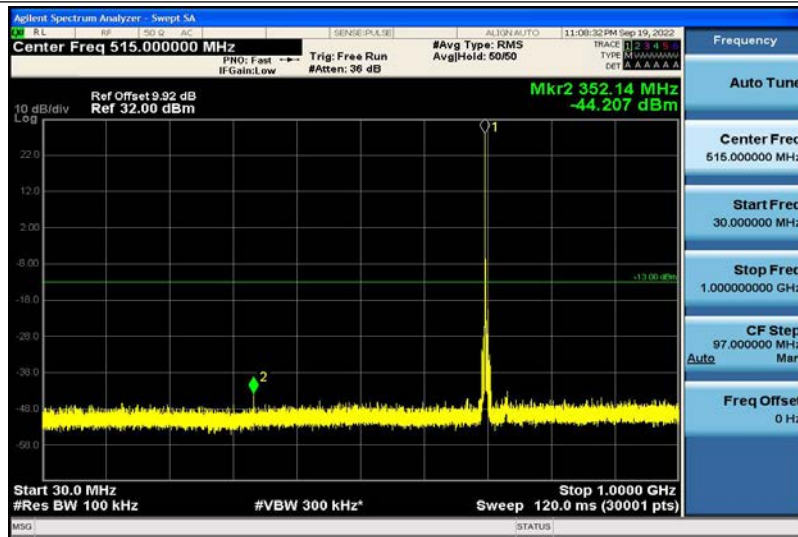

Band7-20MHz-16QAM-21100-1RB#0-1000~26000MHz

Band7-20MHz-16QAM-21350-1RB#0-30~1000MHz

Band7-20MHz-16QAM-21350-1RB#0-1000~26000MHz

Band17-5MHz-QPSK-23755-1RB#0-30~1000MHz

Band17-5MHz-QPSK-23755-1RB#0-1000~26000MHz