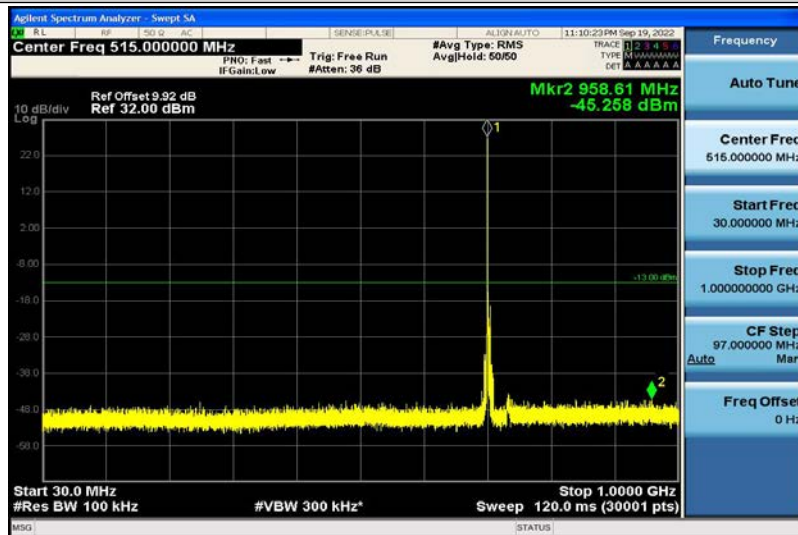

Band17-5MHz-16QAM-23755-1RB#0-1000~26000MHz

Band17-5MHz-16QAM-23790-1RB#0-30~1000MHz