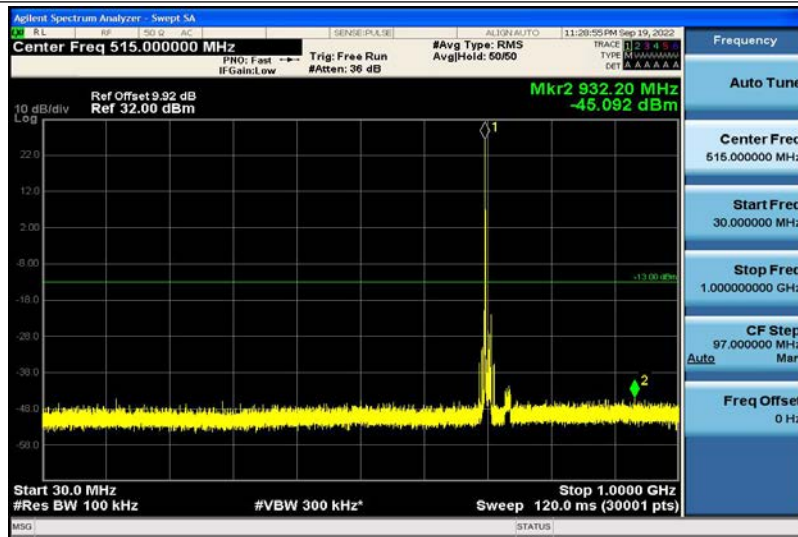

Band17-10MHz-QPSK-23800-1RB#0-1000~26000MHz

Band17-10MHz-16QAM-23780-1RB#0-30~1000MHz