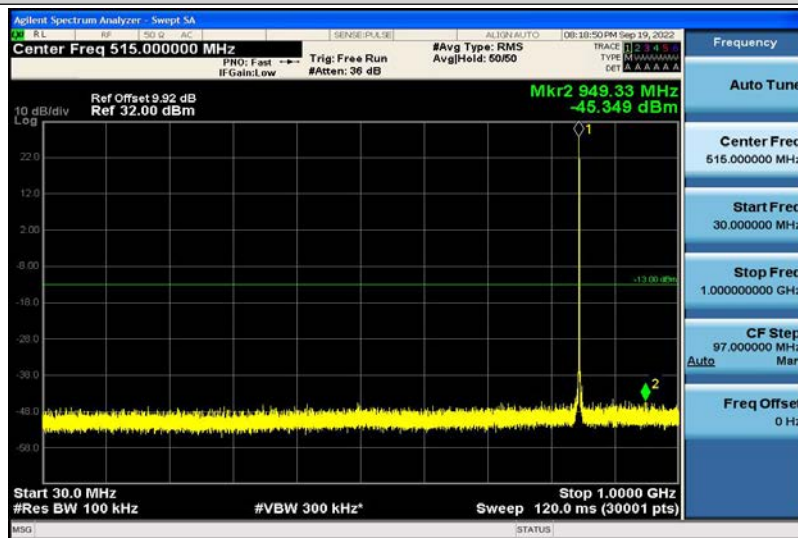

Band5-1.4MHz-QPSK-20643-1RB#0-1000~26000MHz

Band5-1.4MHz-16QAM-20407-1RB#0-30~1000MHz

Band5-1.4MHz-16QAM-20407-1RB#0-1000~26000MHz

Band5-1.4MHz-16QAM-20525-1RB#0-30~1000MHz

Band5-1.4MHz-16QAM-20525-1RB#0-1000~26000MHz