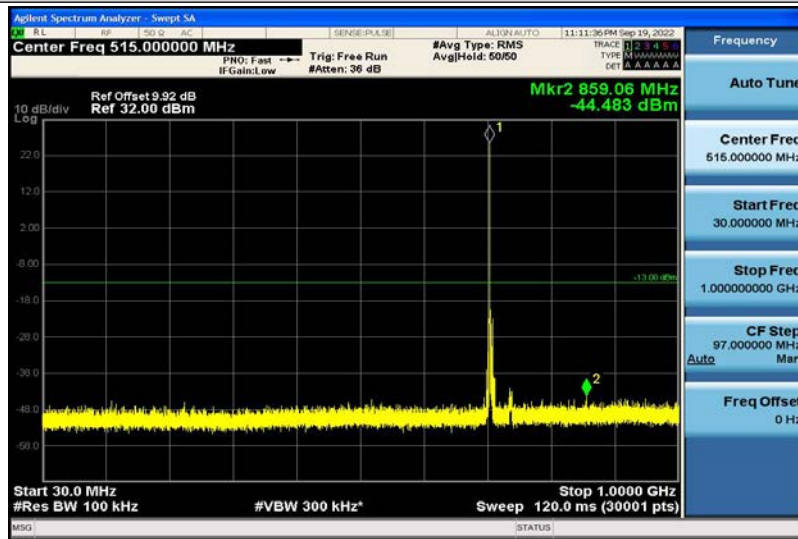

Band17-5MHz-16QAM-23790-1RB#0-1000~26000MHz

Band17-5MHz-16QAM-23825-1RB#0-30~1000MHz