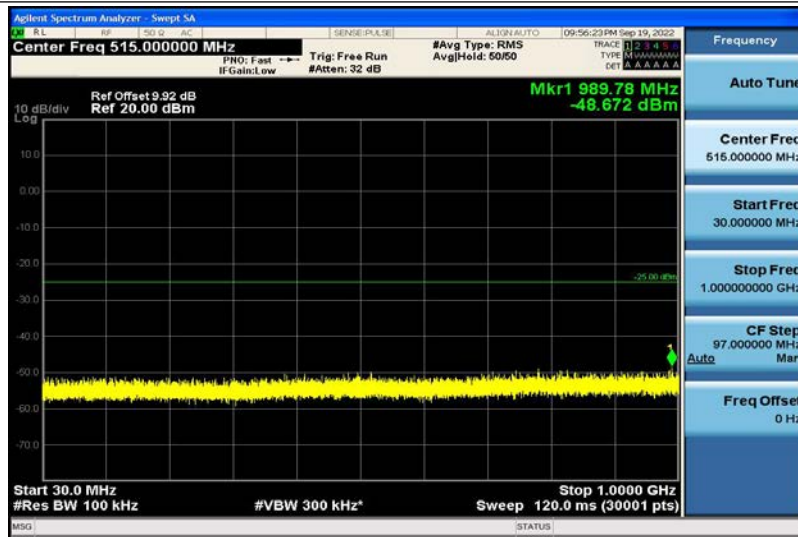

Band7-5MHz-16QAM-21425-1RB#0-1000~26000MHz

Band7-10MHz-QPSK-20800-1RB#0-30~1000MHz