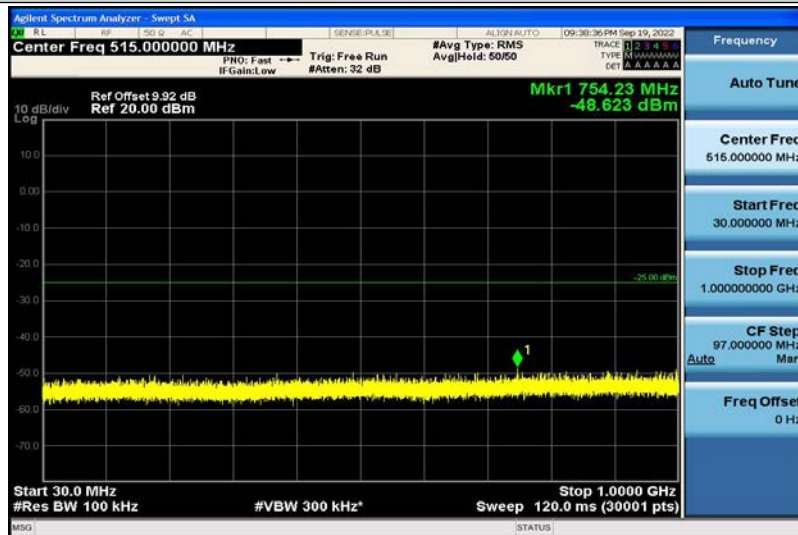

Band7-5MHz-QPSK-21425-1RB#0-30~100MHz

Band7-5MHz-QPSK-21425-1RB#0-1000~26000MHz

Band7-5MHz-16QAM-20775-1RB#0-30~1000MHz

Band7-5MHz-16QAM-20775-1RB#0-1000~26000MHz

Band7-5MHz-16QAM-21100-1RB#0-30~1000MHz

Band7-5MHz-16QAM-21100-1RB#0-1000~26000MHz