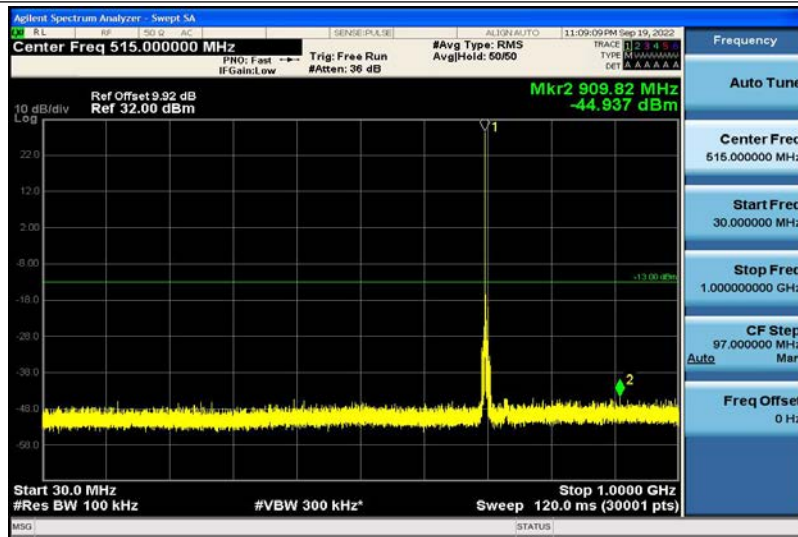

Band17-5MHz-QPSK-23790-1RB#0-30~1000MHz

Band17-5MHz-QPSK-23790-1RB#0-1000~2600MHz

Band17-5MHz-QPSK-23825-1RB#0-30~1000MHz

Band17-5MHz-QPSK-23825-1RB#0-1000~2600MHz

Band17-5MHz-16QAM-23755-1RB#0-30~1000MHz