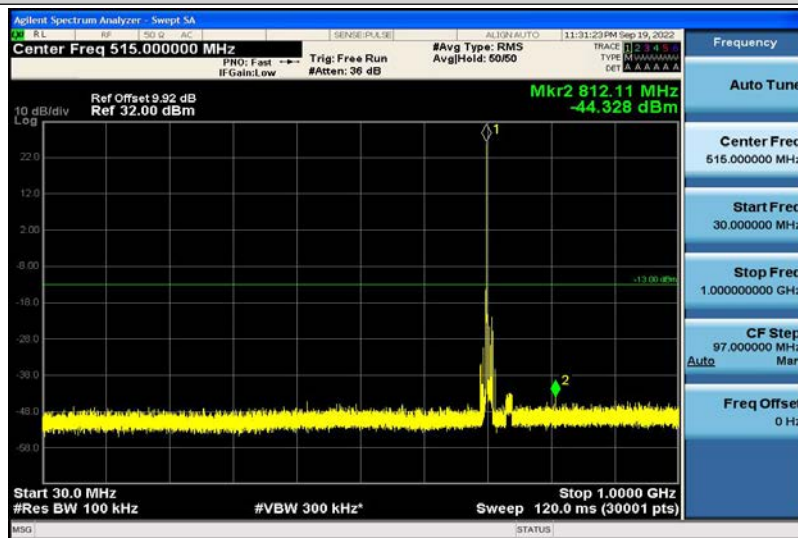

Band17-10MHz-QPSK-23800-1RB#0-1000~26000MHz

Band17-10MHz-16QAM-23780-1RB#0-30~1000MHz

Band17-10MHz-16QAM-23780-1RB#0-1000~26000MHz

Band17-10MHz-16QAM-23790-1RB#0-30~1000MHz

Band17-10MHz-16QAM-23790-1RB#0-1000~26000MHz