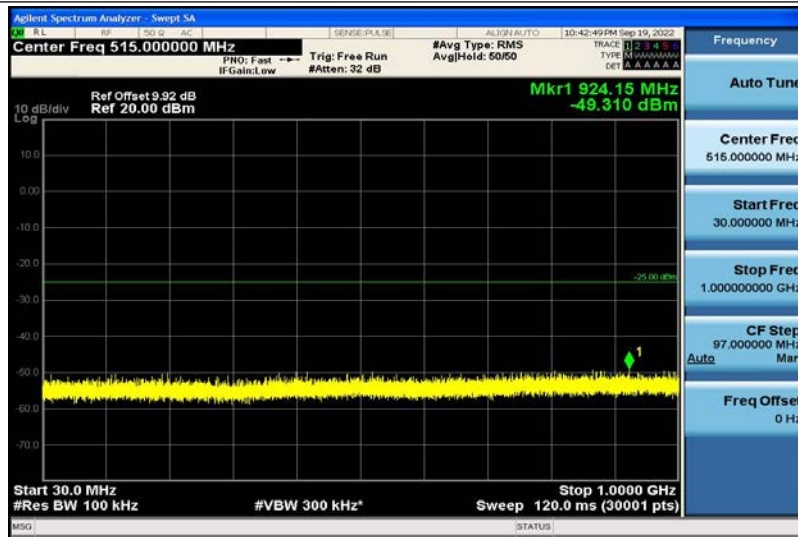

Band7-15MHz-16QAM-21375-1RB#0-1000~26000MHz

Band7-20MHz-QPSK-20850-1RB#0-30~1000MHz