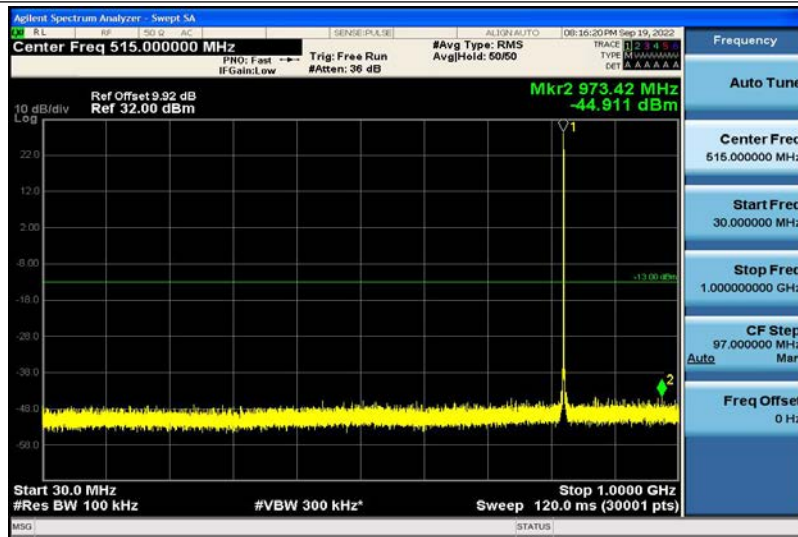

Band5-1.4MHz-QPSK-20643-1RB#0-1000~26000MHz

Band5-1.4MHz-16QAM-20407-1RB#0-30~1000MHz