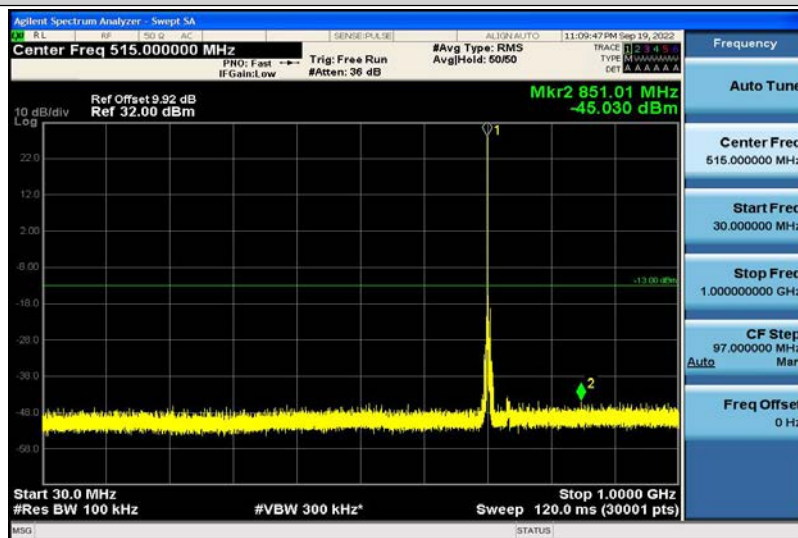

Band7-20MHz-16QAM-21100-1RB#0-1000~26000MHz

Band7-20MHz-16QAM-21350-1RB#0-30~1000MHz

Band7-20MHz-16QAM-21350-1RB#0-1000~26000MHz

Band17-5MHz-QPSK-23755-1RB#0-30~1000MHz

Band17-5MHz-QPSK-23755-1RB#0-1000~26000MHz