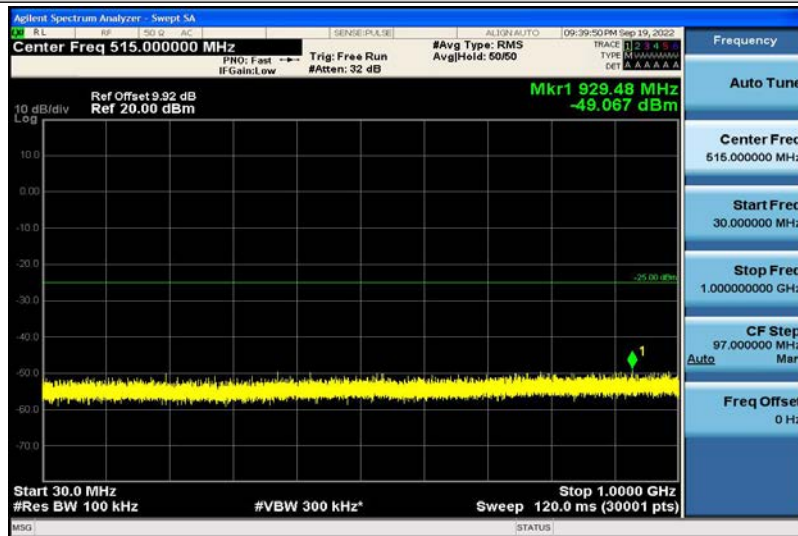

Band7-5MHz-QPSK-21425-1RB#0-30~100MHz

Band7-5MHz-QPSK-21425-1RB#0-1000~26000MHz

Band7-5MHz-16QAM-20775-1RB#0-30~1000MHz

Band7-5MHz-16QAM-20775-1RB#0-1000~26000MHz

Band7-5MHz-16QAM-21100-1RB#0-30~1000MHz

Band7-5MHz-16QAM-21100-1RB#0-1000~26000MHz