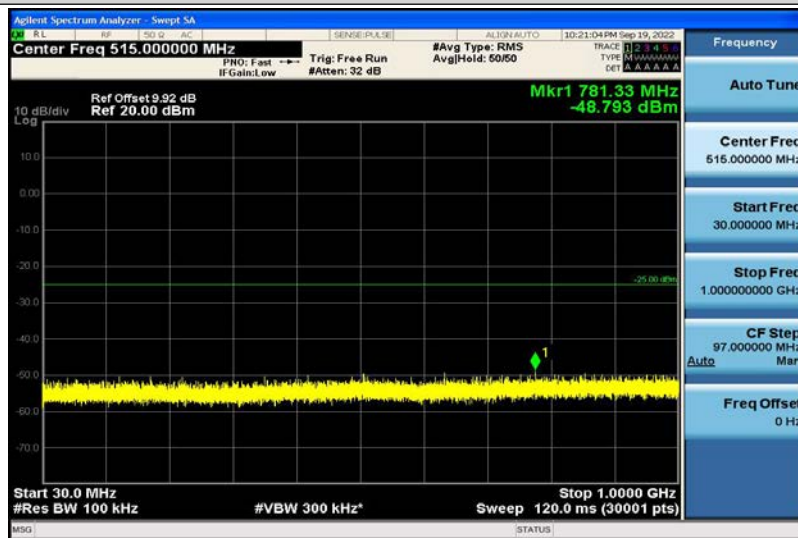

Band7-15MHz-16QAM-20825-1RB#0-30~1000MHz

Band7-15MHz-16QAM-20825-1RB#0-1000~26000MHz

Band7-15MHz-16QAM-21100-1RB#0-30~1000MHz

Band7-15MHz-16QAM-21100-1RB#0-1000~26000MHz

Band7-15MHz-16QAM-21375-1RB#0-30~1000MHz