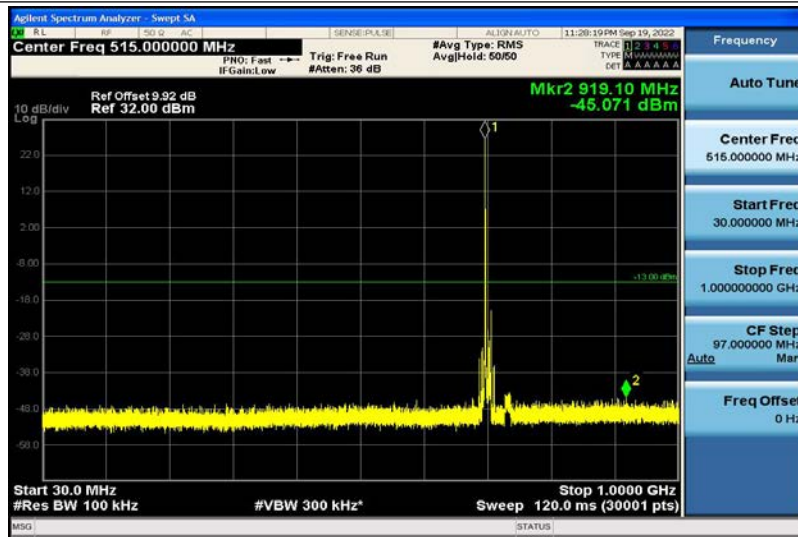

Band17-5MHz-16QAM-23755-1RB#0-1000~26000MHz

Band17-5MHz-16QAM-23790-1RB#0-30~1000MHz

Band17-5MHz-16QAM-23790-1RB#0-1000~26000MHz

Band17-5MHz-16QAM-23825-1RB#0-30~1000MHz

Band17-5MHz-16QAM-23825-1RB#0-1000~26000MHz