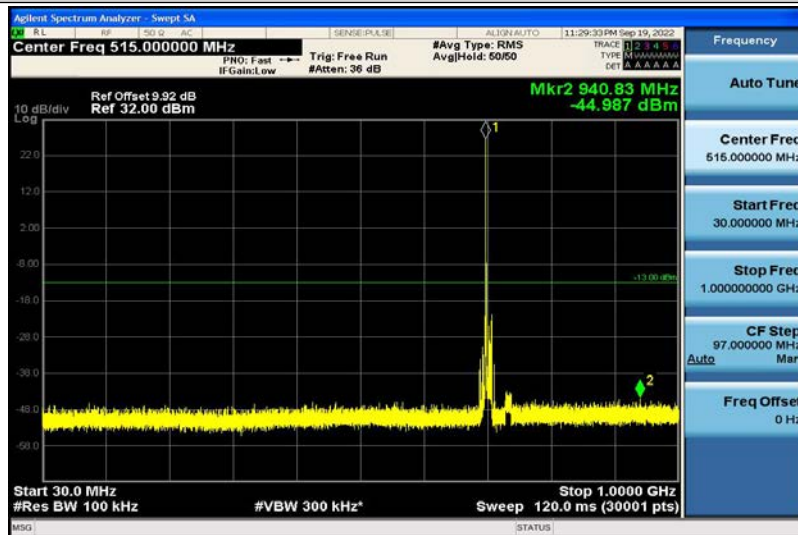

Band17-10MHz-QPSK-23780-1RB#0-1000~26000MHz

Band17-10MHz-QPSK-23790-1RB#0-30~1000MHz