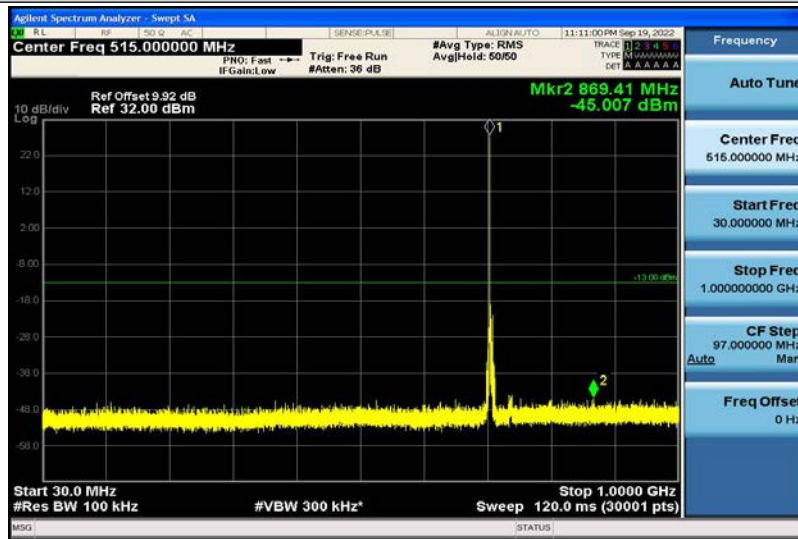

Band17-5MHz-QPSK-23790-1RB#0-1000~2600MHz

Band17-5MHz-QPSK-23825-1RB#0-30~1000MHz