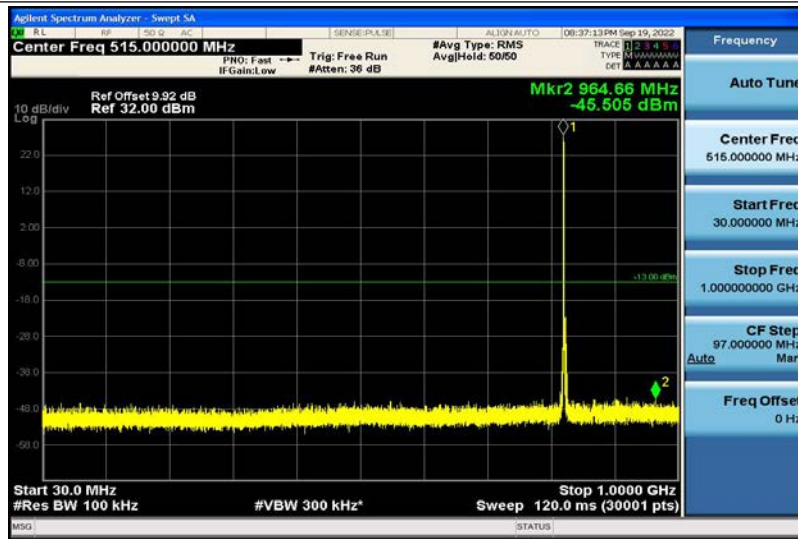

Band5-1.4MHz-16QAM-20643-1RB#0-1000~26000MHz

Band5-3MHz-QPSK-20415-1RB#0-30~1000MHz