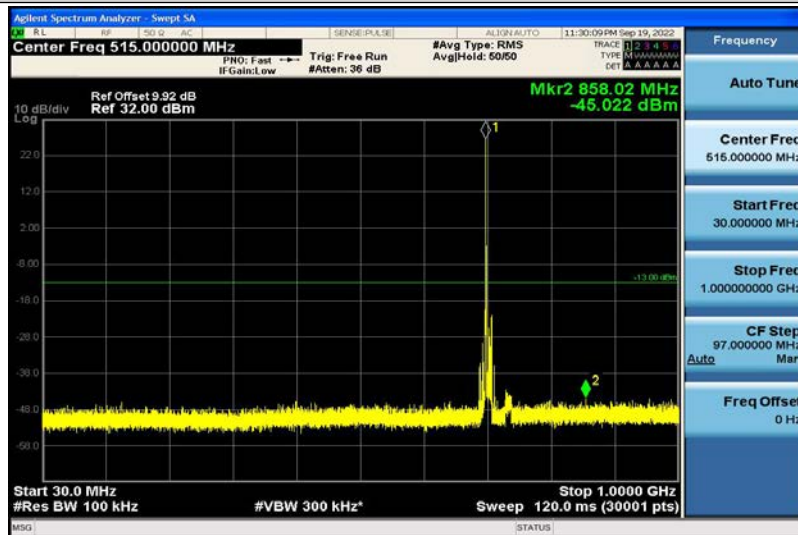

Band17-10MHz-16QAM-23780-1RB#0-1000~26000MHz

Band17-10MHz-16QAM-23790-1RB#0-30~1000MHz