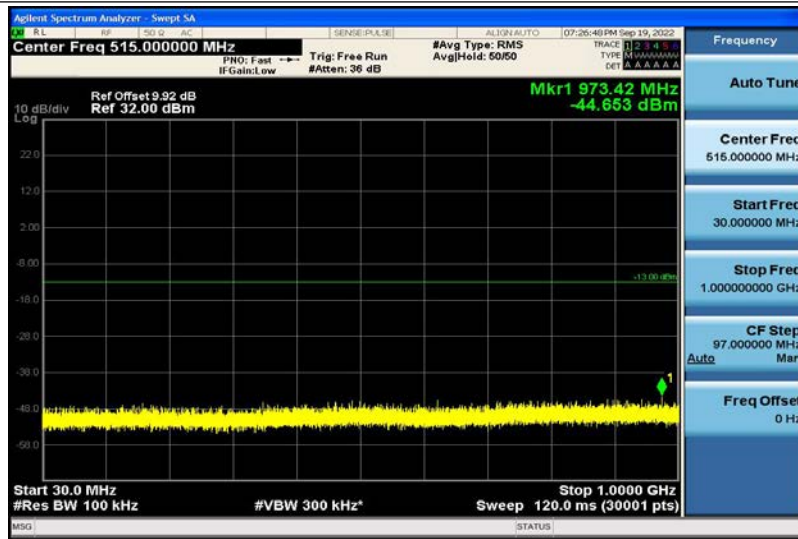

Band4-15MHz-QPSK-20175-1RB#0-30~1000MHz

Band4-15MHz-QPSK-20175-1RB#0-1000~2600MHz

Band4-15MHz-QPSK-20325-1RB#0-30~1000MHz

Band4-15MHz-QPSK-20325-1RB#0-1000~2600MHz

Band4-15MHz-16QAM-20025-1RB#0-30~1000MHz