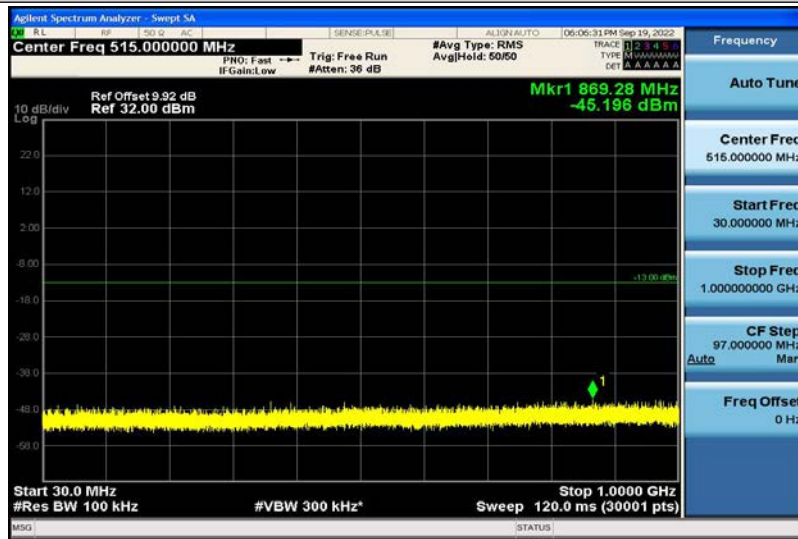

Band4-1.4MHz-16QAM-20175-1RB#0-1000~26000MHz

Band4-1.4MHz-16QAM-20393-1RB#0-30~1000MHz