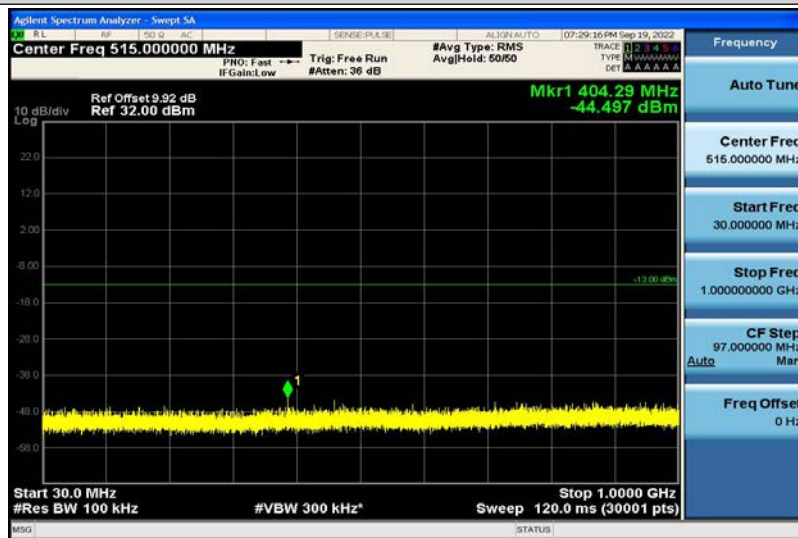

Band4-15MHz-16QAM-20175-1RB#0-1000~26000MHz

Band4-15MHz-16QAM-20325-1RB#0-30~1000MHz