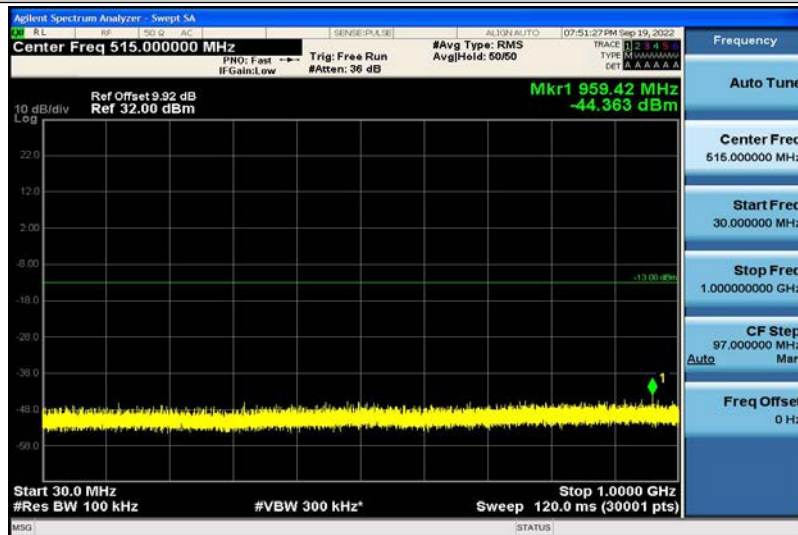

Band4-20MHz-QPSK-20050-1RB#0-1000~26000MHz

Band4-20MHz-QPSK-20175-1RB#0-30~1000MHz