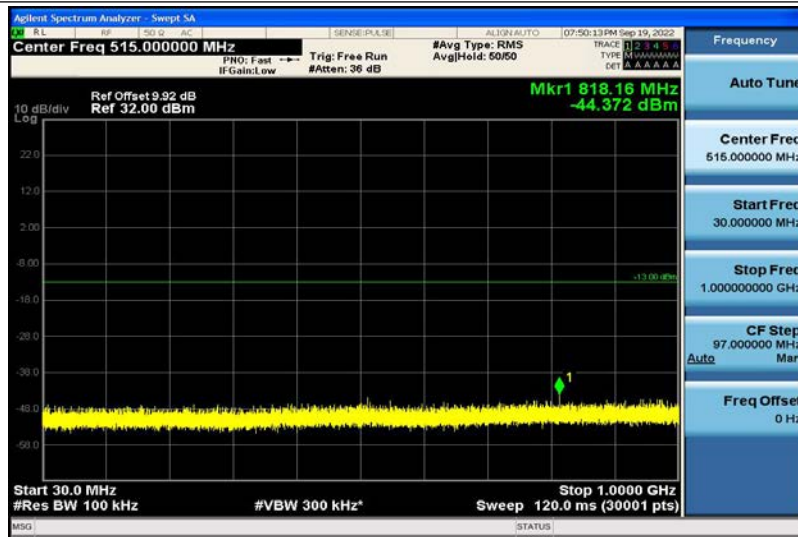

Band4-15MHz-16QAM-20025-1RB#0-1000~26000MHz

Band4-15MHz-16QAM-20175-1RB#0-30~1000MHz

Band4-15MHz-16QAM-20175-1RB#0-1000~26000MHz

Band4-15MHz-16QAM-20325-1RB#0-30~1000MHz

Band4-15MHz-16QAM-20325-1RB#0-1000~26000MHz