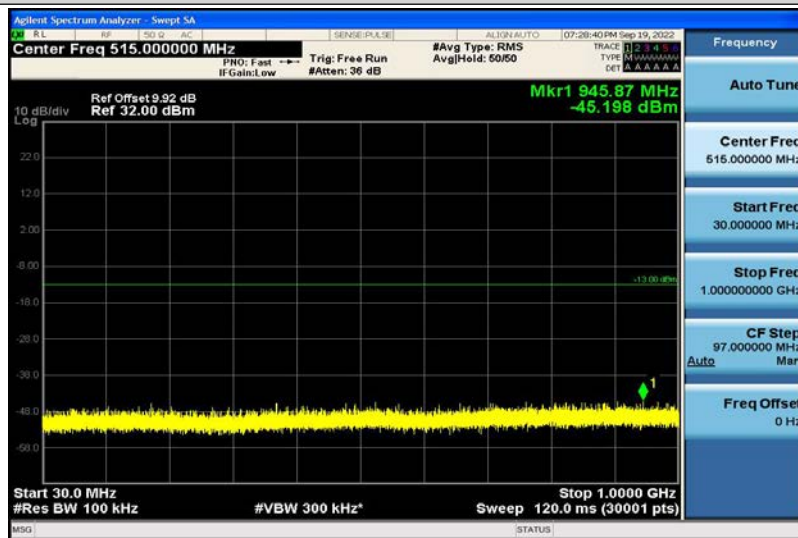

Band4-15MHz-QPSK-20175-1RB#0-1000~2600MHz

Band4-15MHz-QPSK-20325-1RB#0-30~1000MHz