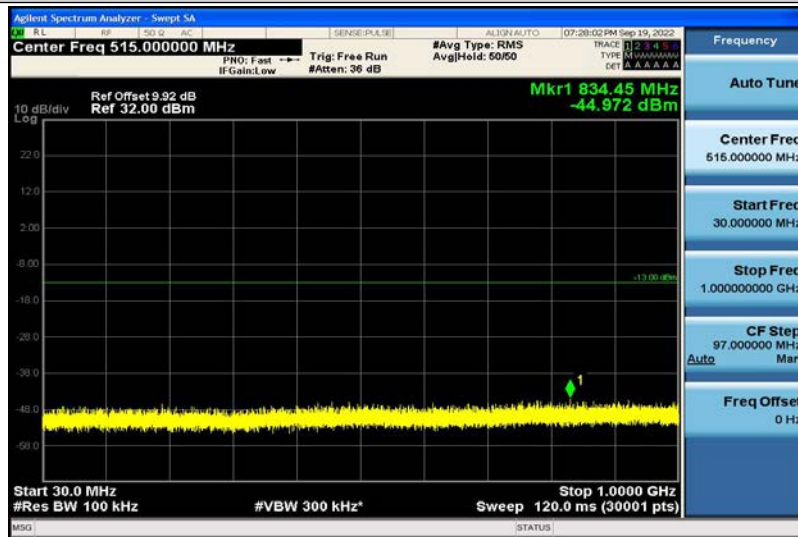

Band4-15MHz-16QAM-20025-1RB#0-1000~26000MHz

Band4-15MHz-16QAM-20175-1RB#0-30~1000MHz