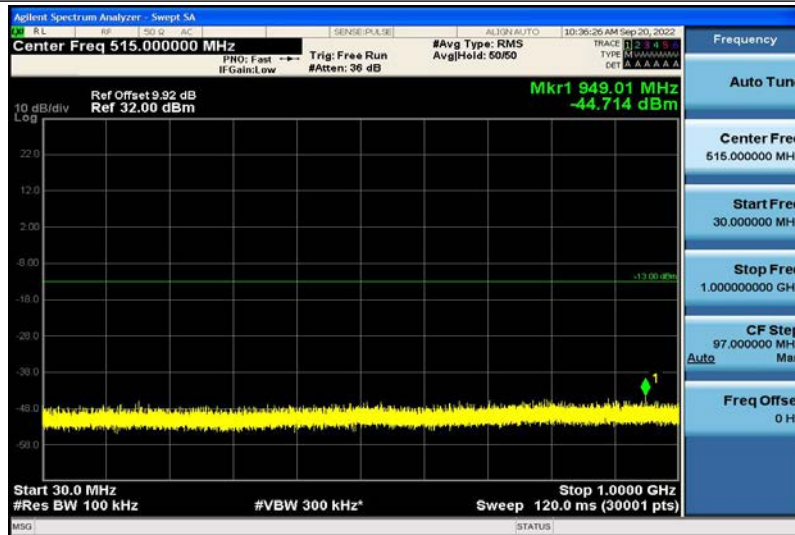

Band2-1.4MHz-QPSK-18900-1RB#0-1000~26000MHz