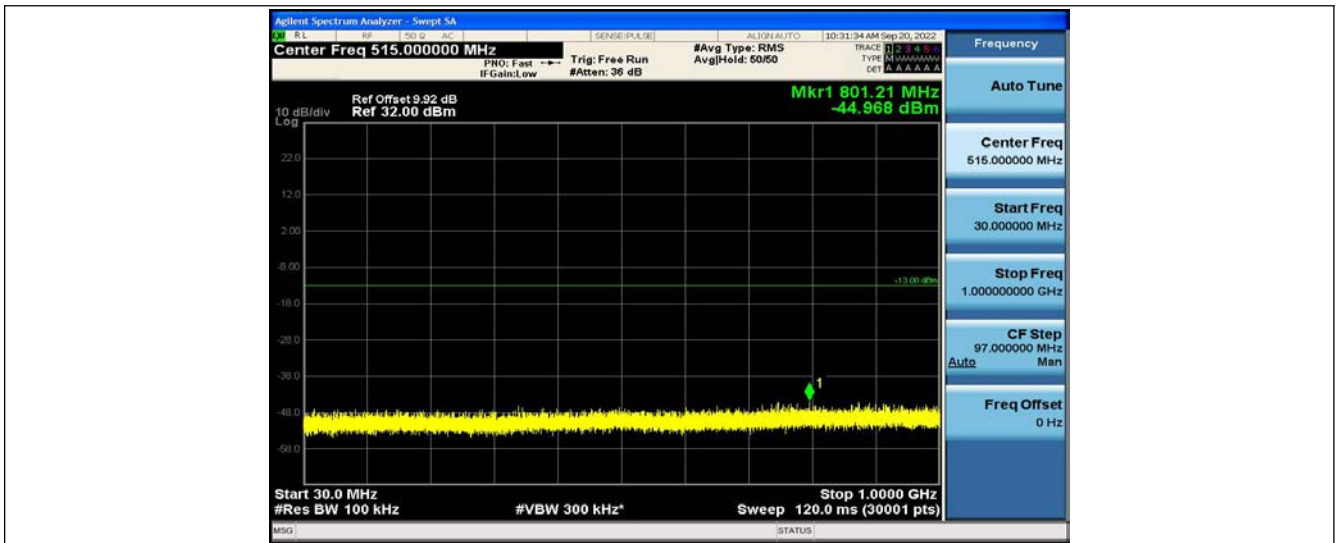

Band17	10MHz	16QAM	23800	1RB#0	30~1000MHz	-44.33	PASS
Band17	10MHz	16QAM	23800	1RB#0	1000~26000MHz	-28.31	PASS

Test Graphs

Band2-1.4MHz-QPSK-18607-1RB#0-30~1000MHz