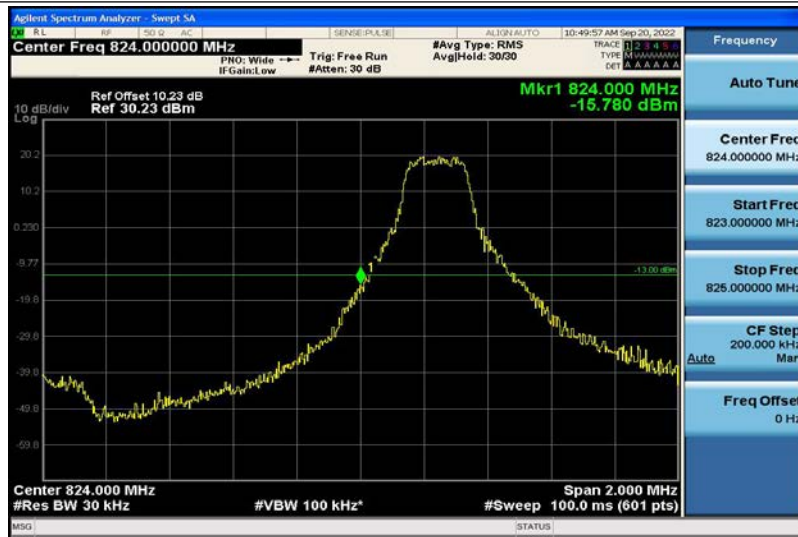

Band5-3MHz-QPSK-20415-1RB#0