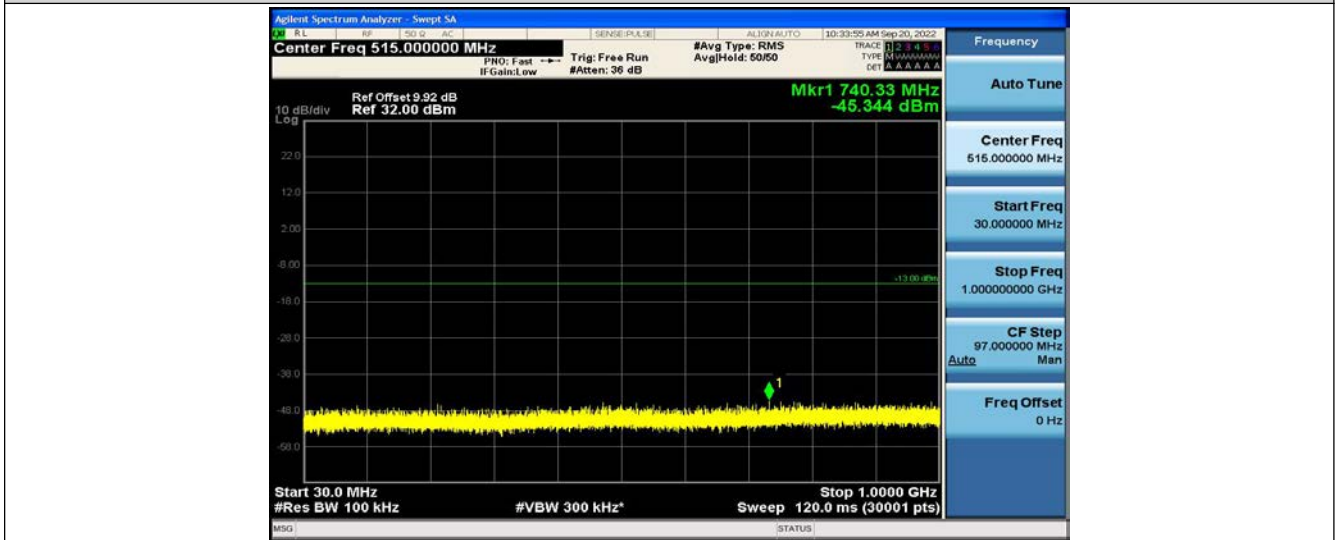

Band17	10MHz	16QAM	23800	1RB#0	30~1000MHz	-44.33	PASS
Band17	10MHz	16QAM	23800	1RB#0	1000~26000MHz	-28.31	PASS

Test Graphs

Band2-1.4MHz-QPSK-18607-1RB#0-30~1000MHz

Band2-1.4MHz-QPSK-18607-1RB#0-1000~26000MHz