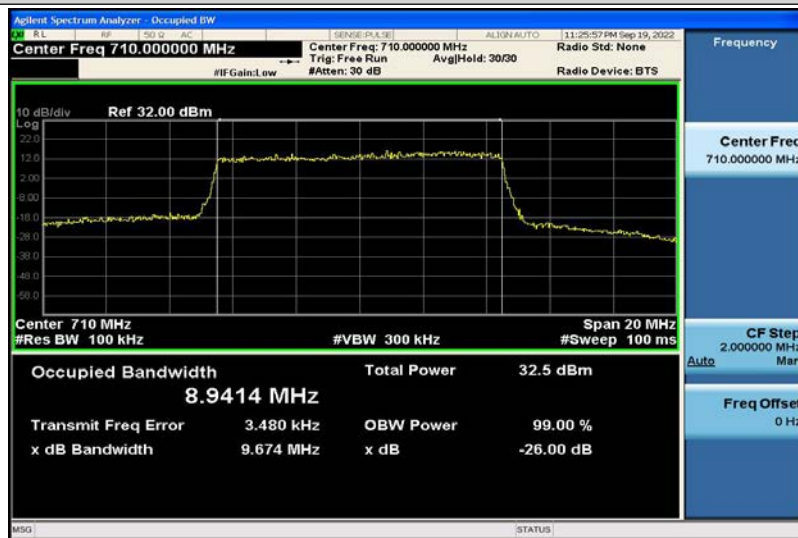

Band17-5MHz-16QAM-23755-25RB#0-4.4875

Band17-5MHz-16QAM-23790-25RB#0-4.4777

Band17-5MHz-16QAM-23825-25RB#0-4.4742

Band17-10MHz-QPSK-23780-50RB#0-8.9643

Band17-10MHz-QPSK-23790-50RB#0-8.9414

Band17-10MHz-QPSK-23800-50RB#0-8.9266