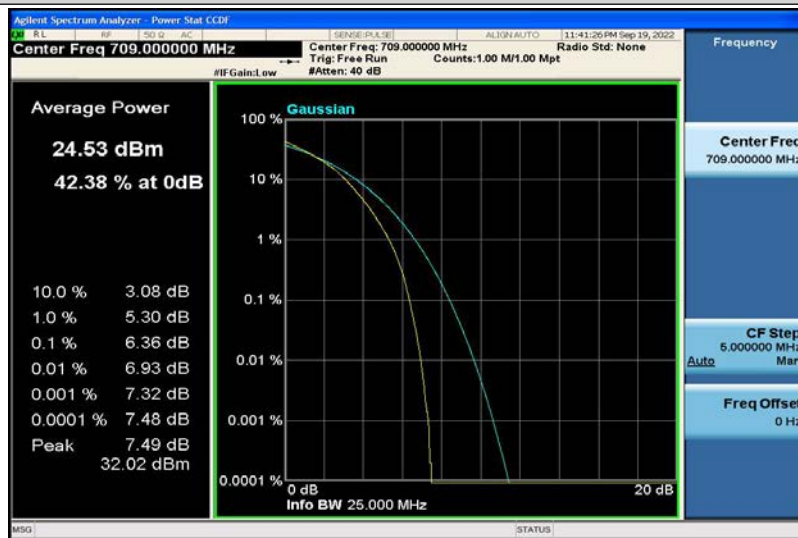

Band17-10MHz-16QAM-23780-50RB#0