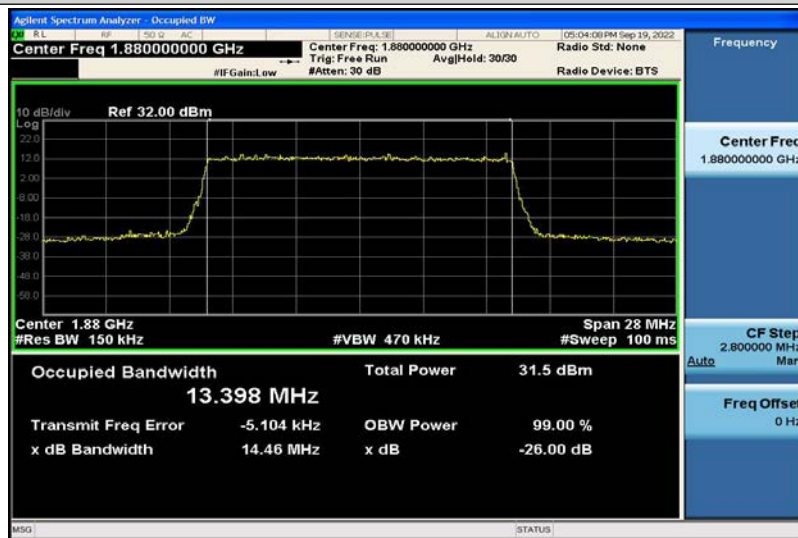

Band2-15MHz-QPSK-18675-75RB#0-13.435

Band2-15MHz-QPSK-18900-75RB#0-13.393

Band2-15MHz-QPSK-19125-75RB#0-13.371

Band2-15MHz-16QAM-18675-75RB#0-13.407

Band2-15MHz-16QAM-18900-75RB#0-13.398

Band2-15MHz-16QAM-19125-75RB#0-13.386