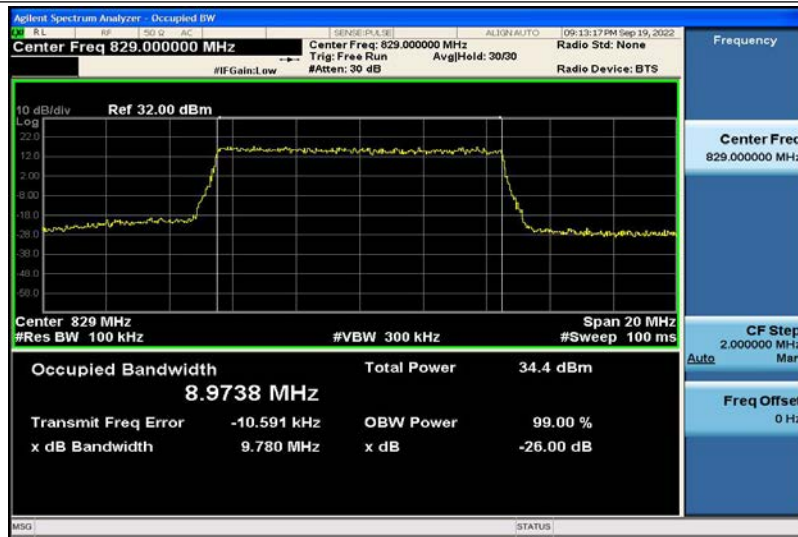

Band5-5MHz-QPSK-20425-25RB#0-4.4845

Band5-5MHz-QPSK-20525-25RB#0-4.4697

Band5-5MHz-QPSK-20625-25RB#0-4.4798

Band5-5MHz-16QAM-20425-25RB#0-4.4741

Band5-5MHz-16QAM-20525-25RB#0-4.4789

Band5-5MHz-16QAM-20625-25RB#0-4.4711