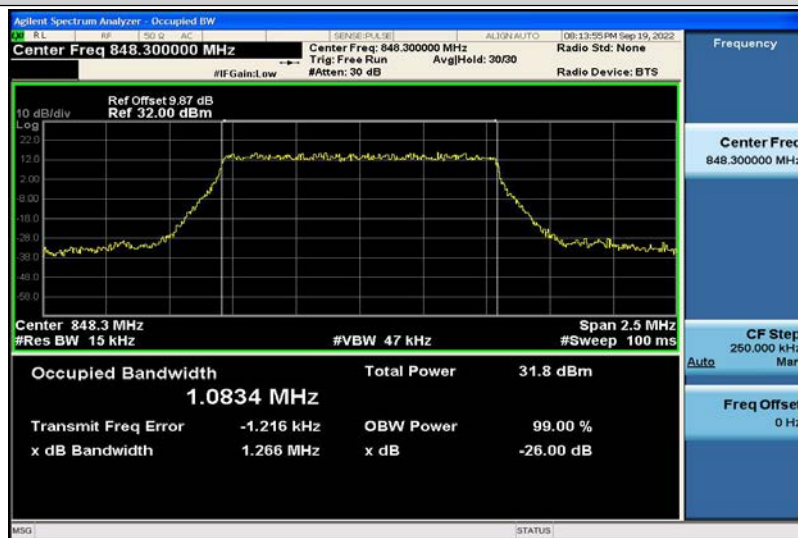

Band5-1.4MHz-QPSK-20407-6RB#0-1.0774

Band5-1.4MHz-QPSK-20525-6RB#0-1.0840

Band5-1.4MHz-QPSK-20643-6RB#0-1.0778

Band5-1.4MHz-16QAM-20407-6RB#0-1.0826

Band5-1.4MHz-16QAM-20525-6RB#0-1.0820

Band5-1.4MHz-16QAM-20643-6RB#0-1.0834