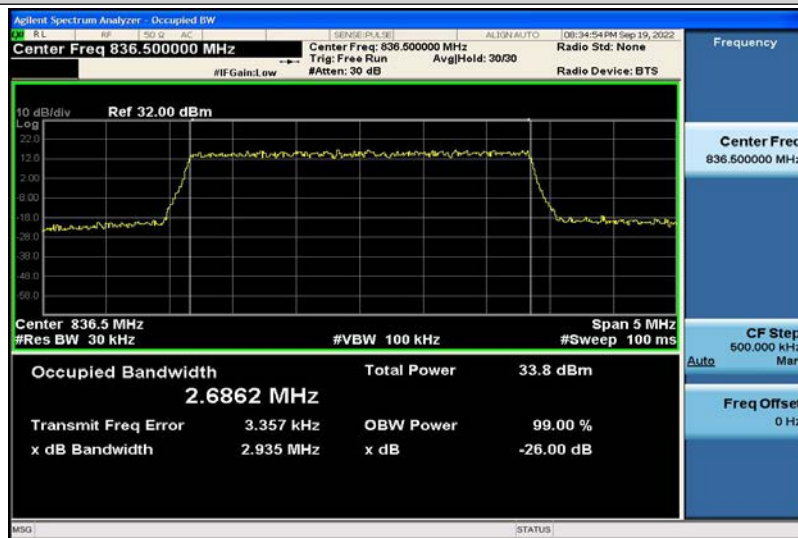

Band5-3MHz-QPSK-20525-15RB#0-2.6862