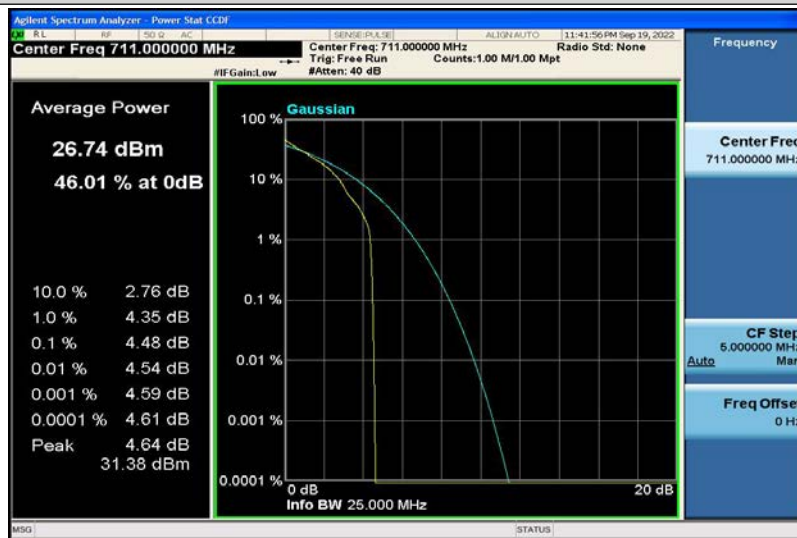

Band17-10MHz-QPSK-23800-1RB#0