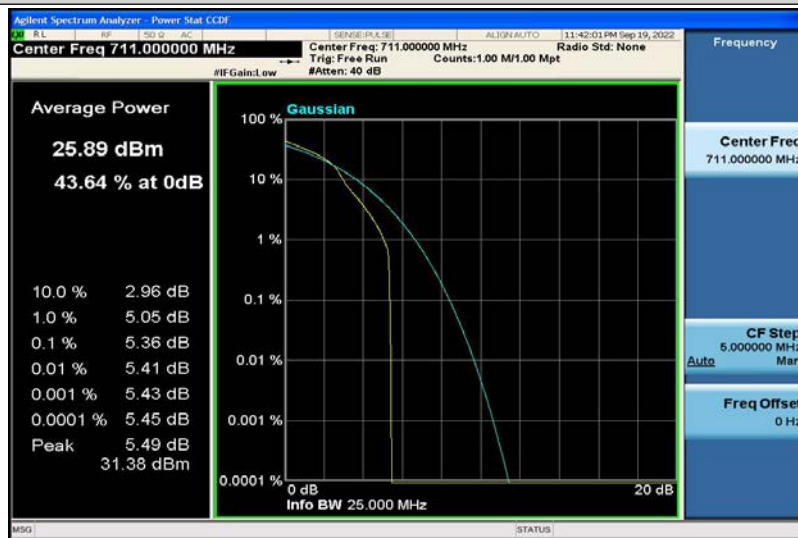

Band17-10MHz-16QAM-23790-50RB#0

Band17-10MHz-16QAM-23800-1RB#0

Band17-10MHz-16QAM-23800-50RB#0

8.3 Appendix C: 26dB Bandwidth and Occupied Bandwidth

Test Result

| Band | Bandwidth | Modulation | Channel | RB Configuration | Occupied Bandwidth (MHz) | 26dB Bandwidth (MHz) | Verdict |
|-------|-----------|------------|---------|------------------|--------------------------|----------------------|---------|
| Band2 | 1.4MHz | QPSK | 18607 | 6RB#0 | 1.0834 | 1.260 | PASS |
| Band2 | 1.4MHz | QPSK | 18900 | 6RB#0 | 1.0798 | 1.253 | PASS |
| Band2 | 1.4MHz | QPSK | 19193 | 6RB#0 | 1.0840 | 1.241 | PASS |
| Band2 | 1.4MHz | 16QAM | 18607 | 6RB#0 | 1.0841 | 1.259 | PASS |
| Band2 | 1.4MHz | 16QAM | 18900 | 6RB#0 | 1.0812 | 1.265 | PASS |
| Band2 | 1.4MHz | 16QAM | 19193 | 6RB#0 | 1.0806 | 1.236 | PASS |
| Band2 | 3MHz | QPSK | 18615 | 15RB#0 | 2.6886 | 3.017 | PASS |
| Band2 | 3MHz | QPSK | 18900 | 15RB#0 | 2.6882 | 2.982 | PASS |
| Band2 | 3MHz | QPSK | 19185 | 15RB#0 | 2.6892 | 3.016 | PASS |
| Band2 | 3MHz | 16QAM | 18615 | 15RB#0 | 2.6875 | 3.011 | PASS |
| Band2 | 3MHz | 16QAM | 18900 | 15RB#0 | 2.6852 | 3.005 | PASS |
| Band2 | 3MHz | 16QAM | 19185 | 15RB#0 | 2.6864 | 2.994 | PASS |
| Band2 | 5MHz | QPSK | 18625 | 25RB#0 | 4.4668 | 4.916 | PASS |
| Band2 | 5MHz | QPSK | 18900 | 25RB#0 | 4.4820 | 4.924 | PASS |
| Band2 | 5MHz | QPSK | 19175 | 25RB#0 | 4.4763 | 4.911 | PASS |
| Band2 | 5MHz | 16QAM | 18625 | 25RB#0 | 4.4780 | 4.911 | PASS |
| Band2 | 5MHz | 16QAM | 18900 | 25RB#0 | 4.4869 | 4.923 | PASS |
| Band2 | 5MHz | 16QAM | 19175 | 25RB#0 | 4.4662 | 4.877 | PASS |
| Band2 | 10MHz | QPSK | 18650 | 50RB#0 | 8.9473 | 9.641 | PASS |
| Band2 | 10MHz | QPSK | 18900 | 50RB#0 | 8.9449 | 9.789 | PASS |
| Band2 | 10MHz | QPSK | 19150 | 50RB#0 | 8.9285 | 9.661 | PASS |
| Band2 | 10MHz | 16QAM | 18650 | 50RB#0 | 8.9419 | 9.719 | PASS |
| Band2 | 10MHz | 16QAM | 18900 | 50RB#0 | 8.9449 | 9.652 | PASS |
| Band2 | 10MHz | 16QAM | 19150 | 50RB#0 | 8.9299 | 9.572 | PASS |
| Band2 | 15MHz | QPSK | 18675 | 75RB#0 | 13.435 | 14.52 | PASS |
| Band2 | 15MHz | QPSK | 18900 | 75RB#0 | 13.393 | 14.42 | PASS |
| Band2 | 15MHz | QPSK | 19125 | 75RB#0 | 13.371 | 14.43 | PASS |
| Band2 | 15MHz | 16QAM | 18675 | 75RB#0 | 13.407 | 14.50 | PASS |
| Band2 | 15MHz | 16QAM | 18900 | 75RB#0 | 13.398 | 14.46 | PASS |
| Band2 | 15MHz | 16QAM | 19125 | 75RB#0 | 13.386 | 14.44 | PASS |
| Band2 | 20MHz | QPSK | 18700 | 100RB#0 | 17.899 | 19.28 | PASS |
| Band2 | 20MHz | QPSK | 18900 | 100RB#0 | 17.828 | 19.04 | PASS |
| Band2 | 20MHz | QPSK | 19100 | 100RB#0 | 17.851 | 18.97 | PASS |
| Band2 | 20MHz | 16QAM | 18700 | 100RB#0 | 17.900 | 19.31 | PASS |
| Band2 | 20MHz | 16QAM | 18900 | 100RB#0 | 17.869 | 19.17 | PASS |
| Band2 | 20MHz | 16QAM | 19100 | 100RB#0 | 17.848 | 19.17 | PASS |