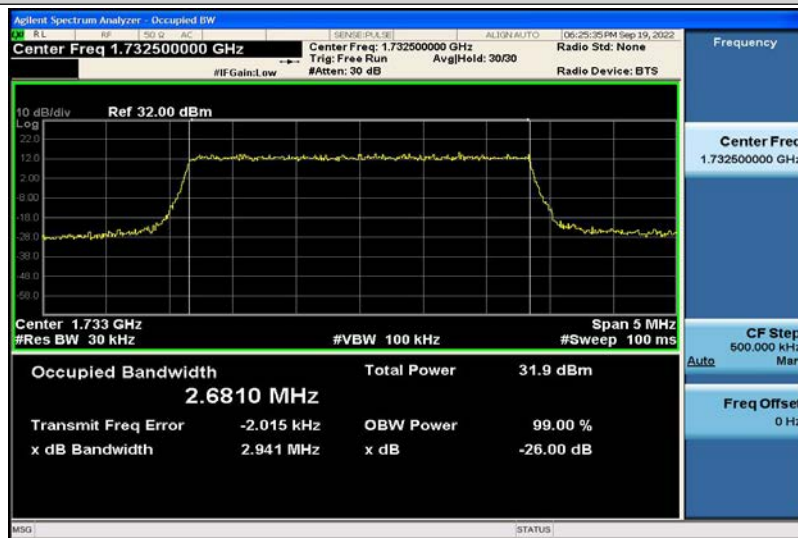

Band4-3MHz-QPSK-20175-15RB#0-2.6810