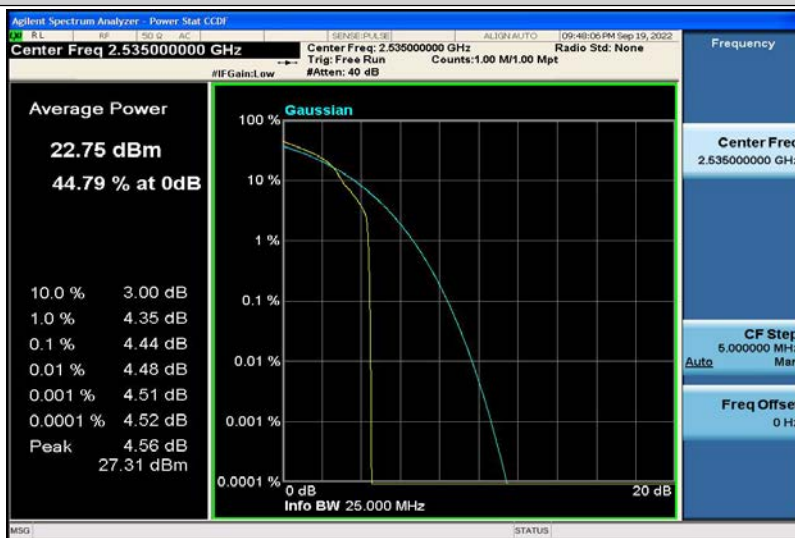

Band7-5MHz-16QAM-20775-25RB#0

Band7-5MHz-16QAM-21100-1RB#0