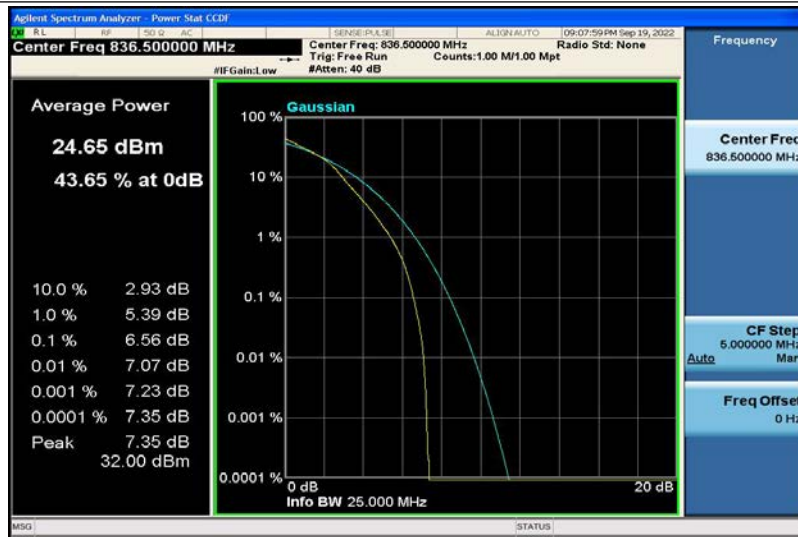

Band5-5MHz-16QAM-20525-1RB#0

Band5-5MHz-16QAM-20525-25RB#0