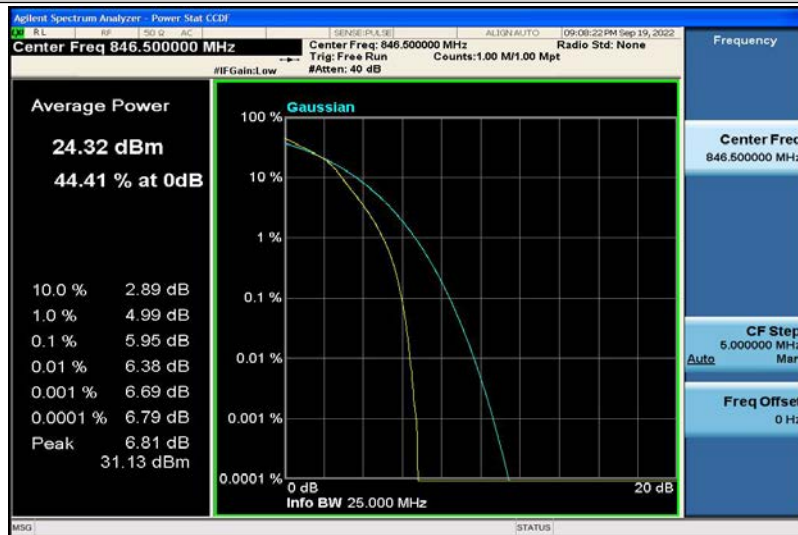

Band5-5MHz-16QAM-20425-25RB#0

Band5-5MHz-16QAM-20525-1RB#0

Band5-5MHz-16QAM-20525-25RB#0

Band5-5MHz-16QAM-20625-1RB#0

Band5-5MHz-16QAM-20625-25RB#0

Band5-10MHz-QPSK-20450-1RB#0

Band5-10MHz-QPSK-20450-50RB#0