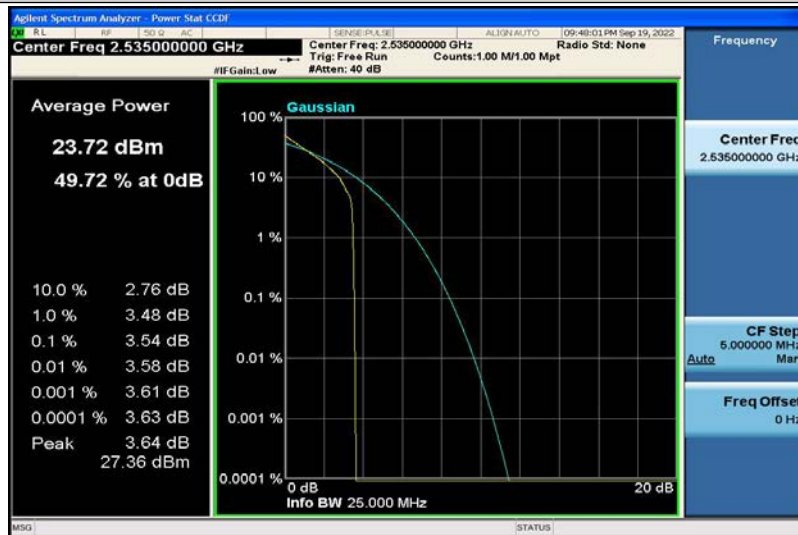

Band5-10MHz-16QAM-20525-50RB#0

Band5-10MHz-16QAM-20600-1RB#0

Band5-10MHz-16QAM-20600-50RB#0

Band7-5MHz-QPSK-20775-1RB#0

Band7-5MHz-QPSK-20775-25RB#0

Band7-5MHz-QPSK-21100-1RB#0

Band7-5MHz-QPSK-21100-25RB#0

Band7-5MHz-QPSK-21425-1RB#0