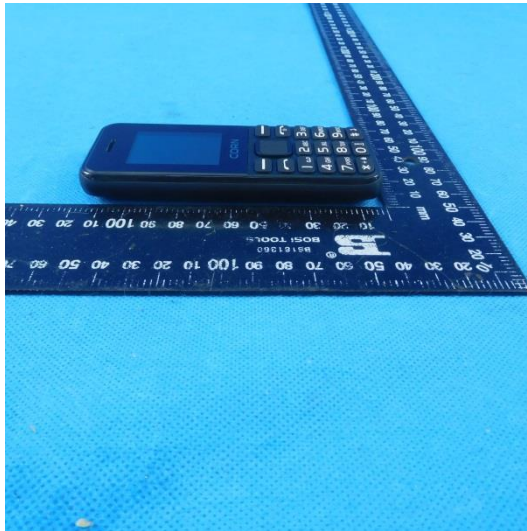

7. EXTERNAL AND INTERNAL PHOTOS OF THE EUT

7.1. External photos

CHARGER **CORN**
MODEL:FSF-01
INPUT:100-240V~50/60Hz 0.15A
OUTPUT:5.0V=500mA

The image contains three icons: a square with a smaller square inside, a house outline, and a car outline with a large 'X' over it, indicating it is not for use in vehicles.