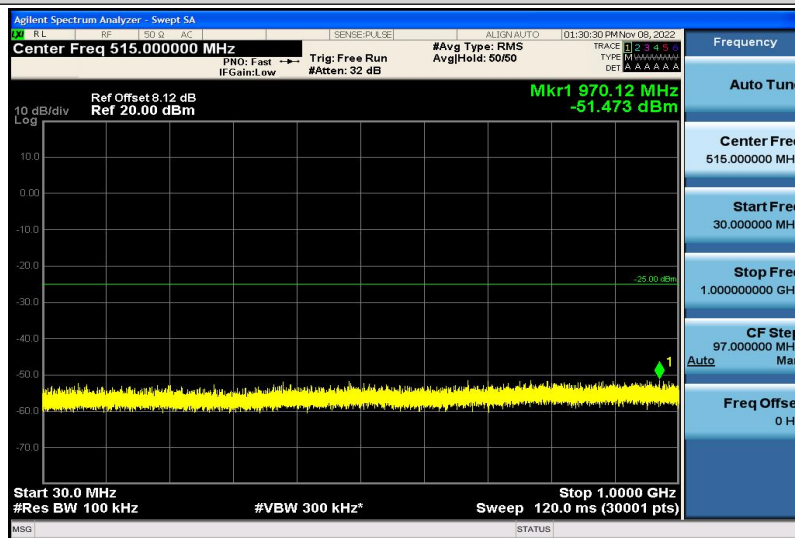

Band7-15MHz-16QAM-21100-1RB#0-1000~26000MHz

Band7-15MHz-16QAM-21375-1RB#0-30~1000MHz