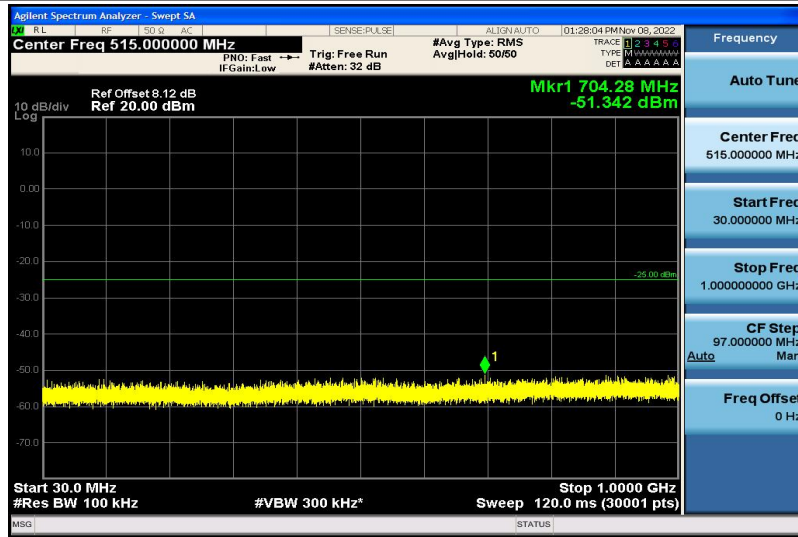

Band7-15MHz-QPSK-21375-1RB#0-1000~26000MHz

Band7-15MHz-16QAM-20825-1RB#0-30~1000MHz