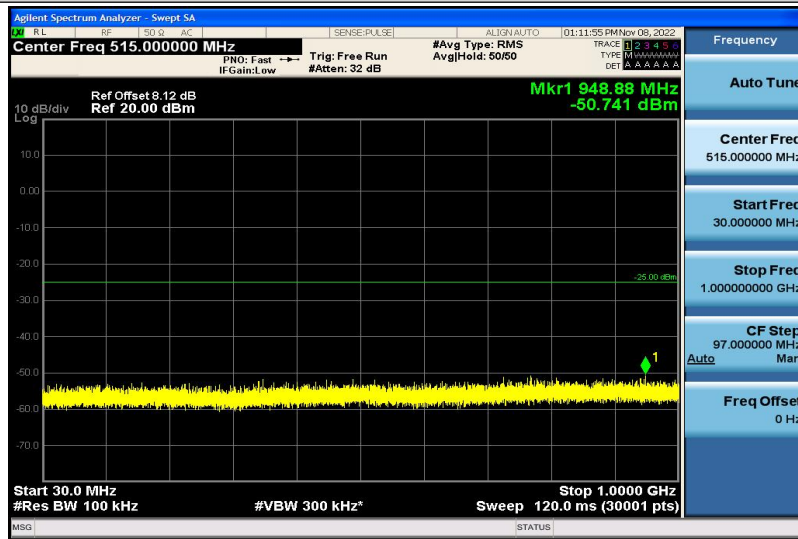

Band7-5MHz-16QAM-21100-1RB#0-1000~26000MHz

Band7-5MHz-16QAM-21425-1RB#0-30~1000MHz