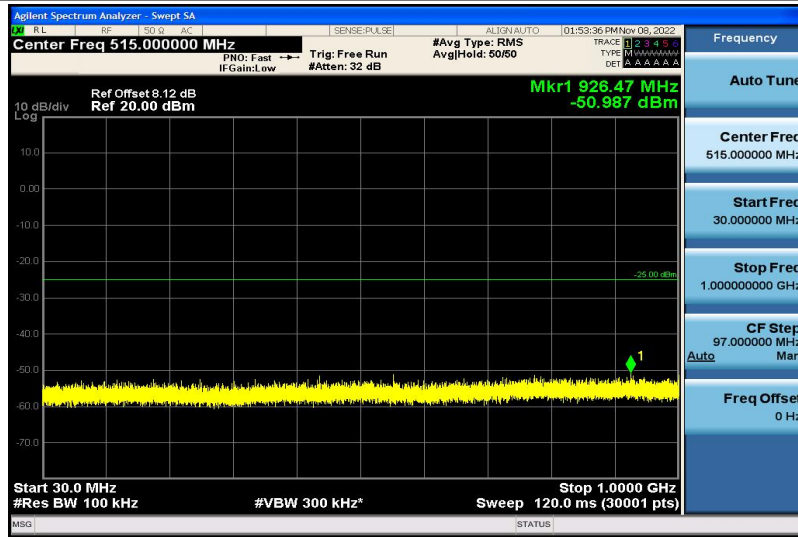

Band7-15MHz-16QAM-21375-1RB#0-1000~26000MHz

Band7-20MHz-QPSK-20850-1RB#0-30~1000MHz