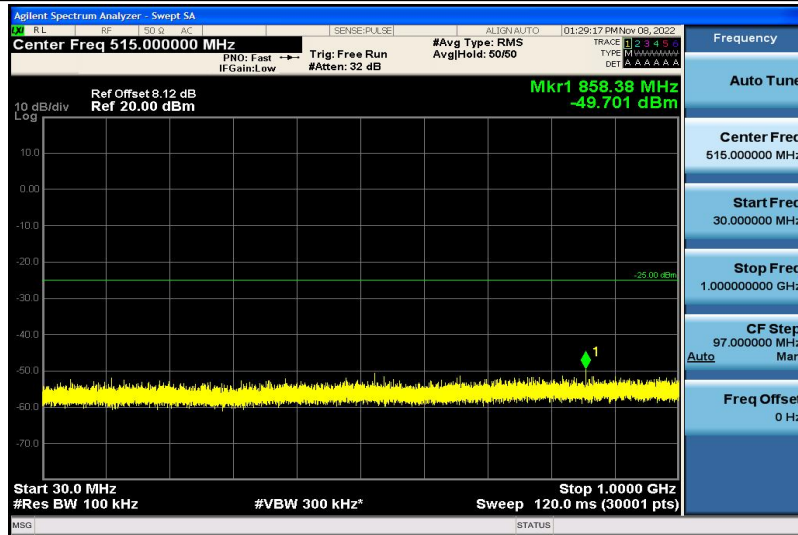

Band7-15MHz-QPSK-21375-1RB#0-30~1000MHz

Band7-15MHz-QPSK-21375-1RB#0-1000~26000MHz

Band7-15MHz-16QAM-20825-1RB#0-30~1000MHz

Band7-15MHz-16QAM-20825-1RB#0-1000~26000MHz

Band7-15MHz-16QAM-21100-1RB#0-30~1000MHz