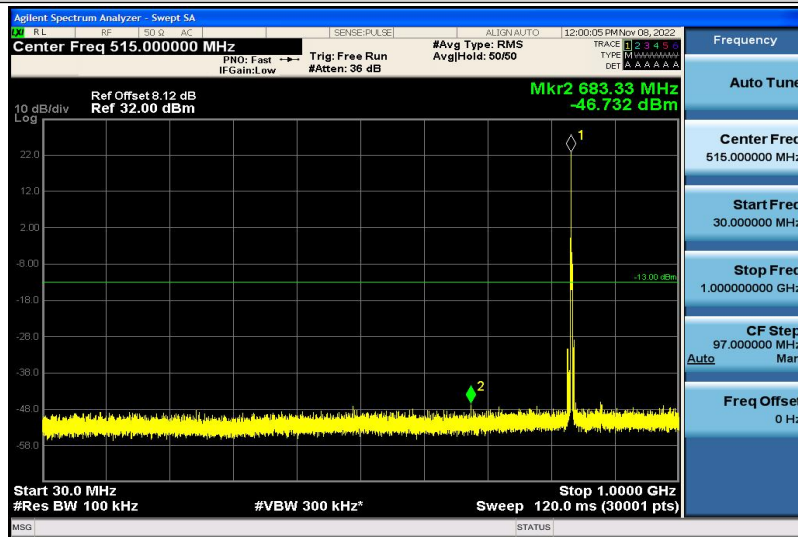

Band5-3MHz-QPSK-20415-1RB#0-1000~26000MHz

Band5-3MHz-QPSK-20525-1RB#0-30~1000MHz