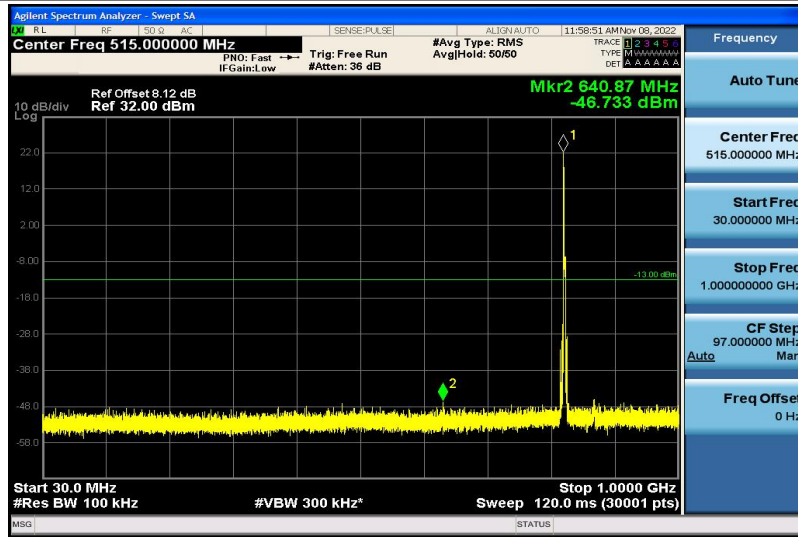

Band5-1.4MHz-16QAM-20643-1RB#0-1000~26000MHz

Band5-3MHz-QPSK-20415-1RB#0-30~1000MHz