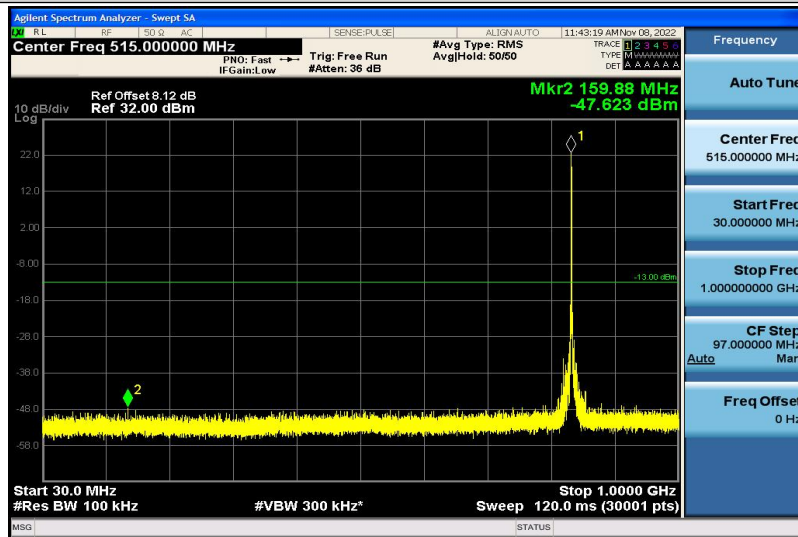

Band5-1.4MHz-16QAM-20407-1RB#0-30~1000MHz

Band5-1.4MHz-16QAM-20407-1RB#0-1000~26000MHz

Band5-1.4MHz-16QAM-20525-1RB#0-30~1000MHz

Band5-1.4MHz-16QAM-20525-1RB#0-1000~26000MHz

Band5-1.4MHz-16QAM-20643-1RB#0-30~1000MHz