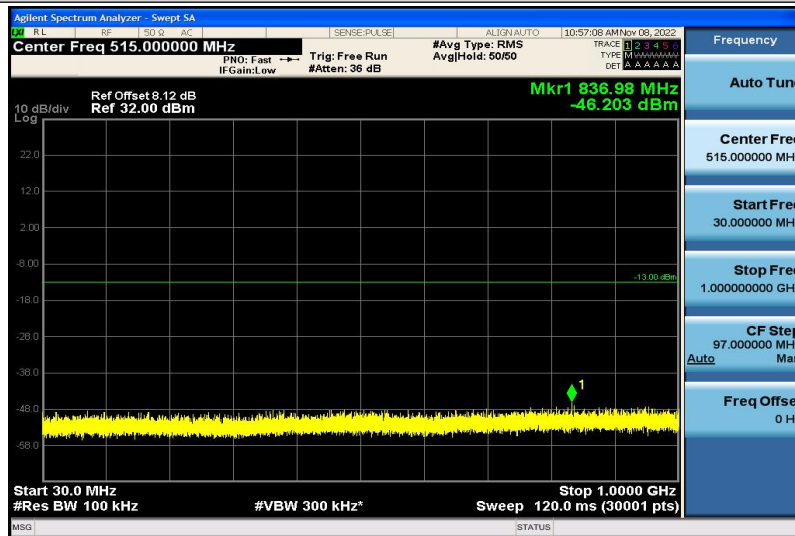

Band4-15MHz-QPSK-20325-1RB#0-1000~26000MHz

Band4-15MHz-16QAM-20025-1RB#0-30~1000MHz

Band4-15MHz-16QAM-20025-1RB#0-1000~26000MHz

Band4-15MHz-16QAM-20175-1RB#0-30~1000MHz

Band4-15MHz-16QAM-20175-1RB#0-1000~26000MHz