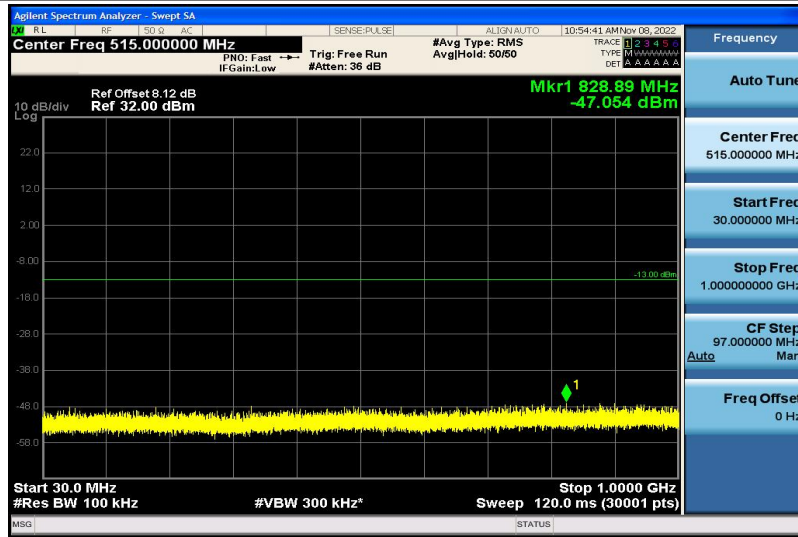

Band4-15MHz-QPSK-20325-1RB#0-1000~26000MHz

Band4-15MHz-16QAM-20025-1RB#0-30~1000MHz