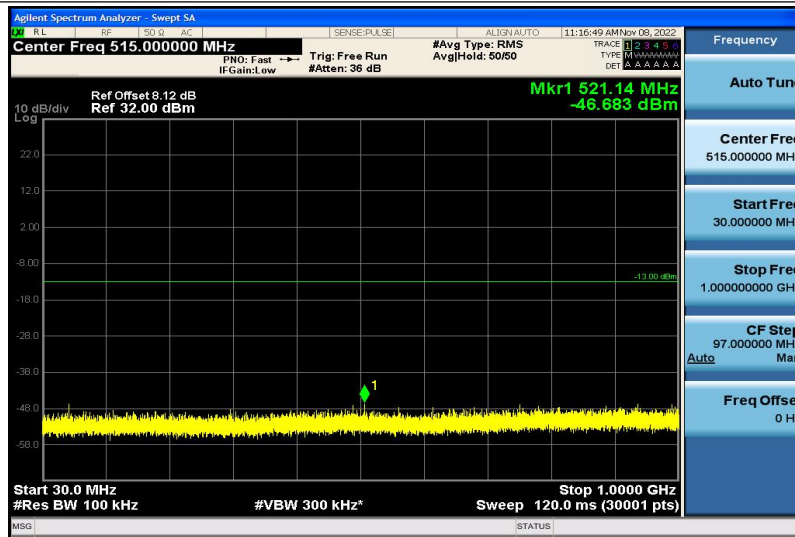

Band4-15MHz-16QAM-20325-1RB#0-1000~26000MHz

Band4-20MHz-QPSK-20050-1RB#0-30~1000MHz