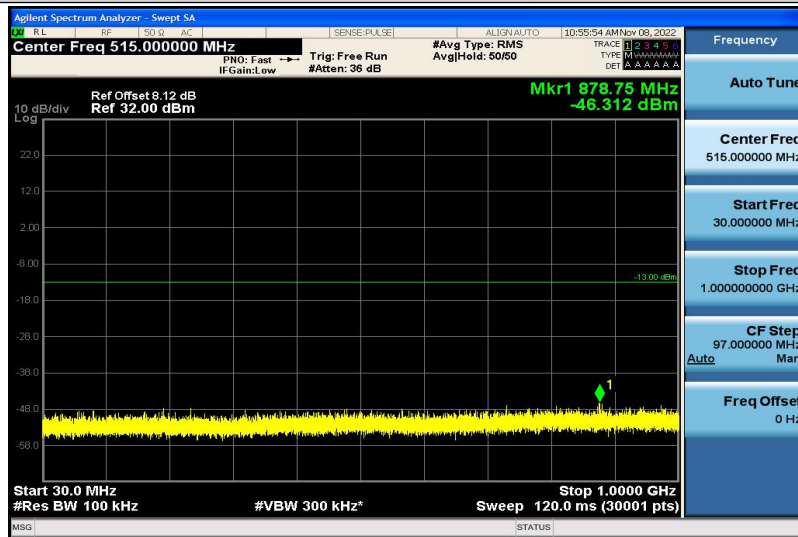

Band4-15MHz-16QAM-20025-1RB#0-1000~26000MHz

Band4-15MHz-16QAM-20175-1RB#0-30~1000MHz