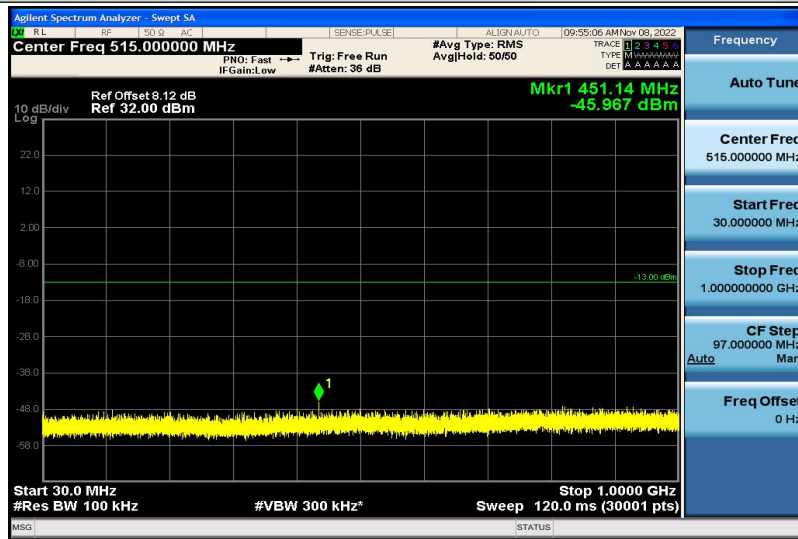

Band4-1.4MHz-16QAM-20175-1RB#0-1000~26000MHz

Band4-1.4MHz-16QAM-20393-1RB#0-30~1000MHz