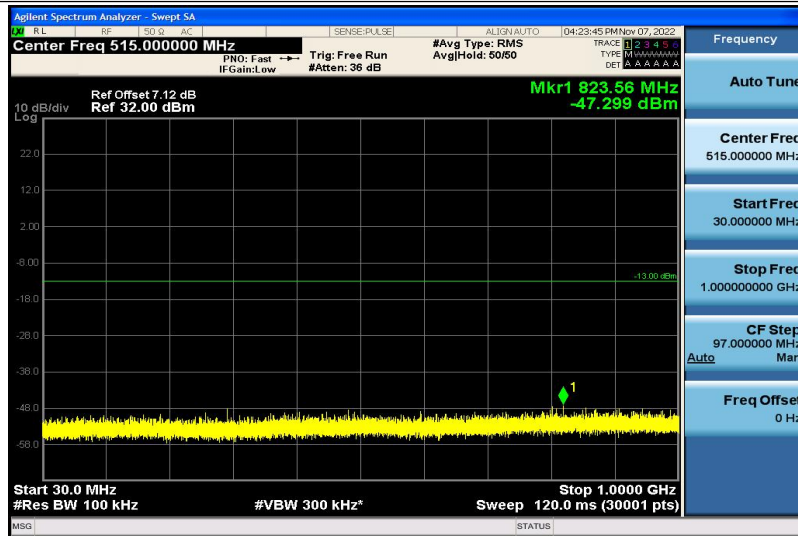

Test Graphs

Band2-1.4MHz-QPSK-18607-1RB#0-30~1000MHz