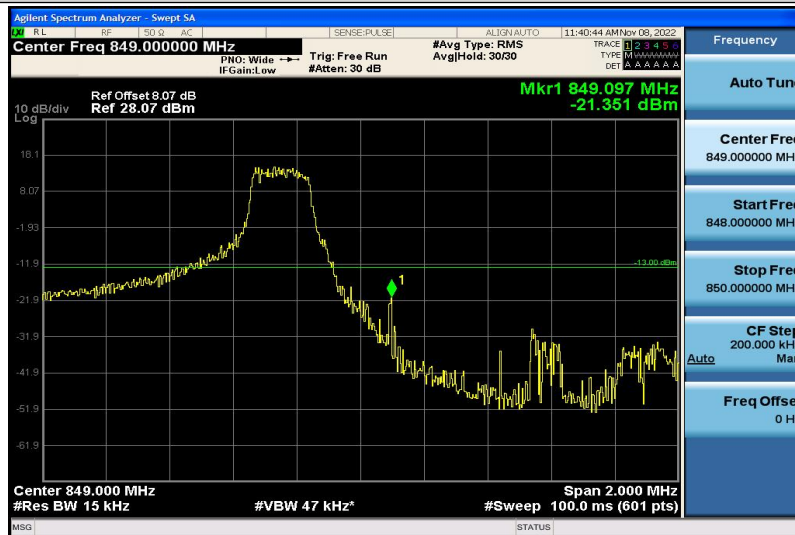

Band4-20MHz-16QAM-20300-1RB#99

Band4-20MHz-16QAM-20300-100RB#0

Band5-1.4MHz-QPSK-20407-1RB#0

Band5-1.4MHz-QPSK-20407-6RB#0

Band5-1.4MHz-QPSK-20643-1RB#5

Band5-1.4MHz-QPSK-20643-6RB#0

Band5-1.4MHz-16QAM-20407-1RB#0

Band5-1.4MHz-16QAM-20407-6RB#0