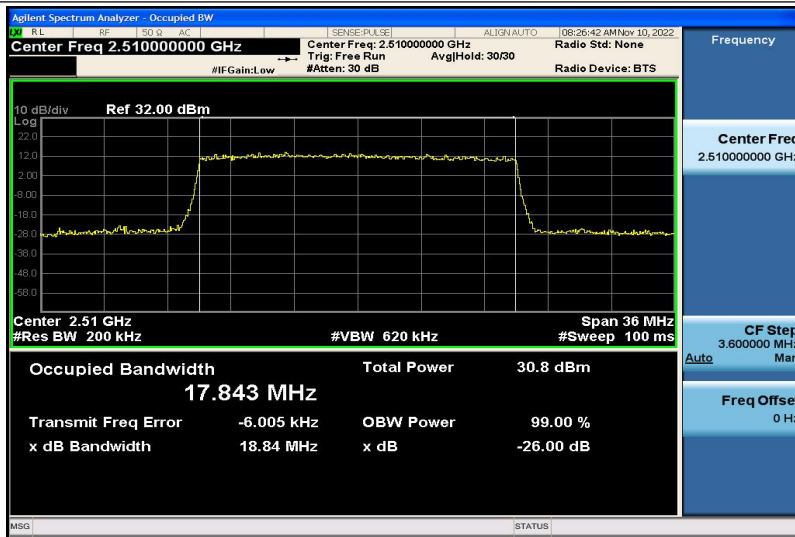

Band7-15MHz-QPSK-20825-75RB#0-13.432

Band7-15MHz-QPSK-21100-75RB#0-13.427

Band7-15MHz-QPSK-21375-75RB#0-13.431

Band7-15MHz-16QAM-20825-75RB#0-13.435

Band7-15MHz-16QAM-21100-75RB#0-13.443

Band7-15MHz-16QAM-21375-75RB#0-13.438