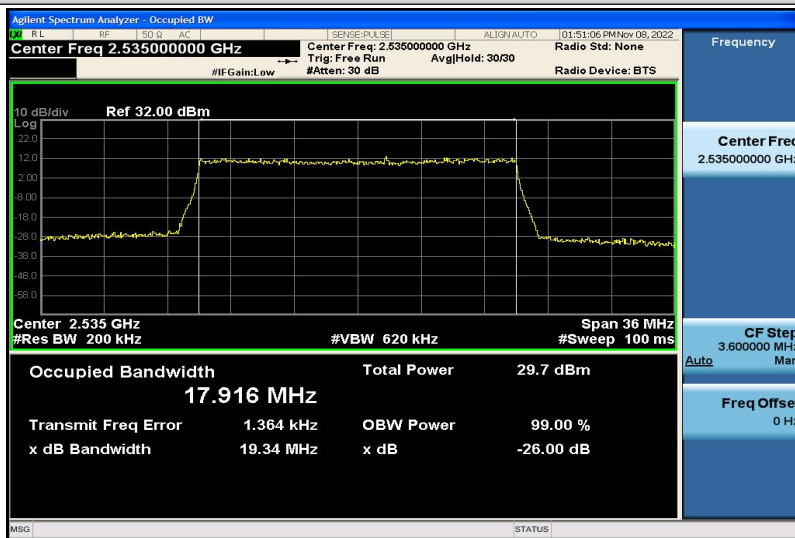

Band7-20MHz-QPSK-21100-100RB#0-17.916