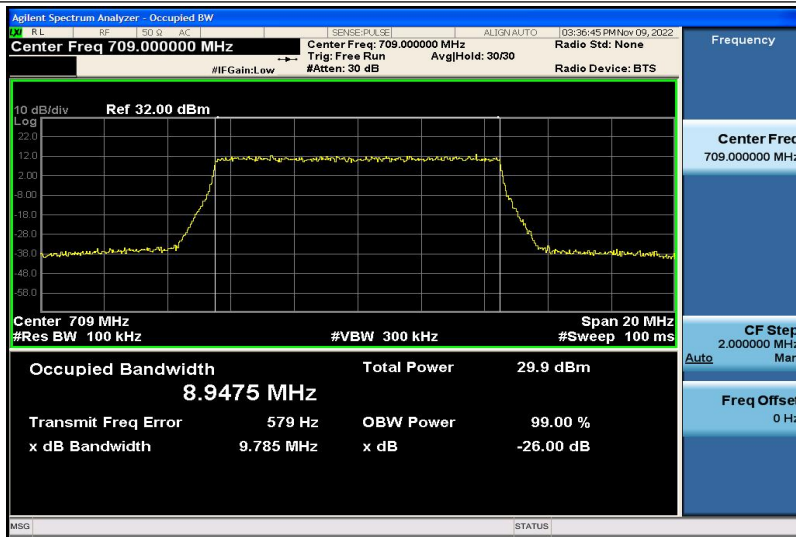

Band17-10MHz-16QAM-23780-50RB#0-8.9475