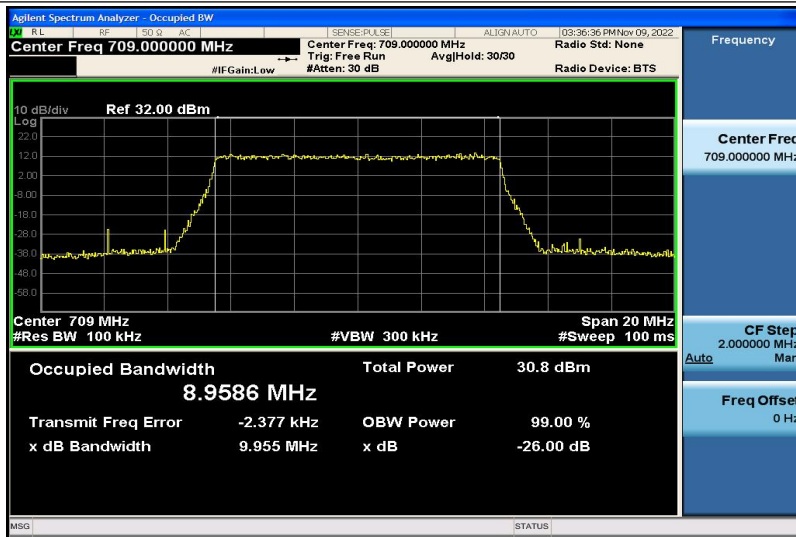

Band17-5MHz-QPSK-23755-25RB#0-4.4800

Band17-5MHz-QPSK-23790-25RB#0-4.4735

Band17-5MHz-QPSK-23825-25RB#0-4.4675

Band17-5MHz-16QAM-23755-25RB#0-4.4815

Band17-5MHz-16QAM-23790-25RB#0-4.4683

Band17-5MHz-16QAM-23825-25RB#0-4.4803