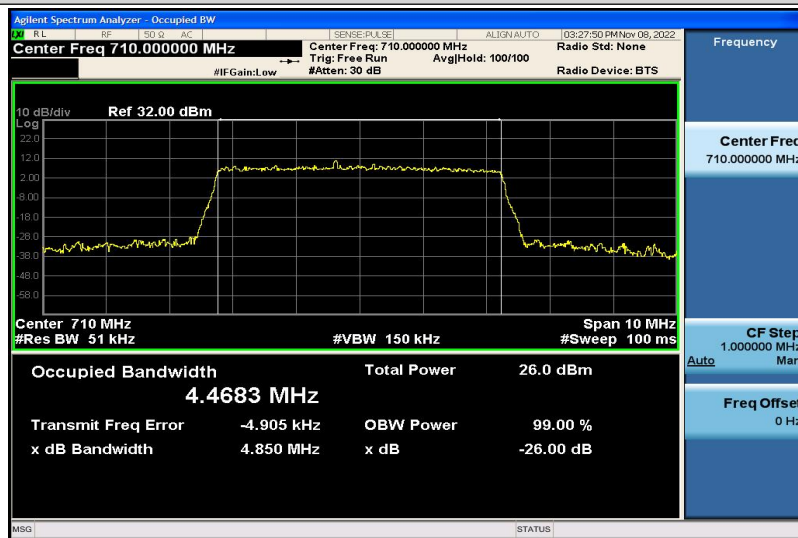

Band17-5MHz-QPSK-23755-25RB#0-4.4800

Band17-5MHz-QPSK-23790-25RB#0-4.4735

Band17-5MHz-QPSK-23825-25RB#0-4.4675

Band17-5MHz-16QAM-23755-25RB#0-4.4815

Band17-5MHz-16QAM-23790-25RB#0-4.4683

Band17-5MHz-16QAM-23825-25RB#0-4.4803