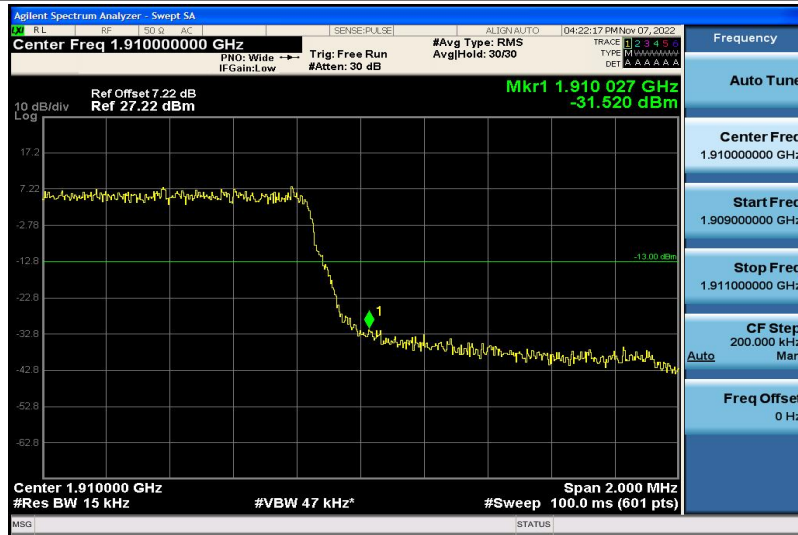

Band2-1.4MHz-QPSK-19193-6RB#0