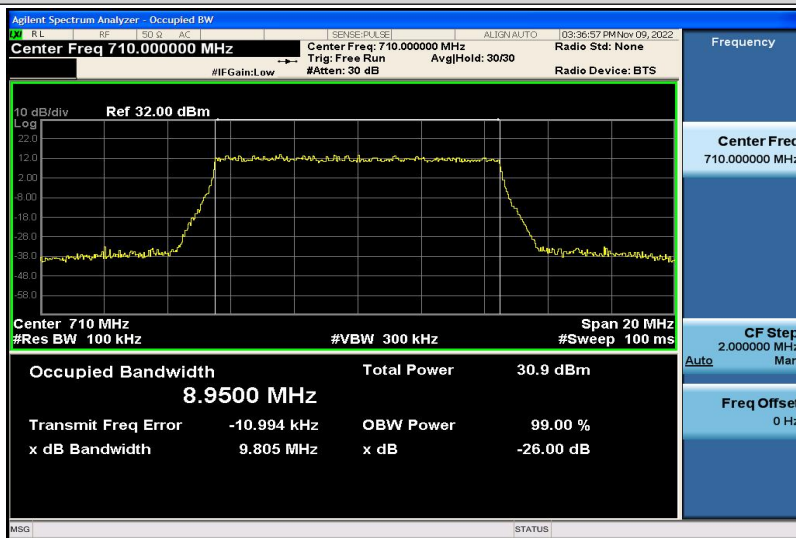

Band17-10MHz-QPSK-23790-50RB#0-8.9500