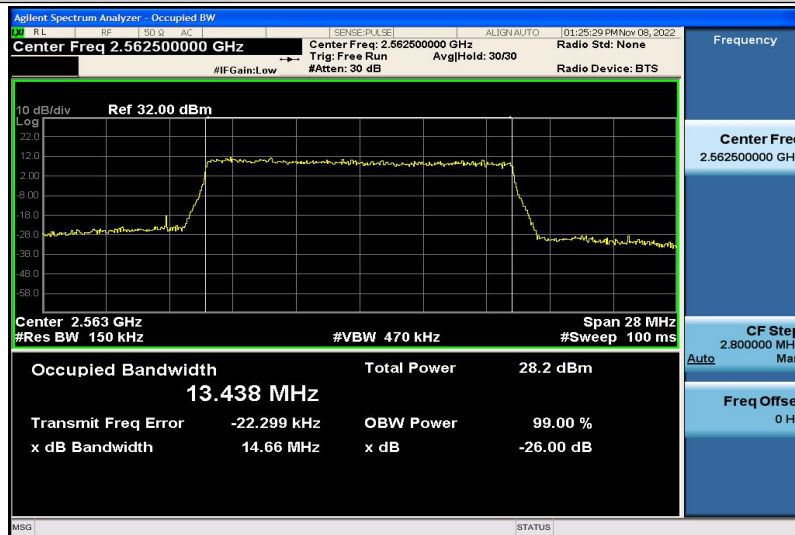

Band7-15MHz-QPSK-20825-75RB#0-13.432

Band7-15MHz-QPSK-21100-75RB#0-13.427

Band7-15MHz-QPSK-21375-75RB#0-13.431

Band7-15MHz-16QAM-20825-75RB#0-13.435

Band7-15MHz-16QAM-21100-75RB#0-13.443

Band7-15MHz-16QAM-21375-75RB#0-13.438