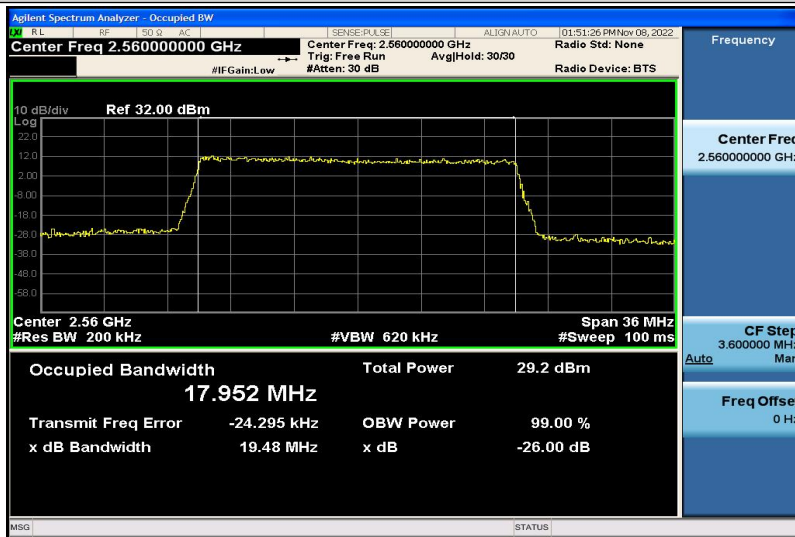

Band7-20MHz-QPSK-21350-100RB#0-17.952