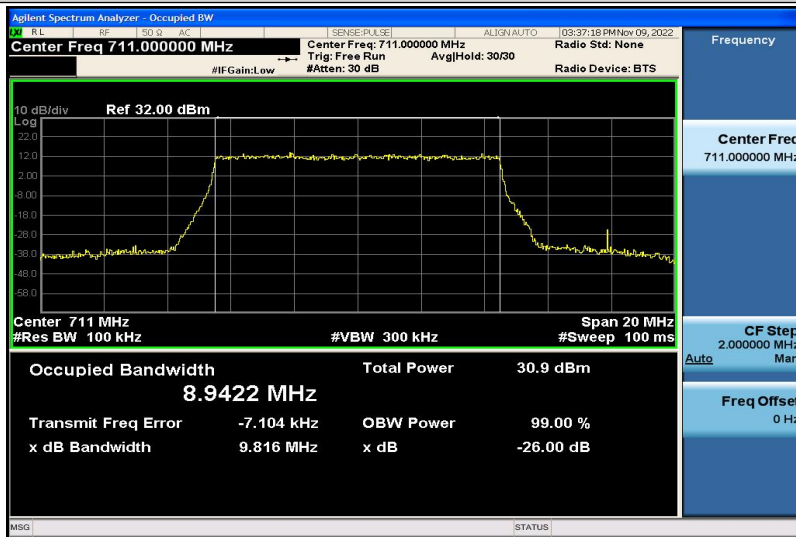

Band17-10MHz-QPSK-23800-50RB#0-8.9422