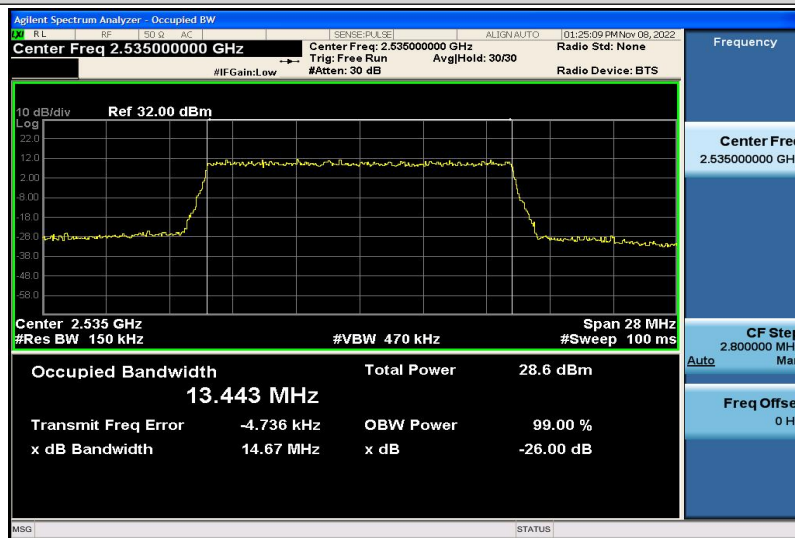

Band7-15MHz-QPSK-20825-75RB#0-13.432

Band7-15MHz-QPSK-21100-75RB#0-13.427

Band7-15MHz-QPSK-21375-75RB#0-13.431

Band7-15MHz-16QAM-20825-75RB#0-13.435

Band7-15MHz-16QAM-21100-75RB#0-13.443

Band7-15MHz-16QAM-21375-75RB#0-13.438