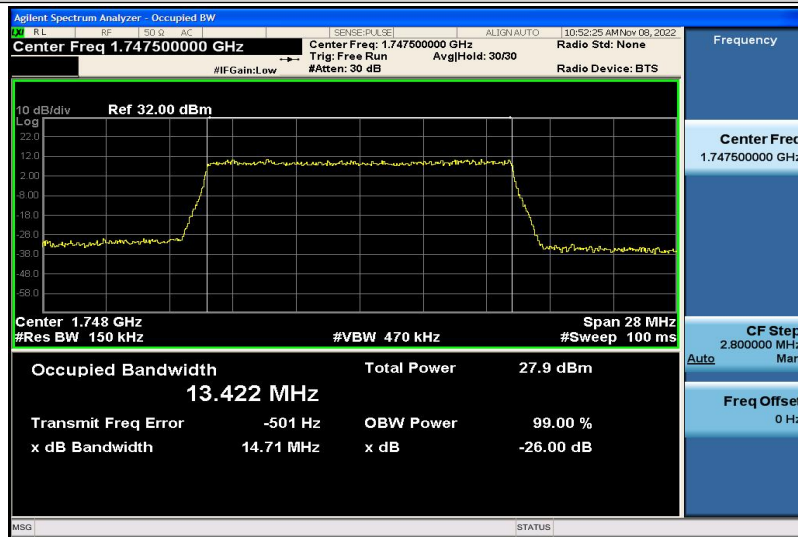

Band4-15MHz-QPSK-20025-75RB#0-13.428

Band4-15MHz-QPSK-20175-75RB#0-13.409

Band4-15MHz-QPSK-20325-75RB#0-13.428

Band4-15MHz-16QAM-20025-75RB#0-13.424

Band4-15MHz-16QAM-20175-75RB#0-13.432

Band4-15MHz-16QAM-20325-75RB#0-13.422

Band4-20MHz-QPSK-20050-100RB#0-17.933

Band4-20MHz-QPSK-20175-100RB#0-17.883

Band4-20MHz-QPSK-20300-100RB#0-17.920

Band4-20MHz-16QAM-20050-100RB#0-17.892

Band4-20MHz-16QAM-20175-100RB#0-17.900

Band4-20MHz-16QAM-20300-100RB#0-17.957