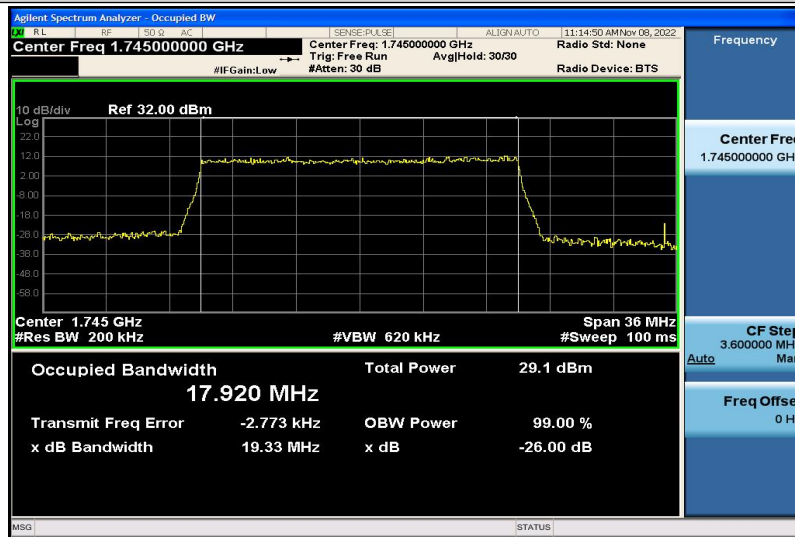

Band4-15MHz-QPSK-20025-75RB#0-13.428

Band4-15MHz-QPSK-20175-75RB#0-13.409

Band4-15MHz-QPSK-20325-75RB#0-13.428

Band4-15MHz-16QAM-20025-75RB#0-13.424

Band4-15MHz-16QAM-20175-75RB#0-13.432

Band4-15MHz-16QAM-20325-75RB#0-13.422

Band4-20MHz-QPSK-20050-100RB#0-17.933

Band4-20MHz-QPSK-20175-100RB#0-17.883

Band4-20MHz-QPSK-20300-100RB#0-17.920

Band4-20MHz-16QAM-20050-100RB#0-17.892

Band4-20MHz-16QAM-20175-100RB#0-17.900

Band4-20MHz-16QAM-20300-100RB#0-17.957