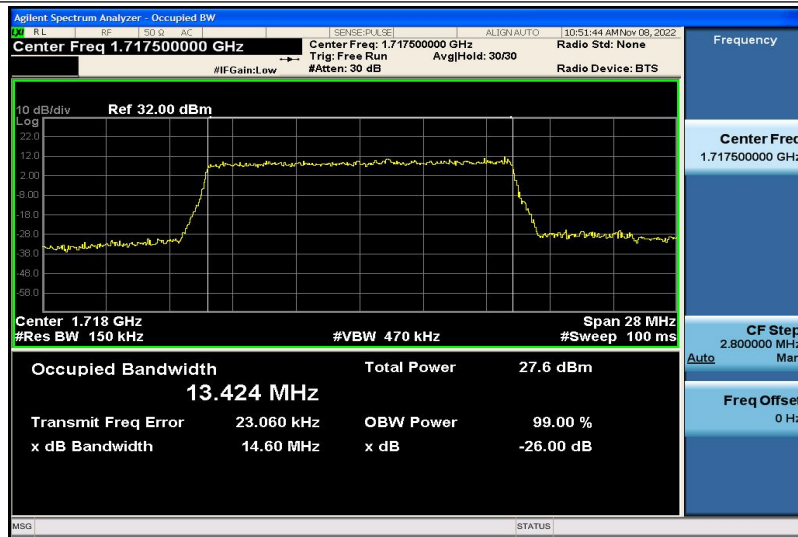

Band4-15MHz-QPSK-20025-75RB#0-13.428

Band4-15MHz-QPSK-20175-75RB#0-13.409

Band4-15MHz-QPSK-20325-75RB#0-13.428

Band4-15MHz-16QAM-20025-75RB#0-13.424

Band4-15MHz-16QAM-20175-75RB#0-13.432

Band4-15MHz-16QAM-20325-75RB#0-13.422

Band4-20MHz-QPSK-20050-100RB#0-17.933

Band4-20MHz-QPSK-20175-100RB#0-17.883

Band4-20MHz-QPSK-20300-100RB#0-17.920

Band4-20MHz-16QAM-20050-100RB#0-17.892

Band4-20MHz-16QAM-20175-100RB#0-17.900

Band4-20MHz-16QAM-20300-100RB#0-17.957