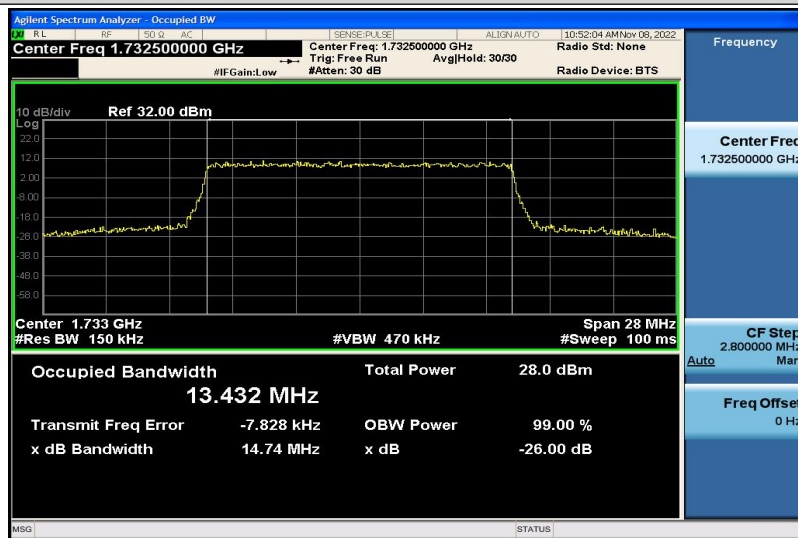

Band4-15MHz-QPSK-20025-75RB#0-13.428

Band4-15MHz-QPSK-20175-75RB#0-13.409

Band4-15MHz-QPSK-20325-75RB#0-13.428

Band4-15MHz-16QAM-20025-75RB#0-13.424

Band4-15MHz-16QAM-20175-75RB#0-13.432

Band4-15MHz-16QAM-20325-75RB#0-13.422

Band4-20MHz-QPSK-20050-100RB#0-17.933

Band4-20MHz-QPSK-20175-100RB#0-17.883

Band4-20MHz-QPSK-20300-100RB#0-17.920

Band4-20MHz-16QAM-20050-100RB#0-17.892

Band4-20MHz-16QAM-20175-100RB#0-17.900

Band4-20MHz-16QAM-20300-100RB#0-17.957