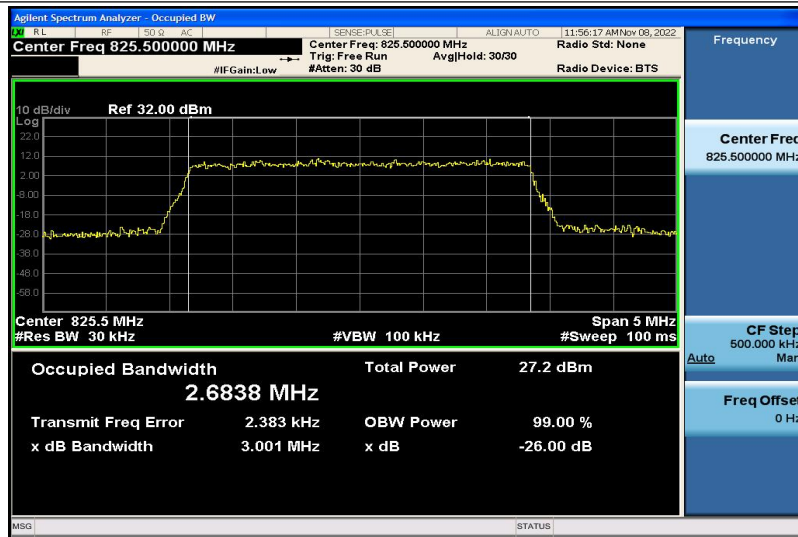

Band5-3MHz-QPSK-20635-15RB#0-2.6913

Band5-3MHz-16QAM-20415-15RB#0-2.6838