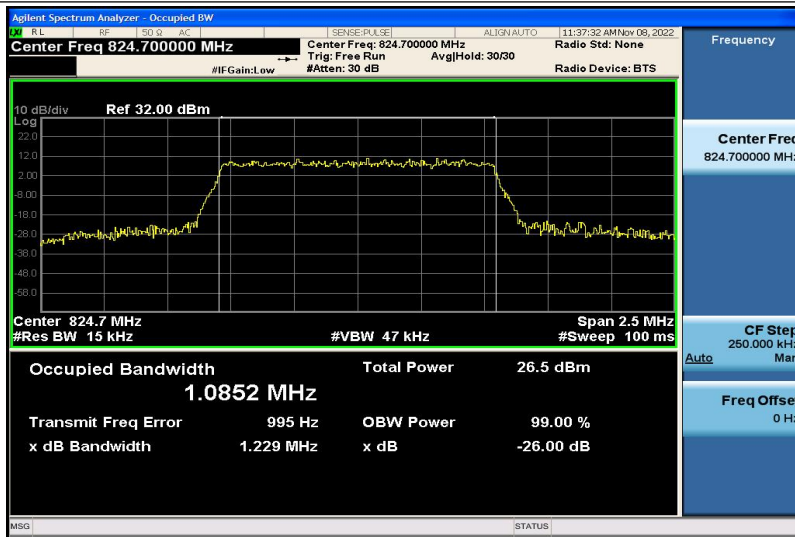

Band5-1.4MHz-QPSK-20643-6RB#0-1.0834

Band5-1.4MHz-16QAM-20407-6RB#0-1.0852