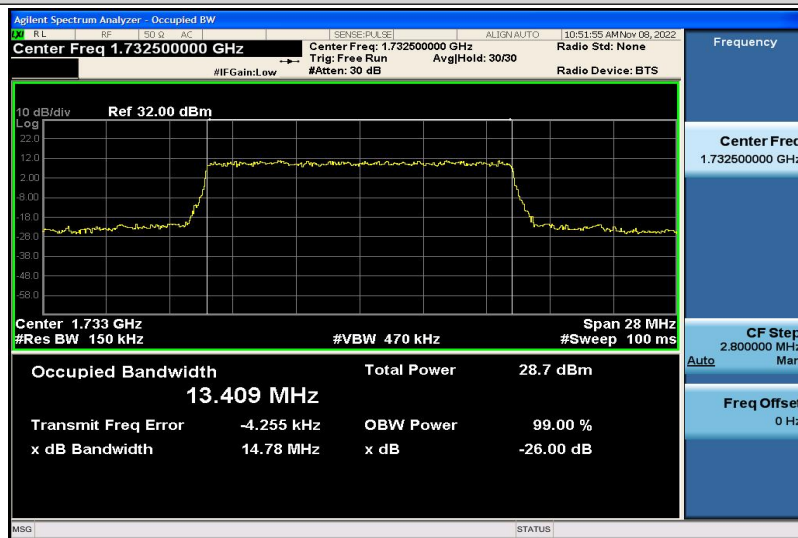

Band4-15MHz-QPSK-20025-75RB#0-13.428

Band4-15MHz-QPSK-20175-75RB#0-13.409

Band4-15MHz-QPSK-20325-75RB#0-13.428

Band4-15MHz-16QAM-20025-75RB#0-13.424

Band4-15MHz-16QAM-20175-75RB#0-13.432

Band4-15MHz-16QAM-20325-75RB#0-13.422

Band4-20MHz-QPSK-20050-100RB#0-17.933

Band4-20MHz-QPSK-20175-100RB#0-17.883

Band4-20MHz-QPSK-20300-100RB#0-17.920

Band4-20MHz-16QAM-20050-100RB#0-17.892

Band4-20MHz-16QAM-20175-100RB#0-17.900

Band4-20MHz-16QAM-20300-100RB#0-17.957