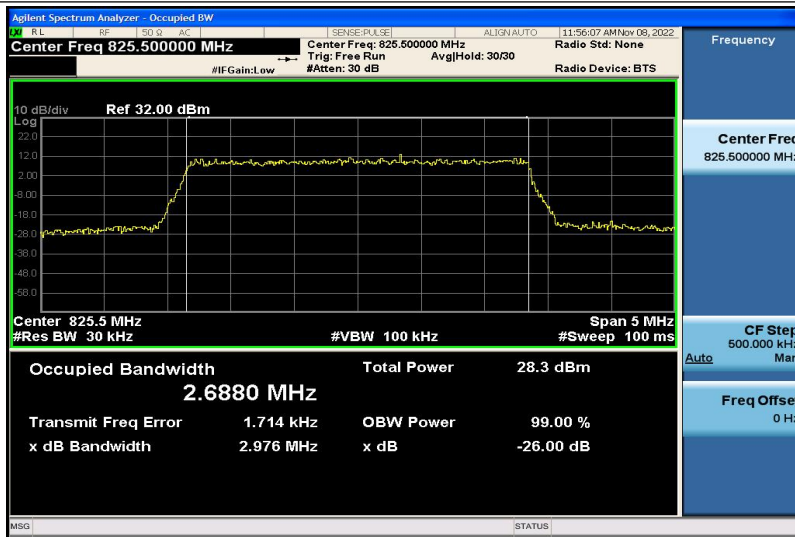

Band5-1.4MHz-QPSK-20407-6RB#0-1.0792

Band5-1.4MHz-QPSK-20525-6RB#0-1.0815

Band5-1.4MHz-QPSK-20643-6RB#0-1.0834

Band5-1.4MHz-16QAM-20407-6RB#0-1.0852

Band5-1.4MHz-16QAM-20525-6RB#0-1.0858

Band5-1.4MHz-16QAM-20643-6RB#0-1.0807