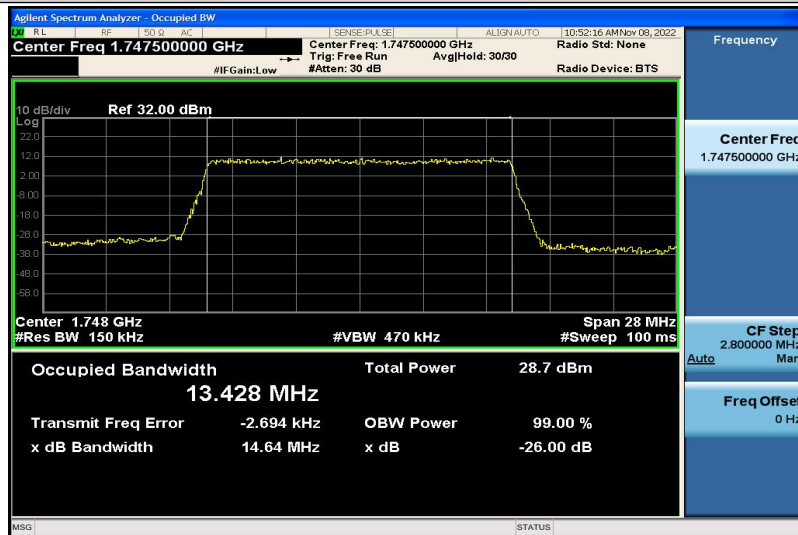

Band4-15MHz-QPSK-20025-75RB#0-13.428

Band4-15MHz-QPSK-20175-75RB#0-13.409

Band4-15MHz-QPSK-20325-75RB#0-13.428

Band4-15MHz-16QAM-20025-75RB#0-13.424

Band4-15MHz-16QAM-20175-75RB#0-13.432

Band4-15MHz-16QAM-20325-75RB#0-13.422

Band4-20MHz-QPSK-20050-100RB#0-17.933

Band4-20MHz-QPSK-20175-100RB#0-17.883

Band4-20MHz-QPSK-20300-100RB#0-17.920

Band4-20MHz-16QAM-20050-100RB#0-17.892

Band4-20MHz-16QAM-20175-100RB#0-17.900

Band4-20MHz-16QAM-20300-100RB#0-17.957