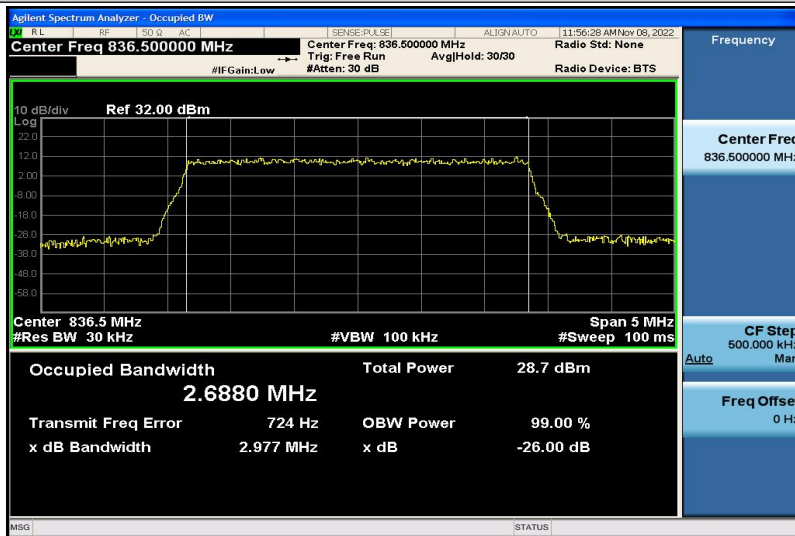

Band5-3MHz-QPSK-20415-15RB#0-2.6880

Band5-3MHz-QPSK-20525-15RB#0-2.6880