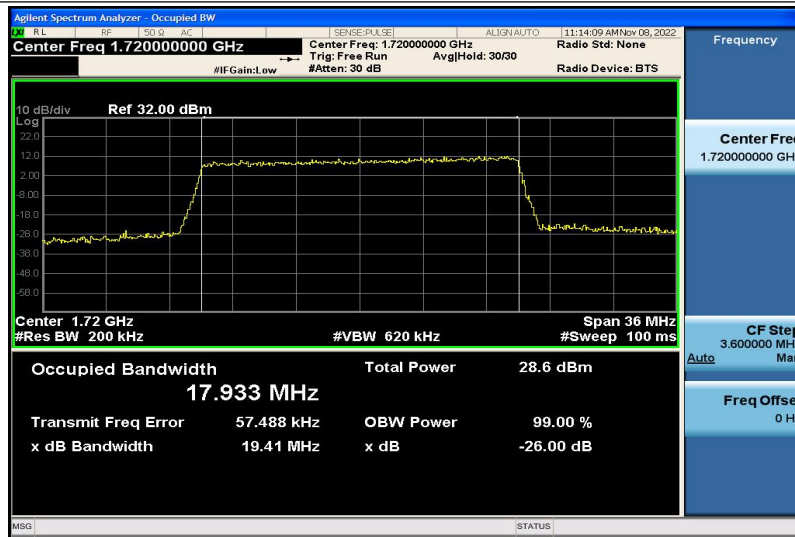

Band4-15MHz-QPSK-20025-75RB#0-13.428

Band4-15MHz-QPSK-20175-75RB#0-13.409

Band4-15MHz-QPSK-20325-75RB#0-13.428

Band4-15MHz-16QAM-20025-75RB#0-13.424

Band4-15MHz-16QAM-20175-75RB#0-13.432

Band4-15MHz-16QAM-20325-75RB#0-13.422

Band4-20MHz-QPSK-20050-100RB#0-17.933

Band4-20MHz-QPSK-20175-100RB#0-17.883

Band4-20MHz-QPSK-20300-100RB#0-17.920

Band4-20MHz-16QAM-20050-100RB#0-17.892

Band4-20MHz-16QAM-20175-100RB#0-17.900

Band4-20MHz-16QAM-20300-100RB#0-17.957