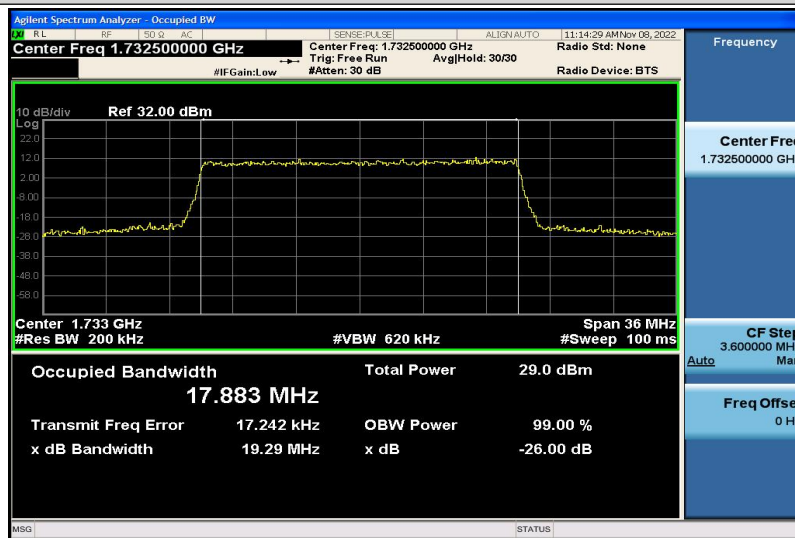

Band4-15MHz-QPSK-20025-75RB#0-13.428

Band4-15MHz-QPSK-20175-75RB#0-13.409

Band4-15MHz-QPSK-20325-75RB#0-13.428

Band4-15MHz-16QAM-20025-75RB#0-13.424

Band4-15MHz-16QAM-20175-75RB#0-13.432

Band4-15MHz-16QAM-20325-75RB#0-13.422

Band4-20MHz-QPSK-20050-100RB#0-17.933

Band4-20MHz-QPSK-20175-100RB#0-17.883

Band4-20MHz-QPSK-20300-100RB#0-17.920

Band4-20MHz-16QAM-20050-100RB#0-17.892

Band4-20MHz-16QAM-20175-100RB#0-17.900

Band4-20MHz-16QAM-20300-100RB#0-17.957