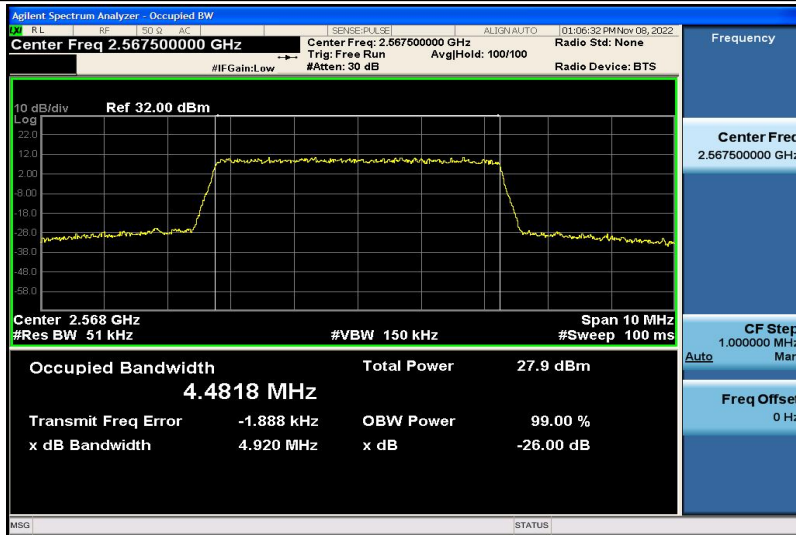

Band7-5MHz-QPSK-20775-25RB#0-4.4812

Band7-5MHz-QPSK-21100-25RB#0-4.4829

Band7-5MHz-QPSK-21425-25RB#0-4.4718

Band7-5MHz-16QAM-20775-25RB#0-4.4694

Band7-5MHz-16QAM-21100-25RB#0-4.4700

Band7-5MHz-16QAM-21425-25RB#0-4.4818