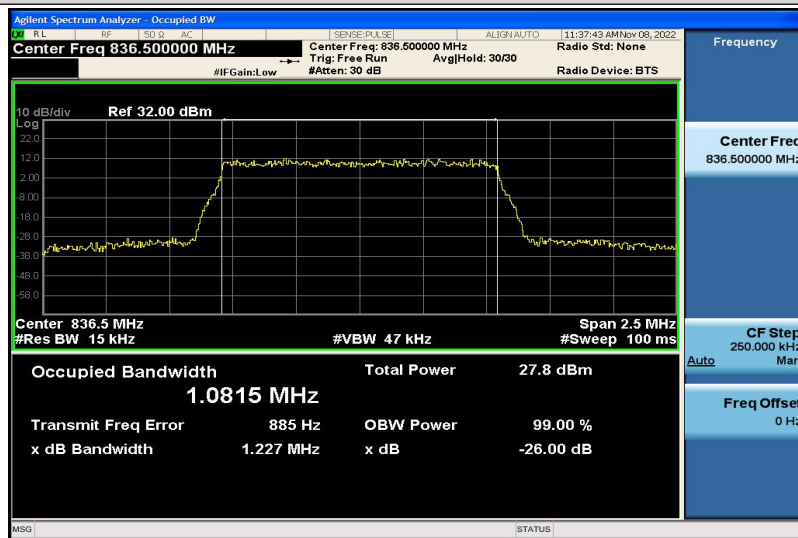

Band5-1.4MHz-QPSK-20407-6RB#0-1.0792

Band5-1.4MHz-QPSK-20525-6RB#0-1.0815