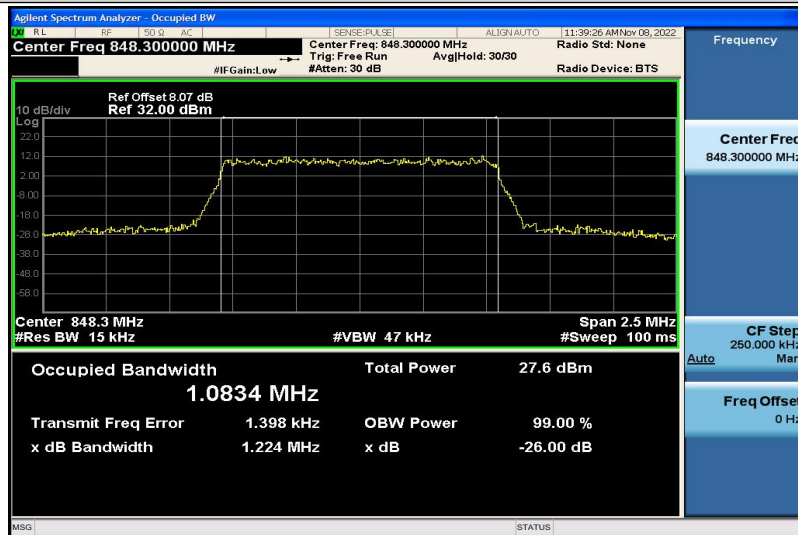

Band5-1.4MHz-QPSK-20525-6RB#0-1.0815

Band5-1.4MHz-QPSK-20643-6RB#0-1.0834