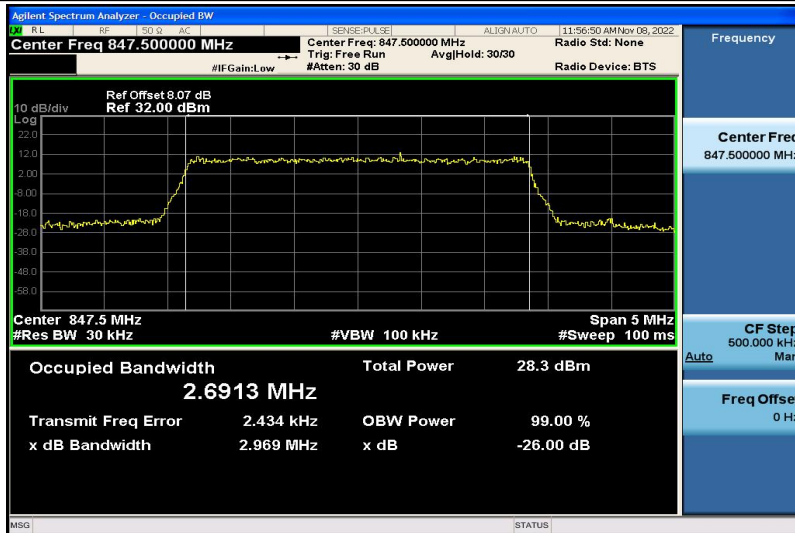

Band5-3MHz-QPSK-20525-15RB#0-2.6880

Band5-3MHz-QPSK-20635-15RB#0-2.6913