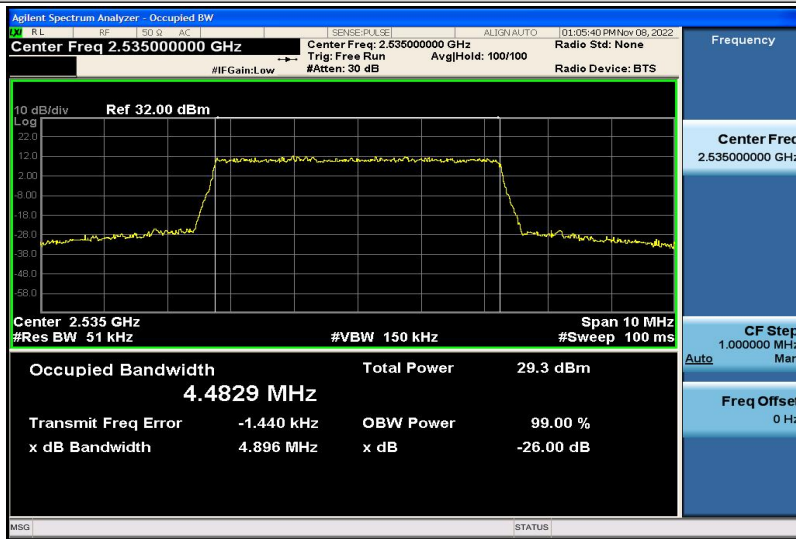

Band7-5MHz-QPSK-20775-25RB#0-4.4812

Band7-5MHz-QPSK-21100-25RB#0-4.4829