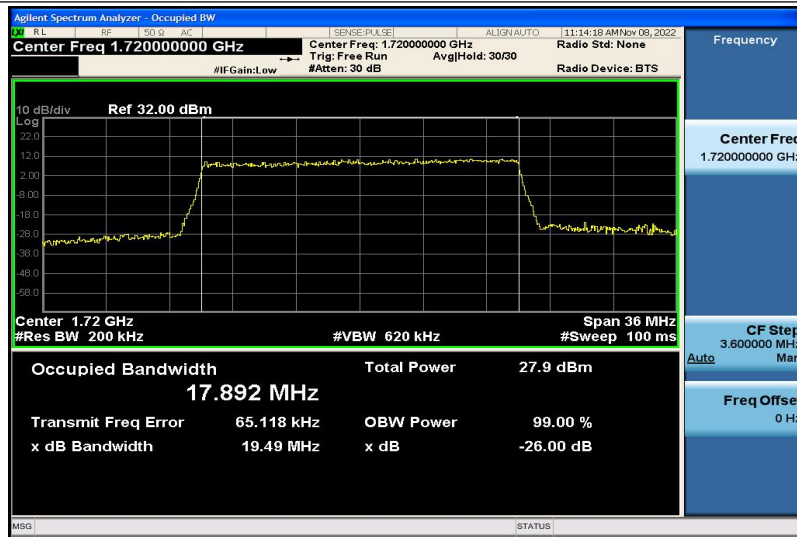

Band4-15MHz-QPSK-20025-75RB#0-13.428

Band4-15MHz-QPSK-20175-75RB#0-13.409

Band4-15MHz-QPSK-20325-75RB#0-13.428

Band4-15MHz-16QAM-20025-75RB#0-13.424

Band4-15MHz-16QAM-20175-75RB#0-13.432

Band4-15MHz-16QAM-20325-75RB#0-13.422

Band4-20MHz-QPSK-20050-100RB#0-17.933

Band4-20MHz-QPSK-20175-100RB#0-17.883

Band4-20MHz-QPSK-20300-100RB#0-17.920

Band4-20MHz-16QAM-20050-100RB#0-17.892

Band4-20MHz-16QAM-20175-100RB#0-17.900

Band4-20MHz-16QAM-20300-100RB#0-17.957