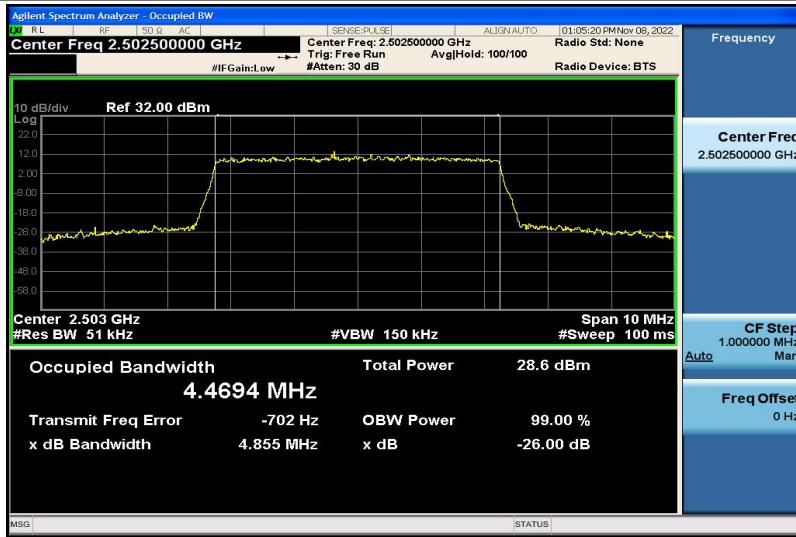

Band7-5MHz-QPSK-21425-25RB#0-4.4718

Band7-5MHz-16QAM-20775-25RB#0-4.4694