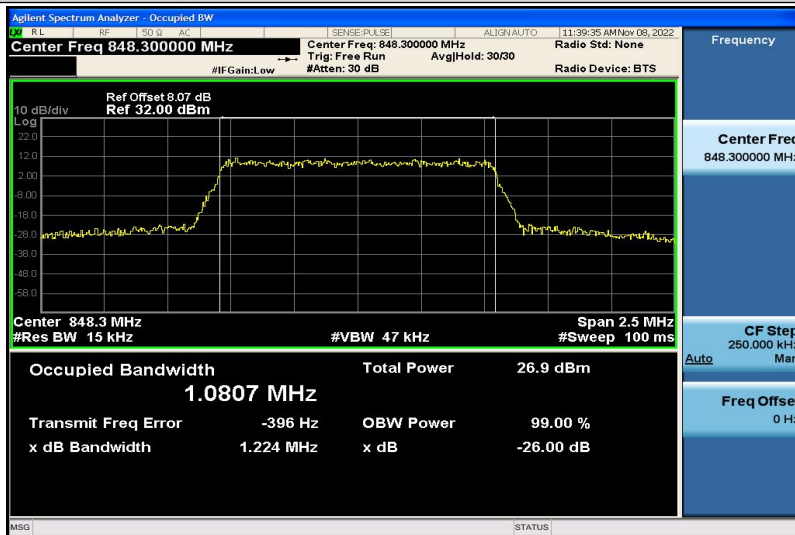

Band5-1.4MHz-QPSK-20407-6RB#0-1.0792

Band5-1.4MHz-QPSK-20525-6RB#0-1.0815

Band5-1.4MHz-QPSK-20643-6RB#0-1.0834

Band5-1.4MHz-16QAM-20407-6RB#0-1.0852

Band5-1.4MHz-16QAM-20525-6RB#0-1.0858

Band5-1.4MHz-16QAM-20643-6RB#0-1.0807