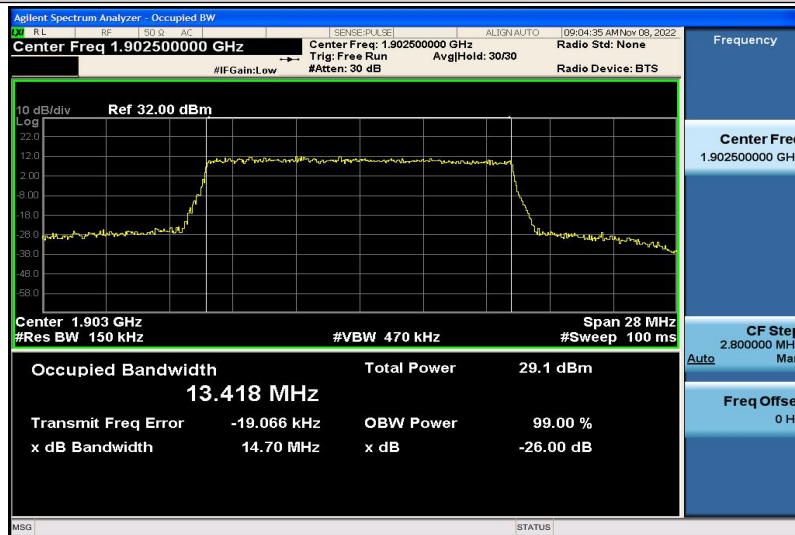

Band2-15MHz-QPSK-18675-75RB#0-13.441

Band2-15MHz-QPSK-18900-75RB#0-13.416

Band2-15MHz-QPSK-19125-75RB#0-13.362

Band2-15MHz-16QAM-18675-75RB#0-13.422

Band2-15MHz-16QAM-18900-75RB#0-13.425

Band2-15MHz-16QAM-19125-75RB#0-13.418