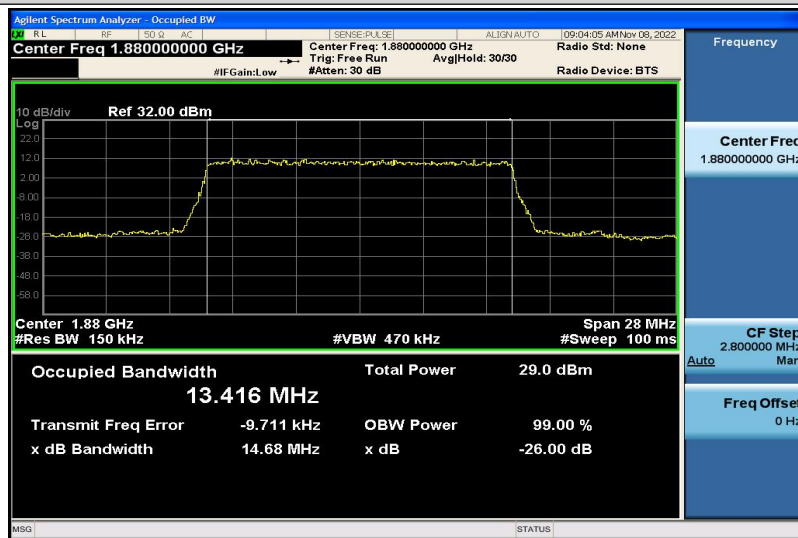

Band2-15MHz-QPSK-18675-75RB#0-13.441

Band2-15MHz-QPSK-18900-75RB#0-13.416