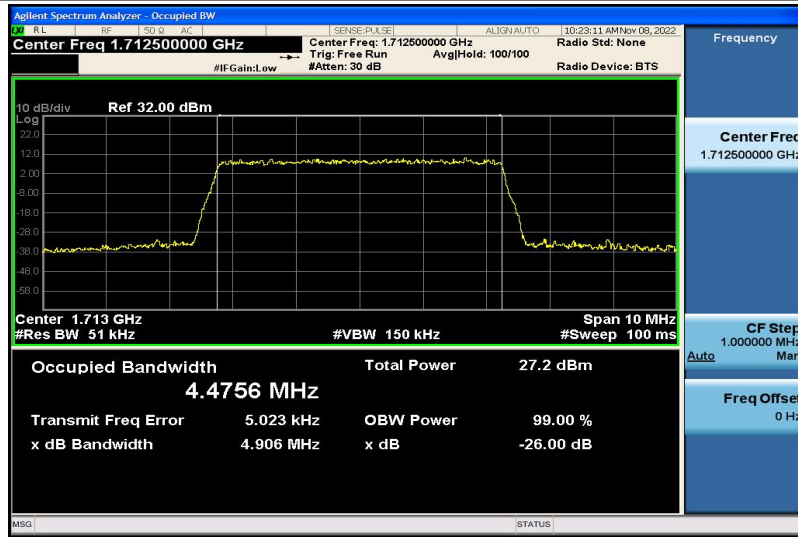

Band4-5MHz-QPSK-20175-25RB#0-4.4782

Band4-5MHz-16QAM-19975-25RB#0-4.4756