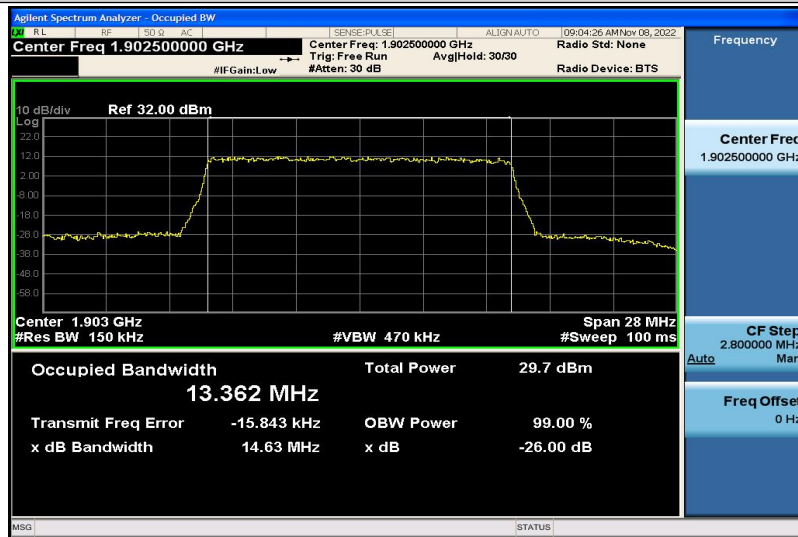

Band2-15MHz-QPSK-18900-75RB#0-13.416

Band2-15MHz-QPSK-19125-75RB#0-13.362