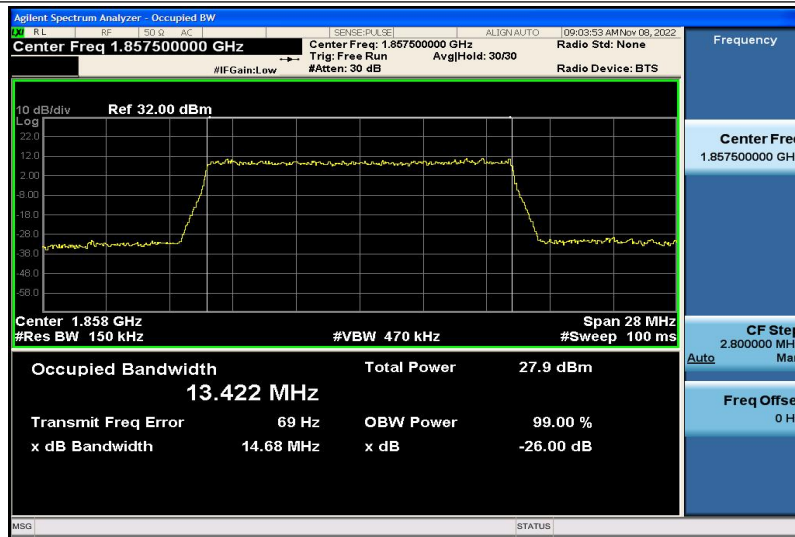

Band2-15MHz-QPSK-19125-75RB#0-13.362

Band2-15MHz-16QAM-18675-75RB#0-13.422