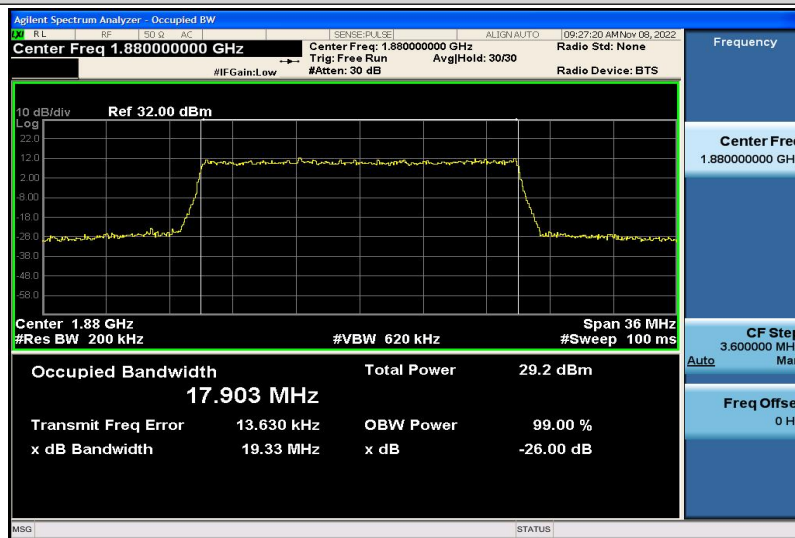

Band2-20MHz-QPSK-18700-100RB#0-17.947

Band2-20MHz-QPSK-18900-100RB#0-17.903