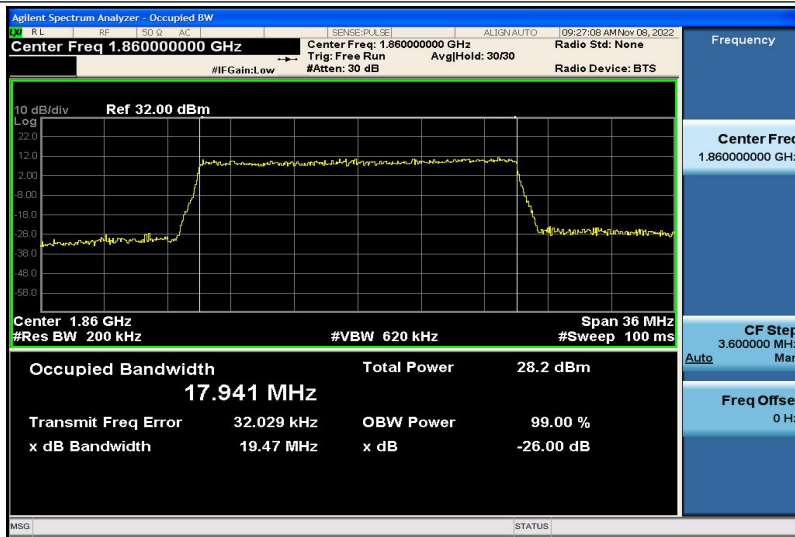

Band2-20MHz-QPSK-19100-100RB#0-17.861

Band2-20MHz-16QAM-18700-100RB#0-17.941