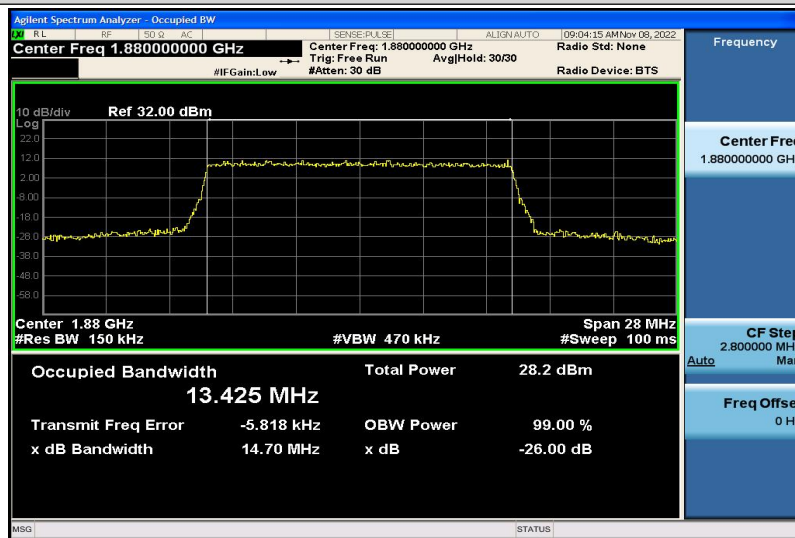

Band2-15MHz-QPSK-18675-75RB#0-13.441

Band2-15MHz-QPSK-18900-75RB#0-13.416

Band2-15MHz-QPSK-19125-75RB#0-13.362

Band2-15MHz-16QAM-18675-75RB#0-13.422

Band2-15MHz-16QAM-18900-75RB#0-13.425

Band2-15MHz-16QAM-19125-75RB#0-13.418