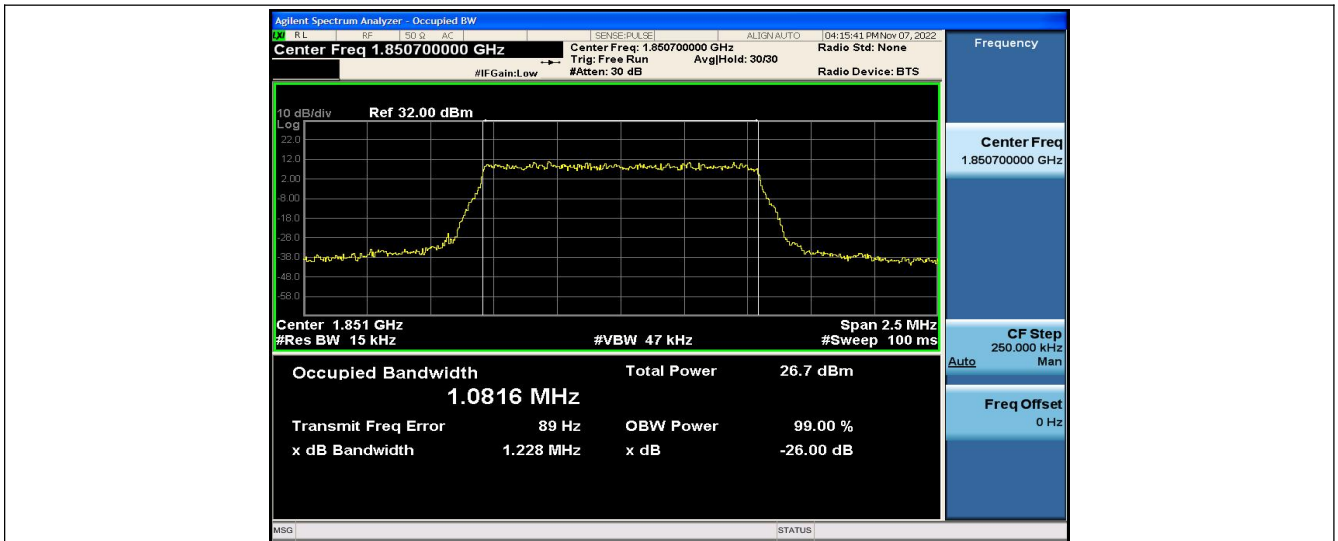

Test Graphs

Band2-1.4MHz-QPSK-18607-6RB#0-1.0816