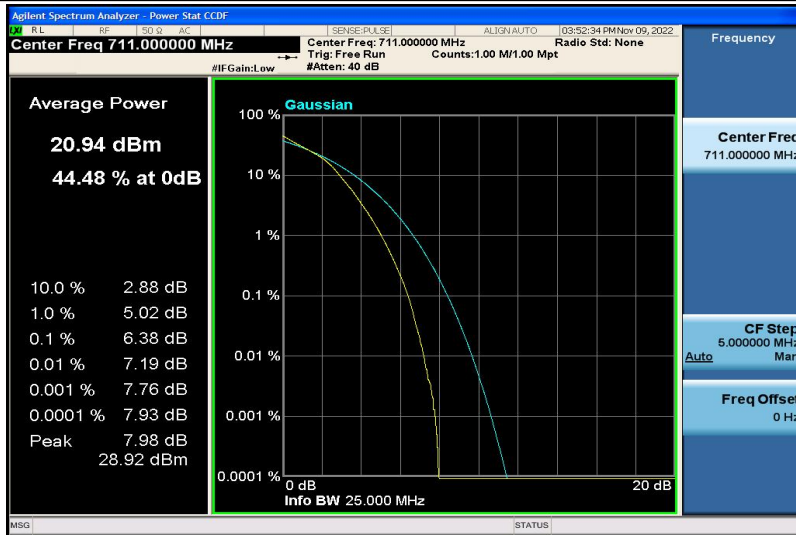

Band17-10MHz-16QAM-23780-1RB#0

Band17-10MHz-16QAM-23780-50RB#0

Band17-10MHz-16QAM-23790-1RB#0

Band17-10MHz-16QAM-23790-50RB#0

Band17-10MHz-16QAM-23800-1RB#0

Band17-10MHz-16QAM-23800-50RB#0

8.3 Appendix C: 26dB Bandwidth and Occupied Bandwidth