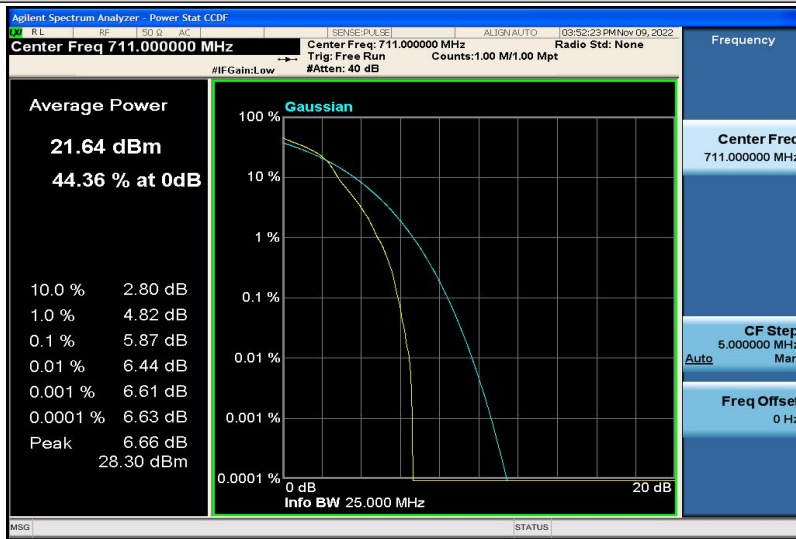

Band17-10MHz-16QAM-23780-1RB#0

Band17-10MHz-16QAM-23780-50RB#0

Band17-10MHz-16QAM-23790-1RB#0

Band17-10MHz-16QAM-23790-50RB#0

Band17-10MHz-16QAM-23800-1RB#0

Band17-10MHz-16QAM-23800-50RB#0

8.3 Appendix C: 26dB Bandwidth and Occupied Bandwidth