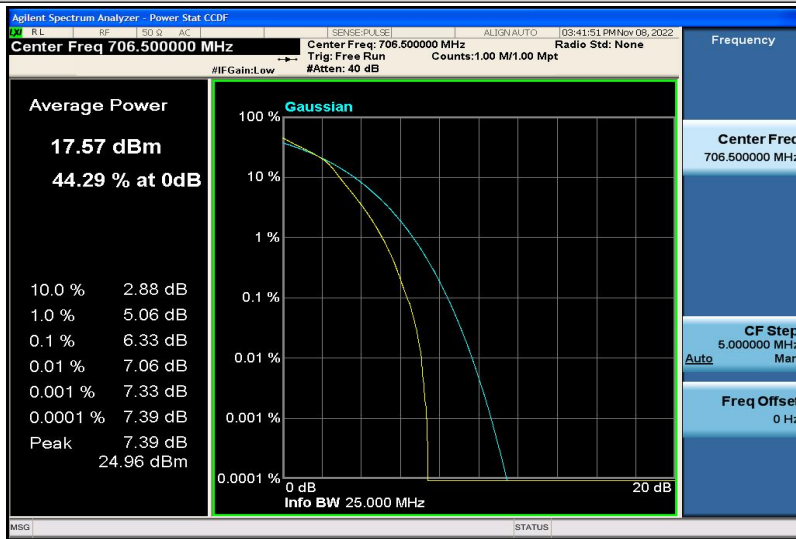

Band17-5MHz-16QAM-23755-25RB#0