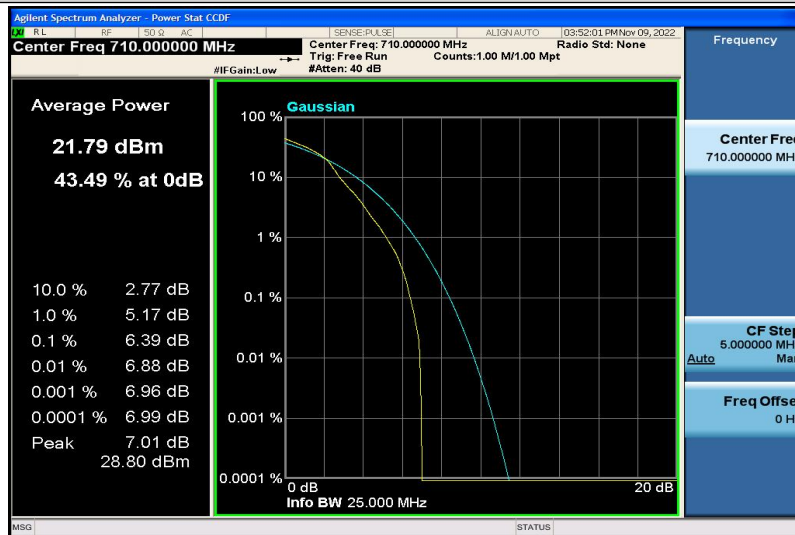

Band17-10MHz-16QAM-23780-1RB#0

Band17-10MHz-16QAM-23780-50RB#0

Band17-10MHz-16QAM-23790-1RB#0

Band17-10MHz-16QAM-23790-50RB#0

Band17-10MHz-16QAM-23800-1RB#0

Band17-10MHz-16QAM-23800-50RB#0

8.3 Appendix C: 26dB Bandwidth and Occupied Bandwidth