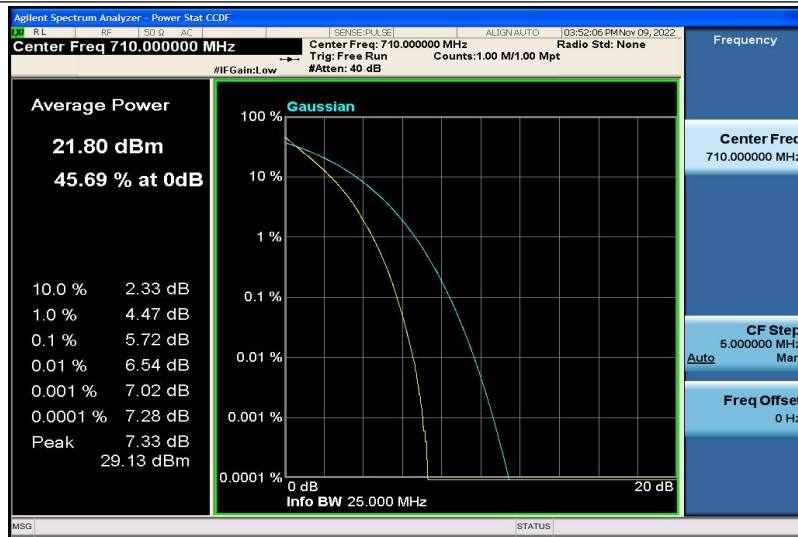

Band17-5MHz-16QAM-23825-25RB#0

Band17-10MHz-QPSK-23780-1RB#0

Band17-10MHz-QPSK-23780-50RB#0

Band17-10MHz-QPSK-23790-1RB#0

Band17-10MHz-QPSK-23790-50RB#0

Band17-10MHz-QPSK-23800-1RB#0

Band17-10MHz-QPSK-23800-50RB#0