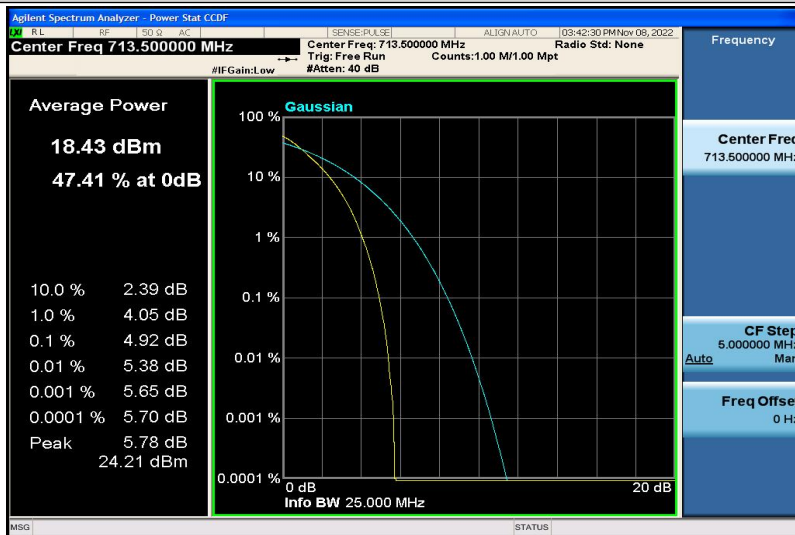

Band17-5MHz-QPSK-23825-25RB#0