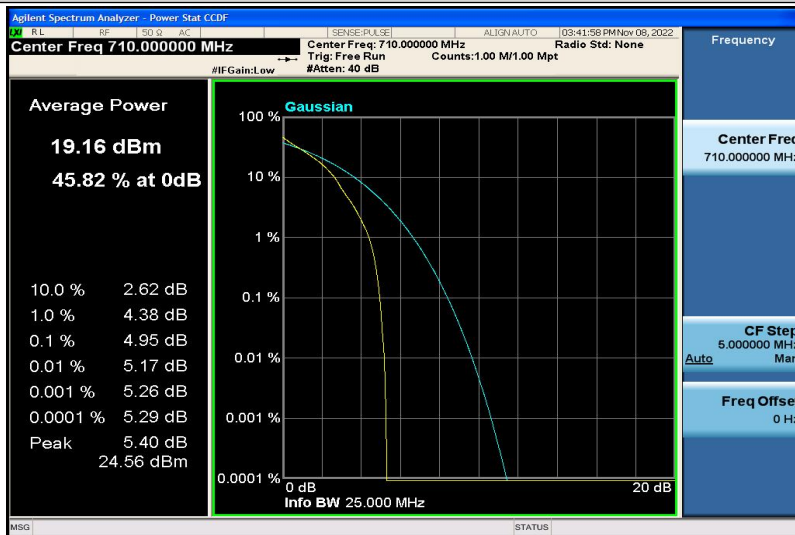

Band7-20MHz-16QAM-21100-100RB#0

Band7-20MHz-16QAM-21350-1RB#0

Band7-20MHz-16QAM-21350-100RB#0

Band17-5MHz-QPSK-23755-1RB#0

Band17-5MHz-QPSK-23755-25RB#0

Band17-5MHz-QPSK-23790-1RB#0

Band17-5MHz-QPSK-23790-25RB#0