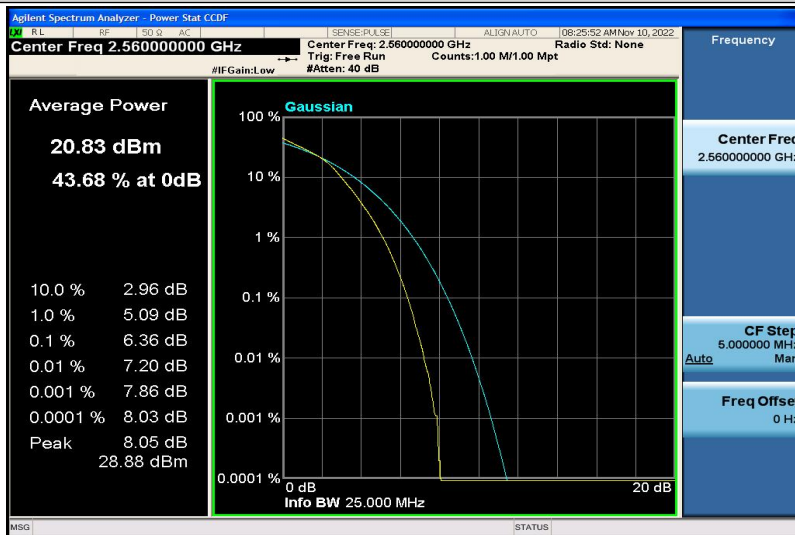

Band7-20MHz-16QAM-21100-100RB#0

Band7-20MHz-16QAM-21350-1RB#0

Band7-20MHz-16QAM-21350-100RB#0

Band17-5MHz-QPSK-23755-1RB#0

Band17-5MHz-QPSK-23755-25RB#0

Band17-5MHz-QPSK-23790-1RB#0

Band17-5MHz-QPSK-23790-25RB#0