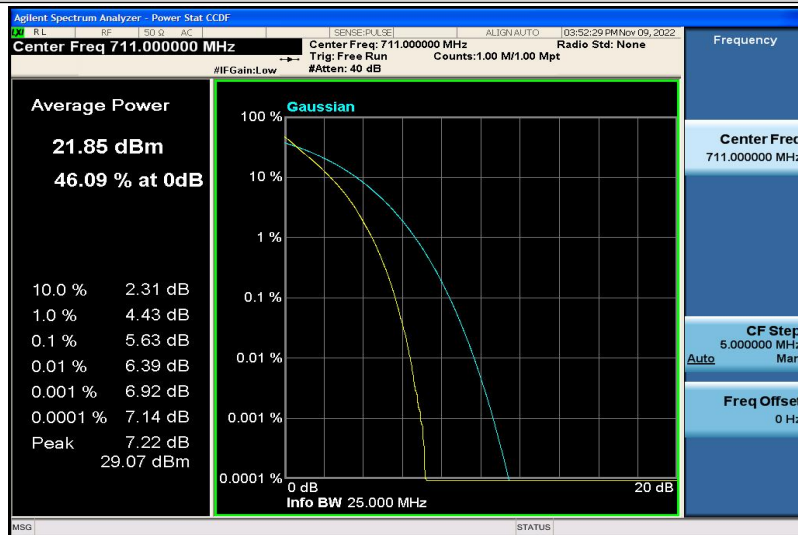

Band17-10MHz-QPSK-23800-50RB#0