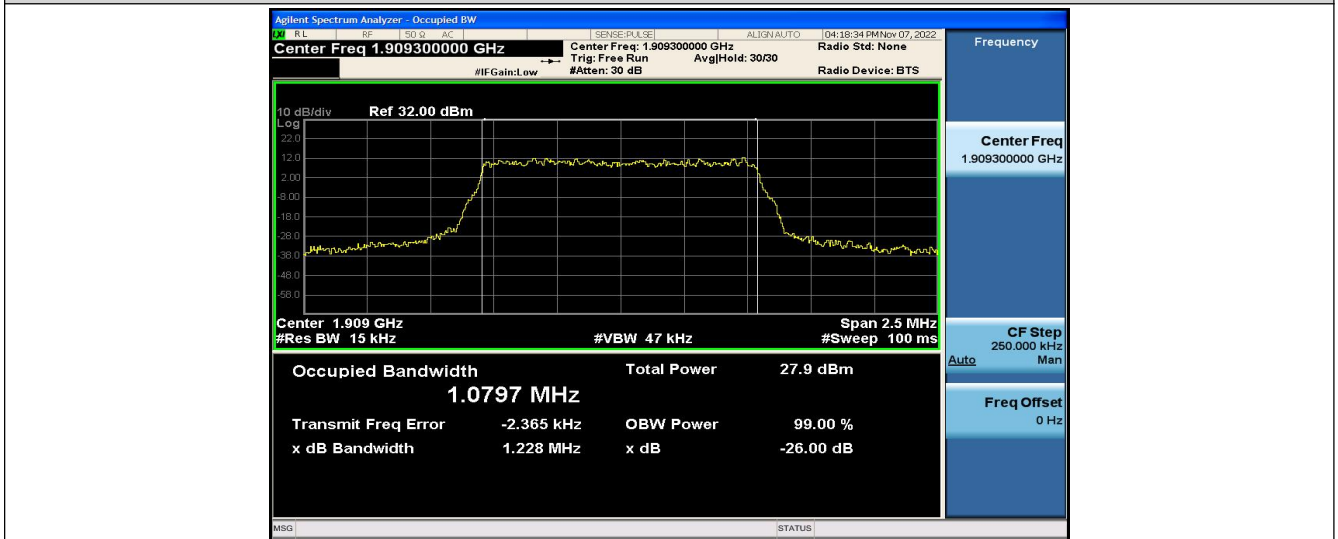

Band17	10MHz	QPSK	23780	50RB#0	8.9586	9.955	PASS
Band17	10MHz	QPSK	23790	50RB#0	8.9500	9.805	PASS
Band17	10MHz	QPSK	23800	50RB#0	8.9422	9.816	PASS
Band17	10MHz	16QAM	23780	50RB#0	8.9475	9.785	PASS
Band17	10MHz	16QAM	23790	50RB#0	8.9507	9.771	PASS
Band17	10MHz	16QAM	23800	50RB#0	8.9495	9.866	PASS

Test Graphs

Band2-1.4MHz-QPSK-18607-6RB#0-1.0816

Band2-1.4MHz-QPSK-18900-6RB#0-1.0791

Band2-1.4MHz-QPSK-19193-6RB#0-1.0797

Band2-1.4MHz-16QAM-18607-6RB#0-1.0826

Band2-1.4MHz-16QAM-18900-6RB#0-1.0824

Band2-1.4MHz-16QAM-19193-6RB#0-1.0821