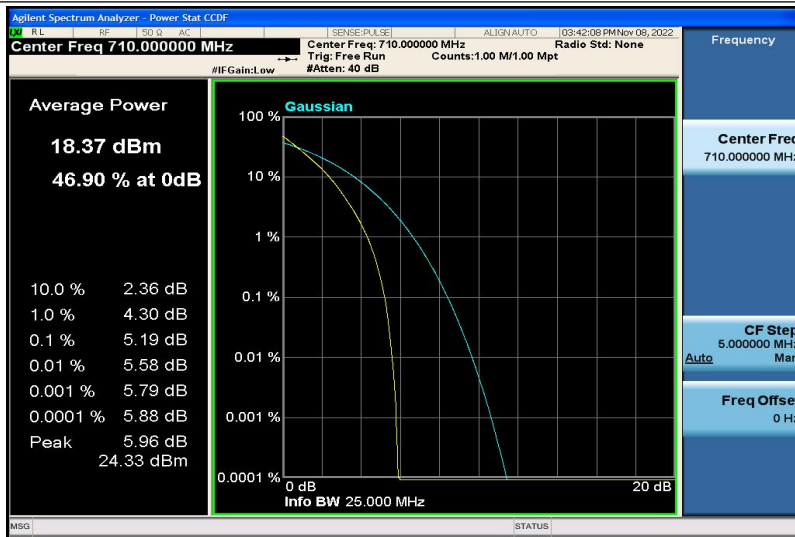

Band7-20MHz-16QAM-21100-100RB#0

Band7-20MHz-16QAM-21350-1RB#0

Band7-20MHz-16QAM-21350-100RB#0

Band17-5MHz-QPSK-23755-1RB#0

Band17-5MHz-QPSK-23755-25RB#0

Band17-5MHz-QPSK-23790-1RB#0

Band17-5MHz-QPSK-23790-25RB#0