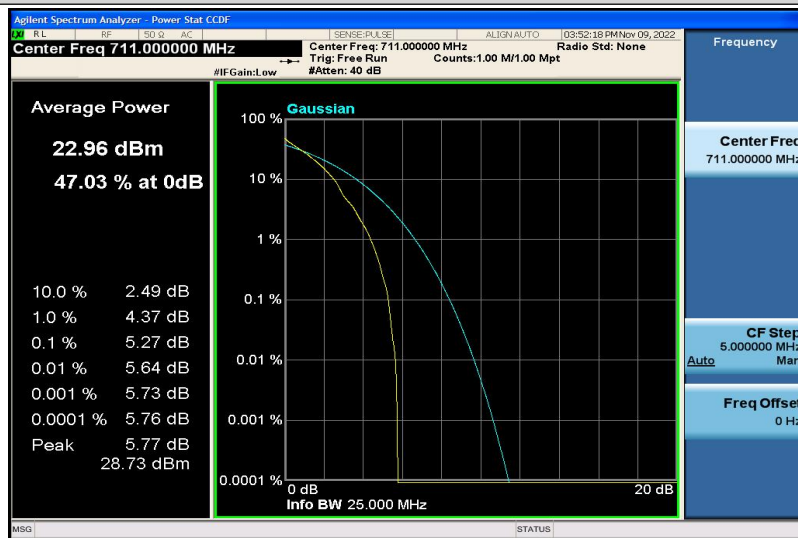

Band17-10MHz-QPSK-23800-1RB#0