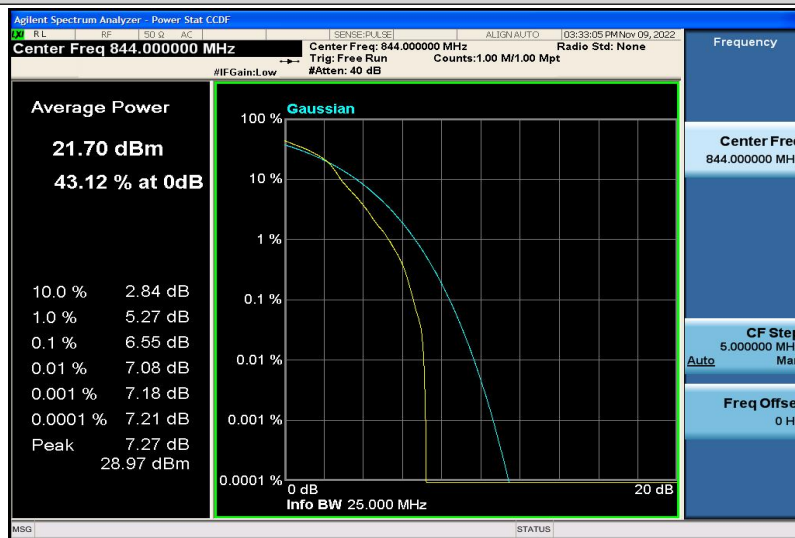

Band5-10MHz-16QAM-20525-50RB#0

Band5-10MHz-16QAM-20600-1RB#0

Band5-10MHz-16QAM-20600-50RB#0

Band7-5MHz-QPSK-20775-1RB#0

Band7-5MHz-QPSK-20775-25RB#0

Band7-5MHz-QPSK-21100-1RB#0

Band7-5MHz-QPSK-21100-25RB#0

Band7-5MHz-QPSK-21425-1RB#0