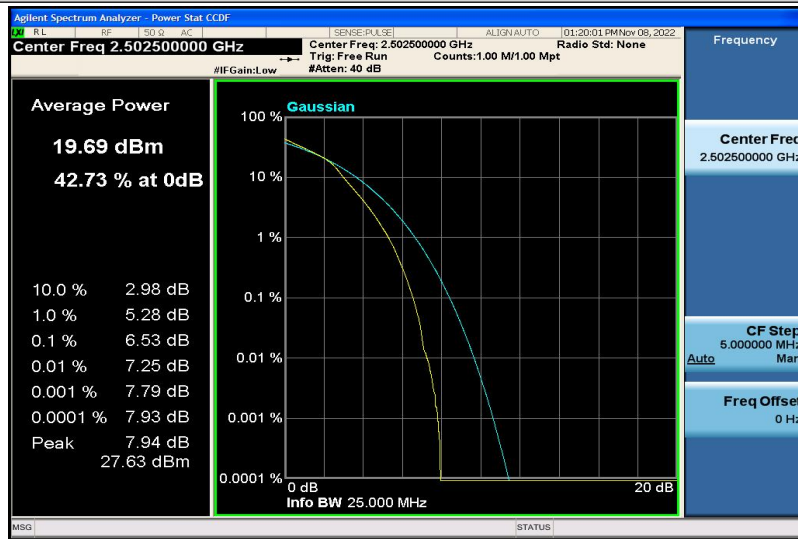

Band7-5MHz-16QAM-20775-1RB#0

Band7-5MHz-16QAM-20775-25RB#0