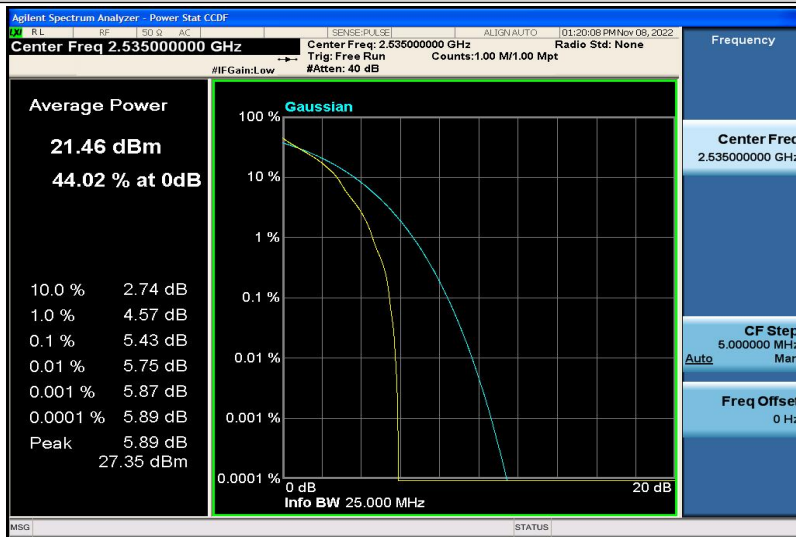

Band5-10MHz-16QAM-20525-50RB#0

Band5-10MHz-16QAM-20600-1RB#0

Band5-10MHz-16QAM-20600-50RB#0

Band7-5MHz-QPSK-20775-1RB#0

Band7-5MHz-QPSK-20775-25RB#0

Band7-5MHz-QPSK-21100-1RB#0

Band7-5MHz-QPSK-21100-25RB#0

Band7-5MHz-QPSK-21425-1RB#0