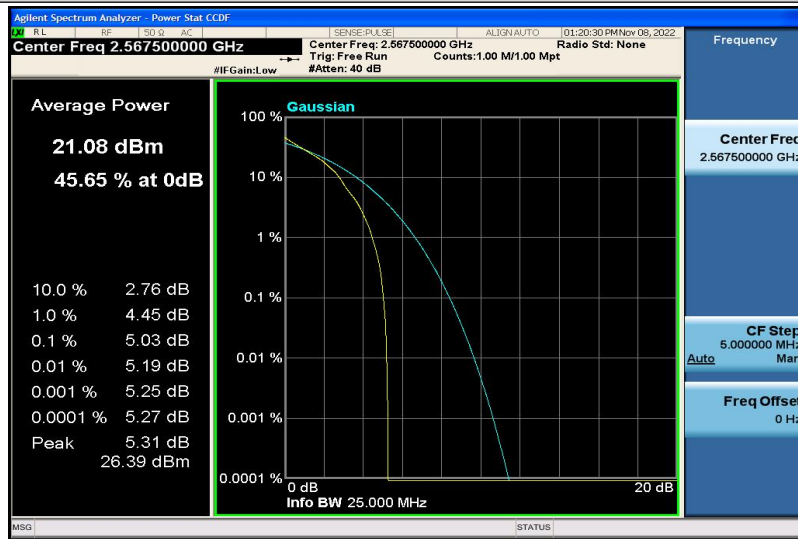

Band5-10MHz-16QAM-20525-50RB#0

Band5-10MHz-16QAM-20600-1RB#0

Band5-10MHz-16QAM-20600-50RB#0

Band7-5MHz-QPSK-20775-1RB#0

Band7-5MHz-QPSK-20775-25RB#0

Band7-5MHz-QPSK-21100-1RB#0

Band7-5MHz-QPSK-21100-25RB#0

Band7-5MHz-QPSK-21425-1RB#0