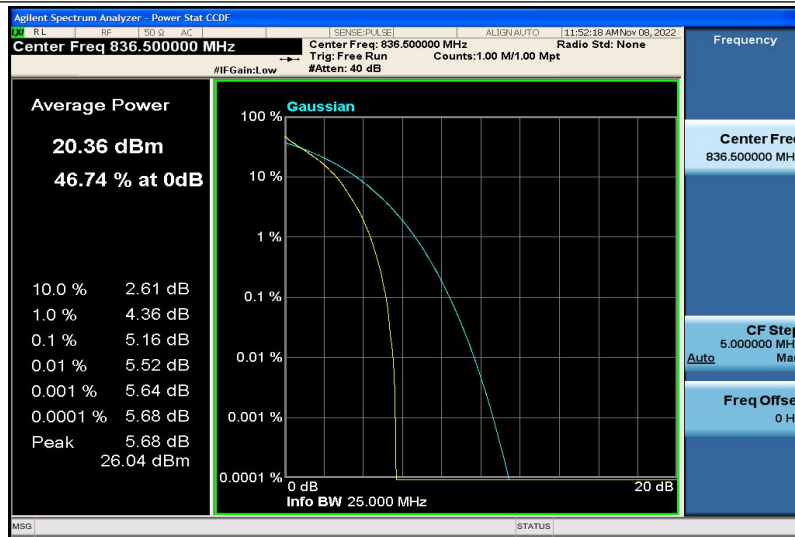

Band4-20MHz-16QAM-20175-100RB#0

Band4-20MHz-16QAM-20300-1RB#0

Band4-20MHz-16QAM-20300-100RB#0

Band5-1.4MHz-QPSK-20407-1RB#0

Band5-1.4MHz-QPSK-20407-6RB#0

Band5-1.4MHz-QPSK-20525-1RB#0

Band5-1.4MHz-QPSK-20525-6RB#0