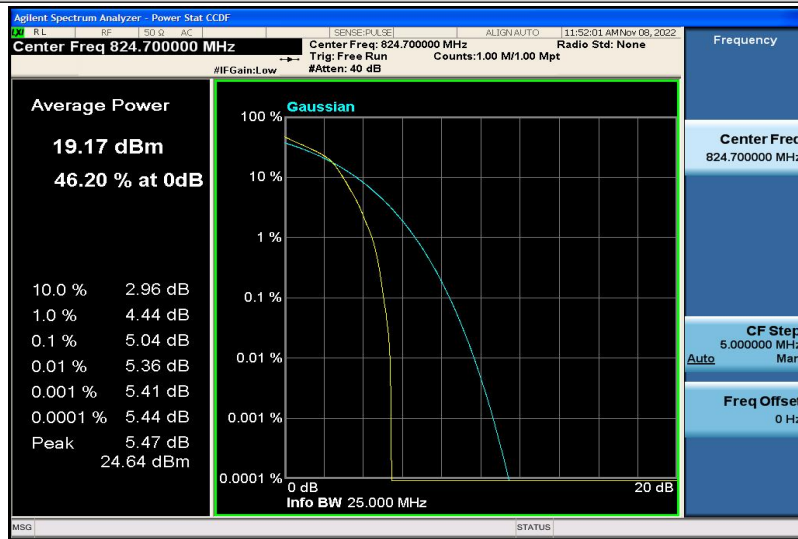

Band5-1.4MHz-16QAM-20407-1RB#0

Band5-1.4MHz-16QAM-20407-6RB#0