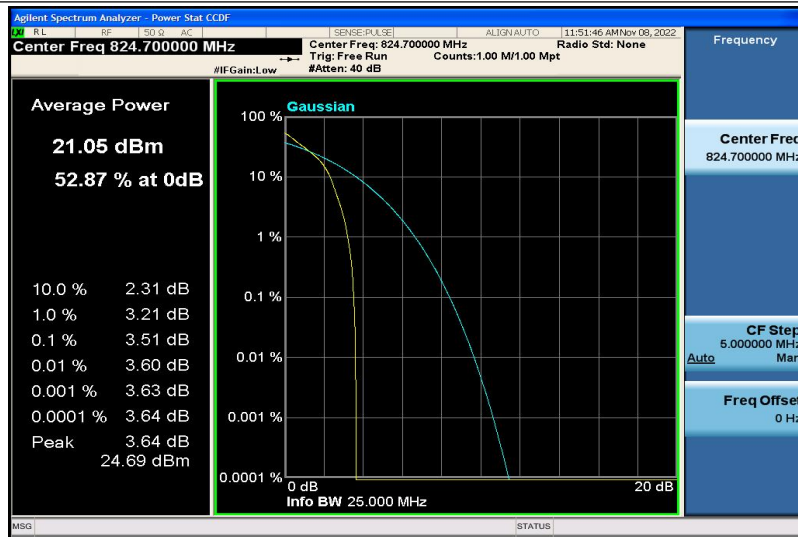

Band4-20MHz-16QAM-20175-100RB#0

Band4-20MHz-16QAM-20300-1RB#0

Band4-20MHz-16QAM-20300-100RB#0

Band5-1.4MHz-QPSK-20407-1RB#0

Band5-1.4MHz-QPSK-20407-6RB#0

Band5-1.4MHz-QPSK-20525-1RB#0

Band5-1.4MHz-QPSK-20525-6RB#0