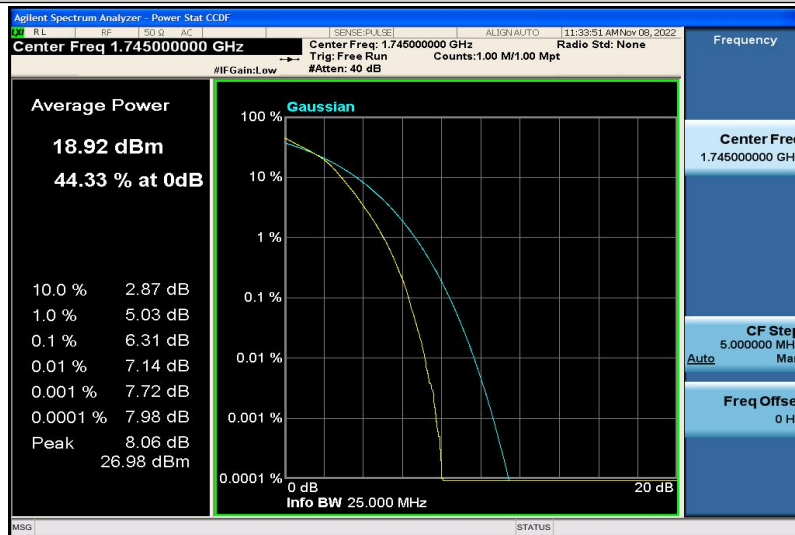

Band4-20MHz-16QAM-20175-100RB#0

Band4-20MHz-16QAM-20300-1RB#0

Band4-20MHz-16QAM-20300-100RB#0

Band5-1.4MHz-QPSK-20407-1RB#0

Band5-1.4MHz-QPSK-20407-6RB#0

Band5-1.4MHz-QPSK-20525-1RB#0

Band5-1.4MHz-QPSK-20525-6RB#0