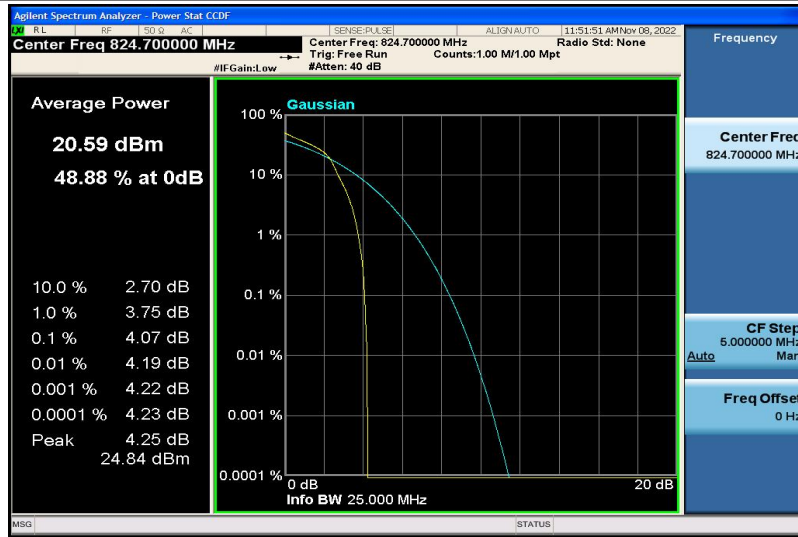

Band5-1.4MHz-QPSK-20643-6RB#0

Band5-1.4MHz-16QAM-20407-1RB#0