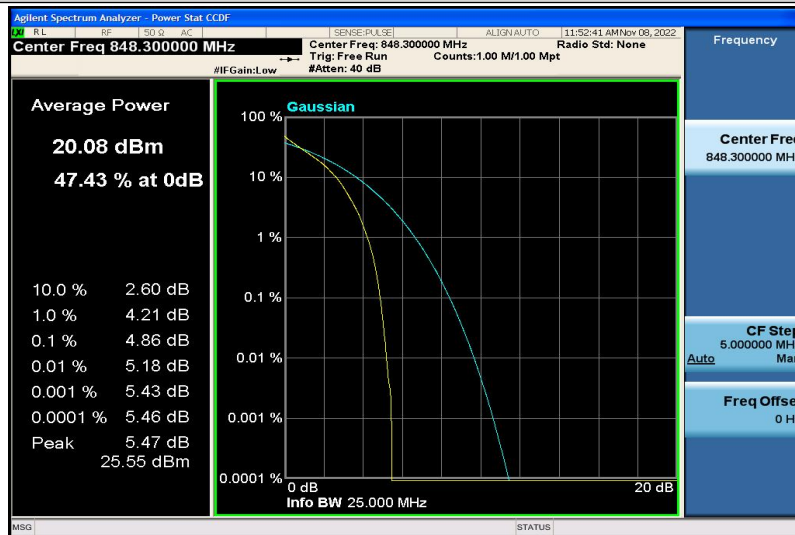

Band5-1.4MHz-QPSK-20643-1RB#0

Band5-1.4MHz-QPSK-20643-6RB#0