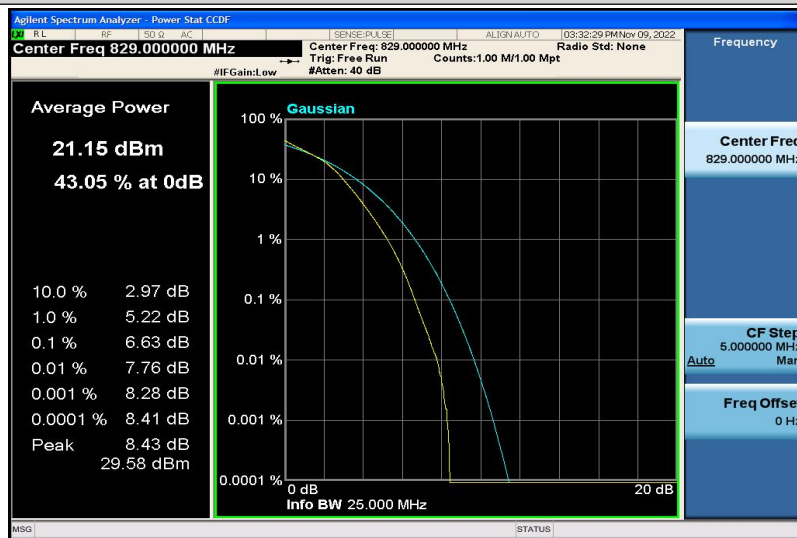

Band5-10MHz-16QAM-20450-1RB#0

Band5-10MHz-16QAM-20450-50RB#0