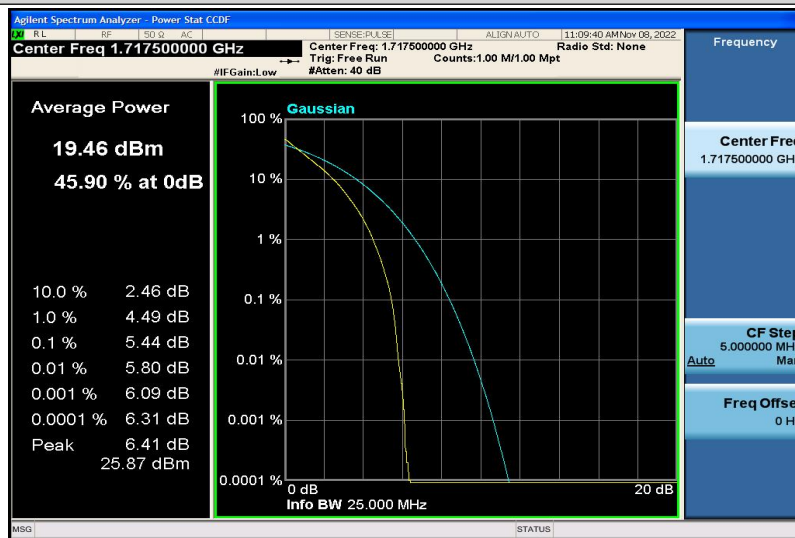

Band4-10MHz-16QAM-20175-1RB#0

Band4-10MHz-16QAM-20175-50RB#0

Band4-10MHz-16QAM-20350-1RB#0

Band4-10MHz-16QAM-20350-50RB#0

Band4-15MHz-QPSK-20025-1RB#0

Band4-15MHz-QPSK-20025-75RB#0

Band4-15MHz-QPSK-20175-1RB#0