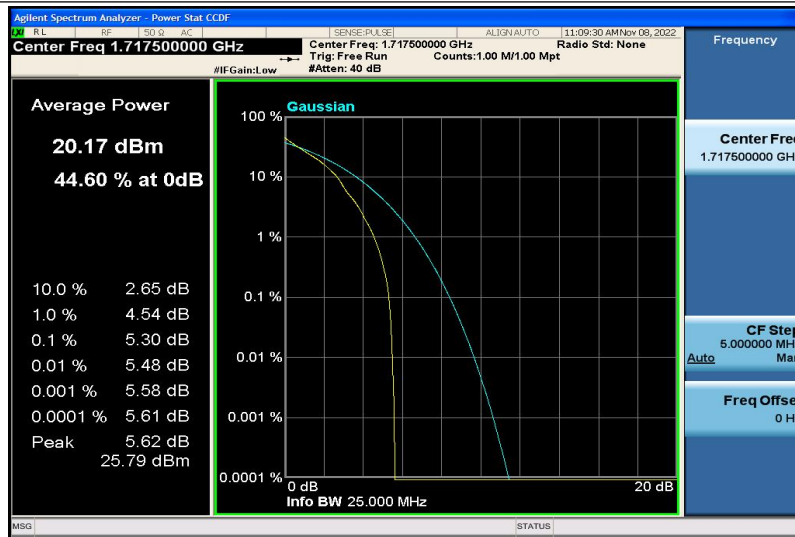

Band4-10MHz-16QAM-20175-1RB#0

Band4-10MHz-16QAM-20175-50RB#0

Band4-10MHz-16QAM-20350-1RB#0

Band4-10MHz-16QAM-20350-50RB#0

Band4-15MHz-QPSK-20025-1RB#0

Band4-15MHz-QPSK-20025-75RB#0

Band4-15MHz-QPSK-20175-1RB#0