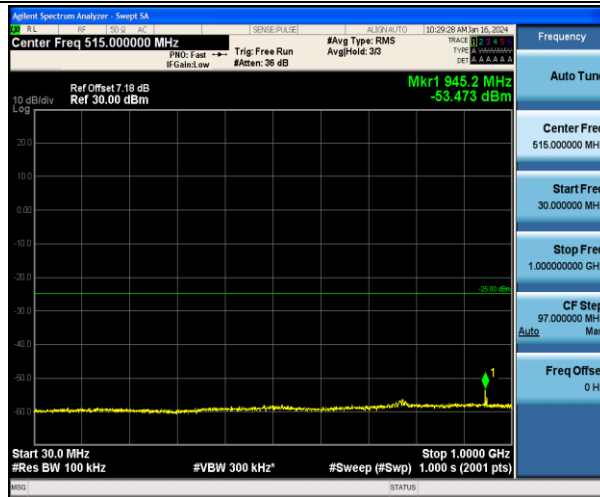

Band7_10MHz_QPSK_21100_1RB#0_1000~26500_1000~26500

Band7_10MHz_16QAM_21100_1RB#0_30~1000_30~1000