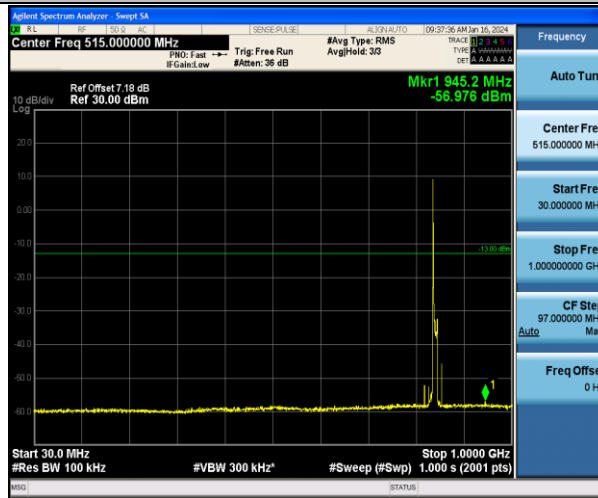

Band5_10MHz_QPSK_20600_1RB#0_1000~10000_1000~10000

Band5_10MHz_16QAM_20600_1RB#0_30~1000_30~1000