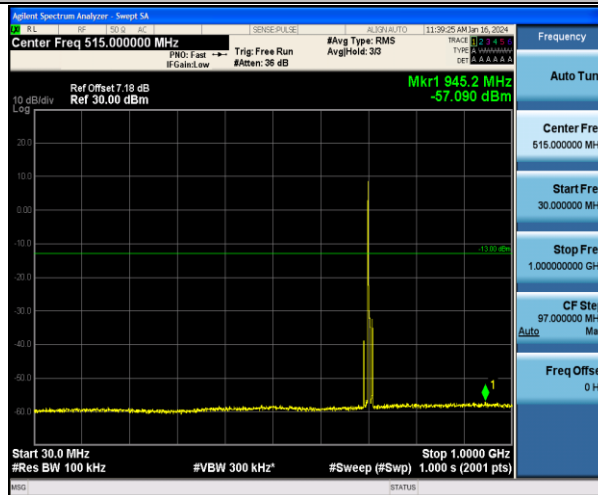

Band17\_5MHz\_QPSK\_23755\_1RB#0\_30~1000\_30~1000

Band17\_5MHz\_QPSK\_23755\_1RB#0\_1000~10000\_1000~10000

Band17\_5MHz\_16QAM\_23755\_1RB#0\_30~1000\_30~1000

Band17\_5MHz\_16QAM\_23755\_1RB#0\_1000~10000\_1000~10000