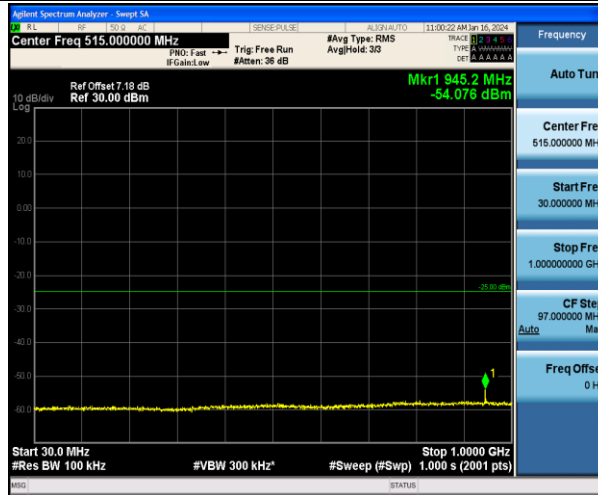

Band7_15MHz_QPSK_20825_1RB#0_1000~26500_1000~26500

Band7_15MHz_16QAM_20825_1RB#0_30~1000_30~1000