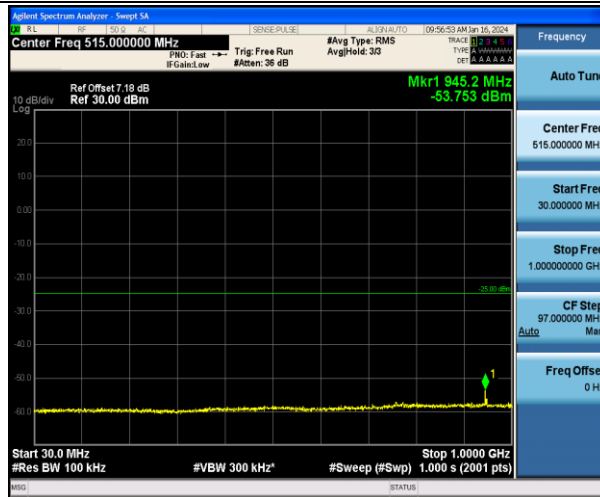

Band5\_10MHz\_QPSK\_20600\_1RB#0\_30~1000\_30~1000

Band5\_10MHz\_QPSK\_20600\_1RB#0\_1000~10000\_1000~10000

Band5\_10MHz\_16QAM\_20600\_1RB#0\_30~1000\_30~1000

Band5\_10MHz\_16QAM\_20600\_1RB#0\_1000~10000\_1000~10000