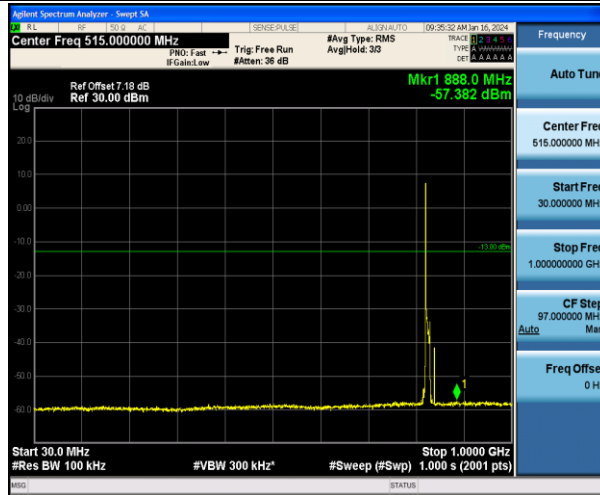

Band5\_10MHz\_QPSK\_20450\_1RB#0\_30~1000\_30~1000

Band5\_10MHz\_QPSK\_20450\_1RB#0\_1000~10000\_1000~10000

Band5\_10MHz\_16QAM\_20450\_1RB#0\_30~1000\_30~1000

Band5\_10MHz\_16QAM\_20450\_1RB#0\_1000~10000\_1000~10000