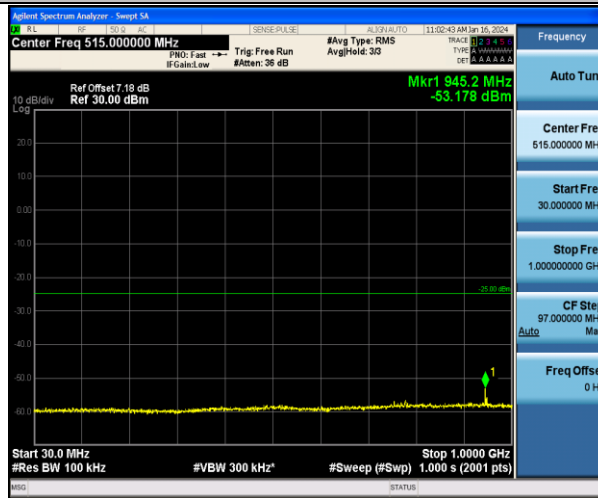

Band7_15MHz_QPSK_21375_1RB#0_1000~26500_1000~26500

Band7_15MHz_16QAM_21375_1RB#0_30~1000_30~1000