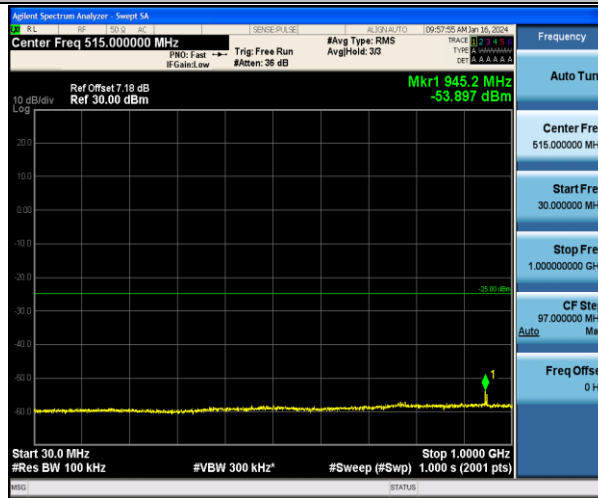

Band7\_5MHz\_QPSK\_20775\_1RB#0\_30~1000\_30~1000

Band7\_5MHz\_QPSK\_20775\_1RB#0\_1000~26500\_1000~26500

Band7\_5MHz\_16QAM\_20775\_1RB#0\_30~1000\_30~1000

Band7\_5MHz\_16QAM\_20775\_1RB#0\_1000~26500\_1000~26500