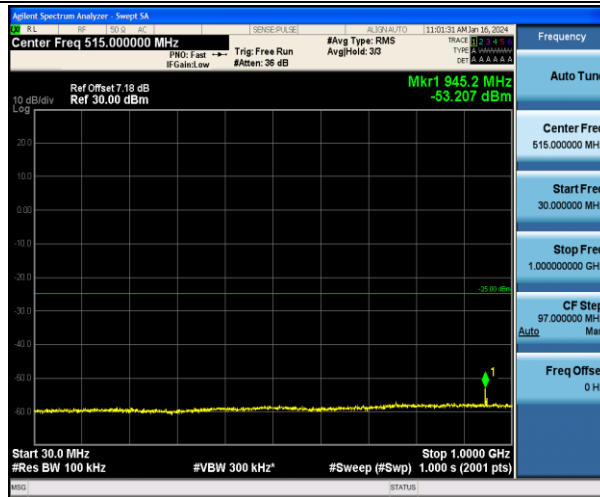

Band7_15MHz_QPSK_21100_1RB#0_1000~26500_1000~26500

Band7_15MHz_16QAM_21100_1RB#0_30~1000_30~1000