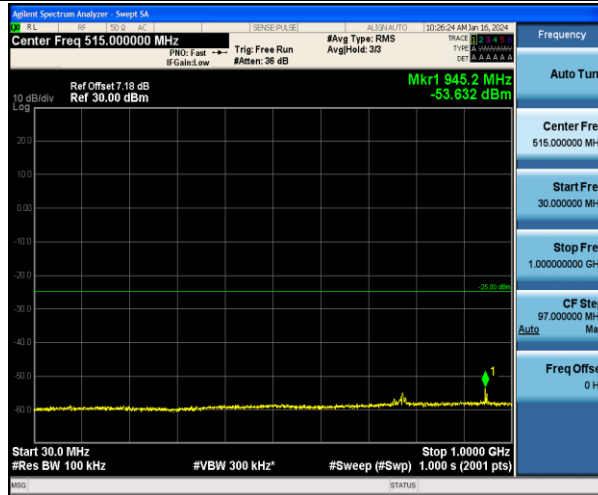

Band7_10MHz_QPSK_20800_1RB#0_1000~26500_1000~26500

Band7_10MHz_16QAM_20800_1RB#0_30~1000_30~1000