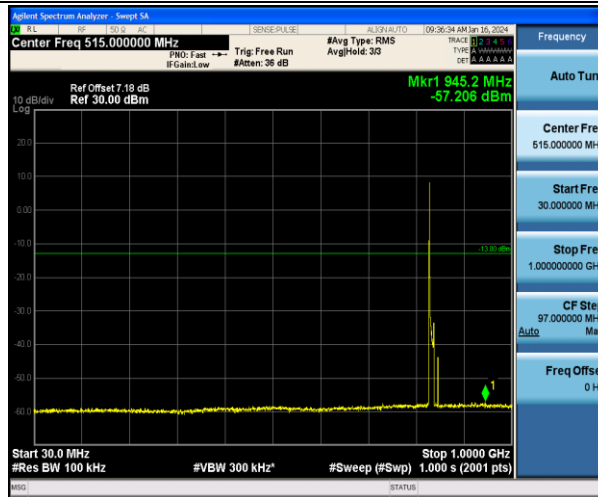

Band5_10MHz_QPSK_20525_1RB#0_1000~10000_1000~10000

Band5_10MHz_16QAM_20525_1RB#0_30~1000_30~1000