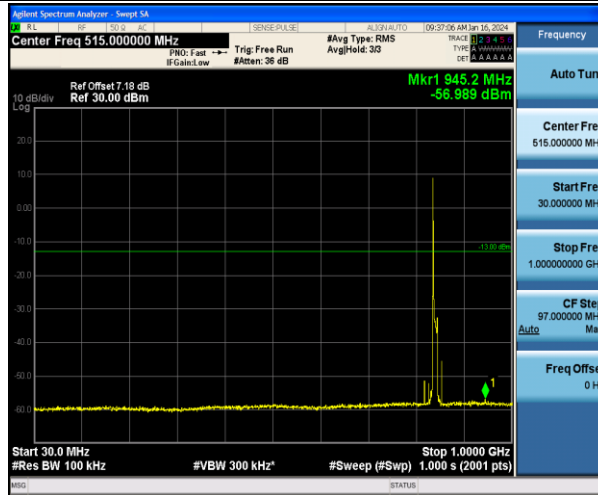

Band5\_10MHz\_QPSK\_20525\_1RB#0\_30~1000\_30~1000

Band5\_10MHz\_QPSK\_20525\_1RB#0\_1000~10000\_1000~10000

Band5\_10MHz\_16QAM\_20525\_1RB#0\_30~1000\_30~1000

Band5\_10MHz\_16QAM\_20525\_1RB#0\_1000~10000\_1000~10000