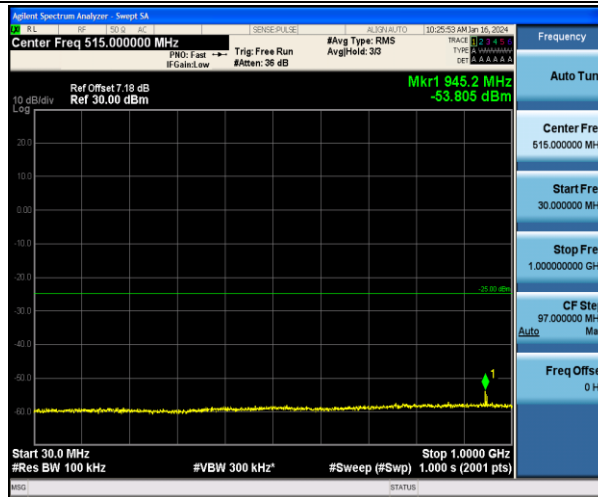

Band7\_5MHz\_QPSK\_21425\_1RB#0\_30~1000\_30~1000

Band7\_5MHz\_QPSK\_21425\_1RB#0\_1000~26500\_1000~26500

Band7\_5MHz\_16QAM\_21425\_1RB#0\_30~1000\_30~1000

Band7\_5MHz\_16QAM\_21425\_1RB#0\_1000~26500\_1000~26500