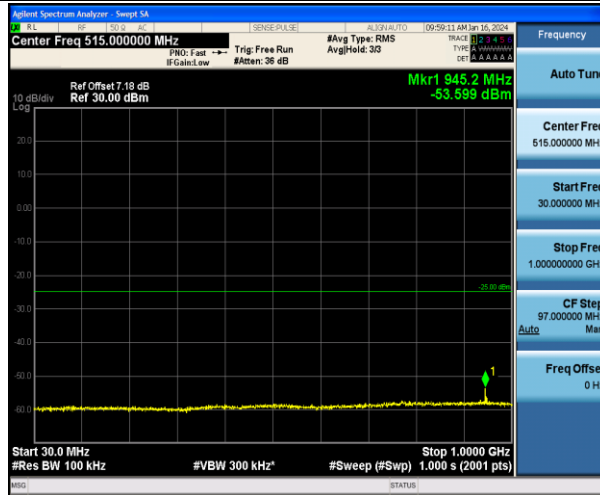

Band7\_5MHz\_QPSK\_21100\_1RB#0\_30~1000\_30~1000

Band7\_5MHz\_QPSK\_21100\_1RB#0\_1000~26500\_1000~26500

Band7\_5MHz\_16QAM\_21100\_1RB#0\_30~1000\_30~1000

Band7\_5MHz\_16QAM\_21100\_1RB#0\_1000~26500\_1000~26500