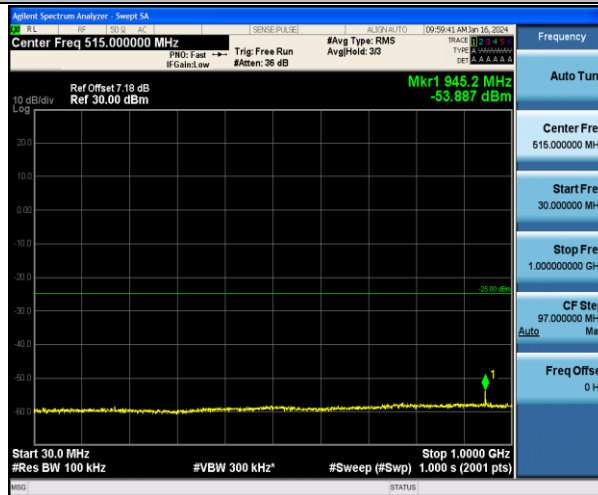

Band7_5MHz_QPSK_21425_1RB#0_1000~26500_1000~26500

Band7_5MHz_16QAM_21425_1RB#0_30~1000_30~1000