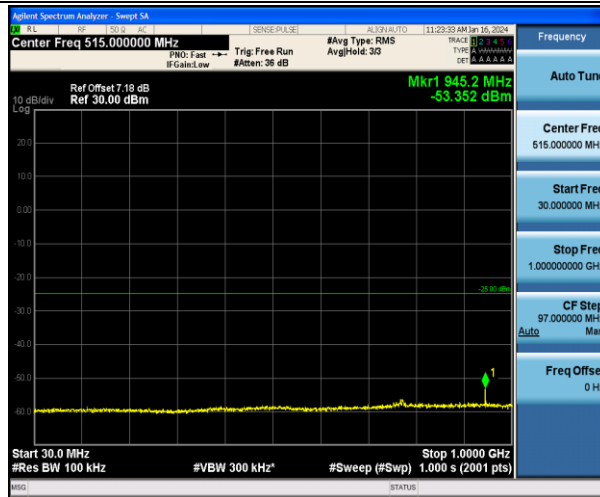

Band7_20MHz_QPSK_21100_1RB#0_1000~26500_1000~26500

Band7_20MHz_16QAM_21100_1RB#0_30~1000_30~1000