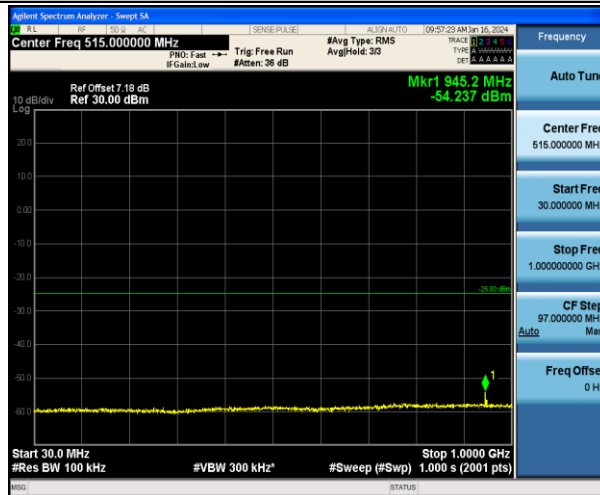

Band7_5MHz_QPSK_20775_1RB#0_1000~26500_1000~26500

Band7_5MHz_16QAM_20775_1RB#0_30~1000_30~1000