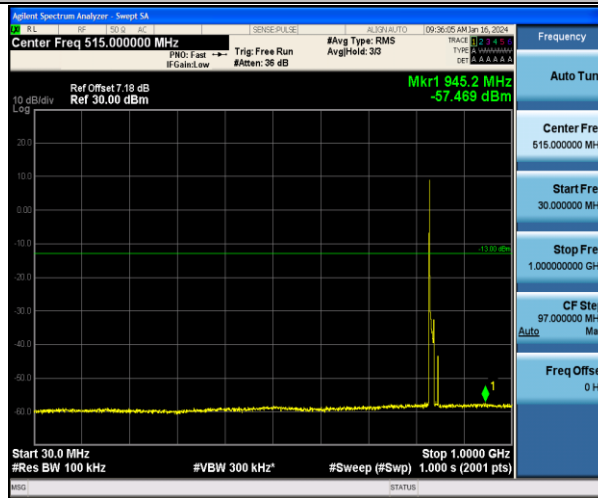

Band5\_10MHz\_QPSK\_20450\_1RB#0\_30~1000\_30~1000

Band5\_10MHz\_QPSK\_20450\_1RB#0\_1000~10000\_1000~10000

Band5\_10MHz\_16QAM\_20450\_1RB#0\_30~1000\_30~1000

Band5\_10MHz\_16QAM\_20450\_1RB#0\_1000~10000\_1000~10000