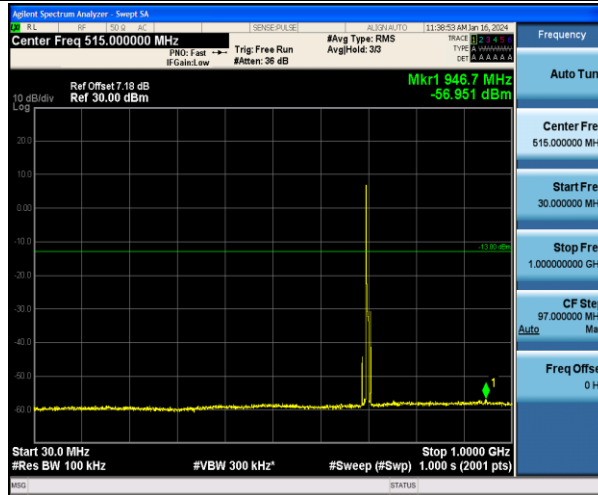

Band17_5MHz_QPSK_23755_1RB#0_1000~10000_1000~10000

Band17_5MHz_16QAM_23755_1RB#0_30~1000_30~1000