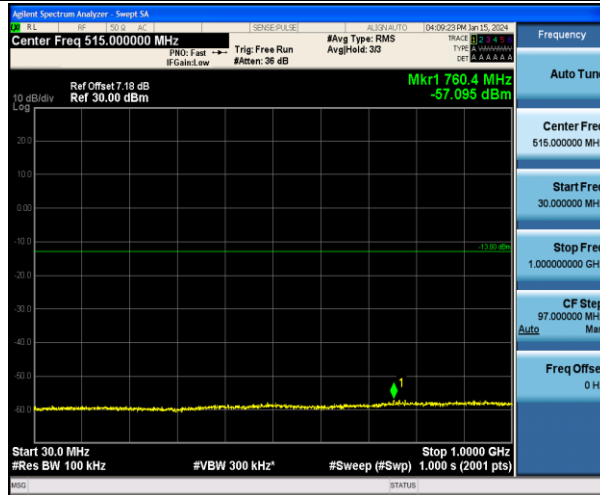

Band4_1.4MHz_QPSK_19957_1RB#0_1000~20000_1000~20000

Band4_1.4MHz_16QAM_19957_1RB#0_30~1000_30~1000