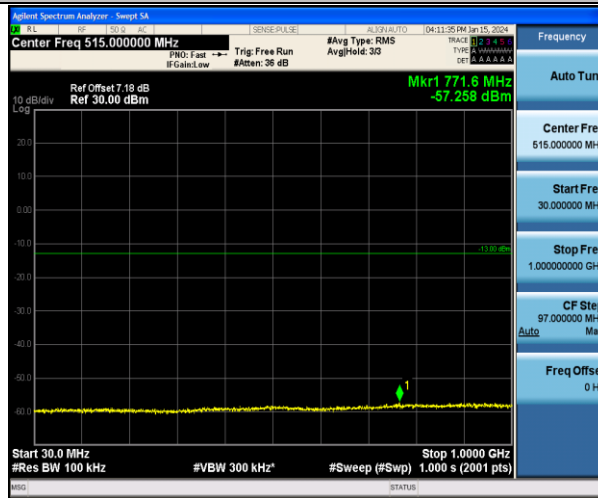

Band4_1.4MHz_QPSK_20393_1RB#0_1000~20000_1000~20000

Band4_1.4MHz_16QAM_20393_1RB#0_30~1000_30~1000