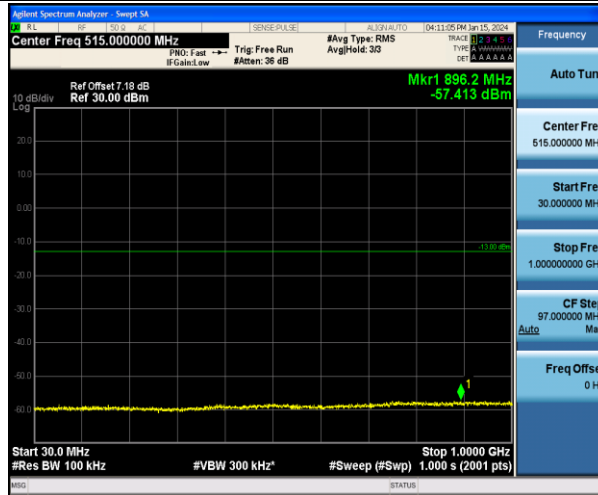

Band4_1.4MHz_QPSK_20175_1RB#0_30~1000_30~1000

Band4_1.4MHz_QPSK_20175_1RB#0_1000~20000_1000~20000

Band4_1.4MHz_16QAM_20175_1RB#0_30~1000_30~1000

Band4_1.4MHz_16QAM_20175_1RB#0_1000~20000_1000~20000

Band4_1.4MHz_QPSK_20393_1RB#0_30~1000_30~1000