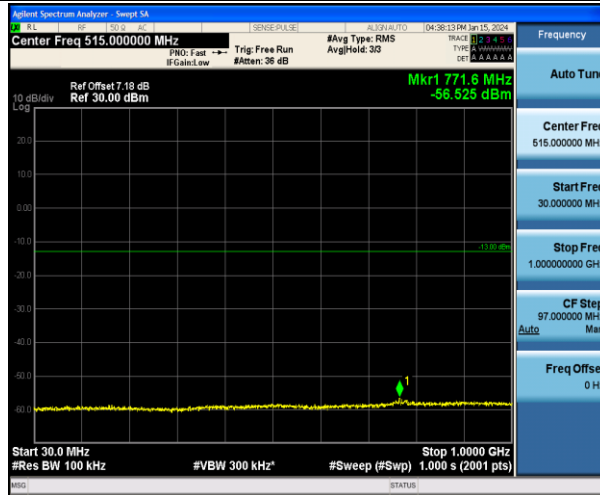

Band4_1.4MHz_QPSK_20393_1RB#0_1000~20000_1000~20000

Band4_1.4MHz_16QAM_20393_1RB#0_30~1000_30~1000

Band4_1.4MHz_16QAM_20393_1RB#0_1000~20000_1000~20000

Band4_3MHz_QPSK_19965_1RB#0_30~1000_30~1000

Band4_3MHz_QPSK_19965_1RB#0_1000~20000_1000~20000