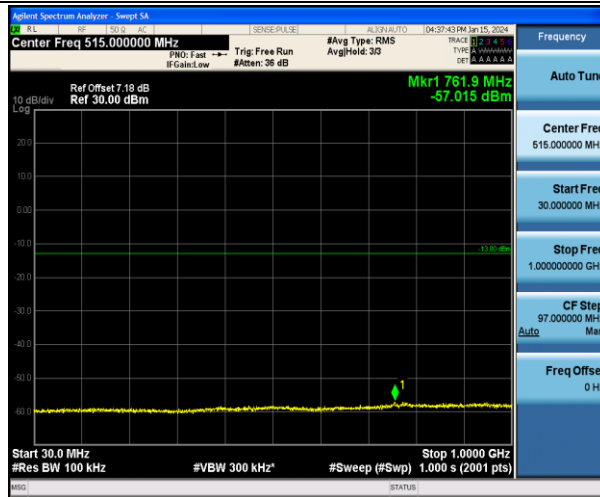

Band4_1.4MHz_16QAM_20393_1RB#0_1000~20000_1000~20000

Band4_3MHz_QPSK_19965_1RB#0_30~1000_30~1000