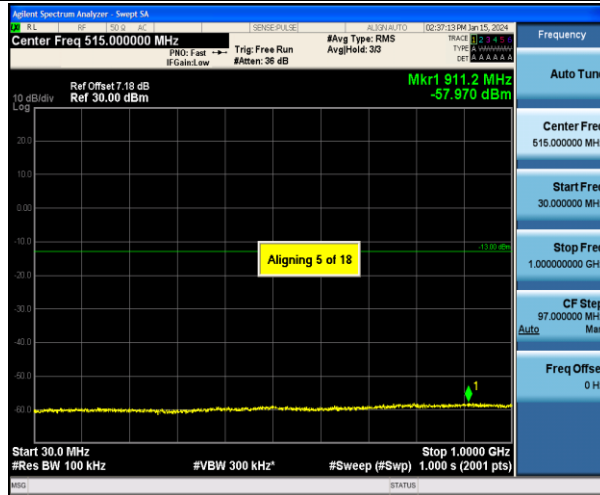

Band2_1.4MHz_QPSK_18900_1RB#0_30~1000_30~1000

Band2_1.4MHz_QPSK_18900_1RB#0_1000~20000_1000~20000

Band2_1.4MHz_16QAM_18900_1RB#0_30~1000_30~1000

Band2_1.4MHz_16QAM_18900_1RB#0_1000~20000_1000~20000

Band2_1.4MHz_QPSK_19193_1RB#0_30~1000_30~1000