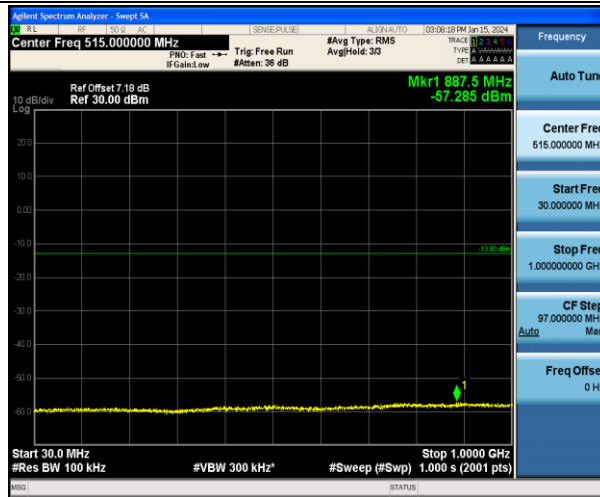

Band2_3MHz_16QAM_18900_1RB#0_1000~20000_1000~20000

Band2_3MHz_QPSK_19185_1RB#0_30~1000_30~1000

Band2_3MHz_QPSK_19185_1RB#0_1000~20000_1000~20000

Band2_3MHz_16QAM_19185_1RB#0_30~1000_30~1000

Band2_3MHz_16QAM_19185_1RB#0_1000~20000_1000~20000