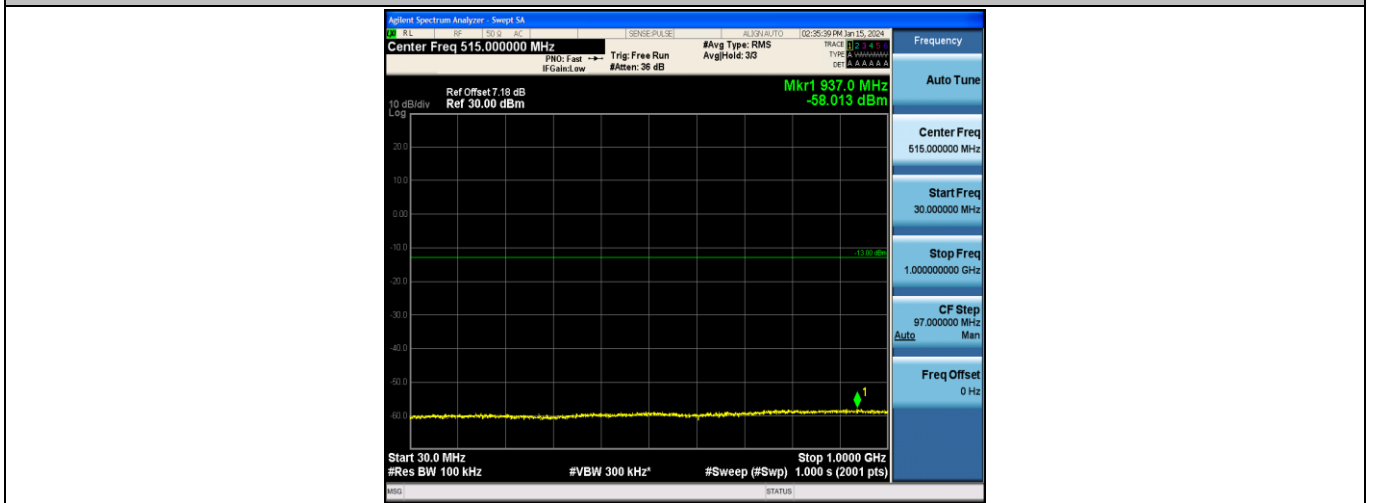

Band2_1.4MHz_16QAM_18607_1RB#0_30~1000_30~1000