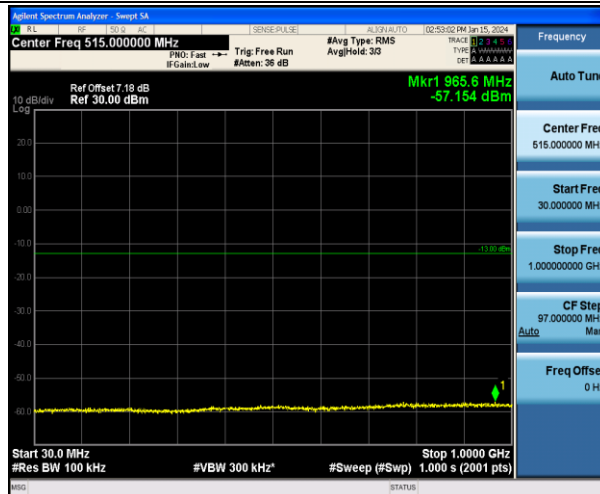

Band2_3MHz_16QAM_18615_1RB#0_30~1000_30~1000

Band2_3MHz_16QAM_18615_1RB#0_1000~20000_1000~20000

Band2_3MHz_QPSK_18900_1RB#0_30~1000_30~1000

Band2_3MHz_QPSK_18900_1RB#0_1000~20000_1000~20000

Band2_3MHz_16QAM_18900_1RB#0_30~1000_30~1000