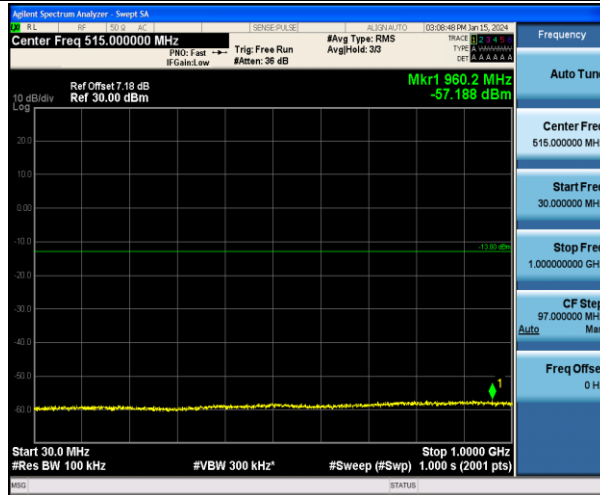

Band2_5MHz_16QAM_18625_1RB#0_30~1000_30~1000