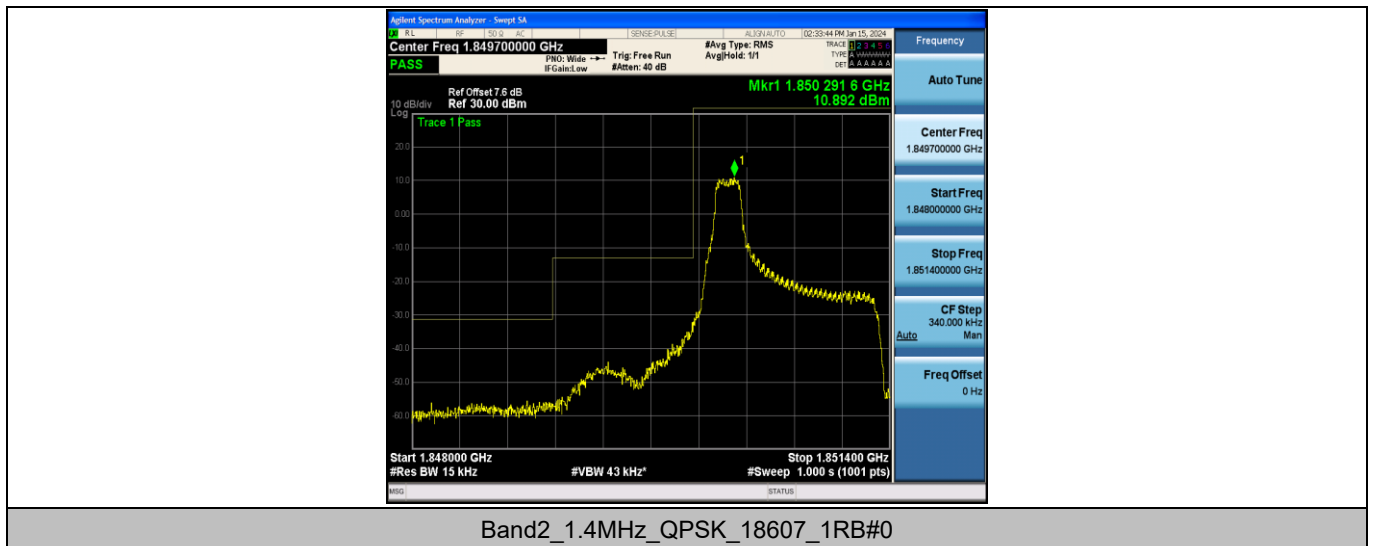

Band7	15MHz	QPSK	21375	1RB#74	-46.48	PASS
Band7	15MHz	16QAM	21375	1RB#74	-46.51	PASS
Band7	15MHz	QPSK	20825	75RB#0	-46.78	PASS
Band7	15MHz	QPSK	21375	75RB#0	-45.93	PASS
Band7	20MHz	QPSK	20850	1RB#0	-25.99	PASS
Band7	20MHz	16QAM	20850	1RB#0	-45.69	PASS
Band7	20MHz	QPSK	21350	1RB#99	-45.39	PASS
Band7	20MHz	16QAM	21350	1RB#99	-45.16	PASS
Band7	20MHz	QPSK	20850	100RB#0	-45.77	PASS
Band7	20MHz	QPSK	21350	100RB#0	-45.09	PASS
Band17	5MHz	QPSK	23755	1RB#0	-31.91	PASS
Band17	5MHz	16QAM	23755	1RB#0	-32.15	PASS
Band17	5MHz	QPSK	23755	25RB#0	-45.14	PASS
Band17	5MHz	16QAM	23755	25RB#0	-46.31	PASS
Band17	5MHz	QPSK	23825	1RB#24	-29.18	PASS
Band17	5MHz	16QAM	23825	1RB#24	-29.93	PASS
Band17	5MHz	QPSK	23825	25RB#0	-43.08	PASS
Band17	5MHz	16QAM	23825	25RB#0	-44.95	PASS
Band17	10MHz	QPSK	23780	1RB#0	-37.03	PASS
Band17	10MHz	16QAM	23780	1RB#0	-38.79	PASS
Band17	10MHz	QPSK	23800	1RB#49	-36.16	PASS
Band17	10MHz	16QAM	23800	1RB#49	-43.11	PASS
Band17	10MHz	QPSK	23780	50RB#0	-47.22	PASS
Band17	10MHz	QPSK	23800	50RB#0	-48.35	PASS

Test Graphs