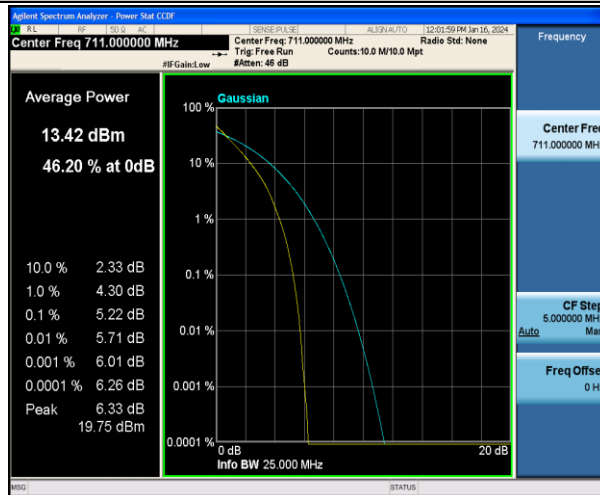

Band17-10MHz-QPSK-23800-50RB#0-PASS