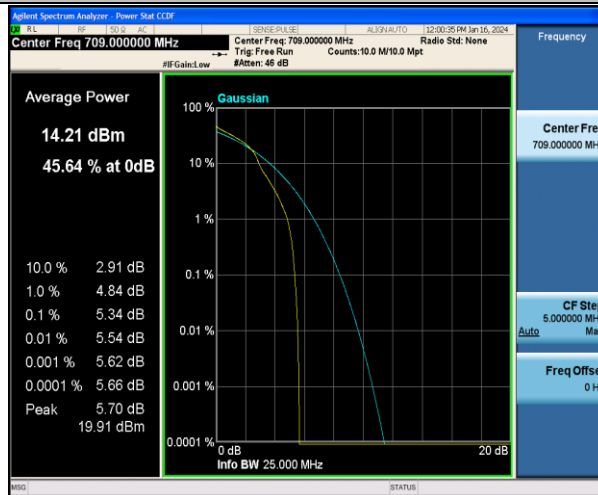

Band17-5MHz-16QAM-23825-1RB#0-PASS

Band17-5MHz-QPSK-23825-25RB#0-PASS

Band17-5MHz-16QAM-23825-25RB#0-PASS

Band17-10MHz-QPSK-23780-1RB#0-PASS

Band17-10MHz-16QAM-23780-1RB#0-PASS

Band17-10MHz-QPSK-23790-1RB#0-PASS