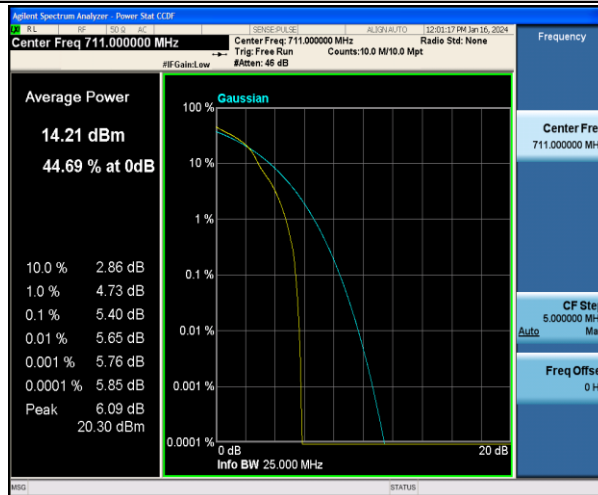

Band17-10MHz-16QAM-23800-1RB#0-PASS