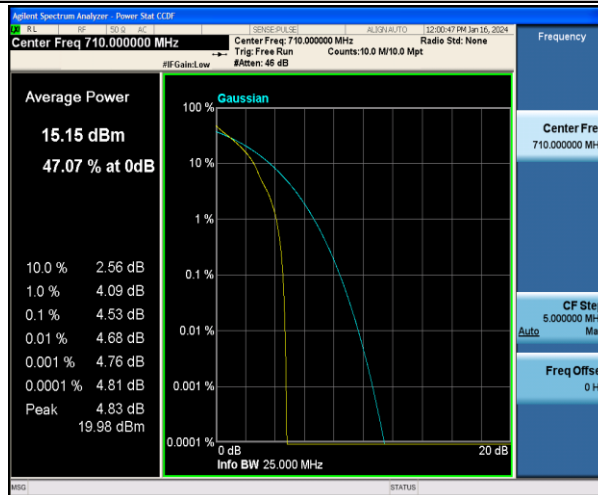

Band17-5MHz-16QAM-23825-1RB#0-PASS

Band17-5MHz-QPSK-23825-25RB#0-PASS

Band17-5MHz-16QAM-23825-25RB#0-PASS

Band17-10MHz-QPSK-23780-1RB#0-PASS

Band17-10MHz-16QAM-23780-1RB#0-PASS

Band17-10MHz-QPSK-23790-1RB#0-PASS