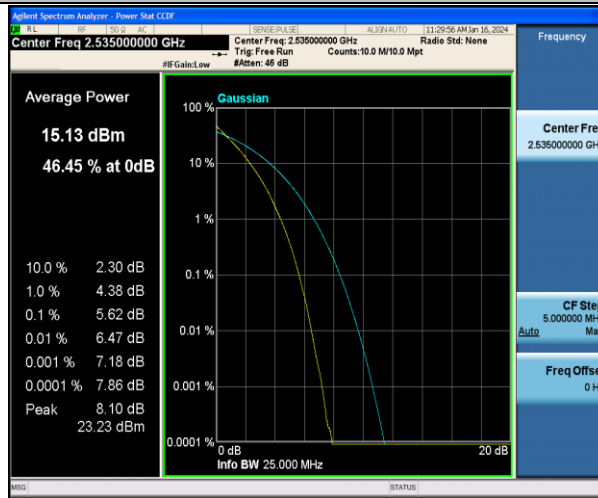

Band7-20MHz-QPSK-20850-100RB#0-PASS

Band7-20MHz-QPSK-21100-100RB#0-PASS

Band7-20MHz-QPSK-21350-100RB#0-PASS

Band17-5MHz-QPSK-23755-1RB#0-PASS

Band17-5MHz-16QAM-23755-1RB#0-PASS

Band17-5MHz-QPSK-23755-25RB#0-PASS