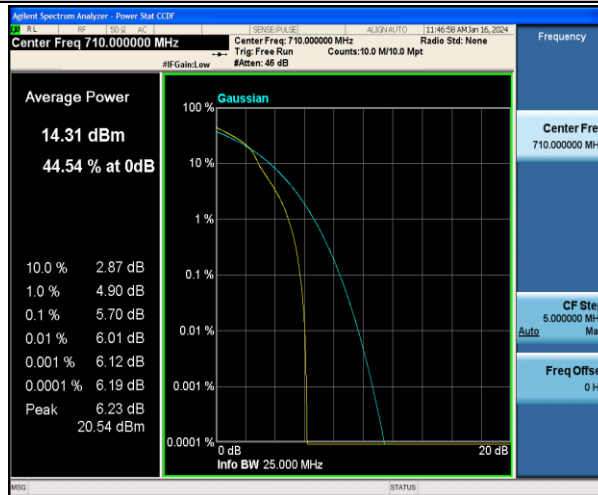

Band17-5MHz-16QAM-23790-1RB#0-PASS