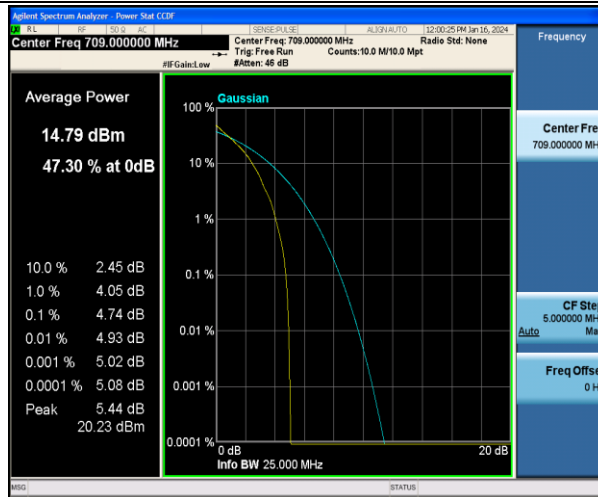

Band17-10MHz-QPSK-23780-1RB#0-PASS