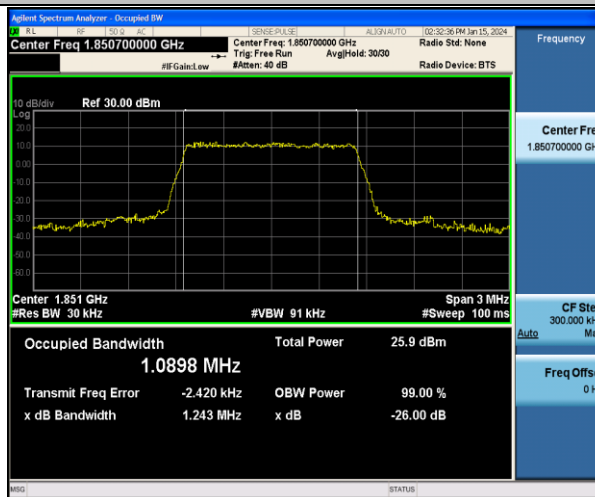

Band2-1.4MHz-16QAM-18607-6RB#0-PASS