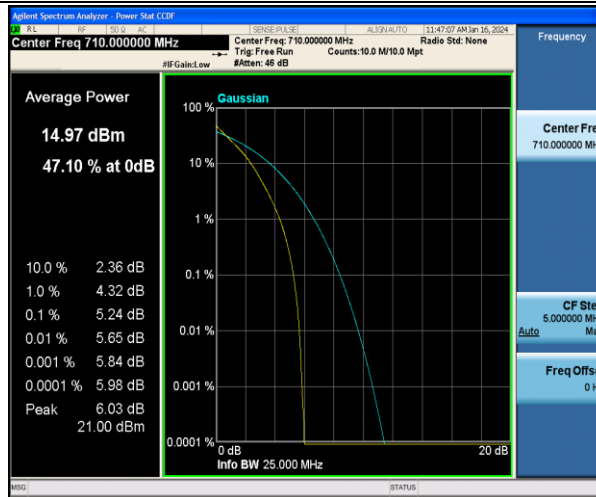

Band17-5MHz-QPSK-23790-25RB#0-PASS