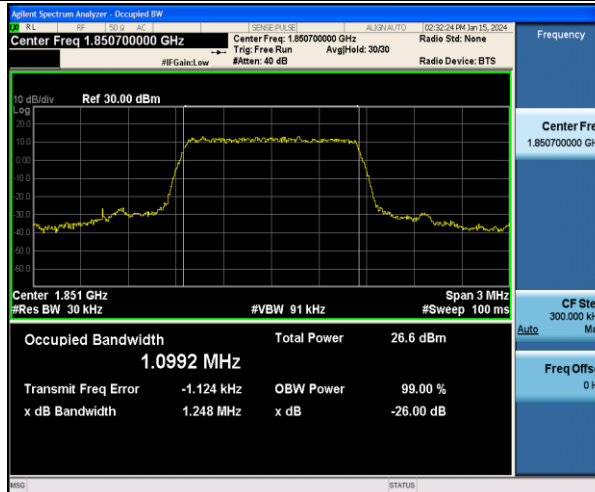

Test Graphs

Band2-1.4MHz-QPSK-18607-6RB#0-PASS