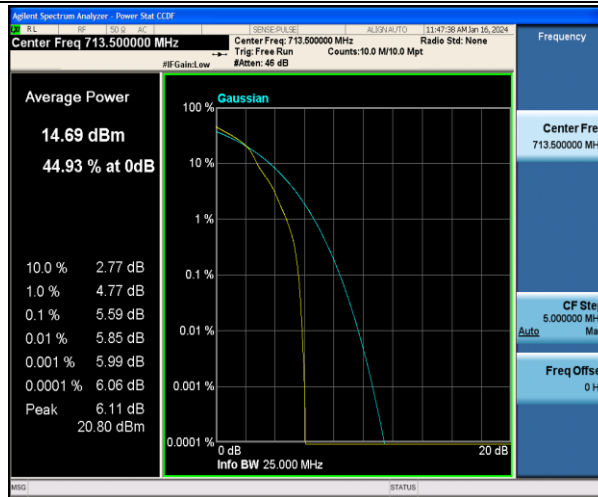

Band17-5MHz-16QAM-23755-25RB#0-PASS

Band17-5MHz-QPSK-23790-1RB#0-PASS

Band17-5MHz-16QAM-23790-1RB#0-PASS

Band17-5MHz-QPSK-23790-25RB#0-PASS

Band17-5MHz-16QAM-23790-25RB#0-PASS

Band17-5MHz-QPSK-23825-1RB#0-PASS