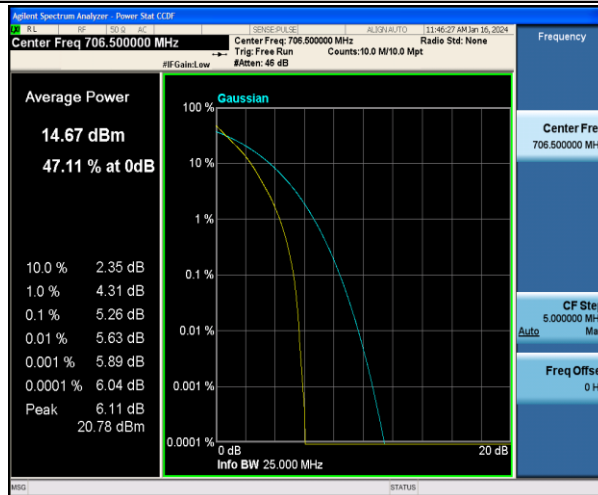

Band7-20MHz-QPSK-20850-100RB#0-PASS

Band7-20MHz-QPSK-21100-100RB#0-PASS

Band7-20MHz-QPSK-21350-100RB#0-PASS

Band17-5MHz-QPSK-23755-1RB#0-PASS

Band17-5MHz-16QAM-23755-1RB#0-PASS

Band17-5MHz-QPSK-23755-25RB#0-PASS