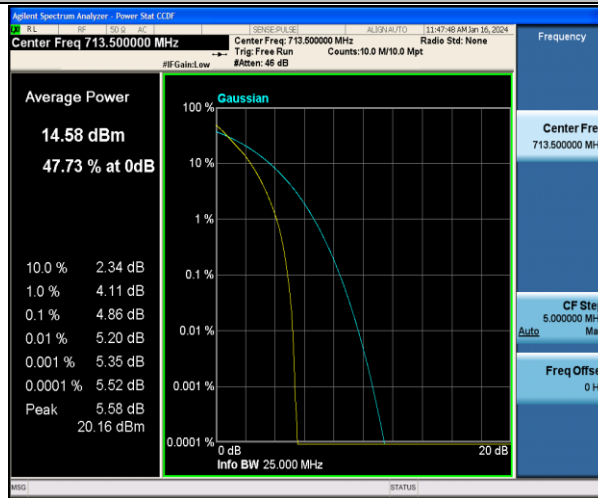

Band17-5MHz-QPSK-23825-25RB#0-PASS