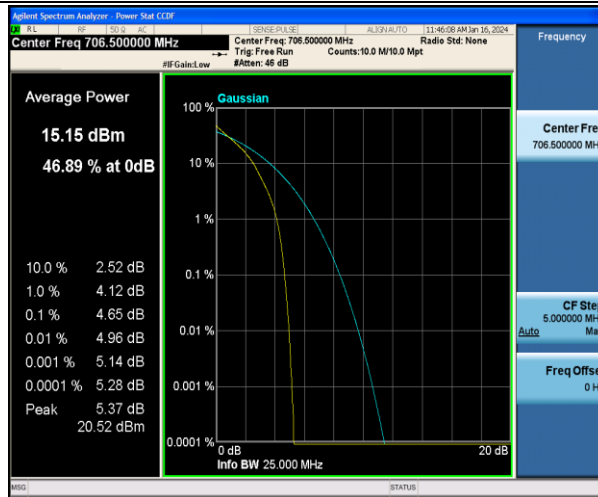

Band7-20MHz-QPSK-20850-100RB#0-PASS

Band7-20MHz-QPSK-21100-100RB#0-PASS

Band7-20MHz-QPSK-21350-100RB#0-PASS

Band17-5MHz-QPSK-23755-1RB#0-PASS

Band17-5MHz-16QAM-23755-1RB#0-PASS

Band17-5MHz-QPSK-23755-25RB#0-PASS