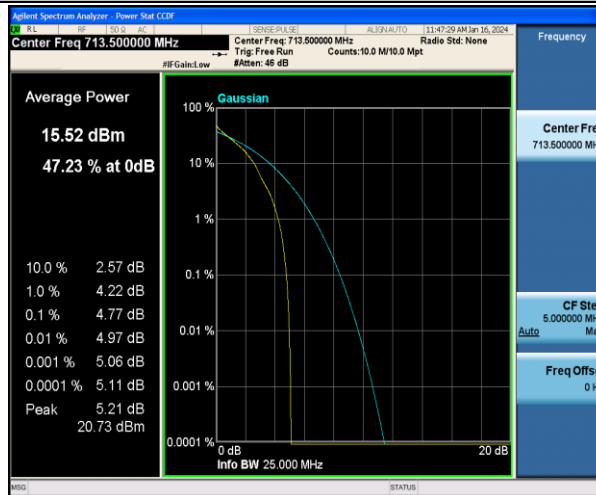

Band17-5MHz-16QAM-23755-25RB#0-PASS

Band17-5MHz-QPSK-23790-1RB#0-PASS

Band17-5MHz-16QAM-23790-1RB#0-PASS

Band17-5MHz-QPSK-23790-25RB#0-PASS

Band17-5MHz-16QAM-23790-25RB#0-PASS

Band17-5MHz-QPSK-23825-1RB#0-PASS