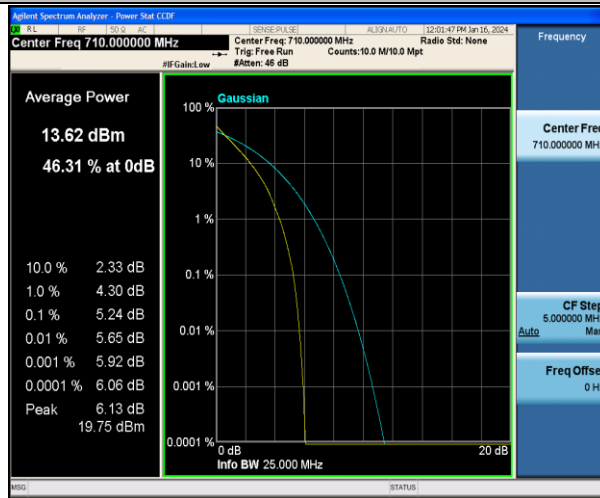

Band17-10MHz-QPSK-23790-50RB#0-PASS