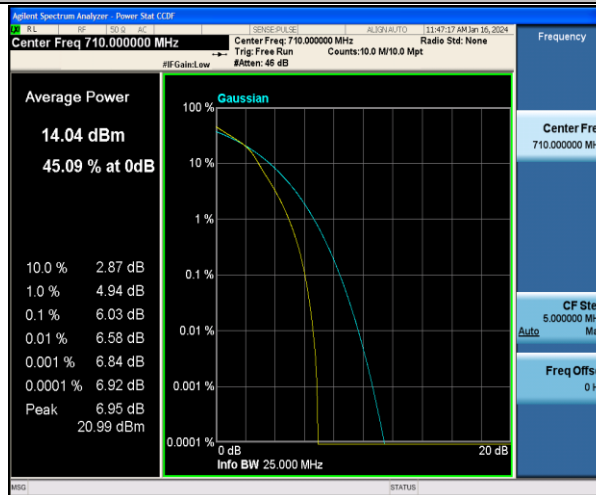

Band17-5MHz-16QAM-23755-25RB#0-PASS

Band17-5MHz-QPSK-23790-1RB#0-PASS

Band17-5MHz-16QAM-23790-1RB#0-PASS

Band17-5MHz-QPSK-23790-25RB#0-PASS

Band17-5MHz-16QAM-23790-25RB#0-PASS

Band17-5MHz-QPSK-23825-1RB#0-PASS