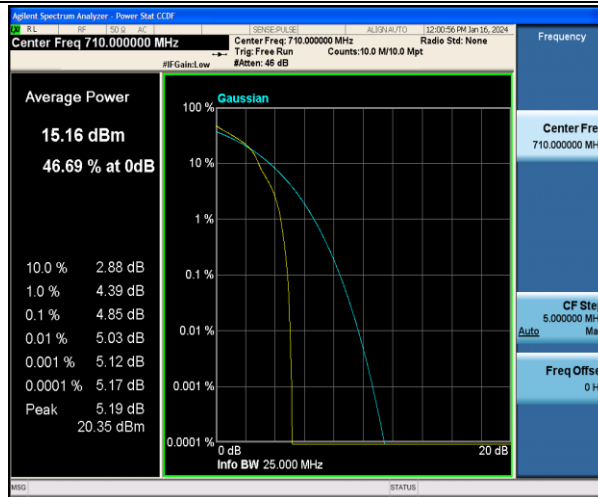

Band17-5MHz-16QAM-23825-1RB#0-PASS

Band17-5MHz-QPSK-23825-25RB#0-PASS

Band17-5MHz-16QAM-23825-25RB#0-PASS

Band17-10MHz-QPSK-23780-1RB#0-PASS

Band17-10MHz-16QAM-23780-1RB#0-PASS

Band17-10MHz-QPSK-23790-1RB#0-PASS