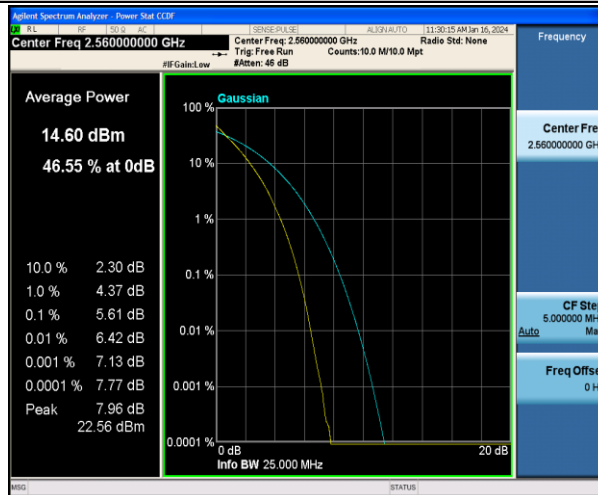

Band7-20MHz-QPSK-20850-100RB#0-PASS

Band7-20MHz-QPSK-21100-100RB#0-PASS

Band7-20MHz-QPSK-21350-100RB#0-PASS

Band17-5MHz-QPSK-23755-1RB#0-PASS

Band17-5MHz-16QAM-23755-1RB#0-PASS

Band17-5MHz-QPSK-23755-25RB#0-PASS