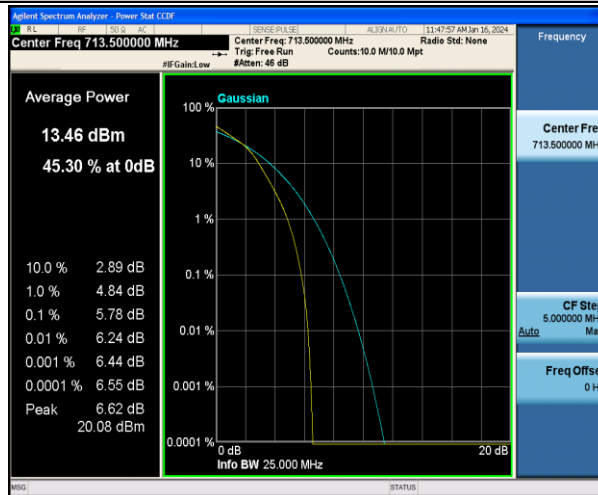

Band17-5MHz-16QAM-23825-25RB#0-PASS