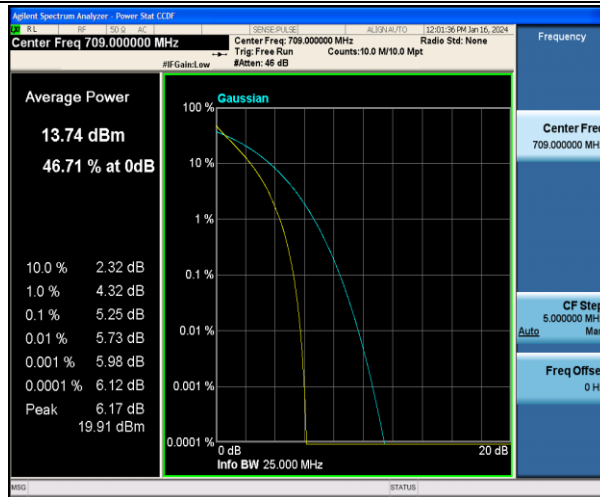

Band17-10MHz-QPSK-23780-50RB#0-PASS