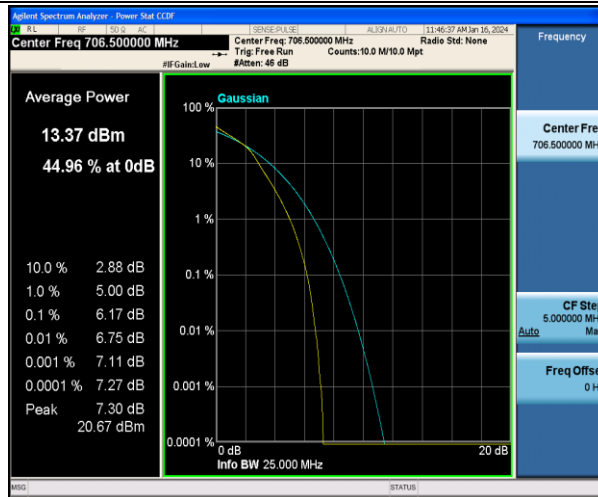

Band7-20MHz-QPSK-20850-100RB#0-PASS

Band7-20MHz-QPSK-21100-100RB#0-PASS

Band7-20MHz-QPSK-21350-100RB#0-PASS

Band17-5MHz-QPSK-23755-1RB#0-PASS

Band17-5MHz-16QAM-23755-1RB#0-PASS

Band17-5MHz-QPSK-23755-25RB#0-PASS