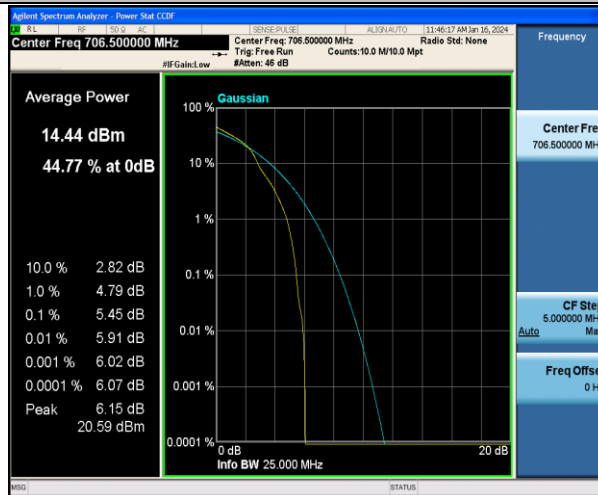

Band7-20MHz-QPSK-20850-100RB#0-PASS

Band7-20MHz-QPSK-21100-100RB#0-PASS

Band7-20MHz-QPSK-21350-100RB#0-PASS

Band17-5MHz-QPSK-23755-1RB#0-PASS

Band17-5MHz-16QAM-23755-1RB#0-PASS

Band17-5MHz-QPSK-23755-25RB#0-PASS