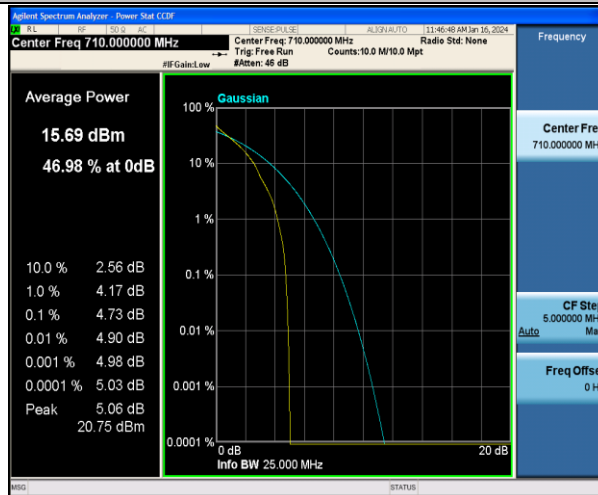

Band17-5MHz-QPSK-23790-1RB#0-PASS