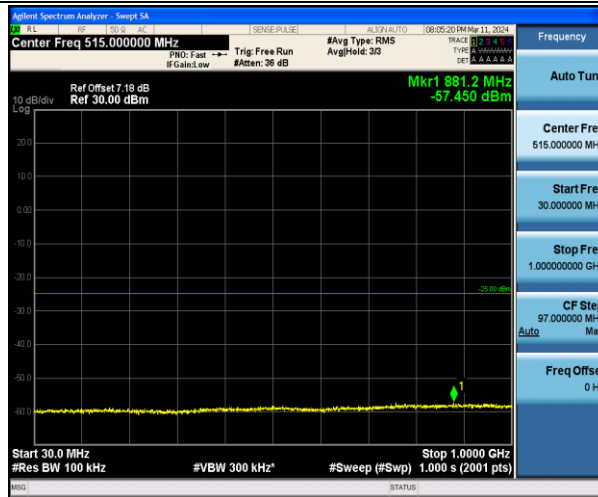

Band7_10MHz_16QAM_21400_1RB#0_1000~26500_1000~26500

Band7_15MHz_QPSK_20825_1RB#0_30~1000_30~1000