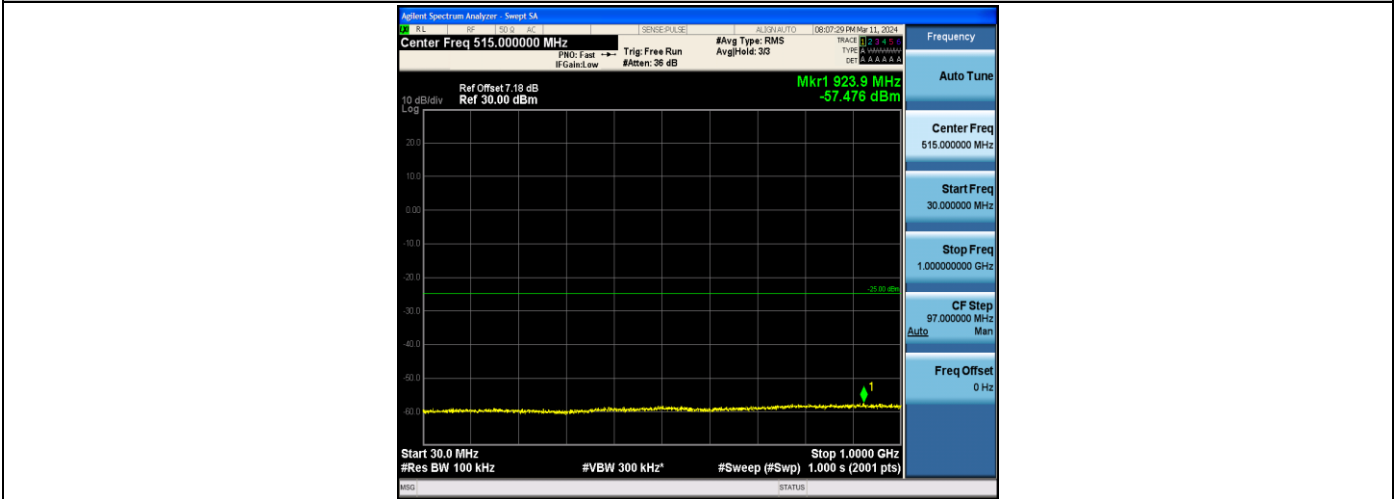

Band7_15MHz_16QAM_21100_1RB#0_1000~26500_1000~26500

Band7_15MHz_QPSK_21375_1RB#0_30~1000_30~1000