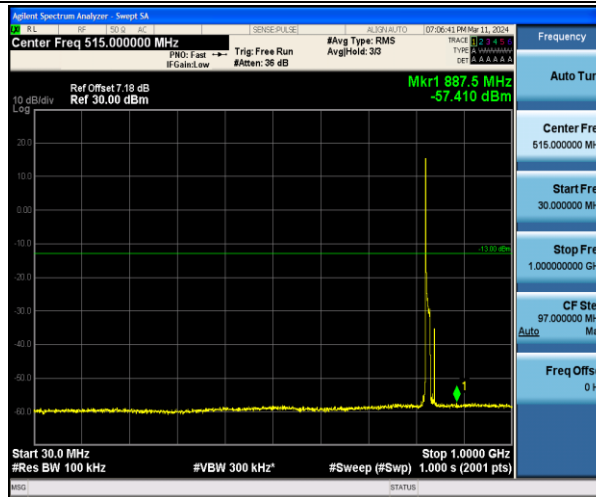

Band5_5MHz_16QAM_20625_1RB#0_1000~10000_1000~10000

Band5_10MHz_QPSK_20450_1RB#0_30~1000_30~1000