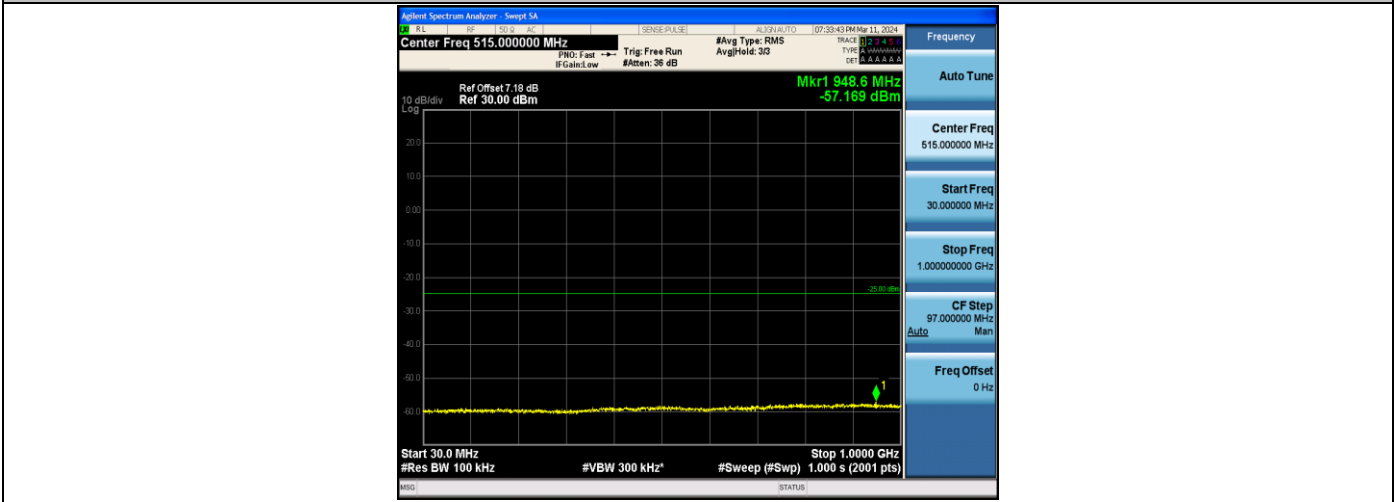

Band7\_5MHz\_16QAM\_21100\_1RB#0\_30~1000\_30~1000

Band7\_5MHz\_16QAM\_21100\_1RB#0\_1000~26500\_1000~26500

Band7\_5MHz\_QPSK\_21425\_1RB#0\_30~1000\_30~1000

Band7\_5MHz\_QPSK\_21425\_1RB#0\_1000~26500\_1000~26500