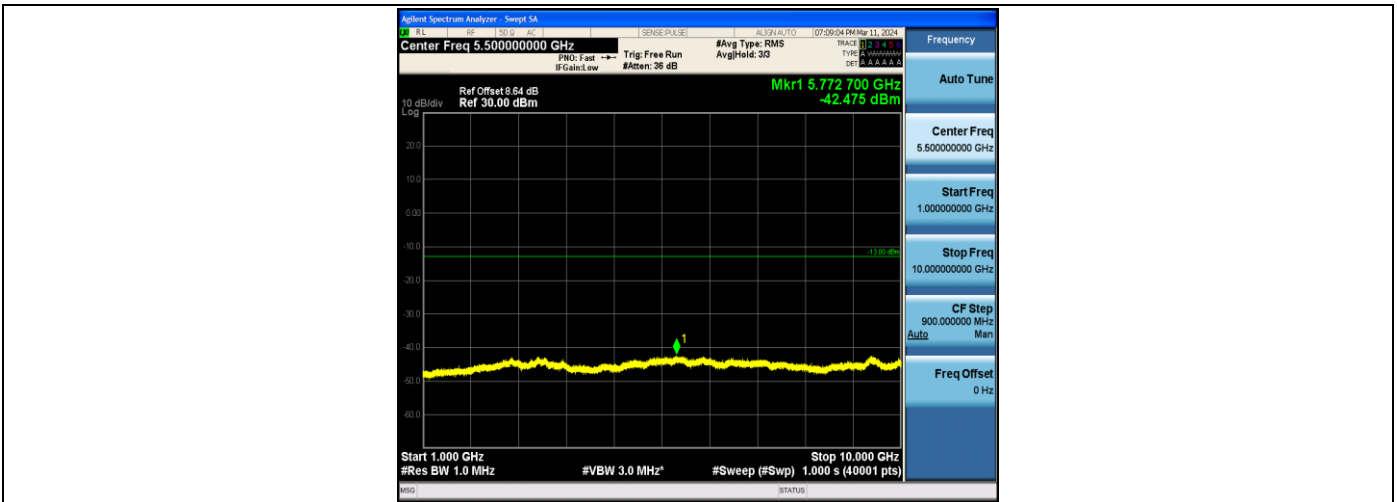

Band5_10MHz_QPSK_20600_1RB#0_30~1000_30~1000

Band5_10MHz_QPSK_20600_1RB#0_1000~10000_1000~10000