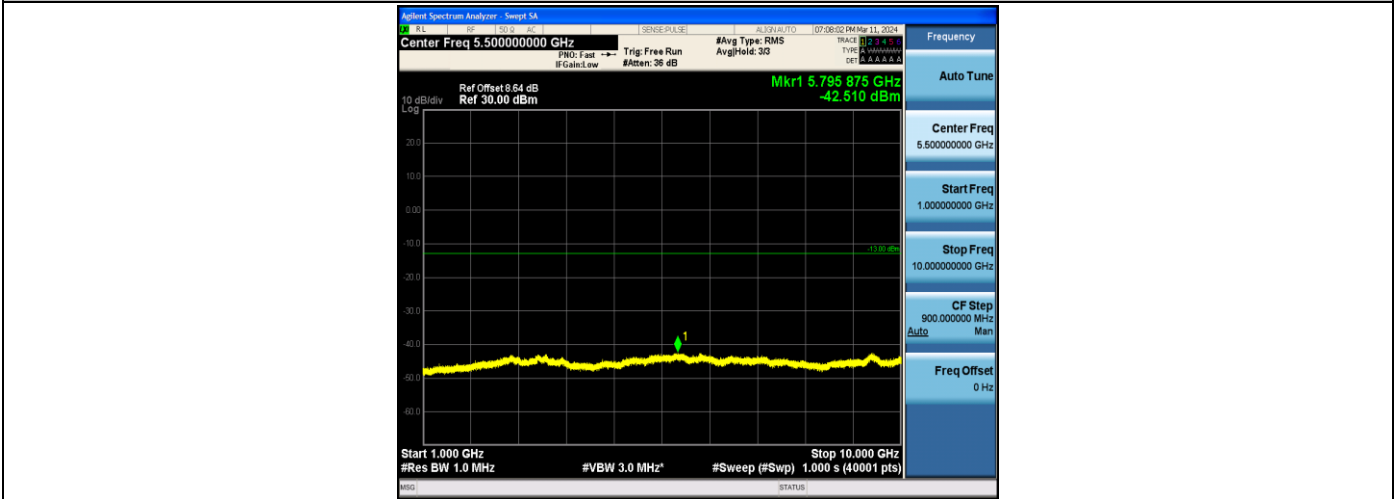

Band5_10MHz_QPSK_20525_1RB#0_30~1000_30~1000

Band5_10MHz_QPSK_20525_1RB#0_1000~10000_1000~10000