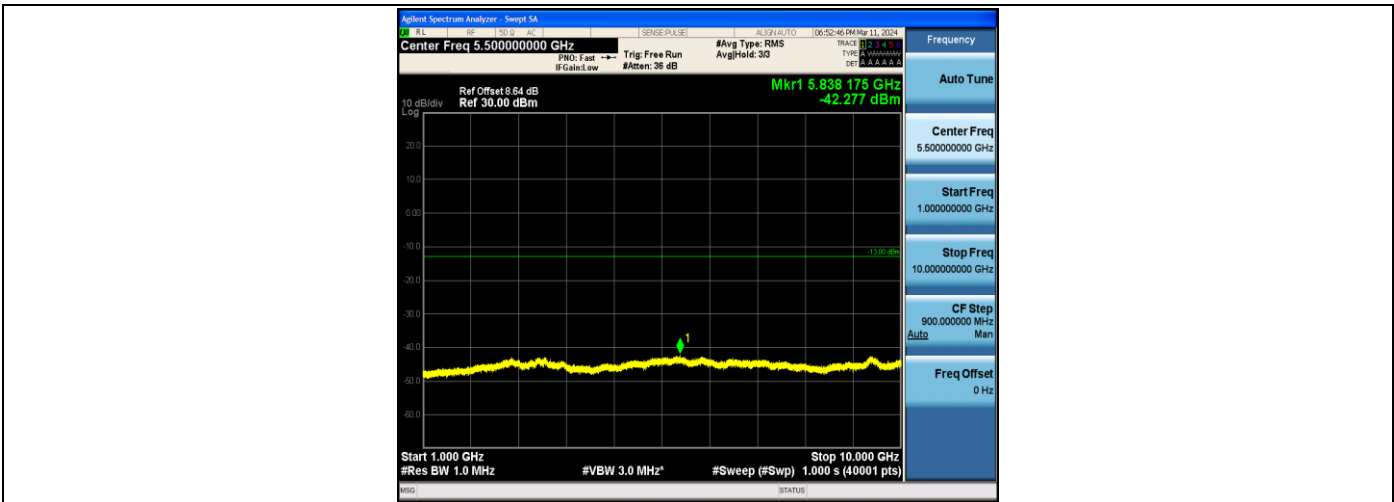

Band5\_5MHz\_16QAM\_20525\_1RB#0\_30~1000\_30~1000

Band5\_5MHz\_16QAM\_20525\_1RB#0\_1000~10000\_1000~10000

Band5\_5MHz\_QPSK\_20625\_1RB#0\_30~1000\_30~1000

Band5\_5MHz\_QPSK\_20625\_1RB#0\_1000~10000\_1000~10000