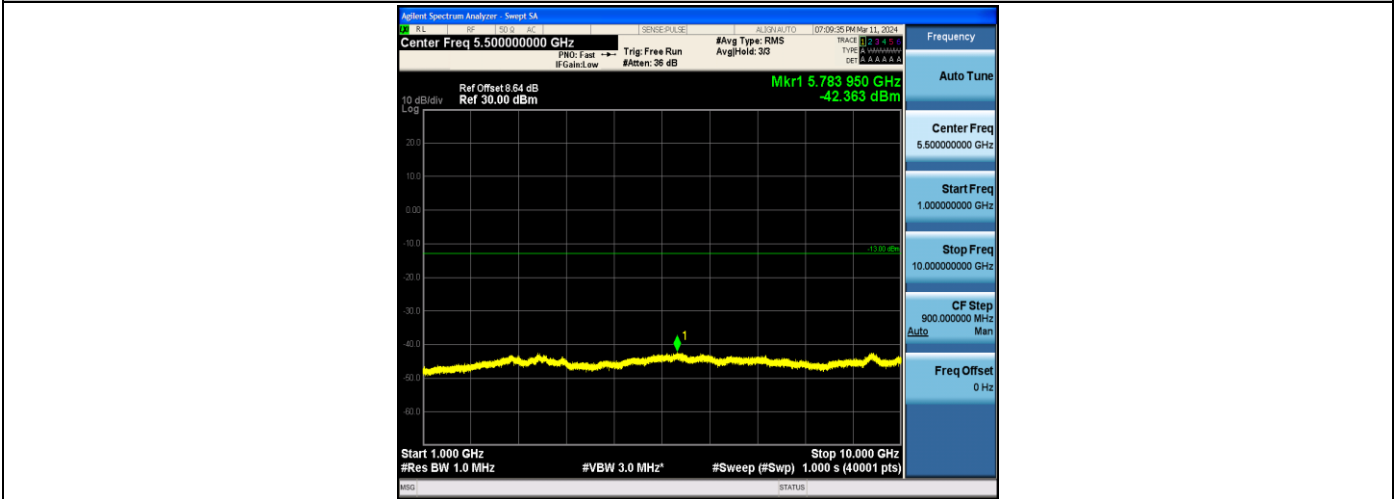

Band5_10MHz_16QAM_20600_1RB#0_30~1000_30~1000

Band5_10MHz_16QAM_20600_1RB#0_1000~10000_1000~10000