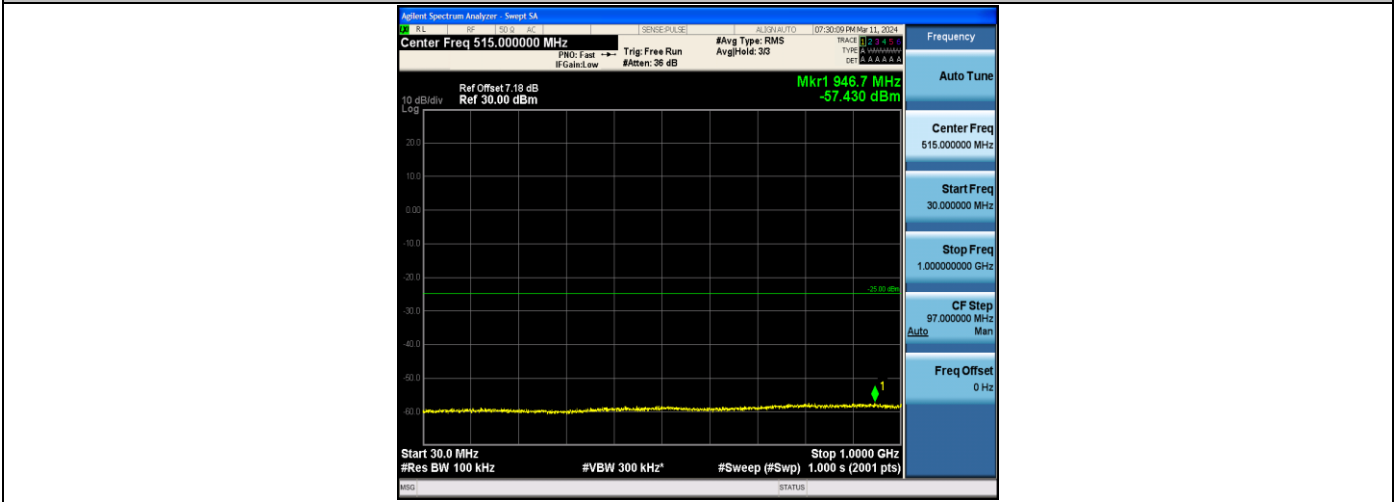

Band7_5MHz_16QAM_20775_1RB#0_1000~26500_1000~26500

Band7_5MHz_QPSK_21100_1RB#0_30~1000_30~1000