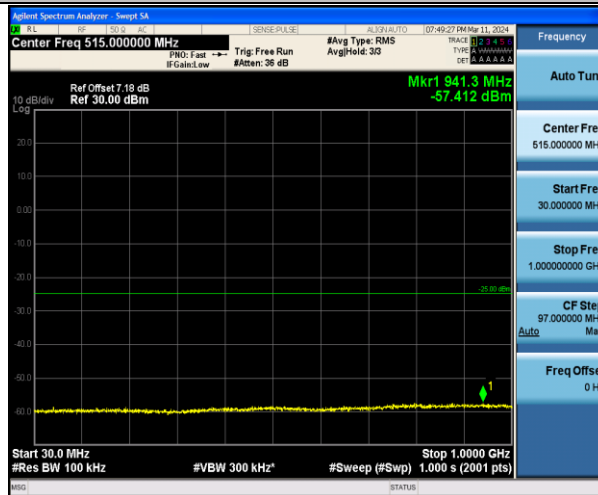

Band7_10MHz_16QAM_20800_1RB#0_1000~26500_1000~26500

Band7_10MHz_QPSK_21100_1RB#0_30~1000_30~1000