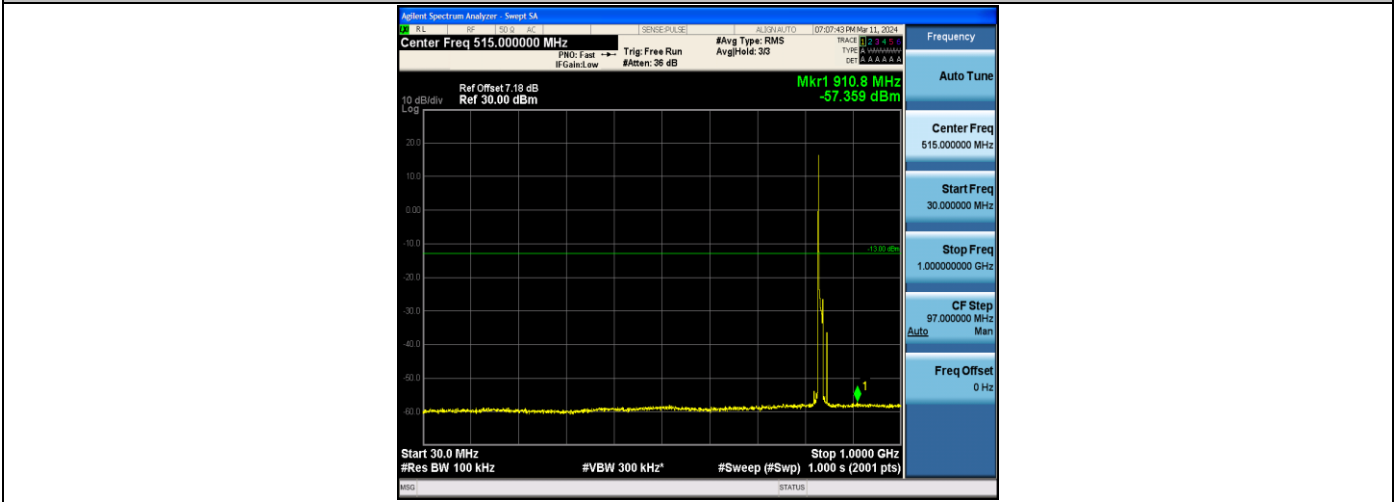

Band5_10MHz_16QAM_20450_1RB#0_1000~10000_1000~10000

Band5_10MHz_QPSK_20525_1RB#0_30~1000_30~1000