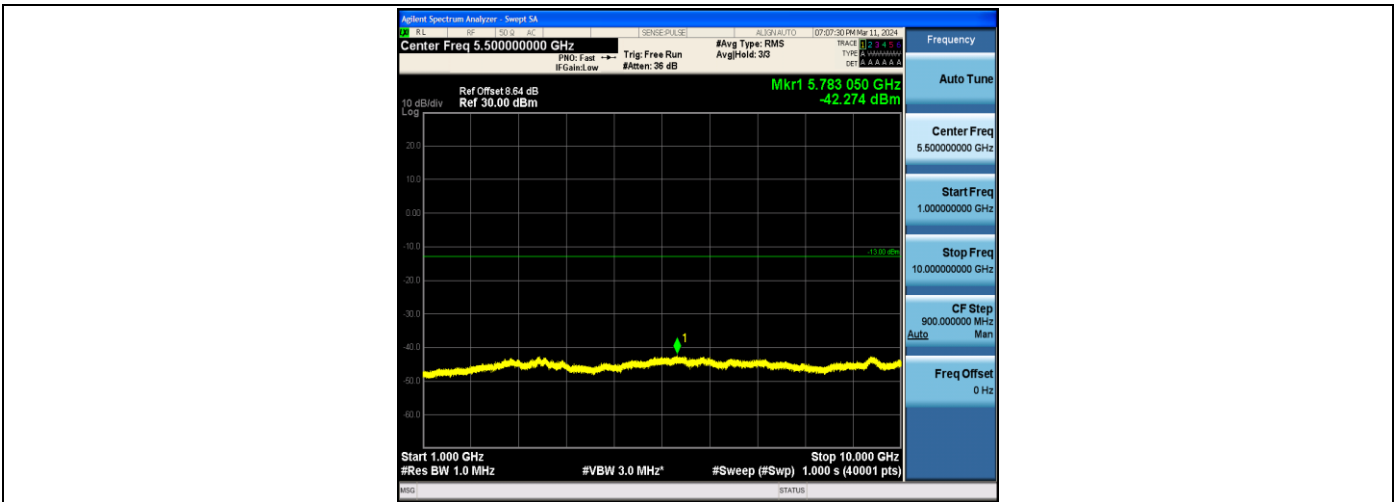

Band5_10MHz_16QAM_20450_1RB#0_30~1000_30~1000

Band5_10MHz_16QAM_20450_1RB#0_1000~10000_1000~10000