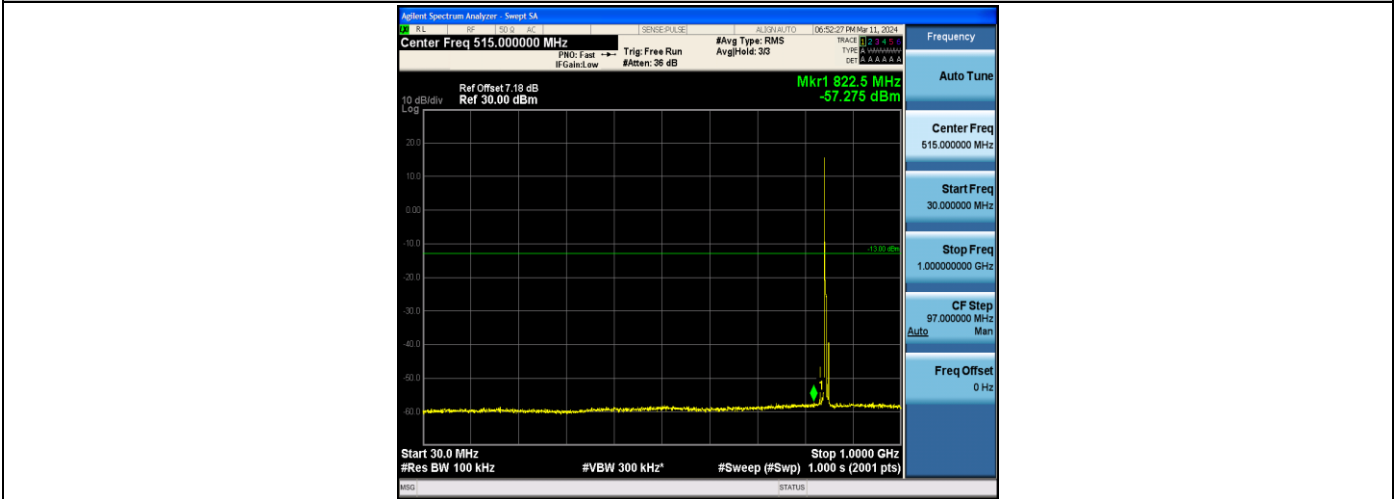

Band5\_5MHz\_16QAM\_20525\_1RB#0\_30~1000\_30~1000

Band5\_5MHz\_16QAM\_20525\_1RB#0\_1000~10000\_1000~10000

Band5\_5MHz\_QPSK\_20625\_1RB#0\_30~1000\_30~1000

Band5\_5MHz\_QPSK\_20625\_1RB#0\_1000~10000\_1000~10000