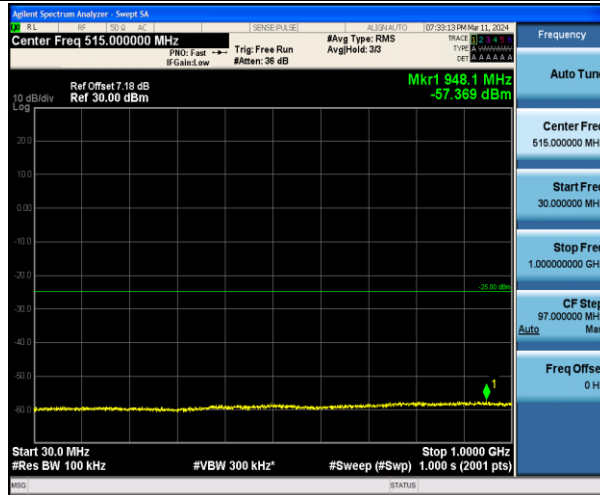

Band7_5MHz_16QAM_21100_1RB#0_1000~26500_1000~26500

Band7_5MHz_QPSK_21425_1RB#0_30~1000_30~1000