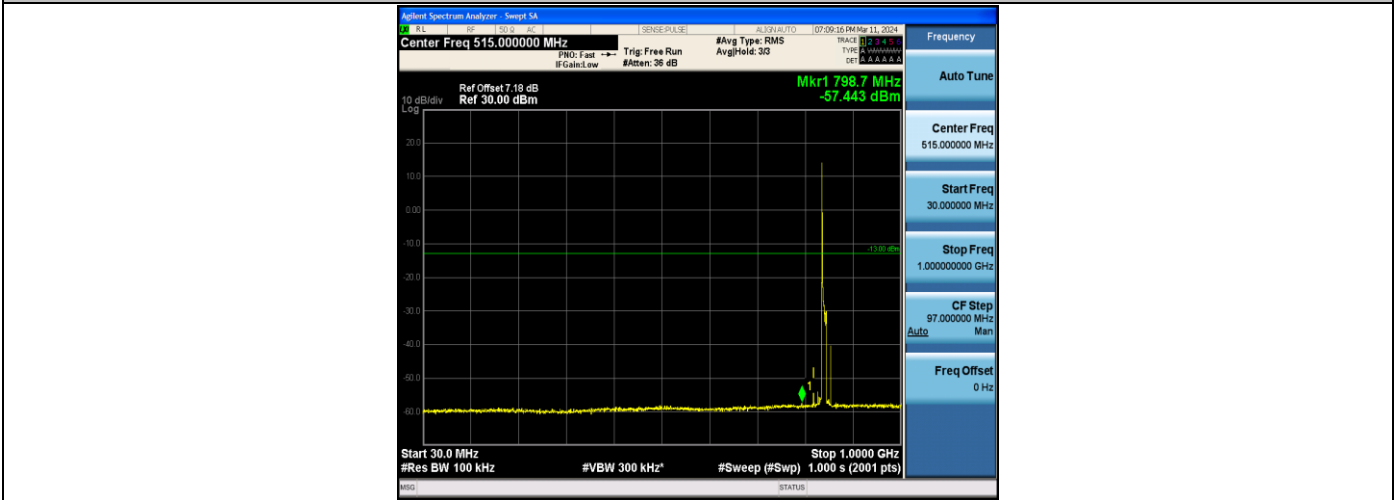

Band5\_10MHz\_16QAM\_20525\_1RB#0\_30~1000\_30~1000

Band5\_10MHz\_16QAM\_20525\_1RB#0\_1000~10000\_1000~10000

Band5\_10MHz\_QPSK\_20600\_1RB#0\_30~1000\_30~1000

Band5\_10MHz\_QPSK\_20600\_1RB#0\_1000~10000\_1000~10000