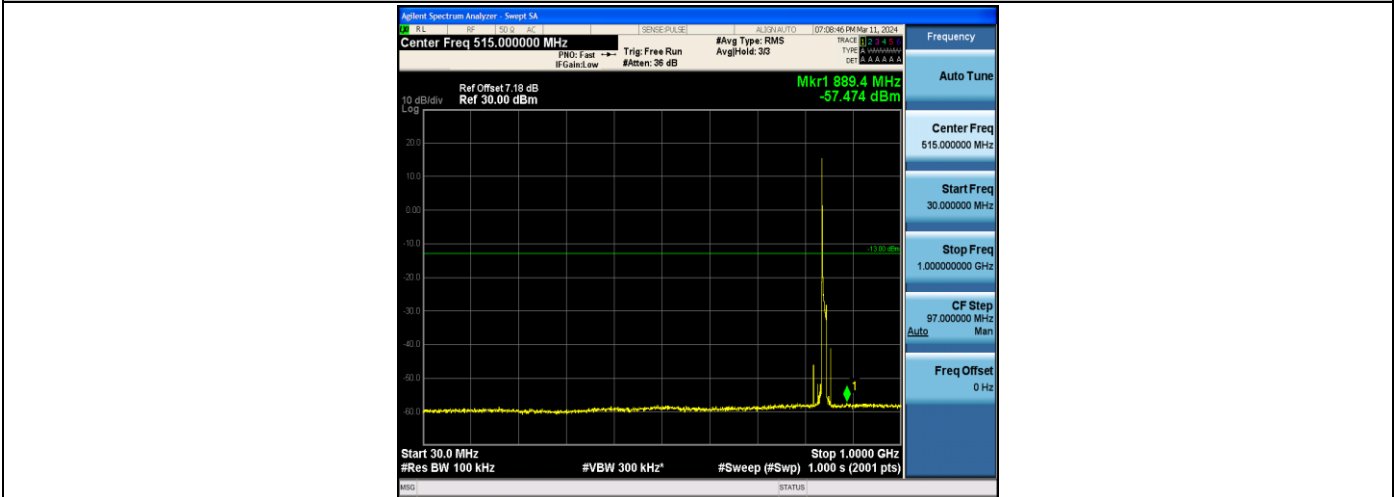

Band5_10MHz_16QAM_20525_1RB#0_1000~10000_1000~10000

Band5_10MHz_QPSK_20600_1RB#0_30~1000_30~1000