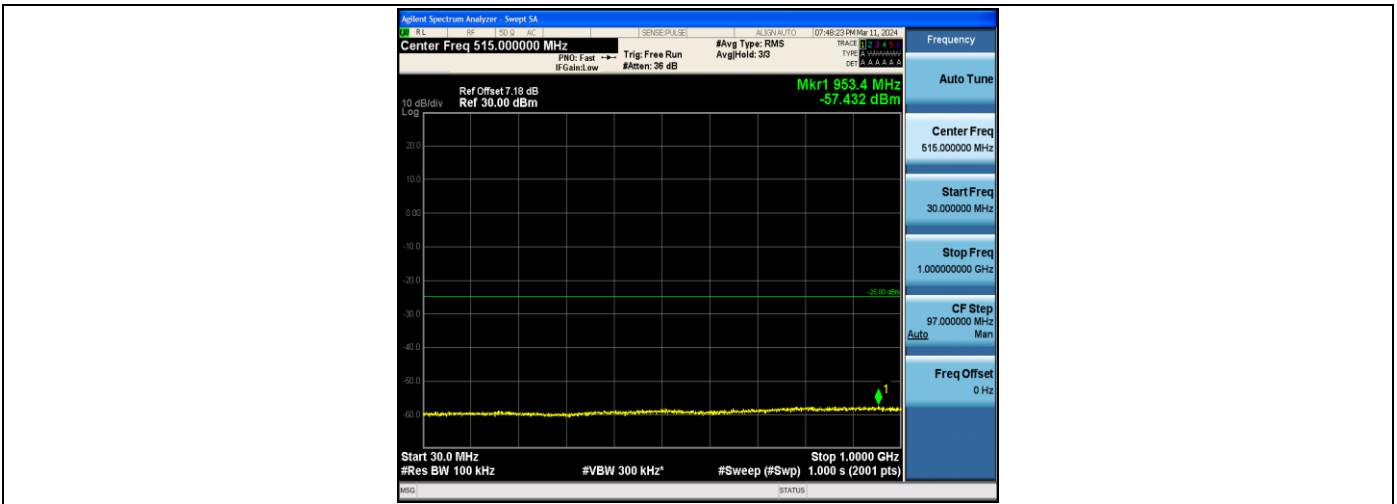

Band7_5MHz_16QAM_21425_1RB#0_1000~26500_1000~26500

Band7_10MHz_QPSK_20800_1RB#0_30~1000_30~1000