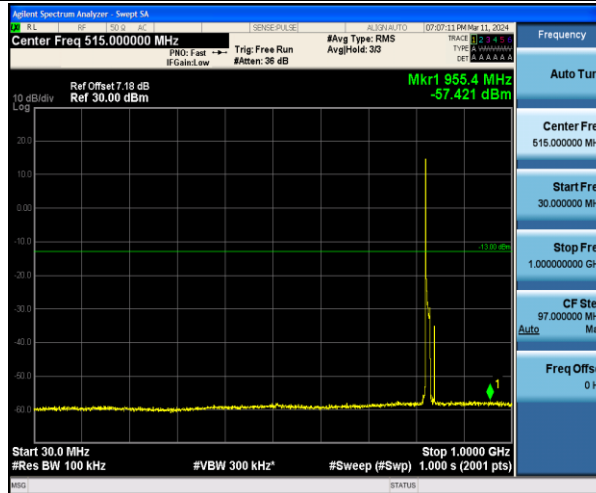

Band5\_5MHz\_16QAM\_20625\_1RB#0\_30~1000\_30~1000

Band5\_5MHz\_16QAM\_20625\_1RB#0\_1000~10000\_1000~10000

Band5\_10MHz\_QPSK\_20450\_1RB#0\_30~1000\_30~1000

Band5\_10MHz\_QPSK\_20450\_1RB#0\_1000~10000\_1000~10000