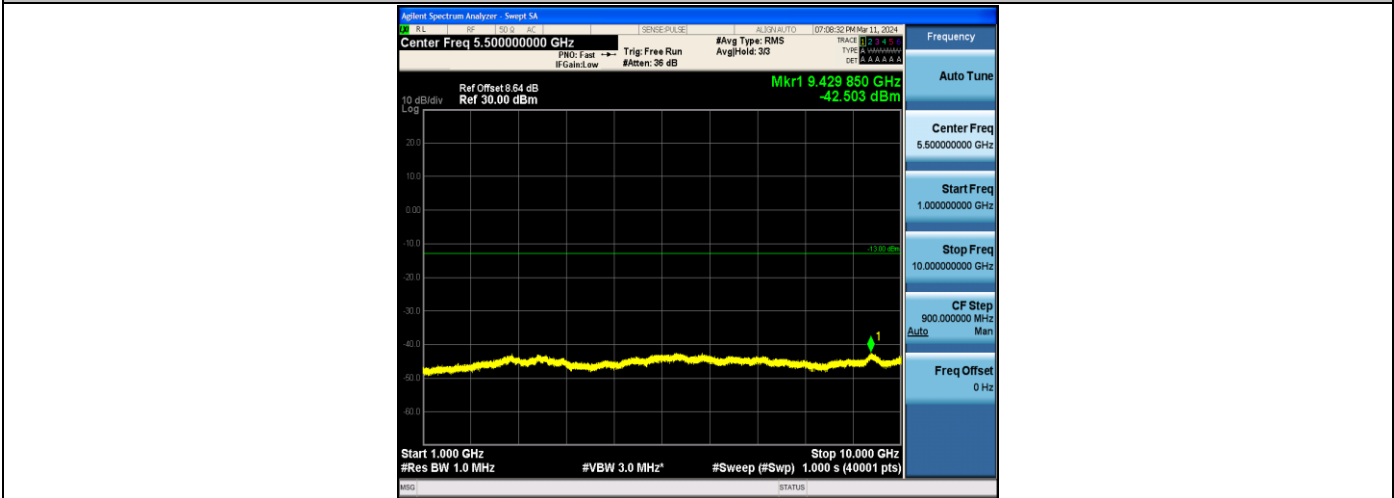

Band5_10MHz_16QAM_20525_1RB#0_30~1000_30~1000

Band5_10MHz_16QAM_20525_1RB#0_1000~10000_1000~10000