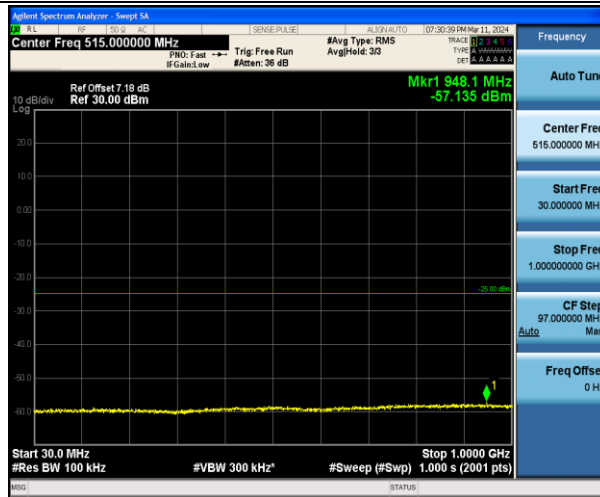

Band7\_5MHz\_16QAM\_20775\_1RB#0\_30~1000\_30~1000

Band7\_5MHz\_16QAM\_20775\_1RB#0\_1000~26500\_1000~26500

Band7\_5MHz\_QPSK\_21100\_1RB#0\_30~1000\_30~1000

Band7\_5MHz\_QPSK\_21100\_1RB#0\_1000~26500\_1000~26500