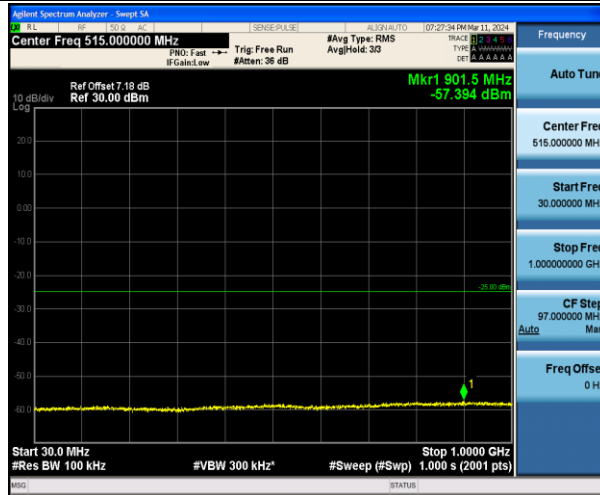

Band5\_10MHz\_16QAM\_20600\_1RB#0\_30~1000\_30~1000

Band5\_10MHz\_16QAM\_20600\_1RB#0\_1000~10000\_1000~10000

Band7\_5MHz\_QPSK\_20775\_1RB#0\_30~1000\_30~1000

Band7\_5MHz\_QPSK\_20775\_1RB#0\_1000~26500\_1000~26500