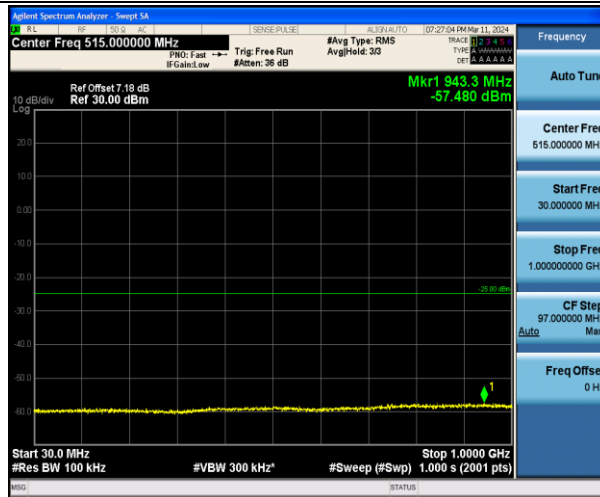

Band5_10MHz_16QAM_20600_1RB#0_1000~10000_1000~10000

Band7_5MHz_QPSK_20775_1RB#0_30~1000_30~1000