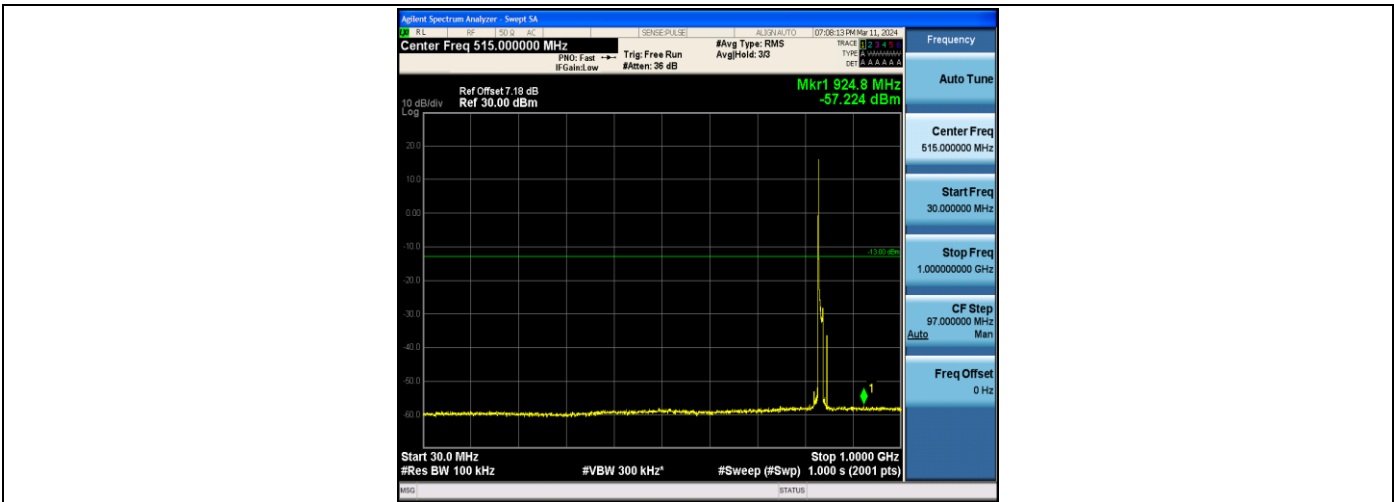

Band5\_10MHz\_16QAM\_20450\_1RB#0\_30~1000\_30~1000

Band5\_10MHz\_16QAM\_20450\_1RB#0\_1000~10000\_1000~10000

Band5\_10MHz\_QPSK\_20525\_1RB#0\_30~1000\_30~1000

Band5\_10MHz\_QPSK\_20525\_1RB#0\_1000~10000\_1000~10000

Band5\_10MHz\_16QAM\_20525\_1RB#0\_30~1000\_30~1000

Band5\_10MHz\_16QAM\_20525\_1RB#0\_1000~10000\_1000~10000

Band5\_10MHz\_QPSK\_20600\_1RB#0\_30~1000\_30~1000

Band5\_10MHz\_QPSK\_20600\_1RB#0\_1000~10000\_1000~10000