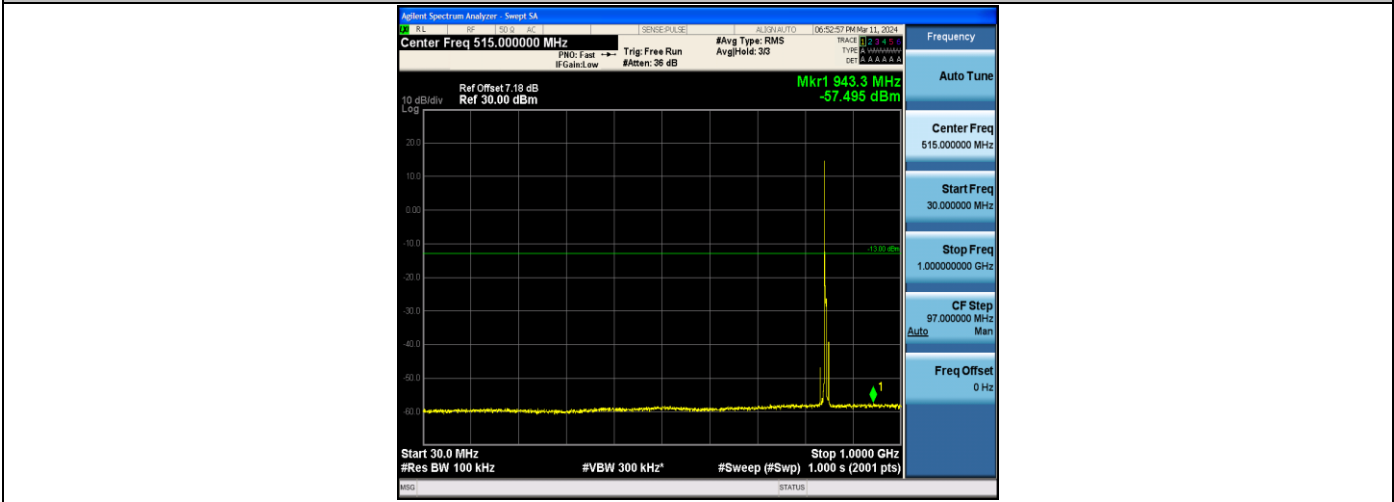

Band5\_5MHz\_16QAM\_20525\_1RB#0\_30~1000\_30~1000

Band5\_5MHz\_16QAM\_20525\_1RB#0\_1000~10000\_1000~10000

Band5\_5MHz\_QPSK\_20625\_1RB#0\_30~1000\_30~1000

Band5\_5MHz\_QPSK\_20625\_1RB#0\_1000~10000\_1000~10000

Band5\_5MHz\_16QAM\_20625\_1RB#0\_30~1000\_30~1000

Band5\_5MHz\_16QAM\_20625\_1RB#0\_1000~10000\_1000~10000

Band5\_10MHz\_QPSK\_20450\_1RB#0\_30~1000\_30~1000

Band5\_10MHz\_QPSK\_20450\_1RB#0\_1000~10000\_1000~10000