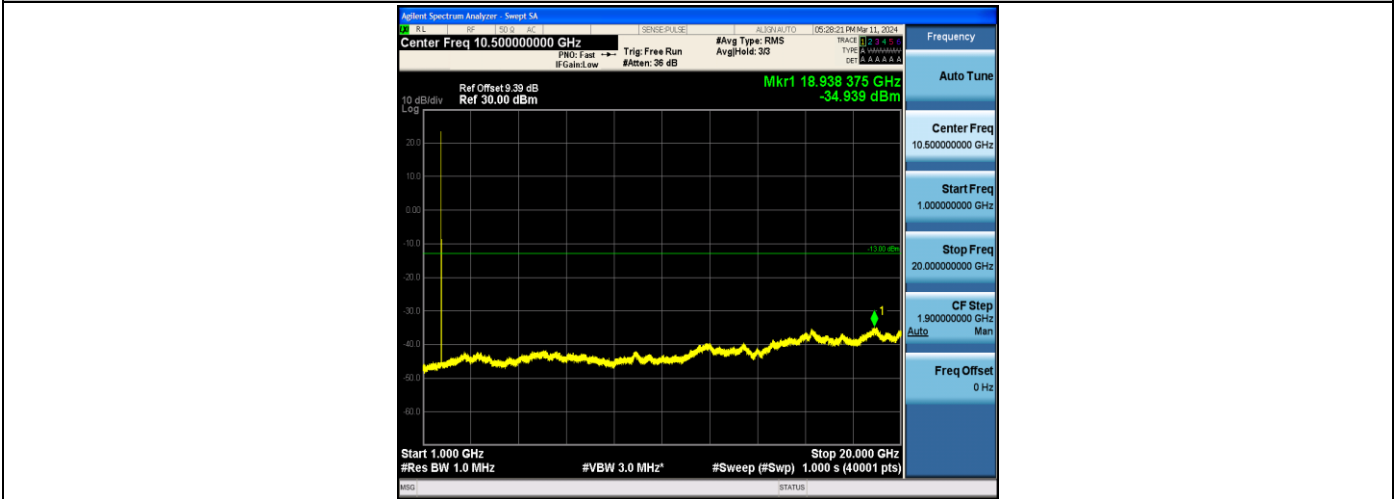

Band4_10MHz_QPSK_20175_1RB#0_30~1000_30~1000

Band4_10MHz_QPSK_20175_1RB#0_1000~2000_1000~2000