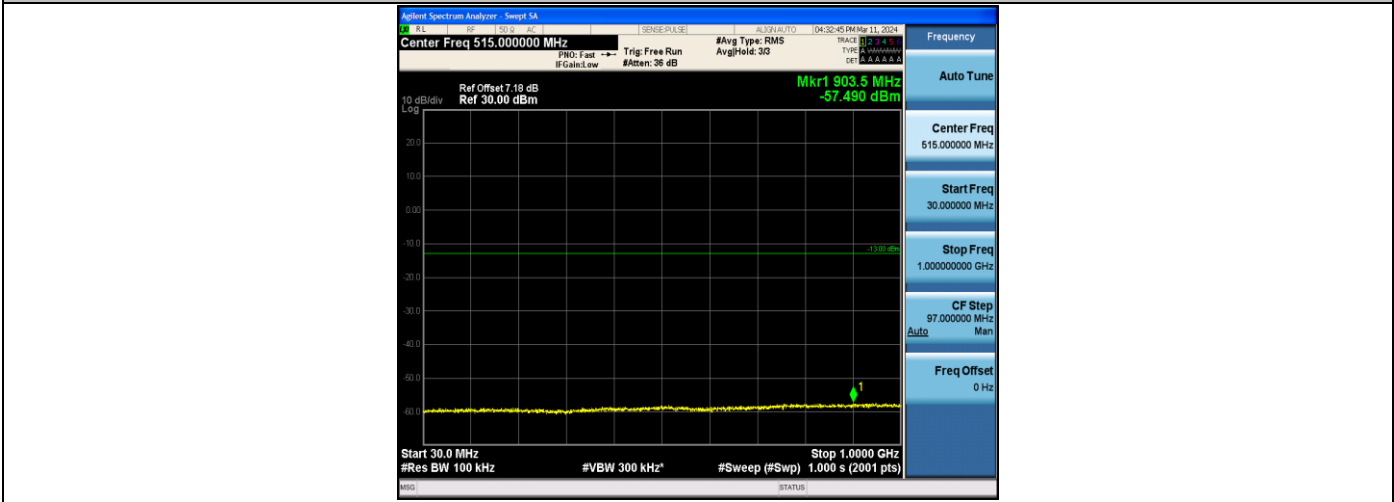

Band4_1.4MHz_16QAM_19957_1RB#0_1000~20000_1000~20000

Band4_1.4MHz_QPSK_20175_1RB#0_30~1000_30~1000