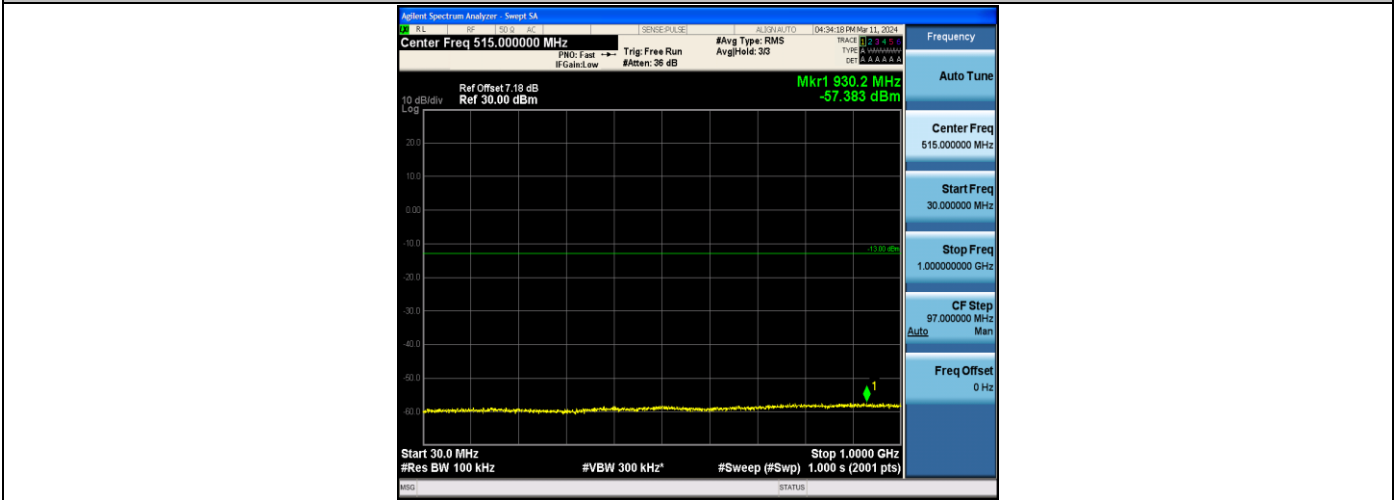

Band4\_1.4MHz\_16QAM\_20175\_1RB#0\_30~1000\_30~1000

Band4\_1.4MHz\_16QAM\_20175\_1RB#0\_1000~20000\_1000~20000

Band4\_1.4MHz\_QPSK\_20393\_1RB#0\_30~1000\_30~1000

Band4\_1.4MHz\_QPSK\_20393\_1RB#0\_1000~20000\_1000~20000