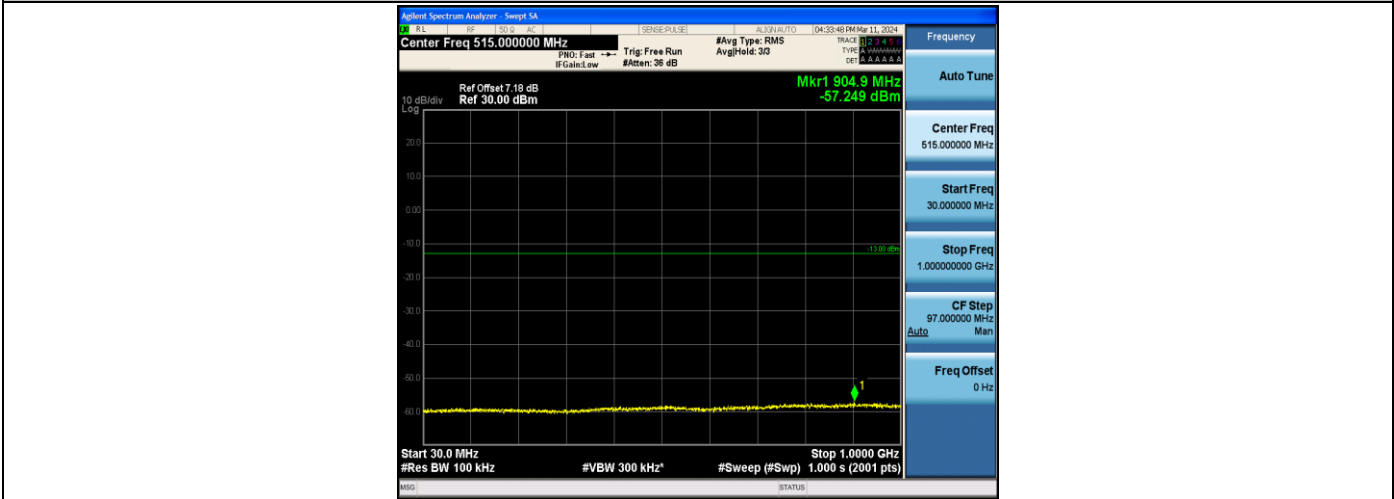

Band4_1.4MHz_16QAM_20175_1RB#0_1000~20000_1000~20000

Band4_1.4MHz_QPSK_20393_1RB#0_30~1000_30~1000