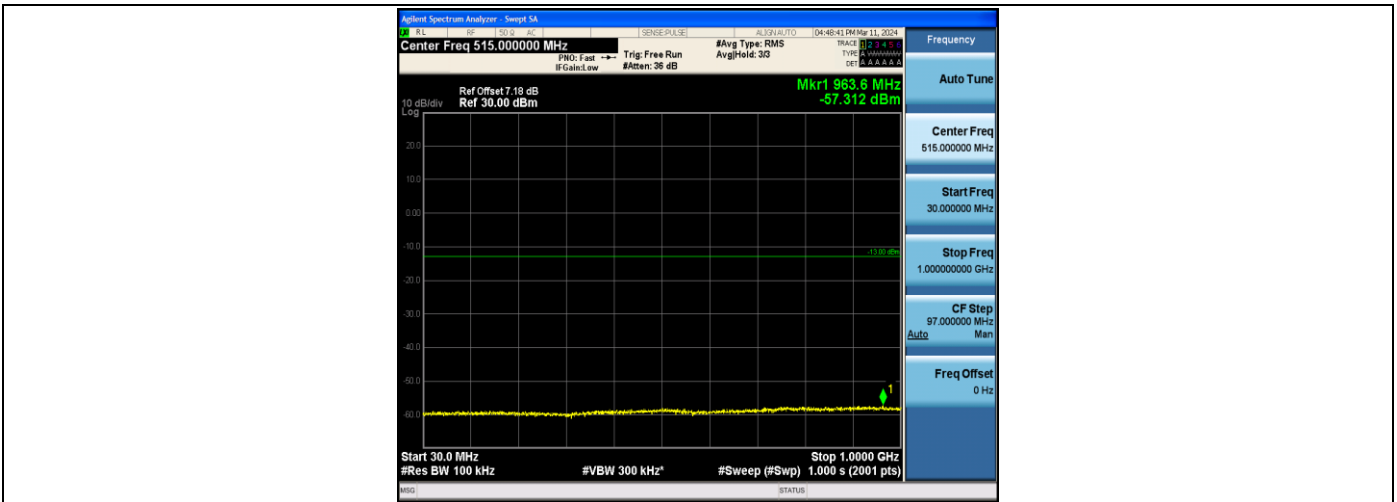

Band4_1.4MHz_16QAM_20393_1RB#0_1000~20000_1000~20000

Band4_3MHz_QPSK_19965_1RB#0_30~1000_30~1000