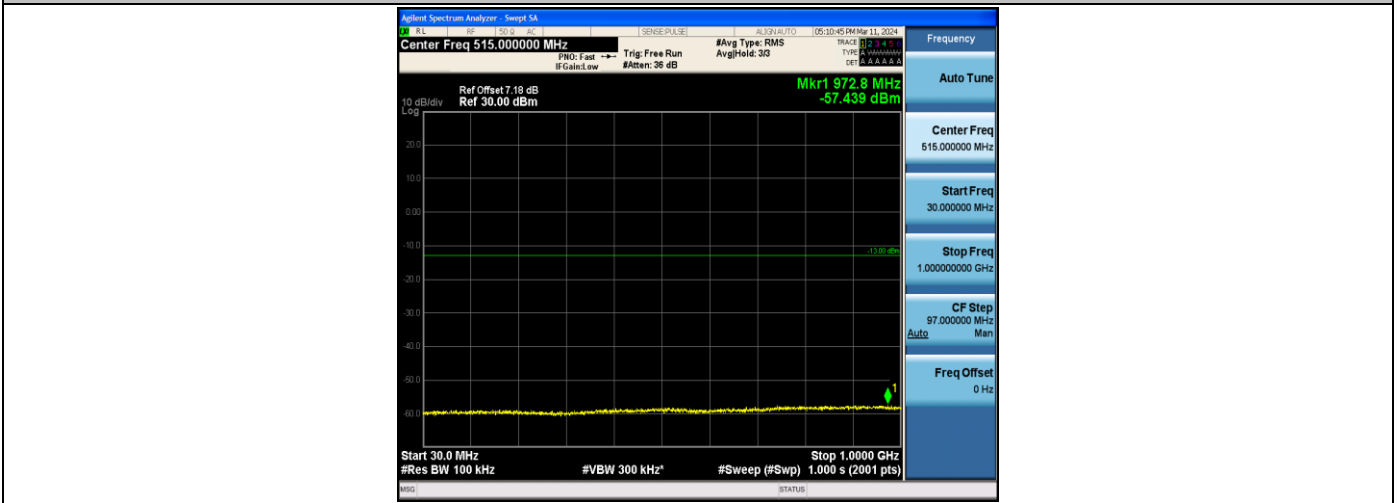

Band4_5MHz_16QAM_20175_1RB#0_1000~20000_1000~20000

Band4_5MHz_QPSK_20375_1RB#0_30~1000_30~1000