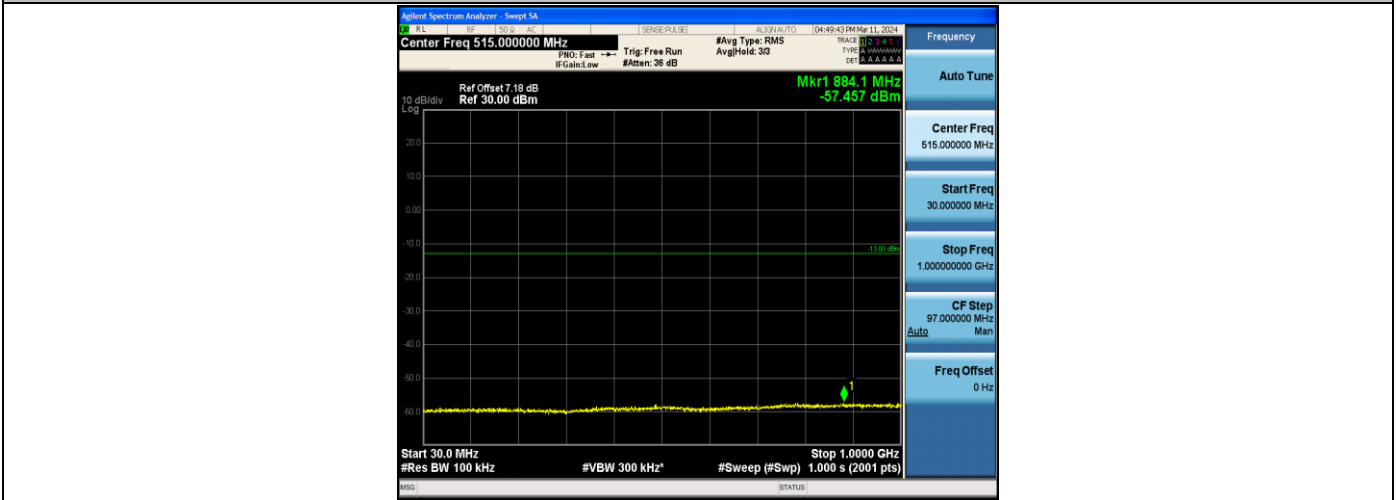

Band4_3MHz_16QAM_19965_1RB#0_1000~20000_1000~20000

Band4_3MHz_QPSK_20175_1RB#0_30~1000_30~1000