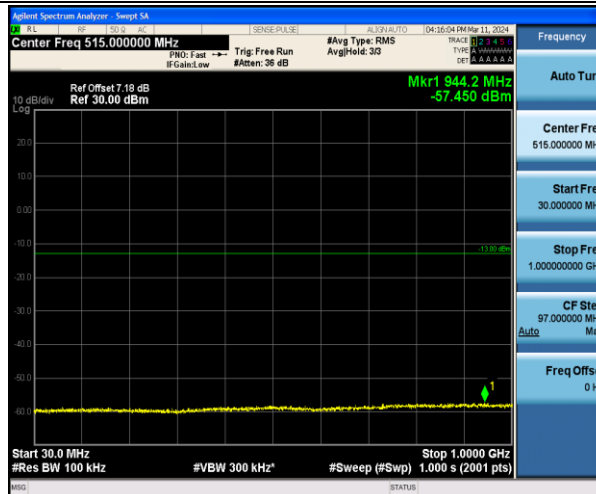

Band2_15MHz_16QAM_19125_1RB#0_1000~20000_1000~20000

Band2_20MHz_QPSK_18700_1RB#0_30~1000_30~1000