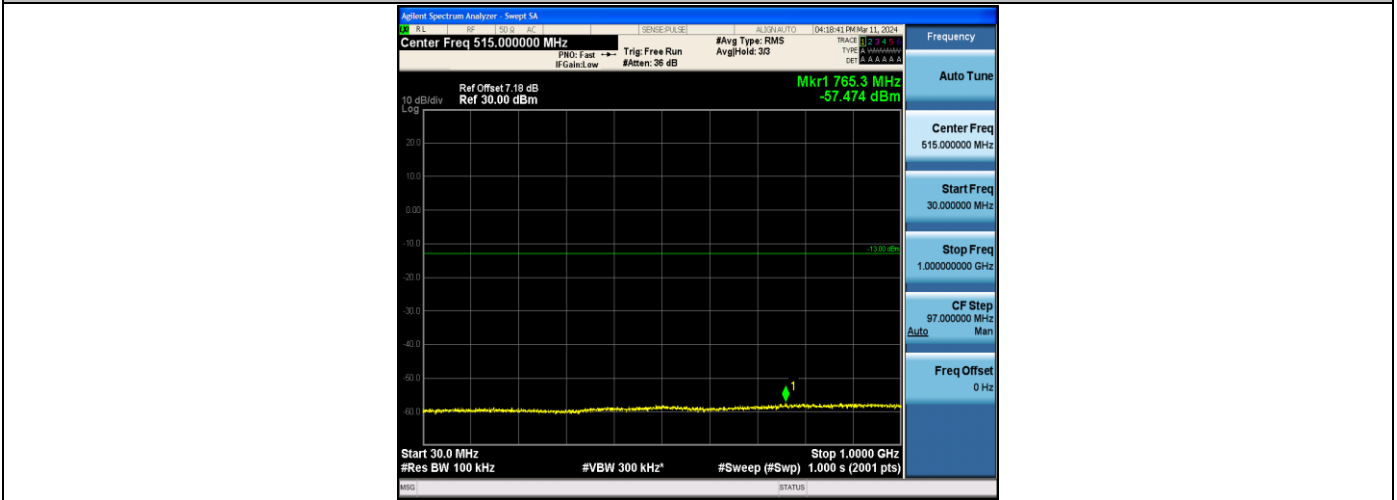

Band2\_20MHz\_16QAM\_18900\_1RB#0\_30~1000\_30~1000

Band2\_20MHz\_16QAM\_18900\_1RB#0\_1000~20000\_1000~20000

Band2\_20MHz\_QPSK\_19100\_1RB#0\_30~1000\_30~1000

Band2\_20MHz\_QPSK\_19100\_1RB#0\_1000~20000\_1000~20000