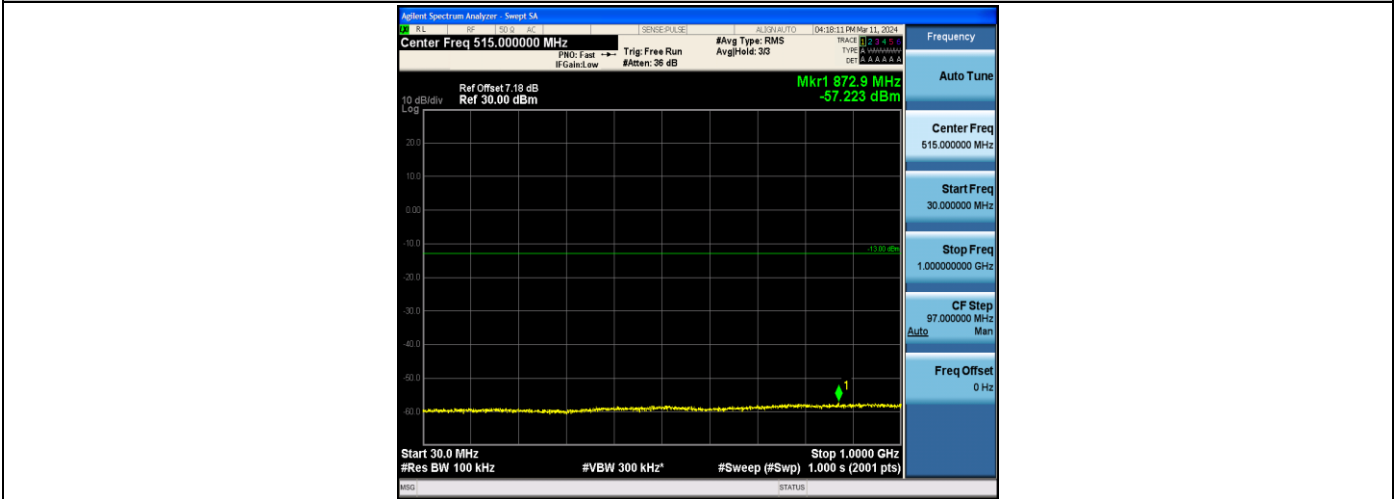

Band2_20MHz_16QAM_18900_1RB#0_1000~20000_1000~20000

Band2_20MHz_QPSK_19100_1RB#0_30~1000_30~1000