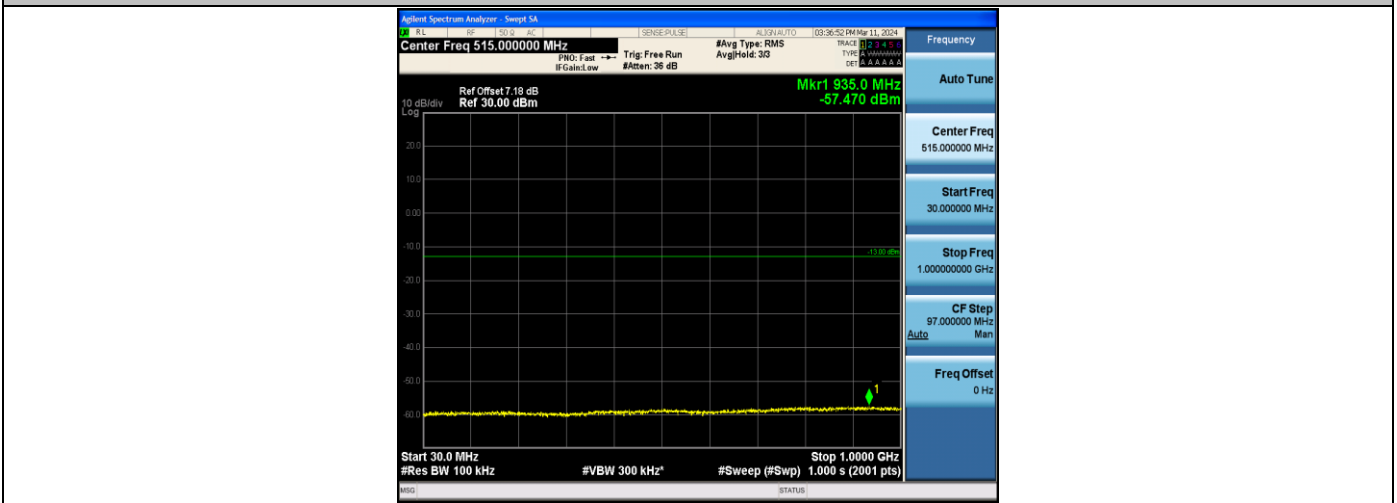

Band2_5MHz_QPSK_18900_1RB#0_1000~20000_1000~20000

Band2_5MHz_16QAM_18900_1RB#0_30~1000_30~1000

Band2_5MHz_16QAM_18900_1RB#0_1000~20000_1000~20000

Band2_5MHz_QPSK_19175_1RB#0_30~1000_30~1000

Band2_5MHz_QPSK_19175_1RB#0_1000~20000_1000~20000