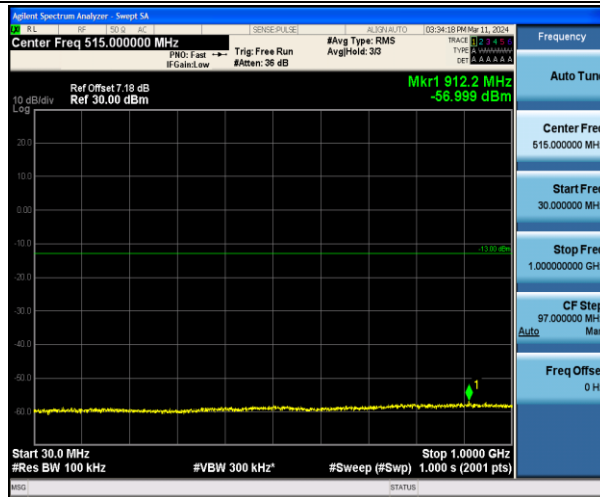

Band2_3MHz_16QAM_18900_1RB#0_1000~20000_1000~20000

Band2_3MHz_QPSK_19185_1RB#0_30~1000_30~1000

Band2_3MHz_QPSK_19185_1RB#0_1000~20000_1000~20000

Band2_3MHz_16QAM_19185_1RB#0_30~1000_30~1000

Band2_3MHz_16QAM_19185_1RB#0_1000~20000_1000~20000