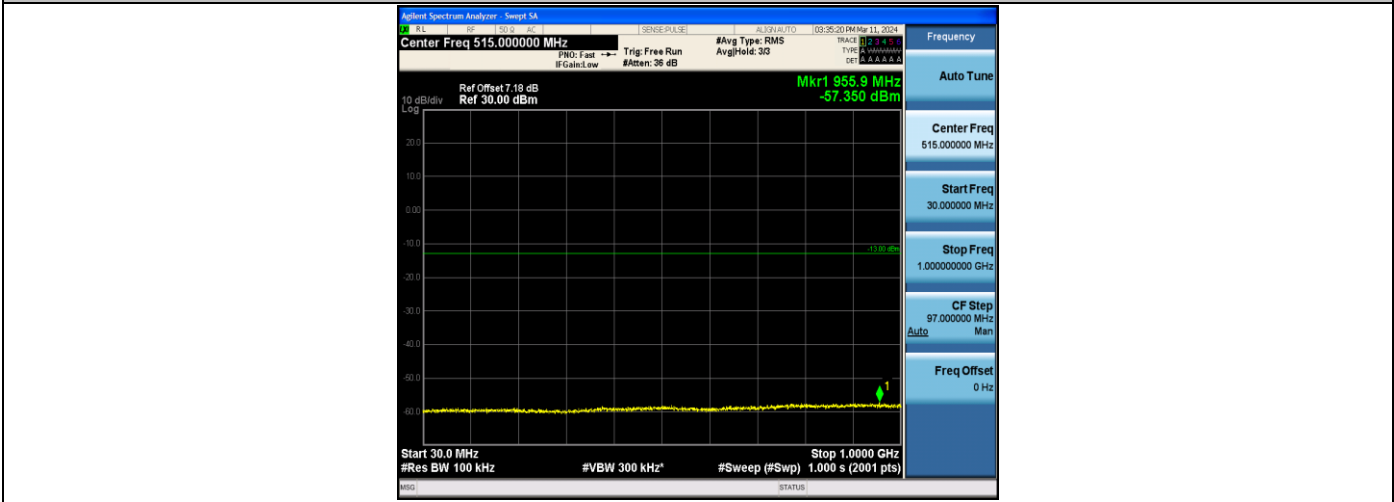

Band2_5MHz_QPSK_18625_1RB#0_30~1000_30~1000

Band2_5MHz_QPSK_18625_1RB#0_1000~20000_1000~20000

Band2_5MHz_16QAM_18625_1RB#0_30~1000_30~1000

Band2_5MHz_16QAM_18625_1RB#0_1000~20000_1000~20000

Band2_5MHz_QPSK_18900_1RB#0_30~1000_30~1000