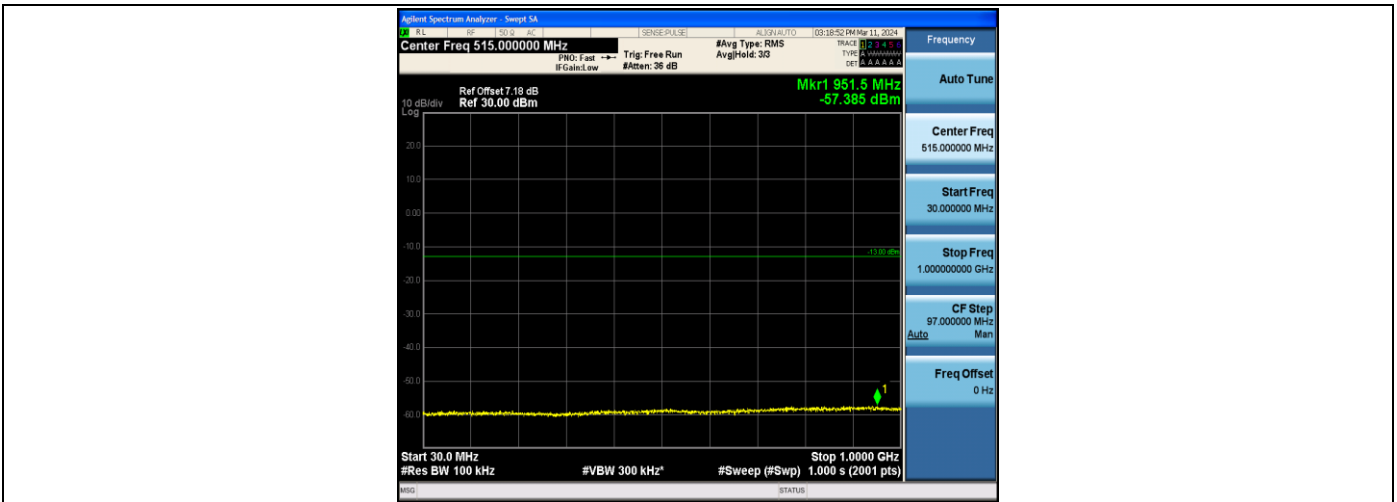

Band2_3MHz_16QAM_18615_1RB#0_30~1000_30~1000

Band2_3MHz_16QAM_18615_1RB#0_1000~20000_1000~20000

Band2_3MHz_QPSK_18900_1RB#0_30~1000_30~1000

Band2_3MHz_QPSK_18900_1RB#0_1000~20000_1000~20000

Band2_3MHz_16QAM_18900_1RB#0_30~1000_30~1000