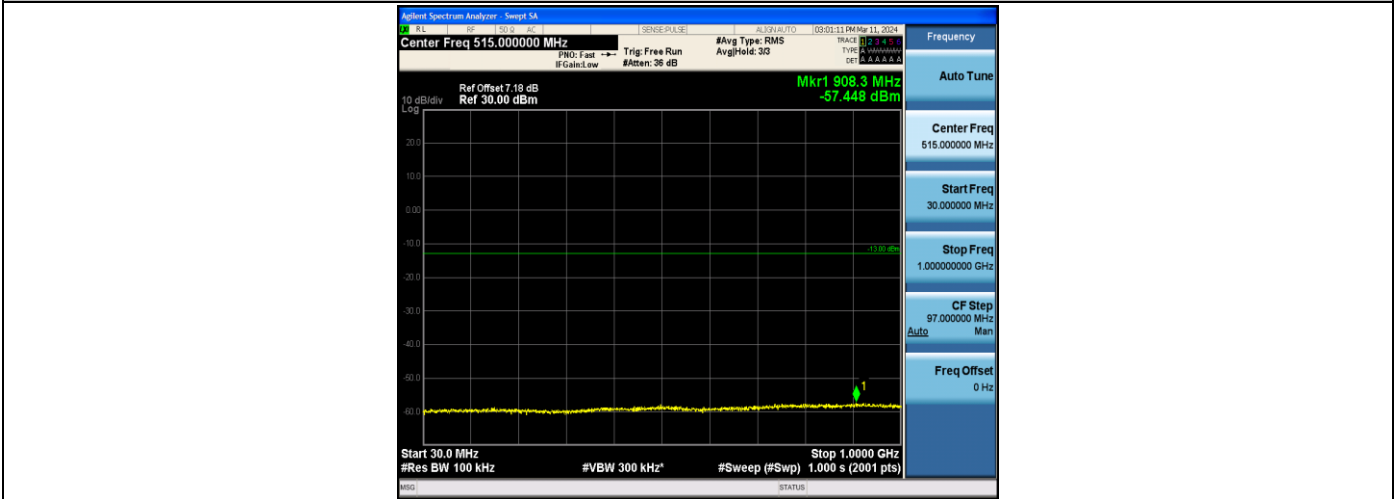

Band2_1.4MHz_QPSK_18900_1RB#0_30~1000_30~1000

Band2_1.4MHz_QPSK_18900_1RB#0_1000~20000_1000~20000

Band2_1.4MHz_16QAM_18900_1RB#0_30~1000_30~1000

Band2_1.4MHz_16QAM_18900_1RB#0_1000~20000_1000~20000

Band2_1.4MHz_QPSK_19193_1RB#0_30~1000_30~1000