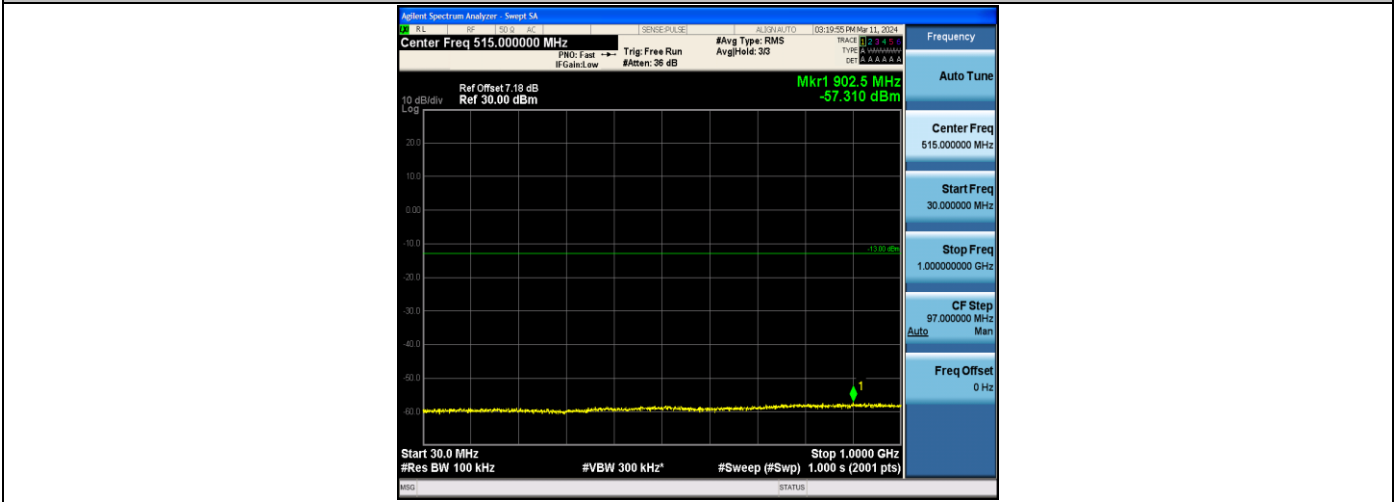

Band2_3MHz_16QAM_19185_1RB#0_30~1000_30~1000