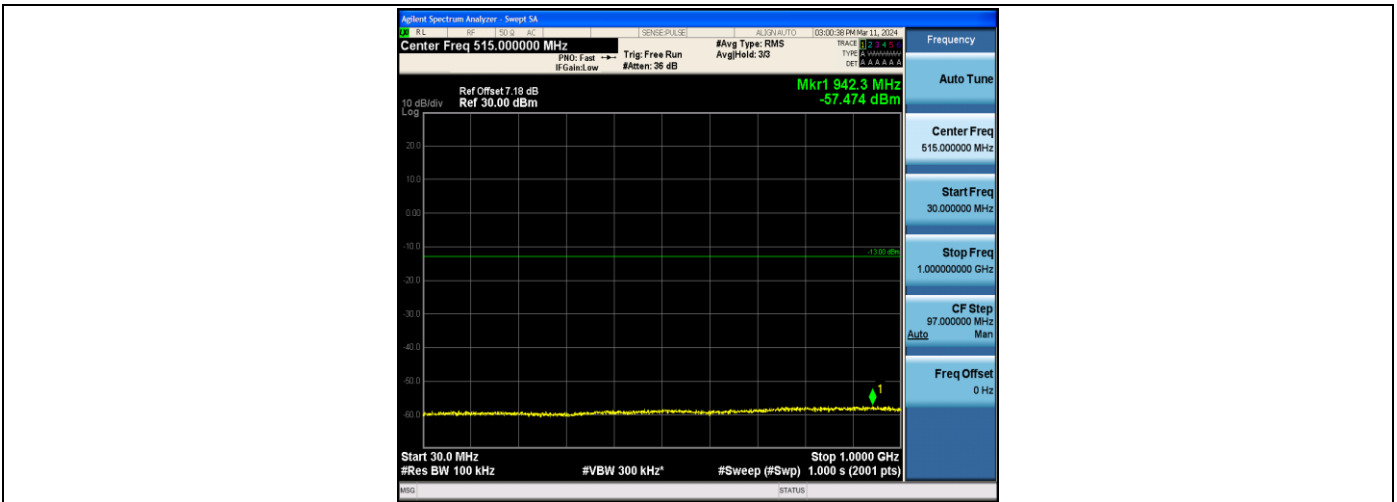

Band2_1.4MHz_16QAM_18900_1RB#0_30~1000_30~1000