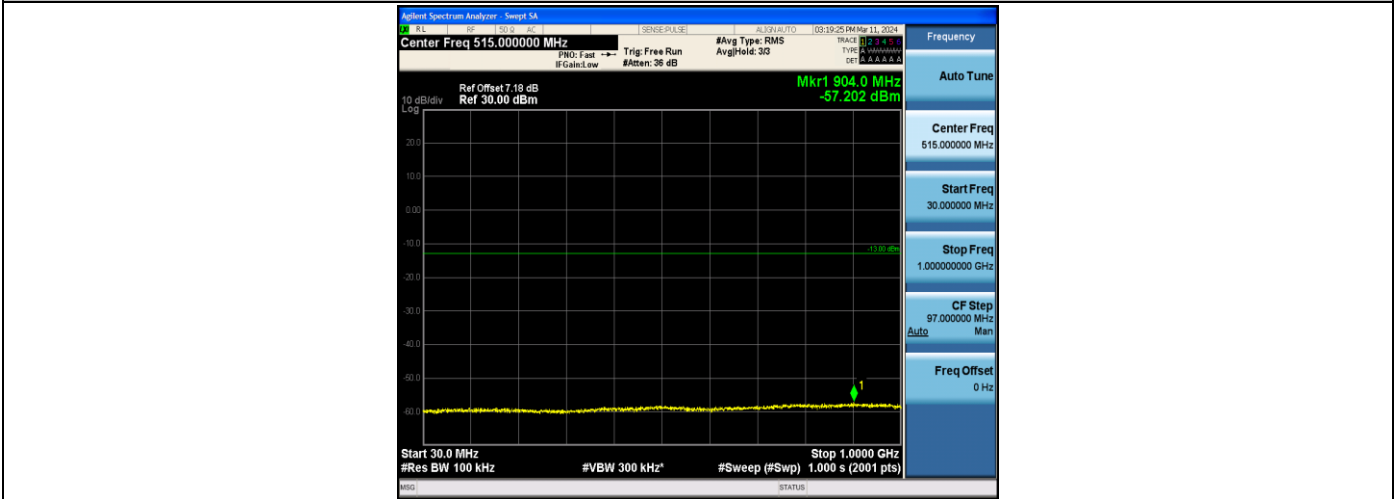

Band2_3MHz_QPSK_19185_1RB#0_30~1000_30~1000