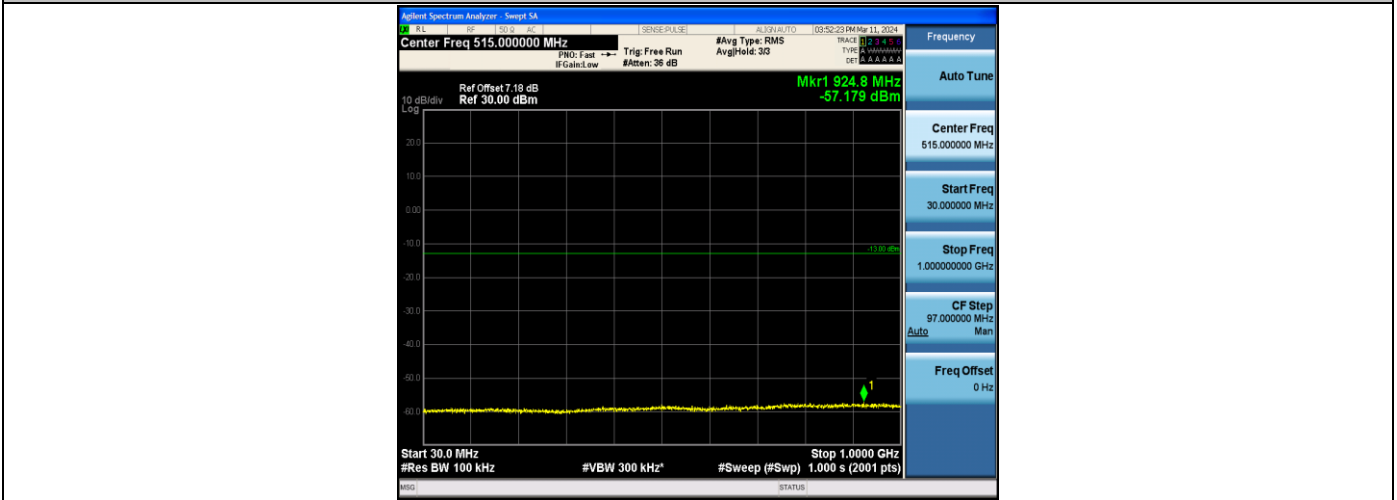

Band2_10MHz_16QAM_19150_1RB#0_30~1000_30~1000