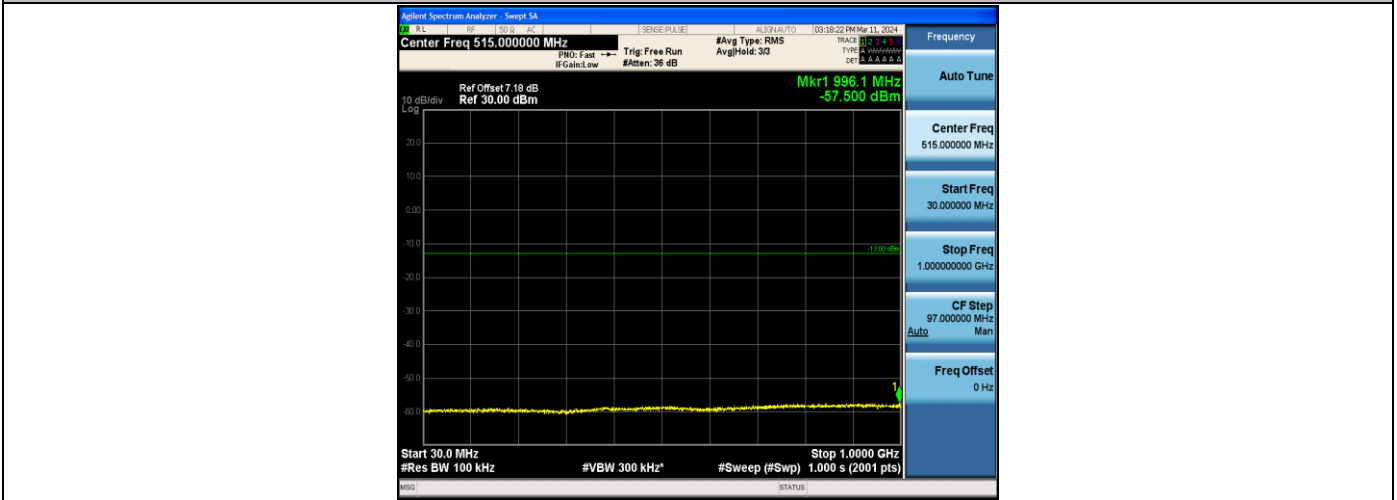

Band2_3MHz_QPSK_18900_1RB#0_30~1000_30~1000