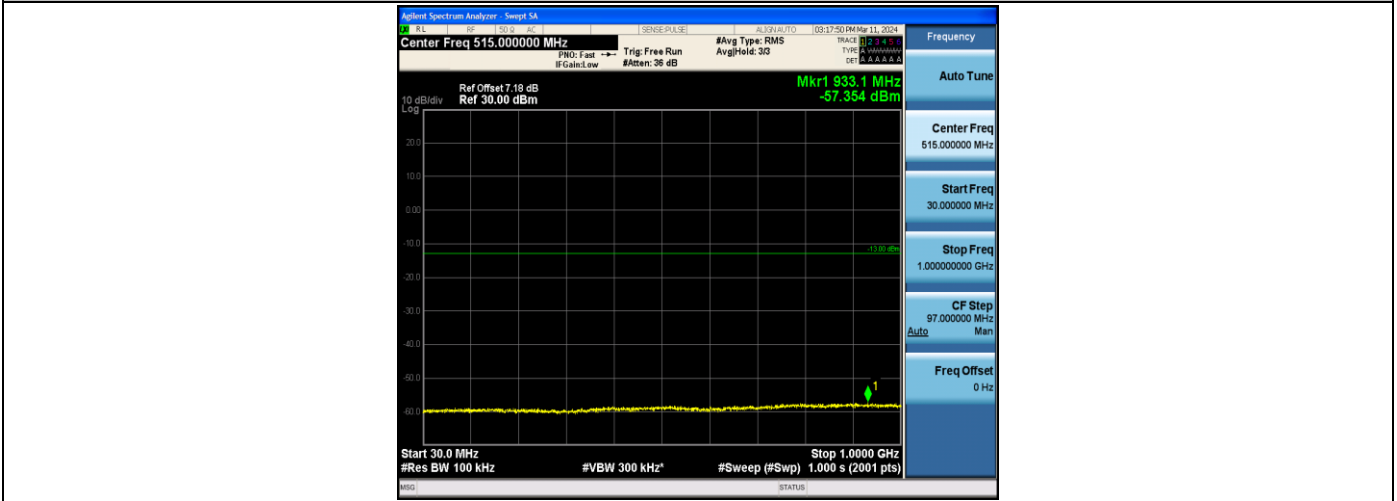

Band2_1.4MHz_QPSK_19193_1RB#0_1000~20000_1000~20000

Band2_1.4MHz_16QAM_19193_1RB#0_30~1000_30~1000

Band2_1.4MHz_16QAM_19193_1RB#0_1000~20000_1000~20000

Band2_3MHz_QPSK_18615_1RB#0_30~1000_30~1000

Band2_3MHz_QPSK_18615_1RB#0_1000~20000_1000~20000