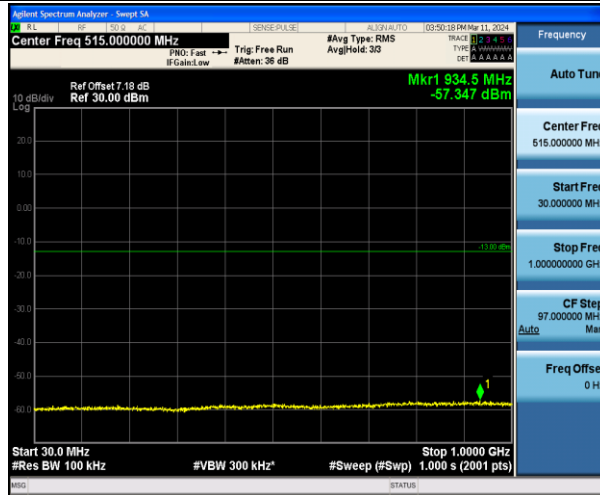

Band2_5MHz_16QAM_19175_1RB#0_30~1000_30~1000

Band2_5MHz_16QAM_19175_1RB#0_1000~20000_1000~20000

Band2_10MHz_QPSK_18650_1RB#0_30~1000_30~1000

Band2_10MHz_QPSK_18650_1RB#0_1000~20000_1000~20000

Band2_10MHz_16QAM_18650_1RB#0_30~1000_30~1000