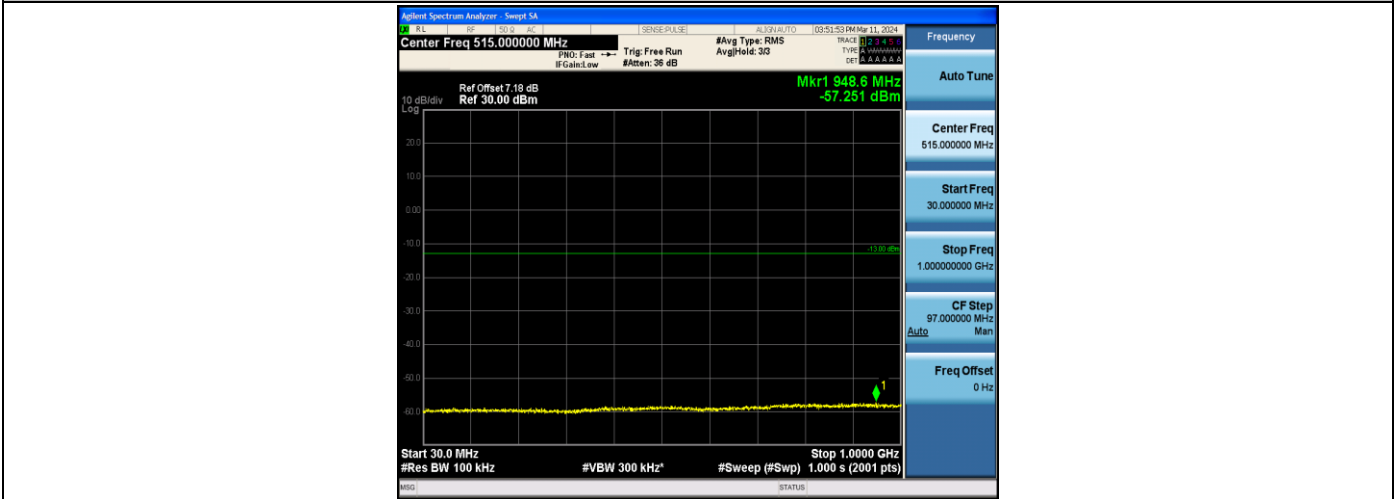

Band2_10MHz_16QAM_18650_1RB#0_1000~20000_1000~20000

Band2_10MHz_QPSK_18900_1RB#0_30~1000_30~1000

Band2_10MHz_QPSK_18900_1RB#0_1000~20000_1000~20000

Band2_10MHz_16QAM_18900_1RB#0_30~1000_30~1000

Band2_10MHz_16QAM_18900_1RB#0_1000~20000_1000~20000