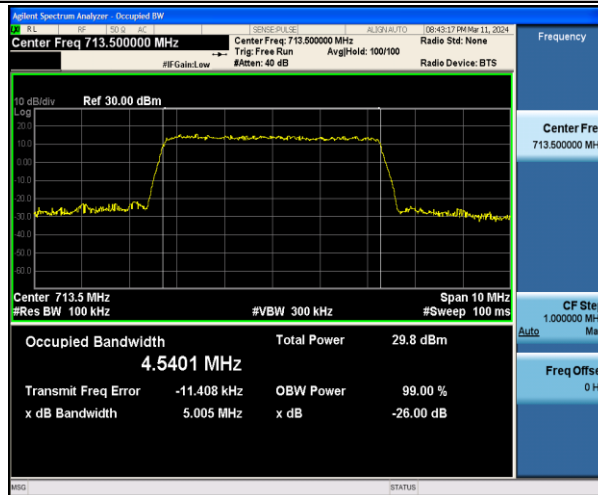

Band17-5MHz-QPSK-23755-25RB#0-PASS

Band17-5MHz-16QAM-23755-25RB#0-PASS

Band17-5MHz-QPSK-23790-25RB#0-PASS

Band17-5MHz-16QAM-23790-25RB#0-PASS

Band17-5MHz-QPSK-23825-25RB#0-PASS

Band17-5MHz-16QAM-23825-25RB#0-PASS