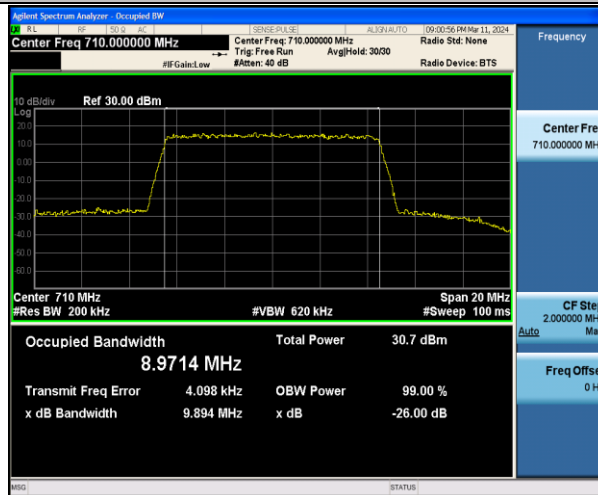

Band17-10MHz-QPSK-23790-50RB#0-PASS