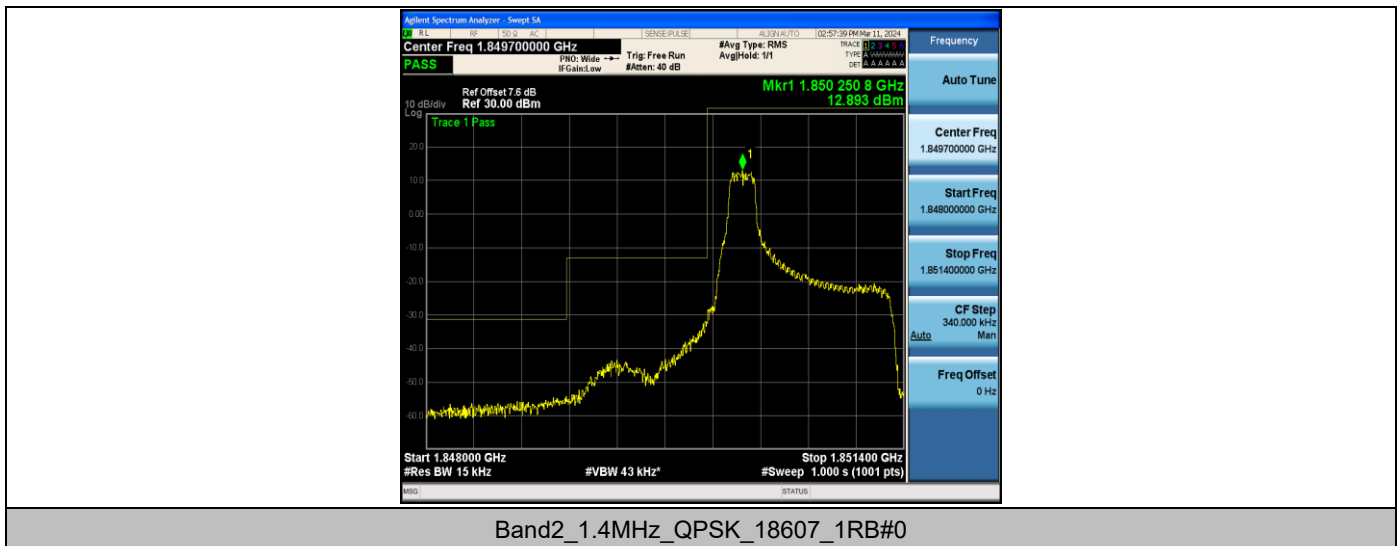

Band7	15MHz	QPSK	21375	1RB#74	-19.29	PASS
Band7	15MHz	16QAM	21375	1RB#74	-17.90	PASS
Band7	15MHz	QPSK	20825	75RB#0	-46.57	PASS
Band7	15MHz	QPSK	21375	75RB#0	-45.05	PASS
Band7	20MHz	QPSK	20850	1RB#0	-22.44	PASS
Band7	20MHz	16QAM	20850	1RB#0	-21.90	PASS
Band7	20MHz	QPSK	21350	1RB#99	-21.06	PASS
Band7	20MHz	16QAM	21350	1RB#99	-23.86	PASS
Band7	20MHz	QPSK	20850	100RB#0	-45.91	PASS
Band7	20MHz	QPSK	21350	100RB#0	-44.87	PASS
Band17	5MHz	QPSK	23755	1RB#0	-24.46	PASS
Band17	5MHz	16QAM	23755	1RB#0	-26.35	PASS
Band17	5MHz	QPSK	23755	25RB#0	-33.30	PASS
Band17	5MHz	16QAM	23755	25RB#0	-40.17	PASS
Band17	5MHz	QPSK	23825	1RB#24	-24.46	PASS
Band17	5MHz	16QAM	23825	1RB#24	-25.71	PASS
Band17	5MHz	QPSK	23825	25RB#0	-40.08	PASS
Band17	5MHz	16QAM	23825	25RB#0	-40.87	PASS
Band17	10MHz	QPSK	23780	1RB#0	-30.62	PASS
Band17	10MHz	16QAM	23780	1RB#0	-30.26	PASS
Band17	10MHz	QPSK	23800	1RB#49	-29.56	PASS
Band17	10MHz	16QAM	23800	1RB#49	-31.78	PASS
Band17	10MHz	QPSK	23780	50RB#0	-42.65	PASS
Band17	10MHz	QPSK	23800	50RB#0	-43.86	PASS

Test Graphs