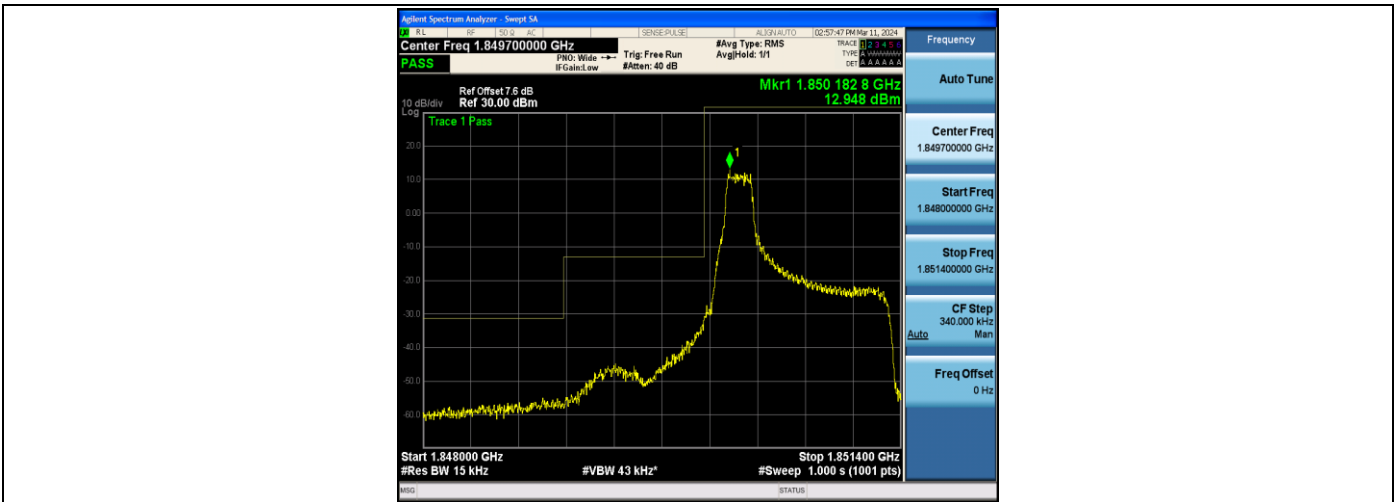

Band2_1.4MHz_16QAM_18607_1RB#0