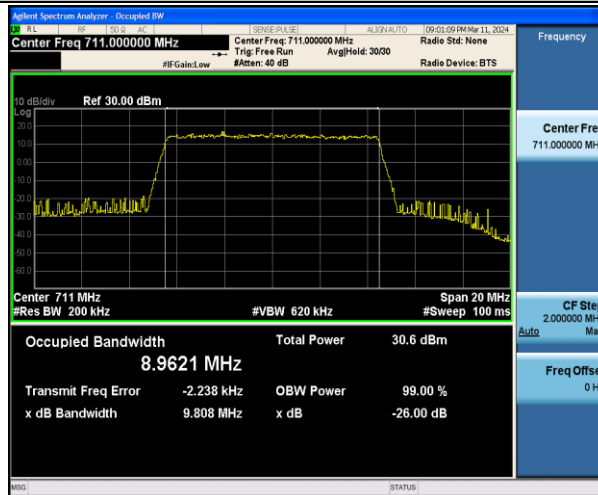

Band17-10MHz-QPSK-23800-50RB#0-PASS